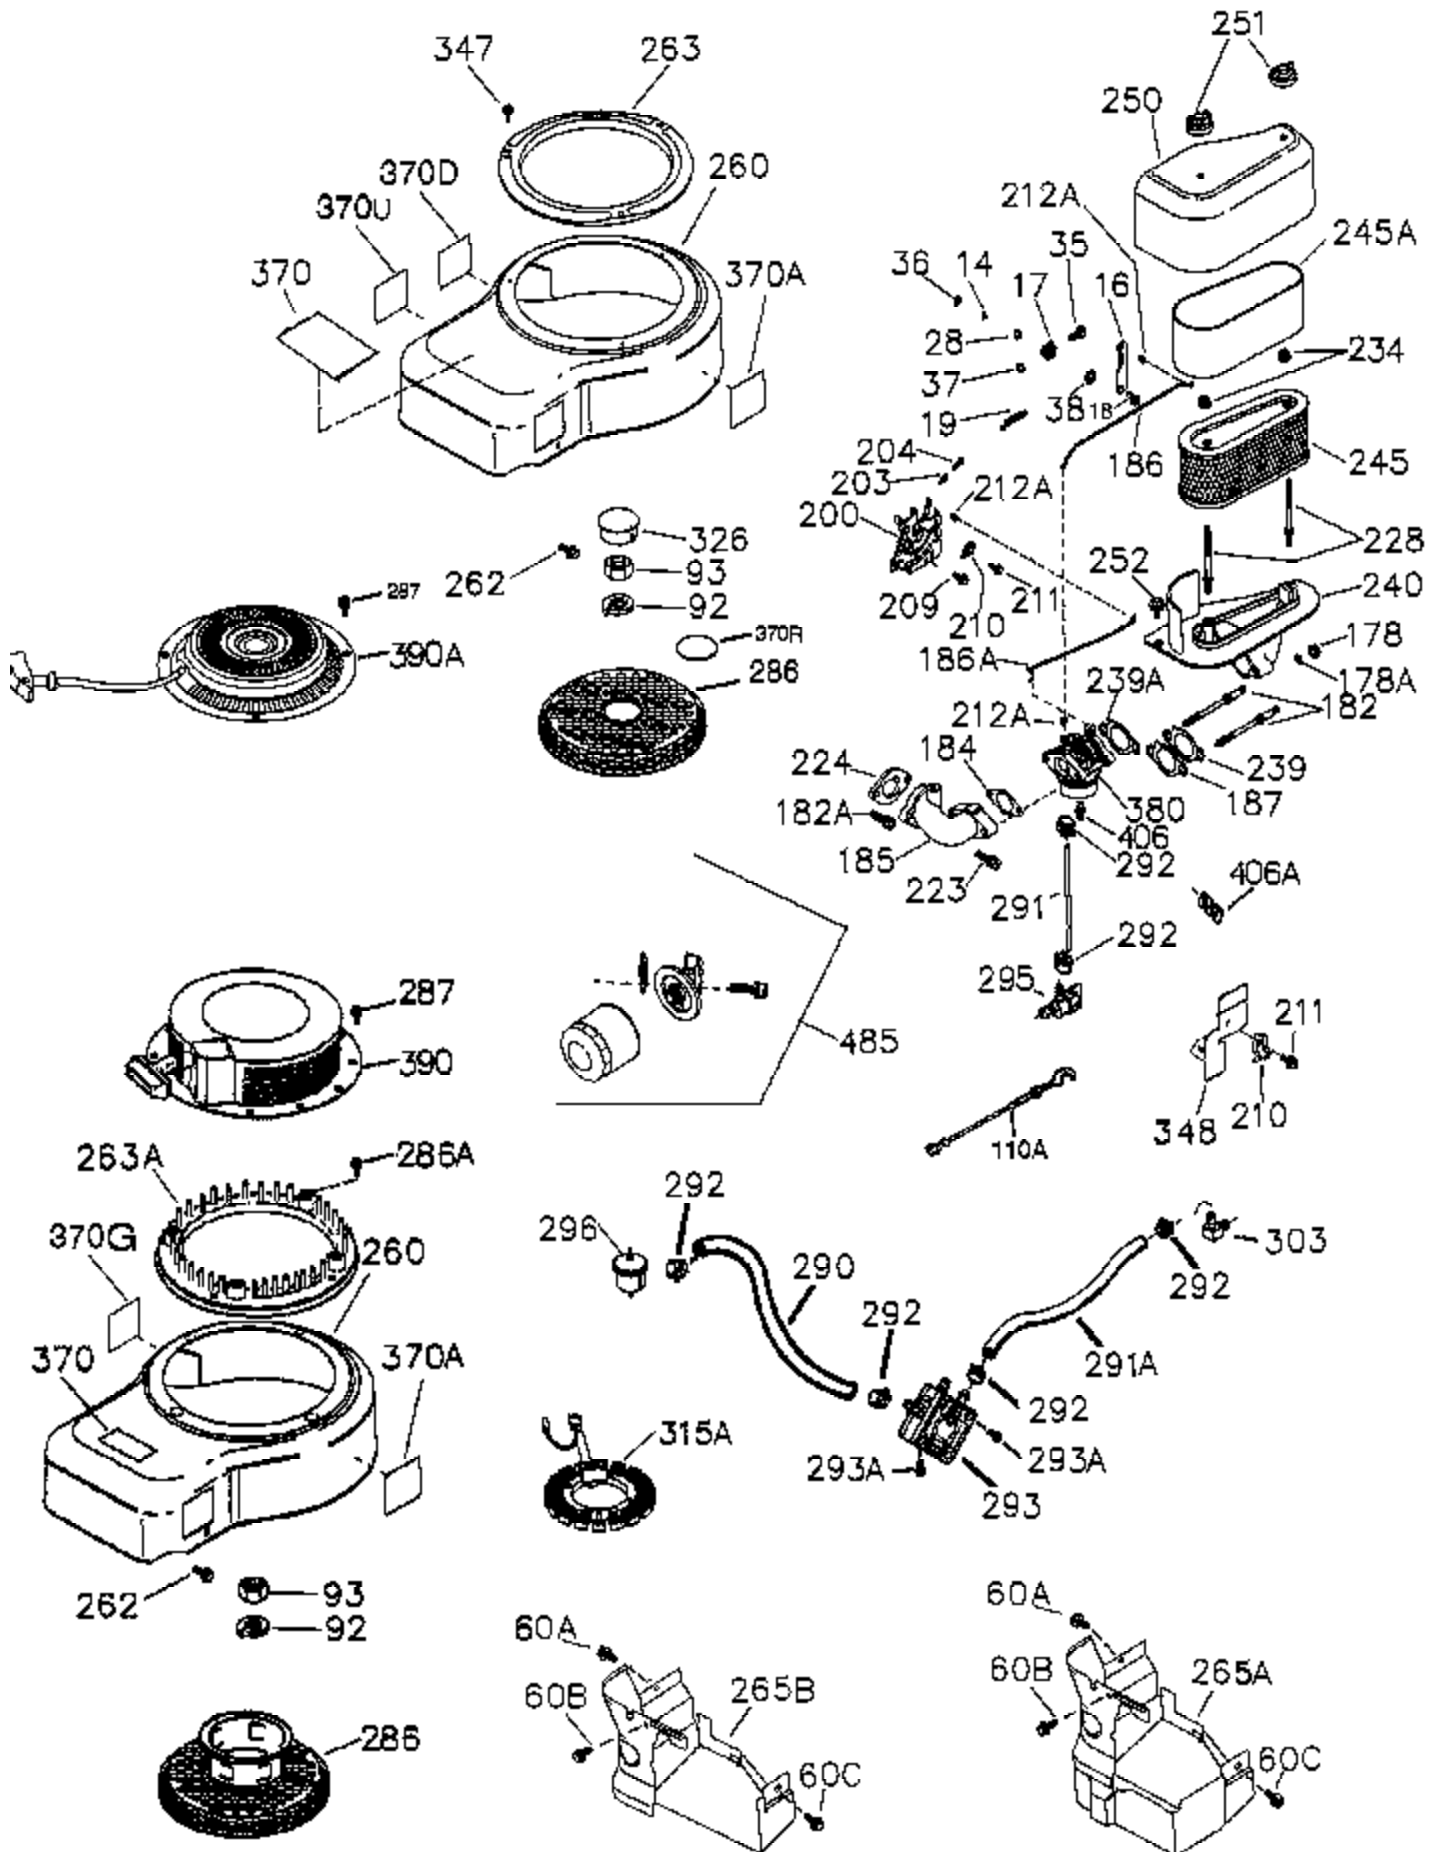

Engine Parts List #1

Ref #	Part Number	Qty	Description
125	35308	1	Exhaust Valve (Std.)
125	35433	1	Exhaust Valve (1/32" OS)
126	35309	1	Intake Valve (Std.)
126	35432	1	Intake Valve (1/32" OS)
127	650691	6	Washer
128	650690	6	Belleville Washer
130	650946	6	Screw, 5/16-18 x 2-45/64"
135	34645	1	Spark Plug (RN4C)
150	33507	2	Valve Spring
151	33508	2	Valve Spring Keeper
153	36339	1	Push Rod Guide
154	650972	2	Rocker Arm Stud
155	35950	2	Rocker Arm
156	730636	2	Rocker Arm Bearing
157	730636	2	Set Screw, 5/16-24 x 1/4"
158	36340	2	Push Rod
159	35952	1	* Rocker Arm Cover Gasket
160	35953A	1	Rocker Arm Housing
161	30063	4	Screw, Torx T-30, 1/4-20 x 1/2"
169	36304	1	* Breather Gasket
172	36305	1	Valve Cover
173	36306	1	Breather Tube
174	30063	4	Screw, Torx T-30, 1/4-20 x 1/2"
265	36615	1	Cylinder Head Cover
270A	35829A	1	Exhaust Port Liner
305	36349	1	Oil Fill Tube
306	36348	1	* "O" Ring
307	35499	1	"O" Ring
309	650974	1	Screw, 1/4-20 x 57/64"
310	36366	1	Dipstick
314	651007	2	Screw, Torx T-15, 10-24 x 15/16"
315	611181	1	Alternator Coil (3/5 Split) (Incl.321 - 323)
321	611161	1	Diode
322	611142	1	Connector Body
323	611118	1	Terminal
325	36342	1	Wire Clip
325B	37230	1	Wire Clip
361	650969	2	Screw, 5/16-18 x 29/32"
381	650767	1	Screw, 8-32 x 27/64"
382	36328	1	Oil Strainer Screen
385	570673	1	Ball
386	36329	1	Pressure Relief Spring
387	36330	1	Roll Pin
394A	650982	1	Washer
395	36795	1	Electric Starter Motor (12 Volt)
400	36567	1	* Gasket Set (Incl. items marked PK i n notes) Incl. part #'s 35952 (1), 36304 (1), (1), 36333 (1), 36335 (1), 36337 (1), 36348 (1), 36351 (1), 36352 (1), 36358 (1), 36365 (1), 36490 (1), 36565 (1)
420	730225	1	SAE 30 4-Cycle Engine Oil (Quart)
475	36961	1	Oil Filter
476	36374B	1	Oil Filter Adapter
477	650978	2	Screw, Torx T-30, 5/16-18 x 7/8"
479	36335	1	* Oil Passage Gasket