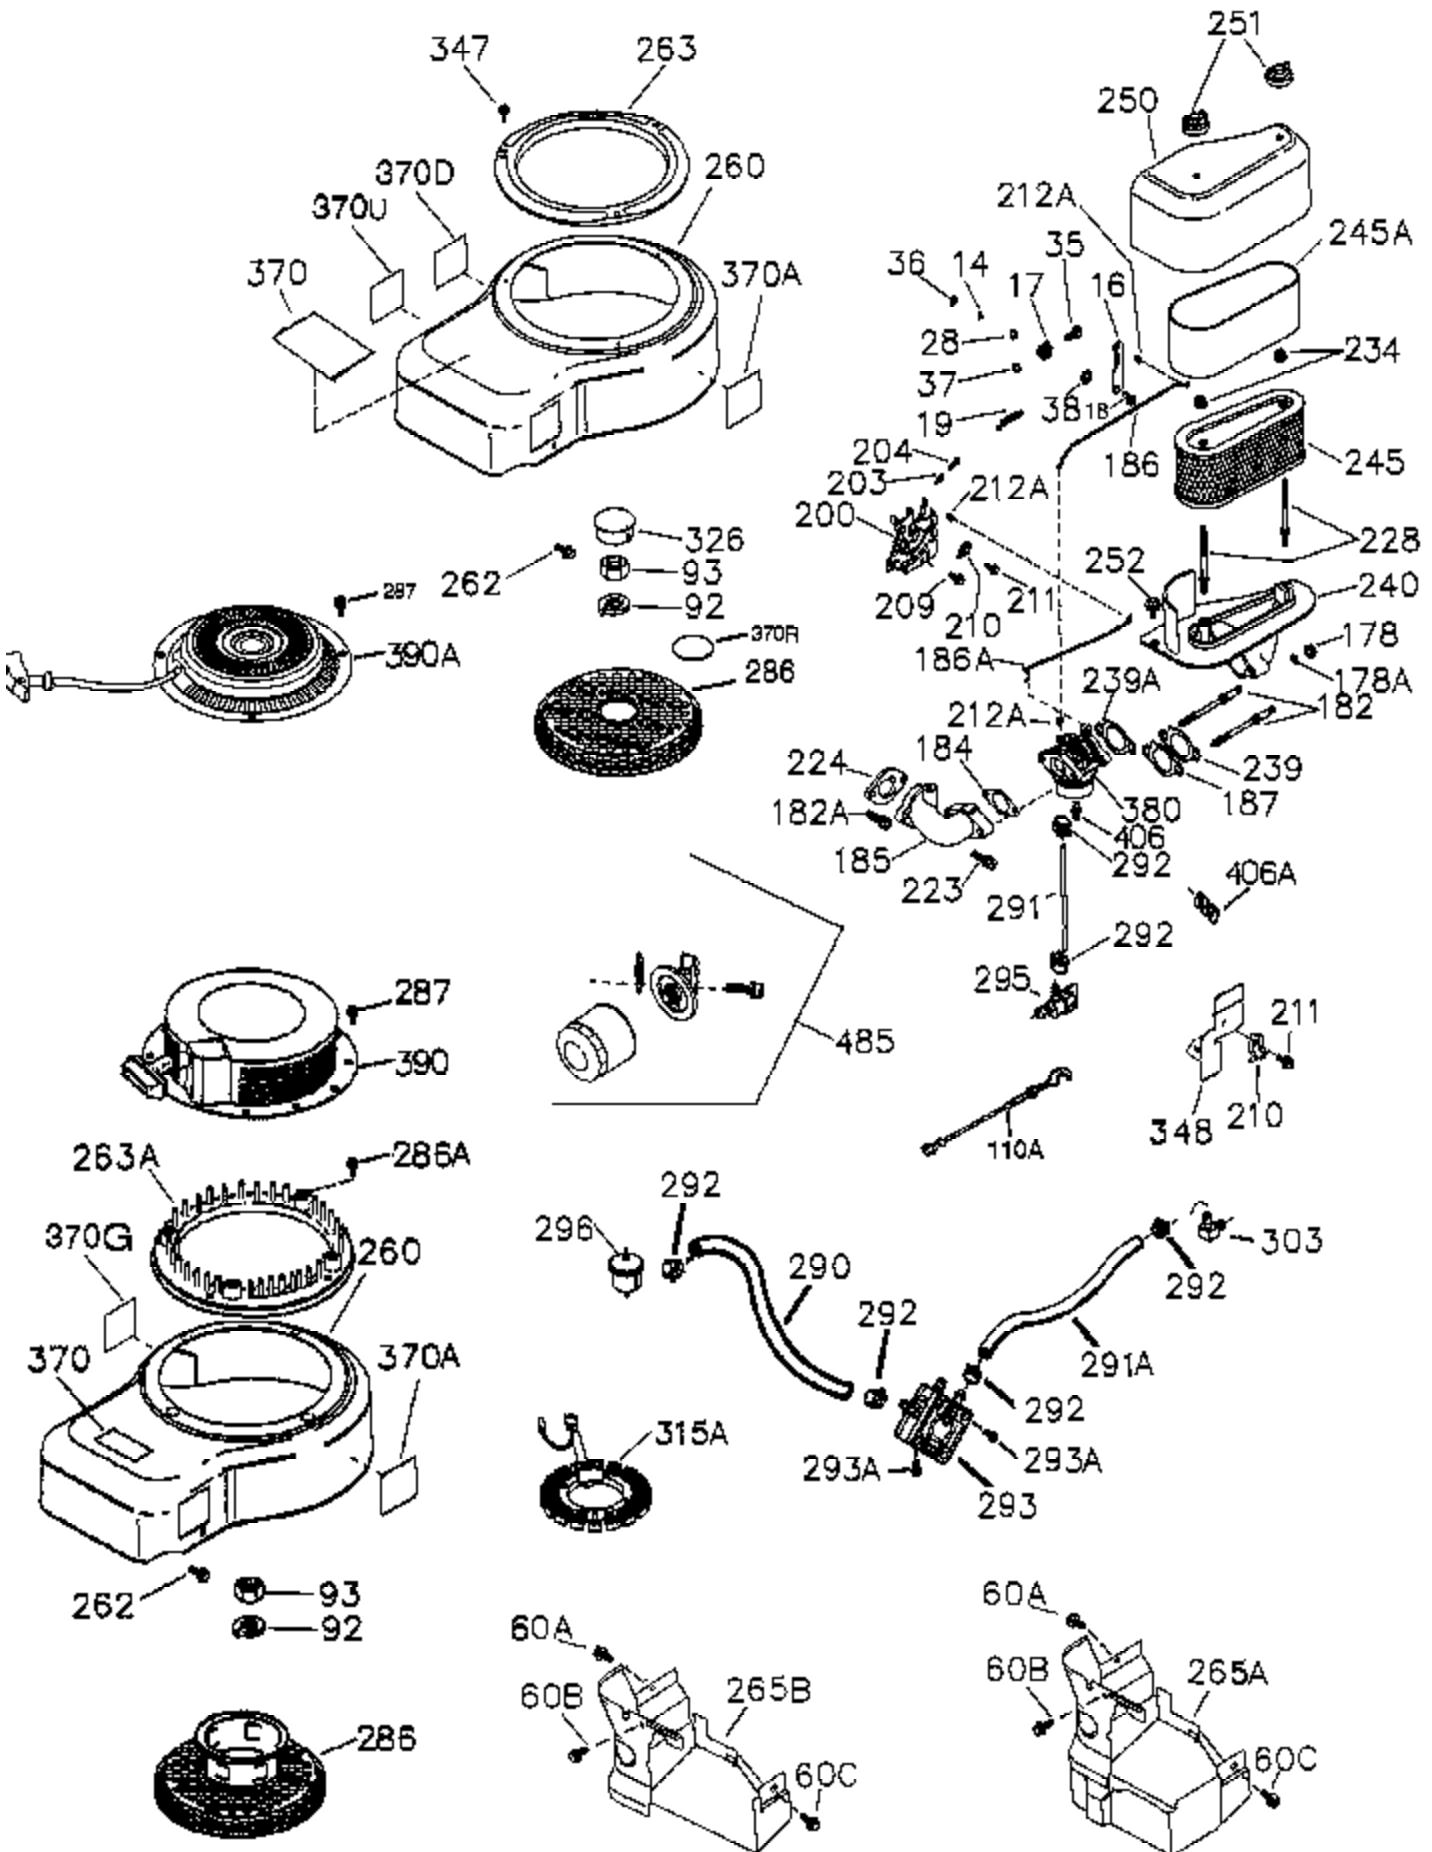

Ref #	Part Number	Qty	Description
400	36567	1	* Gasket Set (Incl. items marked PK i n notes) Incl. one each of part #'s:35952, 36304, 36325, 36333, 36335, 36337, 36348, 36351, 36352, 36358, 36365, 36490, 36565
420	730225	1	SAE 30 4-Cycle Engine Oil (Quart)
477	650971	2	Screw, Torx T-30, 5/16-18 x 7/8"
478	36336	1	Oil Passage Cover (Incl. 479)
479	36335	1	* Oil Filter Adapter Gasket