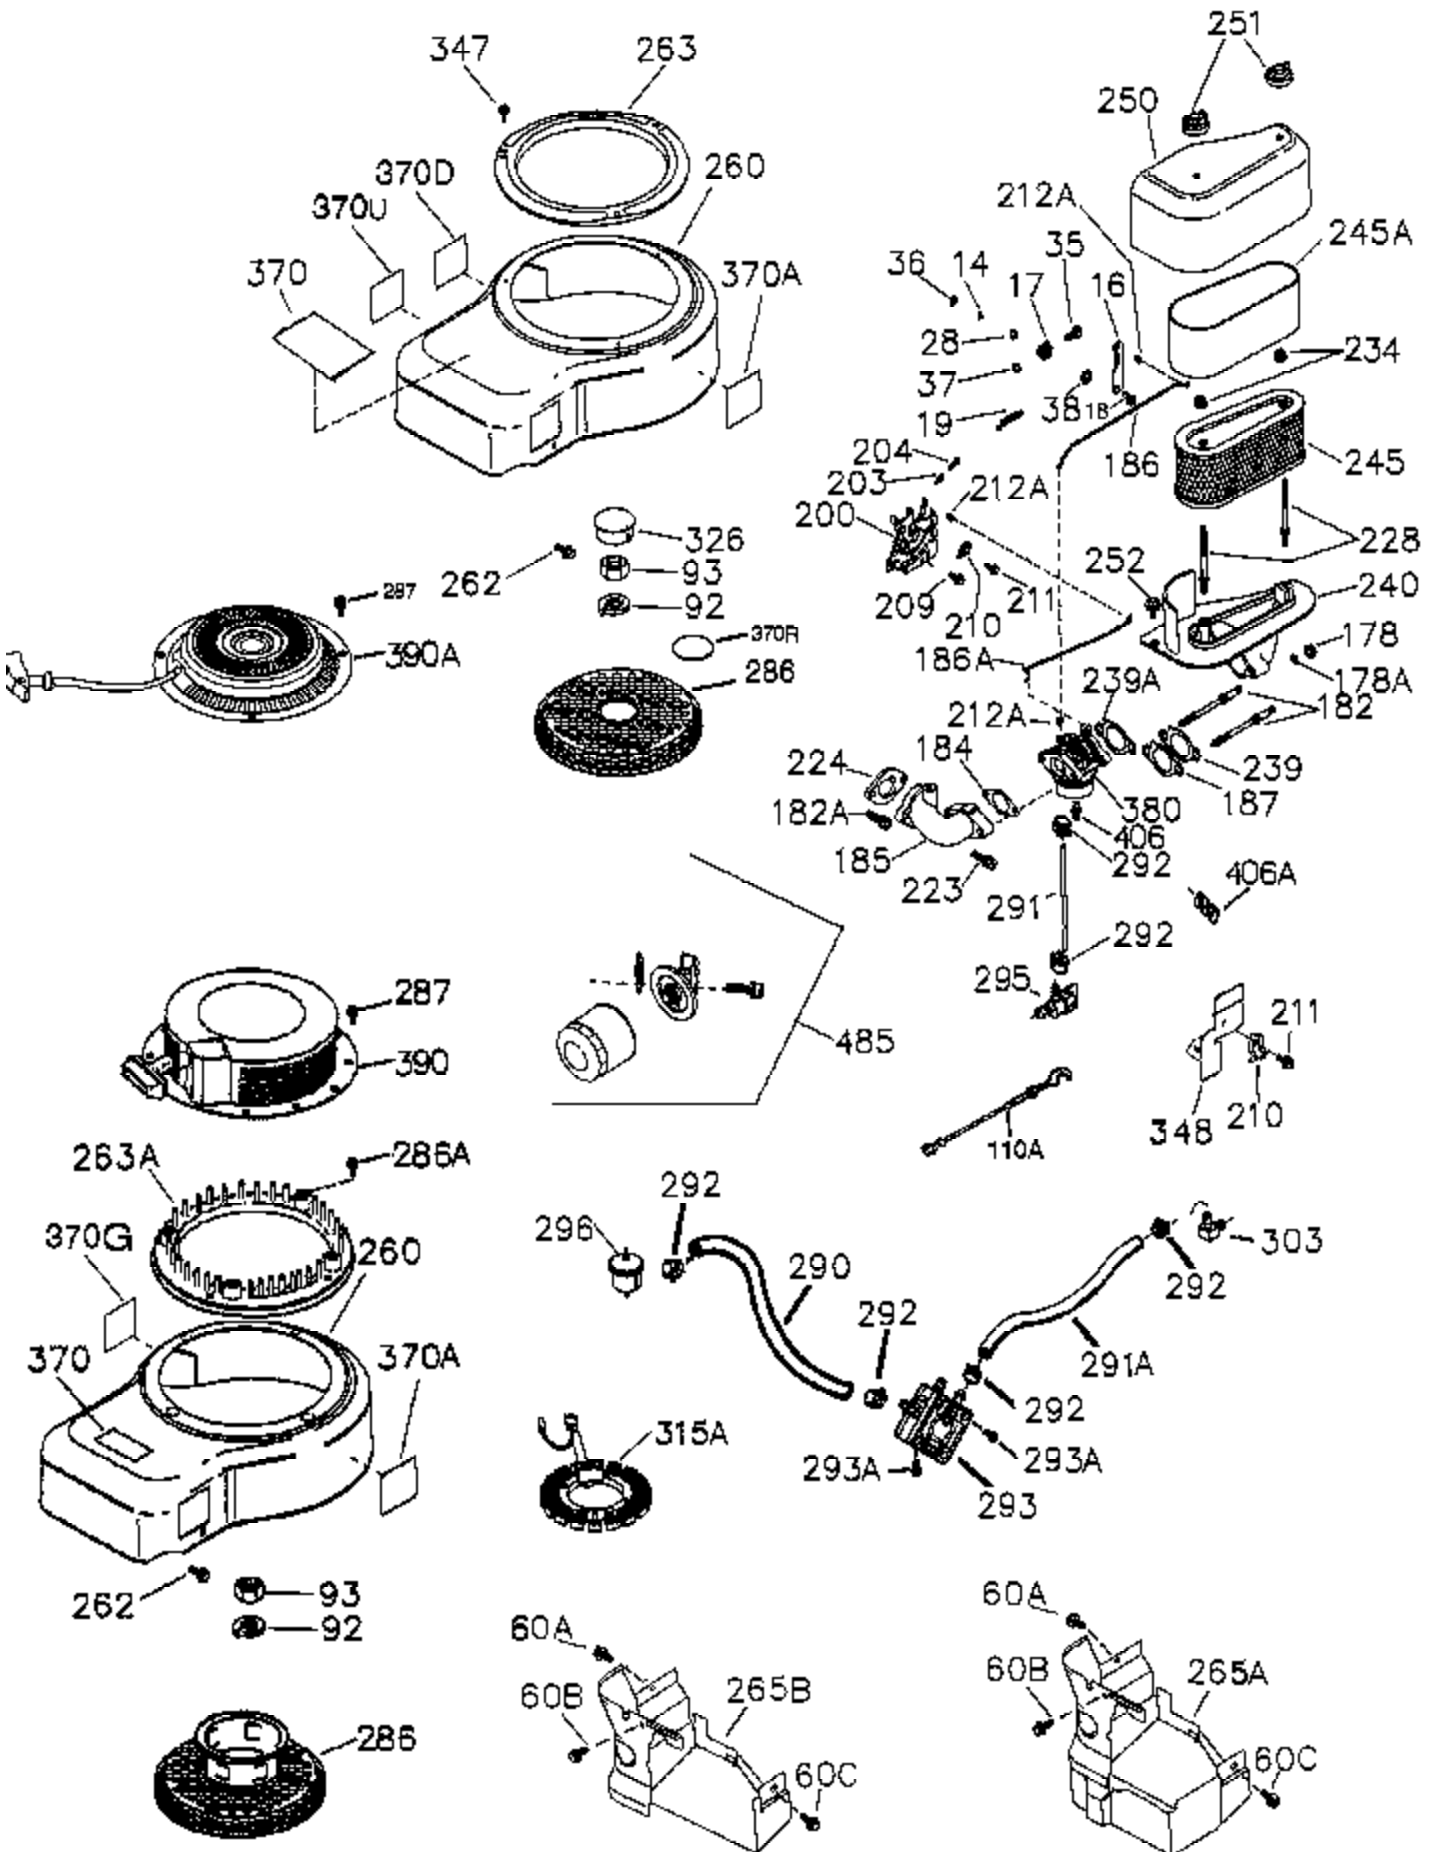

Ref #	Part Number	Qty	Description
14	28277	2	Washer
16	36346A	1	Governor Lever (Incl. 212A)
17	29916	1	Governor Lever Clamp
18	651028	1	Screw, Torx T-15, 8-32 x 3/8"
19	36414	1	Extension Spring
28	30322	1	Lock Nut, 8-32
35	29826	1	Screw, 10-32 x 3/4"
36	29918	1	Lock Washer
37	29216	1	Lock Nut, 10-32
38	29642	1	Retainer Ring
60A	650781	1	Screw, 5/16-18 x 11/16"
60B	650867	1	Screw, 10-24 x 1/2"
60C	650737	1	Screw, 1/4-20 x 1/2"
92	650666	1	Lock Washer
93	650594	1	Flywheel Nut
110A	36917	1	Ground Wire
178	650928	2	Lock Nut, 1/4-20
182	650925A	2	Carburetor Mounting Stud
184	36352	1	* Carburetor To Intake Pipe Gasket
185	36852	1	Intake Pipe
186	36354	1	Governor Link
200	36233	1	Control Bracket (Incl. 203,204,212A)
203	36482	1	Compression Spring
204	650777	1	Screw, 6-32 x 21/32"
209	650902	2	Screw, 10-32 x 7/16"
210	27793	2	Conduit Clip
211	28942	2	Screw, 10-32 x 3/8"
212A	36288	3	Bushing
223	650975	2	Screw, Torx T-30, 5/16-18 x 1-9/32"
224	36490	1	* Intake Spacer
228	650977	2	Air Cleaner Stud
234	650825	2	Nut & Lock Washer, 1/4-20
239	36358	1	* Air Cleaner Gasket
240	36355	1	Air Cleaner Body (Incl. 228 & 239)
245	36356	1	Air Cleaner Filter (Incl. 229)
245A	36357	1	Air Cleaner Filter
250	36359	1	Air Cleaner Cover
251	650886	2	Wing Nut, 1/4-20
252	650976	1	Screw, 1/4-20 x 19/32"
260	36347	1	Blower Housing
262	650737	3	Screw, 1/4-20 x 1/2"
263	36367	1	Trim Ring
286	36343	1	Cup & Screen
291	30705	1	Fuel Line
292	26460	2	Fuel Line Clamp
296	34279B	1	Fuel Filter (Incl. 292)
326	36210	1	Screen Plug
347	650949	3	Screw, 10-32 x 9/16"
348	36383	1	Choke Bracket
370A	36261	1	Identification Decal
370G	35274	1	Oil Instruction Decal
380	640072	1	Carburetor (Incl. 184 & 212A)
394A	650982	1	Washer
406	611221	1	Fuel Shut-Off Solenoid