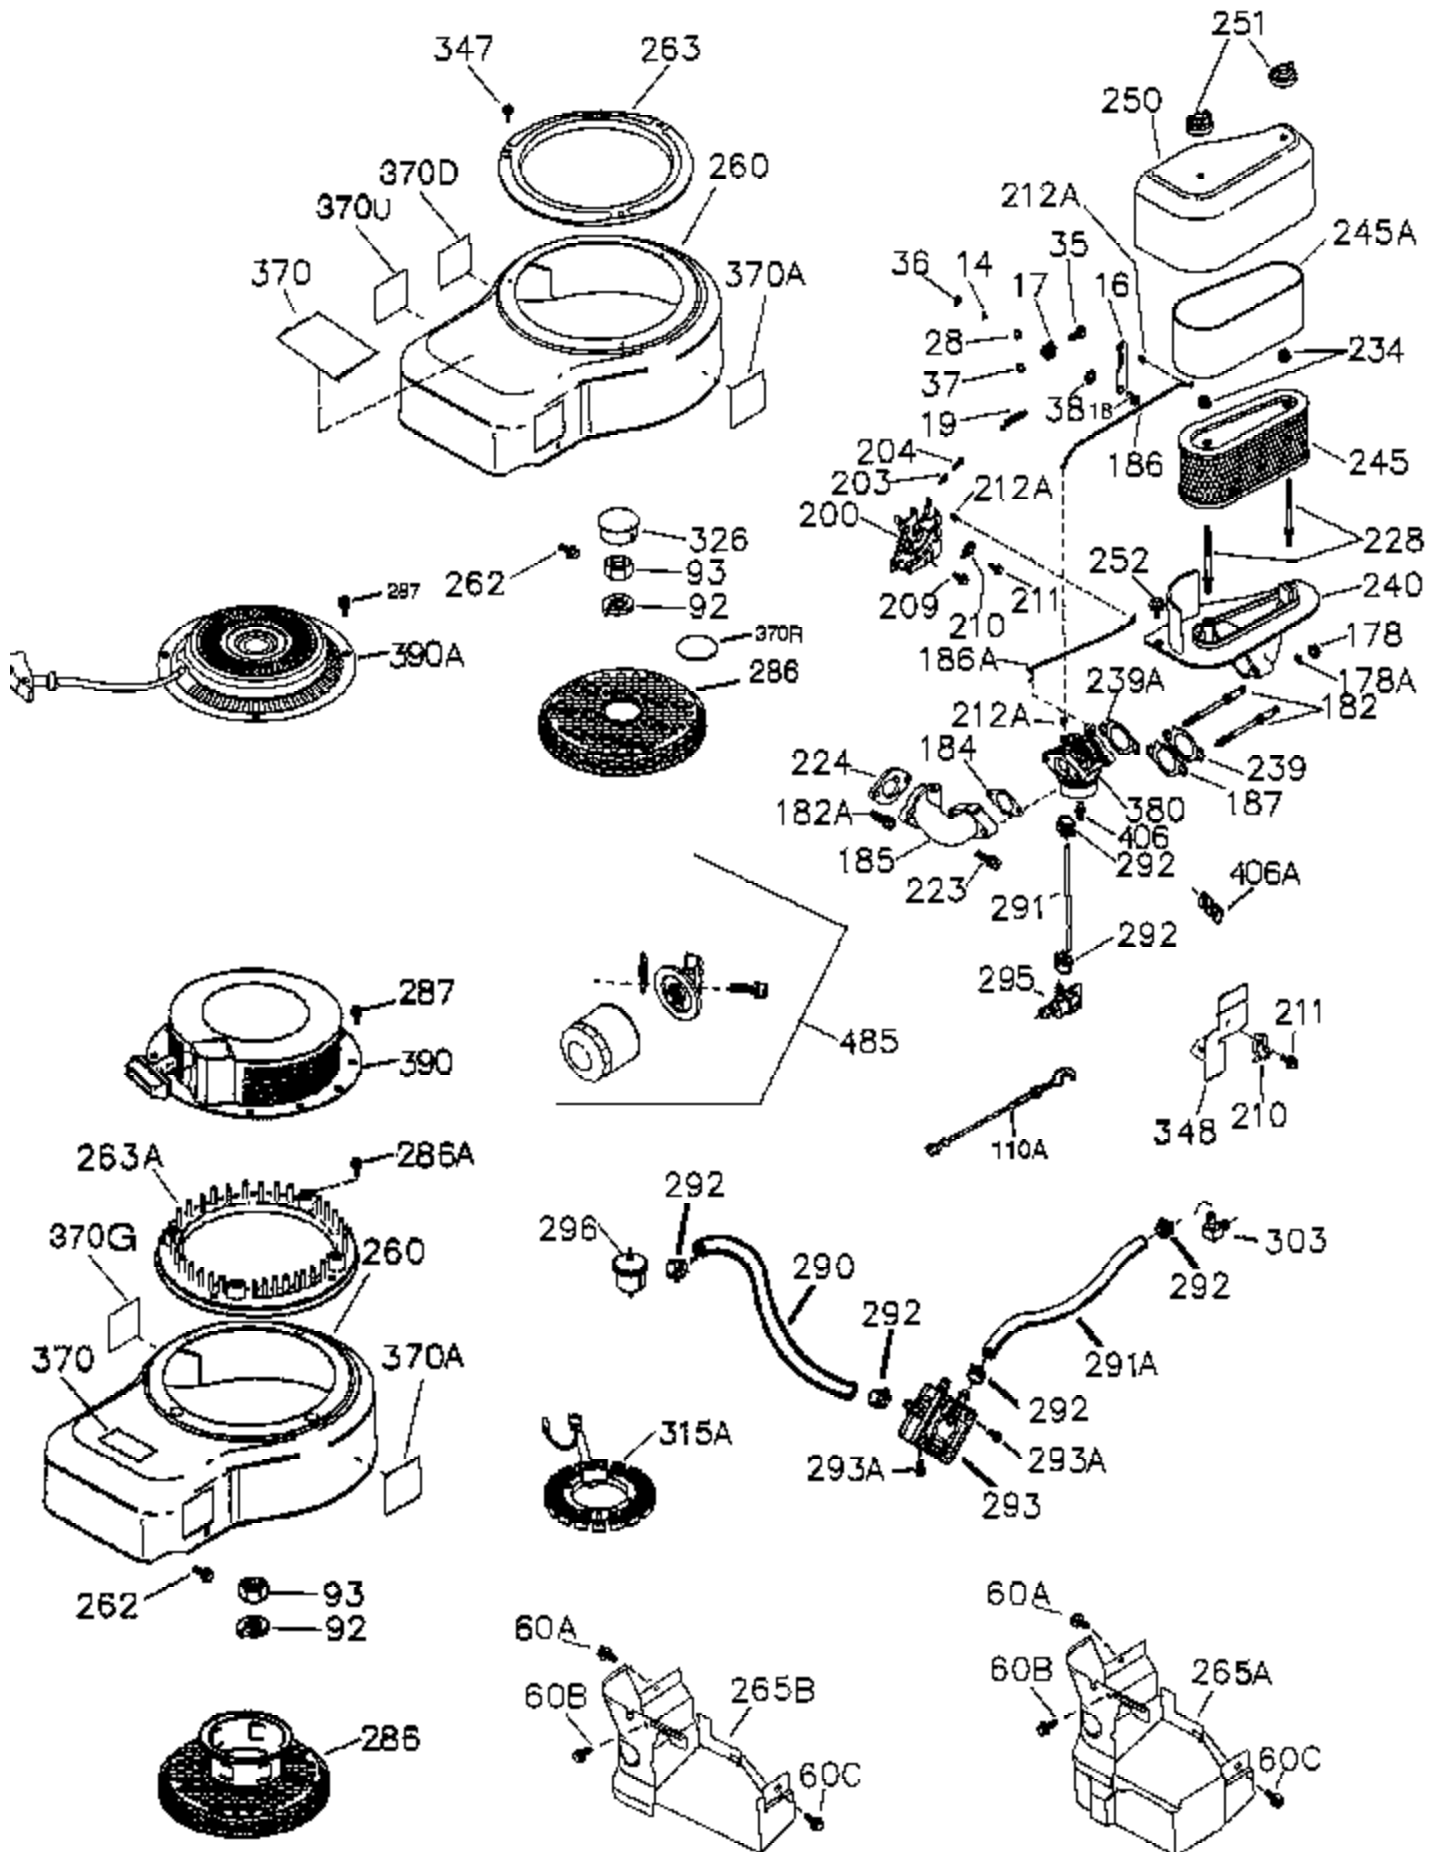

Engine Parts List #2

Ref #	Part Number	Qty	Description
14	28277	2	Washer
16	36346A	1	Governor Lever
17	29916	1	Governor Lever Clamp
18	651028	1	Screw, Torx T-15, 8-32 x 3/8"
19	36414	1	Extension Spring
28	30322	1	Lock Nut, 8-32
35	29826	1	Screw, 10-32 x 3/4"
36	29918	1	Lock Washer
37	29216	1	Lock Nut, 10-32
38	29642	1	Retaining Ring
60C	650737	1	Screw, 1/4-20 x 1/2"
60B	650867	1	Screw, 10-24 x 1/2"
60A	650781	1	Screw, 5-16-18 x 11/16"
92	650666	1	Lock Washer
93	650594	1	Flywheel Nut
178	650928	2	Wing Nut, 1/4-20
182	650925A	2	Carburetor Mounting Stud
184	36352	1	* Carburetor To Intake Pipe Gasket
185	36852	1	Intake Pipe
186	36354	1	Governor Link
186A	36353	1	Choke Link
200	36360	1	Control Bracket (Incl. 203,204,212A)
203	33802	1	Compression Spring
204	650777	1	Screw, 6-32 x 21/32"
209	650902	2	Screw, 10-32 x 7/16"
210	27793	1	Conduit Clip
211	650431	1	Screw, Torx T-25, 10-32 x 5/8"
212A	36288	3	Bushing
223	650975	2	Screw, Torx T-30, 5/16-18 x 1-9/32"
224	36490	1	* Intake Pipe Gasket
228	650977	2	Air Cleaner Stud
234	650825	2	Nut & Lock Washer, 1/4-20
239	36358	1	* Air Cleaner Gasket
240	36355	1	Air Cleaner Body (Incl. 228 & 239)
245	36356	1	Air Cleaner Filter (Incl. 229)
245A	36357	1	Air Cleaner Filter
250	36359	1	Air Cleaner Cover
251	650886	2	Wing Nut, 1/4-20
252	650976	1	Screw, 1/4-20 x 19/32"
260	36347	1	Blower Housing
262	650737	3	Screw, 1/4-20 x 1/2"
263	36367	1	Trim Ring
286	36343	1	Cup & Screen
290	29774	1	Fuel Line
292	26460	2	Fuel Line Clamp
296	34279B	1	Fuel Filter (Incl. 292)
347	650949	3	Screw, 10-32 x 9/16"
370G	35274	1	Oil Instruction Decal
380	640072	1	Carburetor (Incl. 184 & 212A)
394A	650982	1	Washer