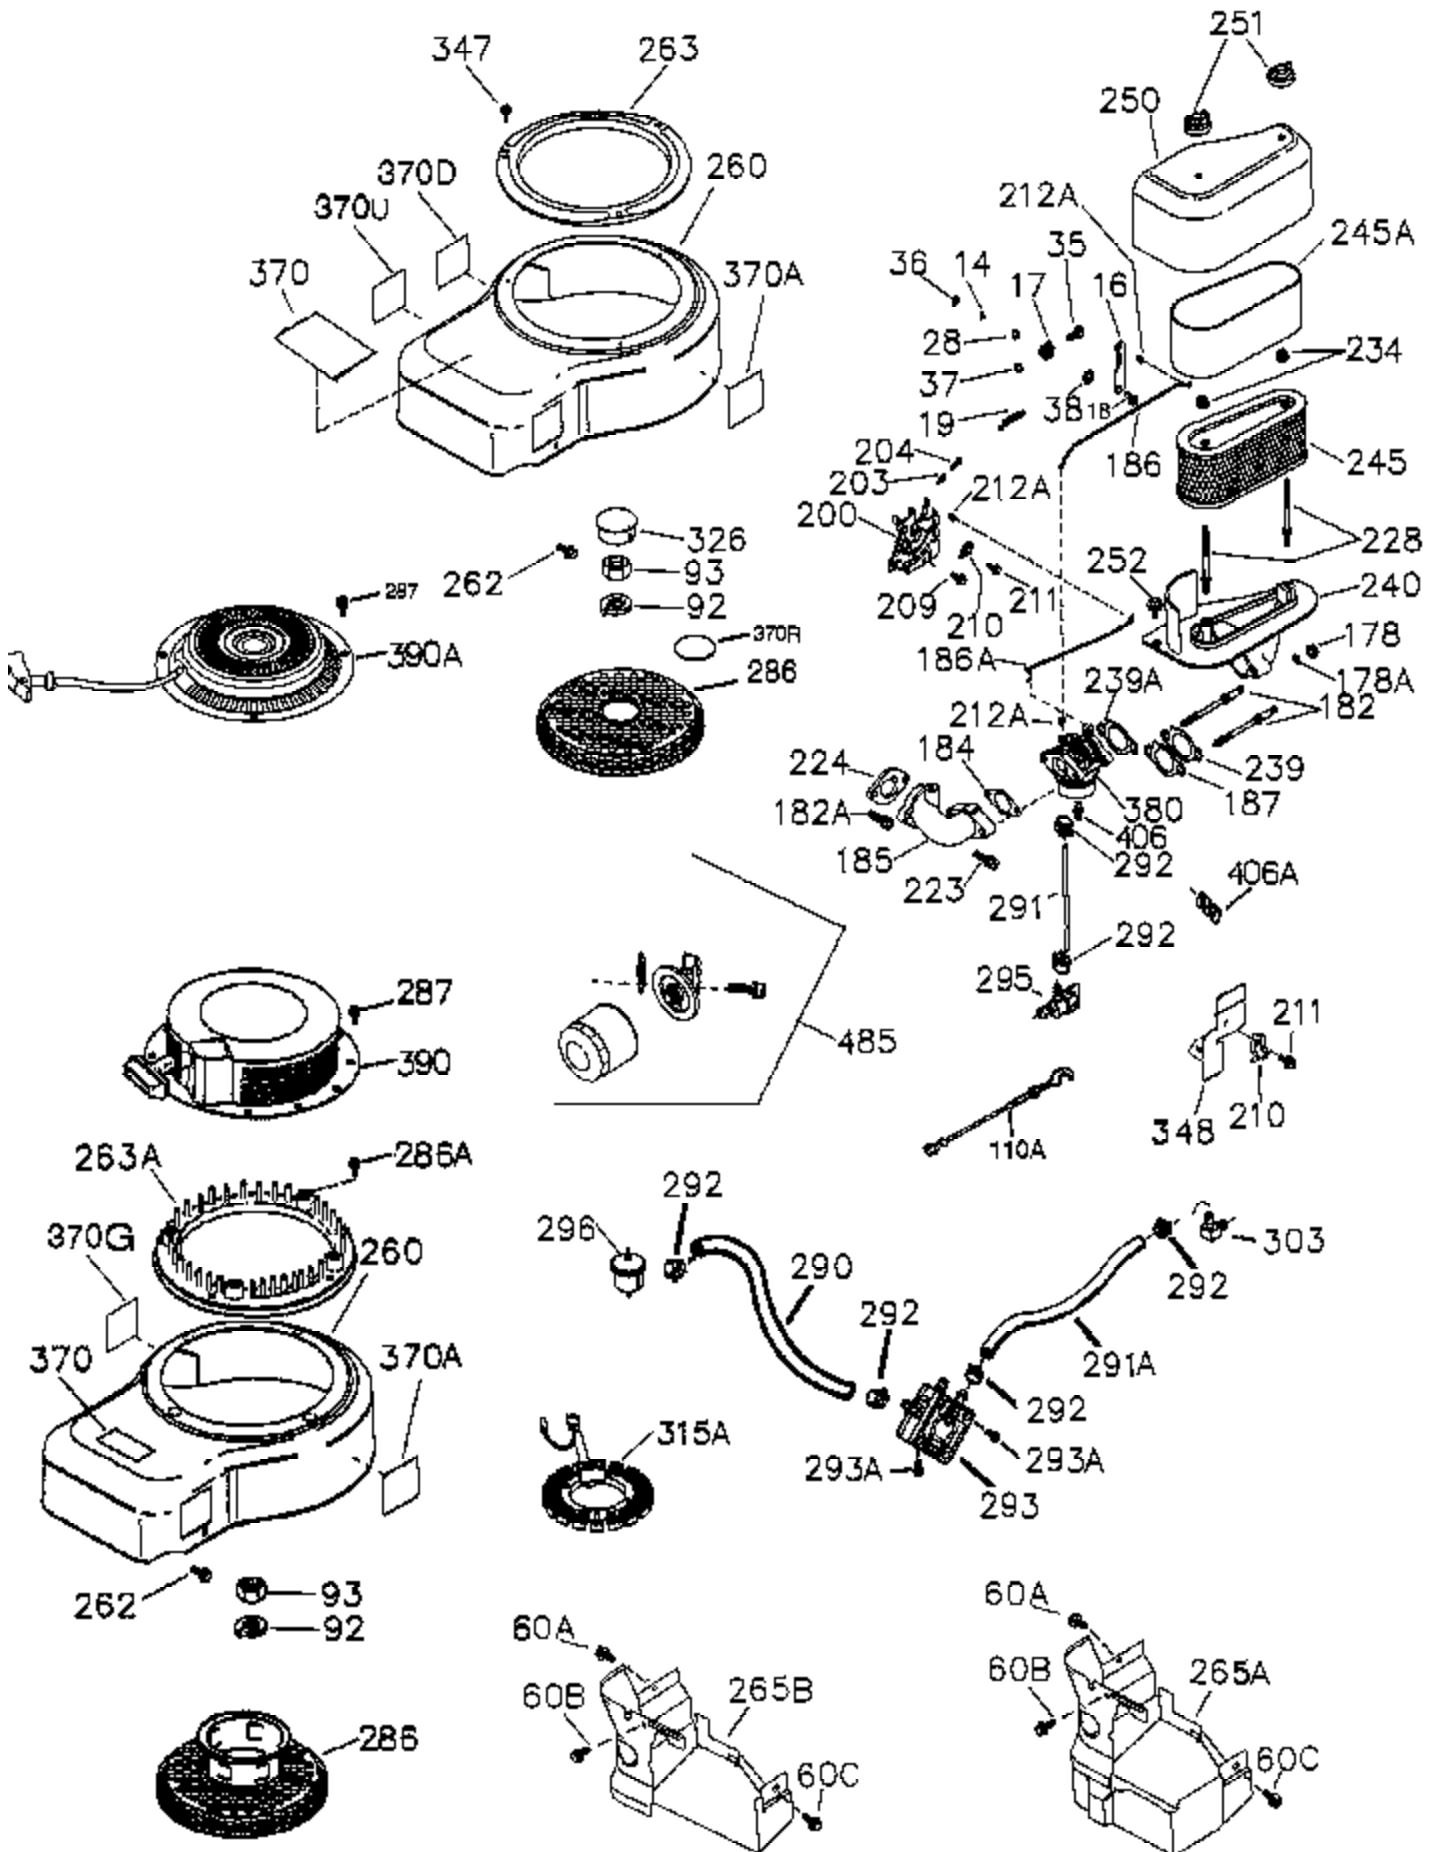

Ref #	Part Number	Qty	Description
400	36567	1	* Gasket Set (Incl. items marked PK i n notes) Incl. part #'s 35952 (1), 36304 (1), (1), 36333 (1), 36335 (1), 36337 (1), 36348 (1), 36351 (1), 36352 (1), 36358 (1), 36365 (1), 36490 (1), 36565 (1)
420	730225	1	SAE 30 4-Cycle Engine Oil (Quart)
475	36961	1	Oil Filter
476	36374B	1	Oil Filter Adapter
477	650978	2	Screw, Torx T-30, 5/16-18 x 7/8"
479	36335	1	* Oil Passage Gasket