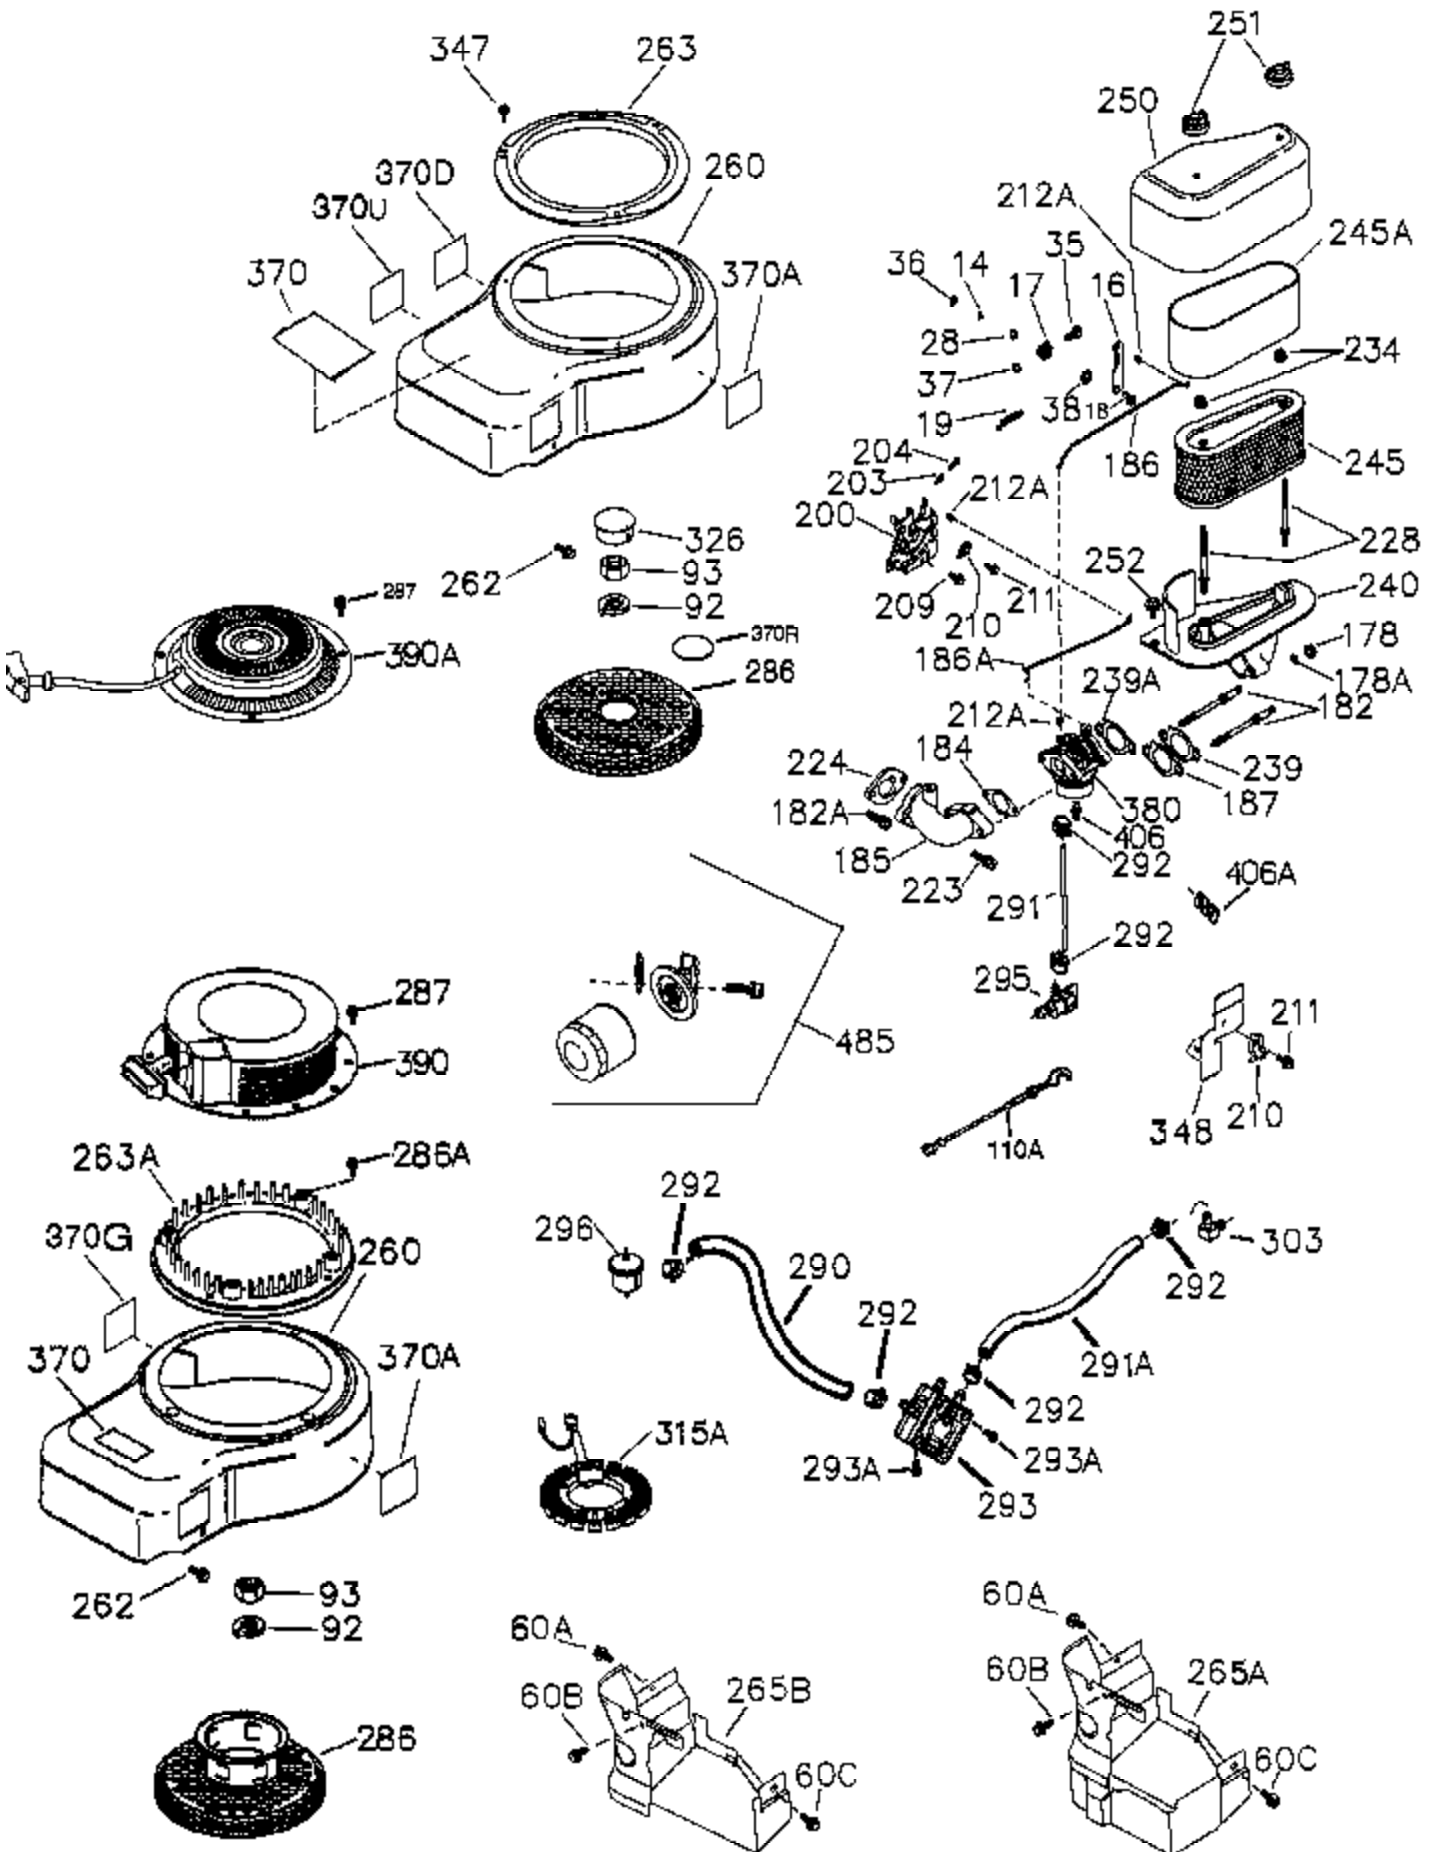

Ref #	Part Number	Qty	Description
14	28277	2	Washer
16	36346A	1	Governor Lever
17	29916	1	Governor Lever Clamp
18	651028	1	Screw, Torx T-15, 8-32 x 3/8"
19	36414	1	Extension Spring
28	30322	1	Lock Nut, 8-32
35	29826	1	Screw, 10-32 x 3/4"
36	29918	1	Lock Washer
37	29216	1	Lock Nut, 10-32
38	29642	1	Retaining Ring
60A	650781	1	Screw, 5-16/18 x 11/16"
60B	650867	1	Screw, 10-24 x 1/2"
60C	650737	1	Screw, 1/4-20 x 1/2"
92	650666	1	Lock Washer
93	650594	1	Flywheel Nut
110A	36917	1	Fuel Solenoid Ground Wire
178	650928	2	Wing Nut, 1/4-20
182	650925A	2	Carburetor Mounting Stud
184	36352	1	* Carburetor To Intake Pipe Gasket
185	36852	1	Intake Pipe
186	36354	1	Governor Link
200	36233	1	Control Bracket (Incl. 203,204,212A)
203	33802	1	Compression Spring
204	650777	1	Screw, 6-32 x 21/32"
209	650902	2	Screw, 10-32 x 7/16"
210	27793	2	Conduit Clip
211	28942	2	Screw, 10-32 x 3/8"
212A	36288	3	Bushing
223	650975	2	Screw, Torx T-30, 5/16-18 x 1-9/32"
224	36490	1	* Intake Pipe Gasket
228	650977	2	Air Cleaner Stud
234	650825	2	Nut & Lock Washer, 1/4-20
239	36358	1	* Air Cleaner Gasket
240	36355	1	Air Cleaner Body (Incl. 228 & 239)
245	36356	1	Air Cleaner Filter (Incl. 229)
245A	36357	1	Air Cleaner Filter
250	36359	1	Air Cleaner Cover
251	650886	2	Wing Nut, 1/4-20
252	650976	1	Screw, 1/4-20 x 19/32"
260	36347	1	Blower Housing
262	650737	3	Screw, 1/4-20 x 1/2"
263	36367	1	Trim Ring
286	36343	1	Cup & Screen
290	30705	1	Fuel Line
292	26460	2	Fuel Line Clamp
296	34279B	1	Fuel Filter (Incl. 292)
326	36210	1	Screen Plug
347	650949	3	Screw, 10-32 x 9/16"
348	36383	1	Remote Choke Bracket
370G	35274	1	Oil Instruction Decal
370A	36261	1	Identification Decal
380	640072	1	Carburetor (Incl. 184 & 212A)
394A	650982	1	Washer
406A	36918	1	Solenoid Spring
406	611221	1	Fuel Shut-Off Solenoid