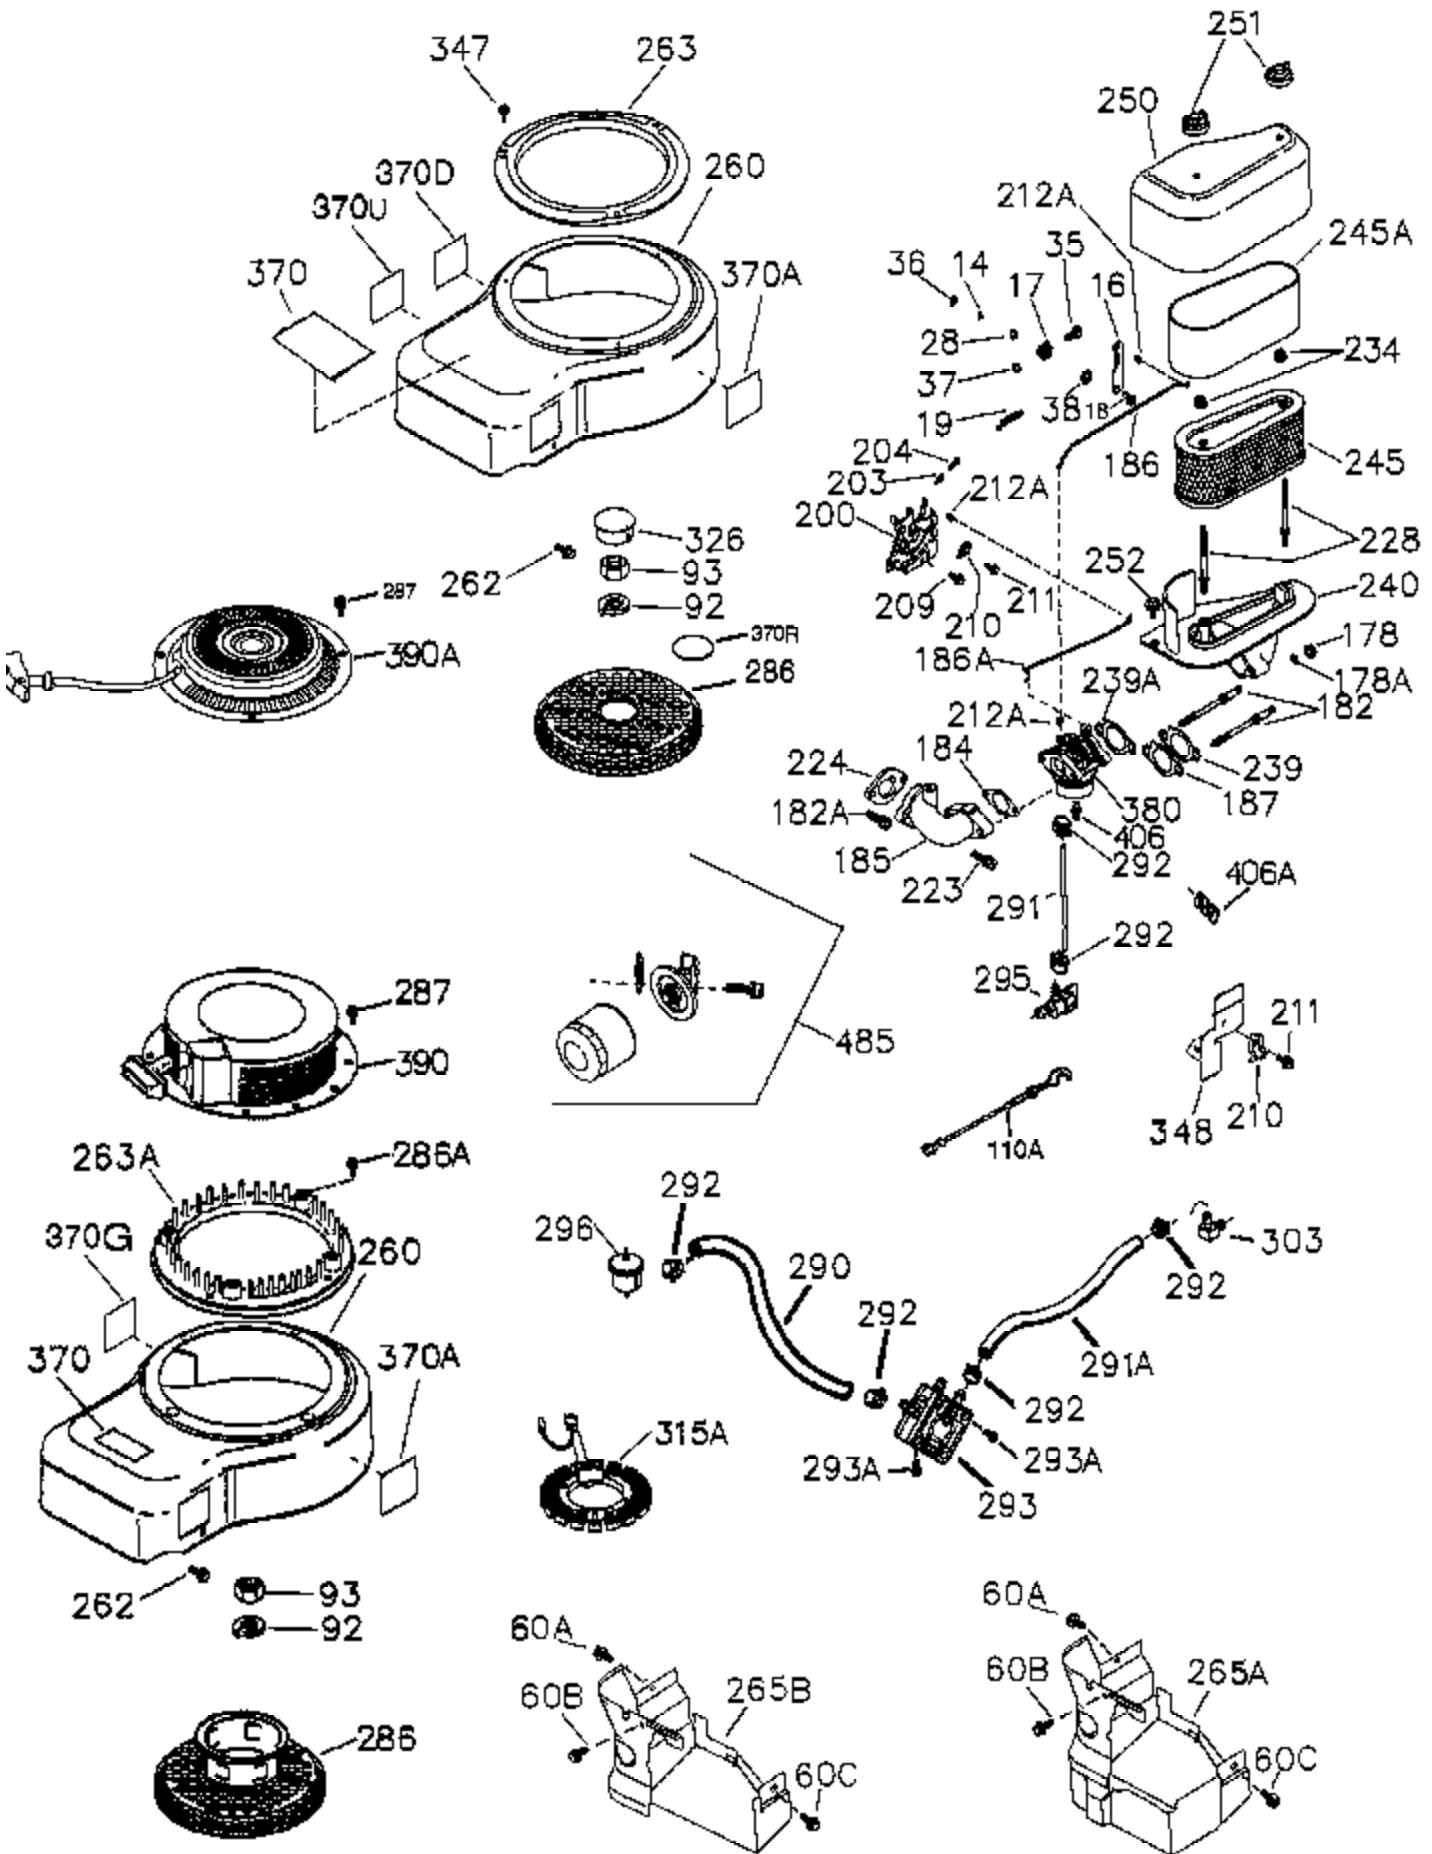

Ref #	Part Number	Qty	Description
14	28277	2	Washer
16	36346A	1	Governor Lever
17	29916	1	Governor Lever Clamp
18	651028	1	Screw, Torx T-15, 8-32 x 3/8"
19	36414	1	Extension Spring
28	30322	1	Lock Nut, 8-32
35	29826	1	Screw, 10-32 x 3/4"
36	29918	1	Lock Washer
37	29216	1	Lock Nut, 10-32
38	29642	1	Retaining Ring
60B	650867	1	Screw, 10-24 x 1/2"
60C	650737	1	Screw, 1/4-20 x 1/2"
60A	650781	1	Screw, 5-16/18 x 11/16"
92	650666	1	Lock Washer
93	650594	1	Flywheel Nut
178	650928	2	Wing Nut, 1/4-20
182	650925A	2	Carburetor Mounting Stud
184	36352	1	* Carburetor To Intake Pipe Gasket
185	36852	1	Intake Pipe
186A	36353	1	Choke Link
186	36354	1	Governor Link
200	36360	1	Control Bracket (Incl. 203,204,212A)
203	33802	1	Compression Spring
204	650777	1	Screw, 6-32 x 21/32"
209	650902	2	Screw, 10-32 x 7/16"
210	27793	1	Conduit Clip
211	28942	1	Screw, 10-32 x 3/8"
212A	36288	3	Bushing
223	650975	2	Screw, Torx T-30, 5/16-18 x 1-9/32"
224	36490	1	* Intake Pipe Gasket
228	650977	2	Air Cleaner Stud
234	650825	2	Nut & Lock Washer, 1/4-20
239	36358	1	* Air Cleaner Gasket
240	36355	1	Air Cleaner Body (Incl. 228 & 239)
245	36356	1	Air Cleaner Filter (Incl. 229)
245A	36357	1	Air Cleaner Filter
250	36359	1	Air Cleaner Cover
251	650886	2	Wing Nut, 1/4-20
252	650976	1	Screw, 1/4-20 x 19/32"
260	36347	1	Blower Housing
262	650737	3	Screw, 1/4-20 x 1/2"
263	36367	1	Trim Ring
286	36343	1	Cup & Screen
290	30705	1	Fuel Line
292	26460	2	Fuel Line Clamp
296	34279B	1	Fuel Filter (Incl. 292)
326	36210	1	Screen Plug
347	650949	3	Screw, 10-32 x 9/16"
370G	35274	1	Oil Instruction Decal
370	36261	1	Identification Decal
380	640072	1	Carburetor (Incl. 184 & 212A)
394A	650982	1	Washer