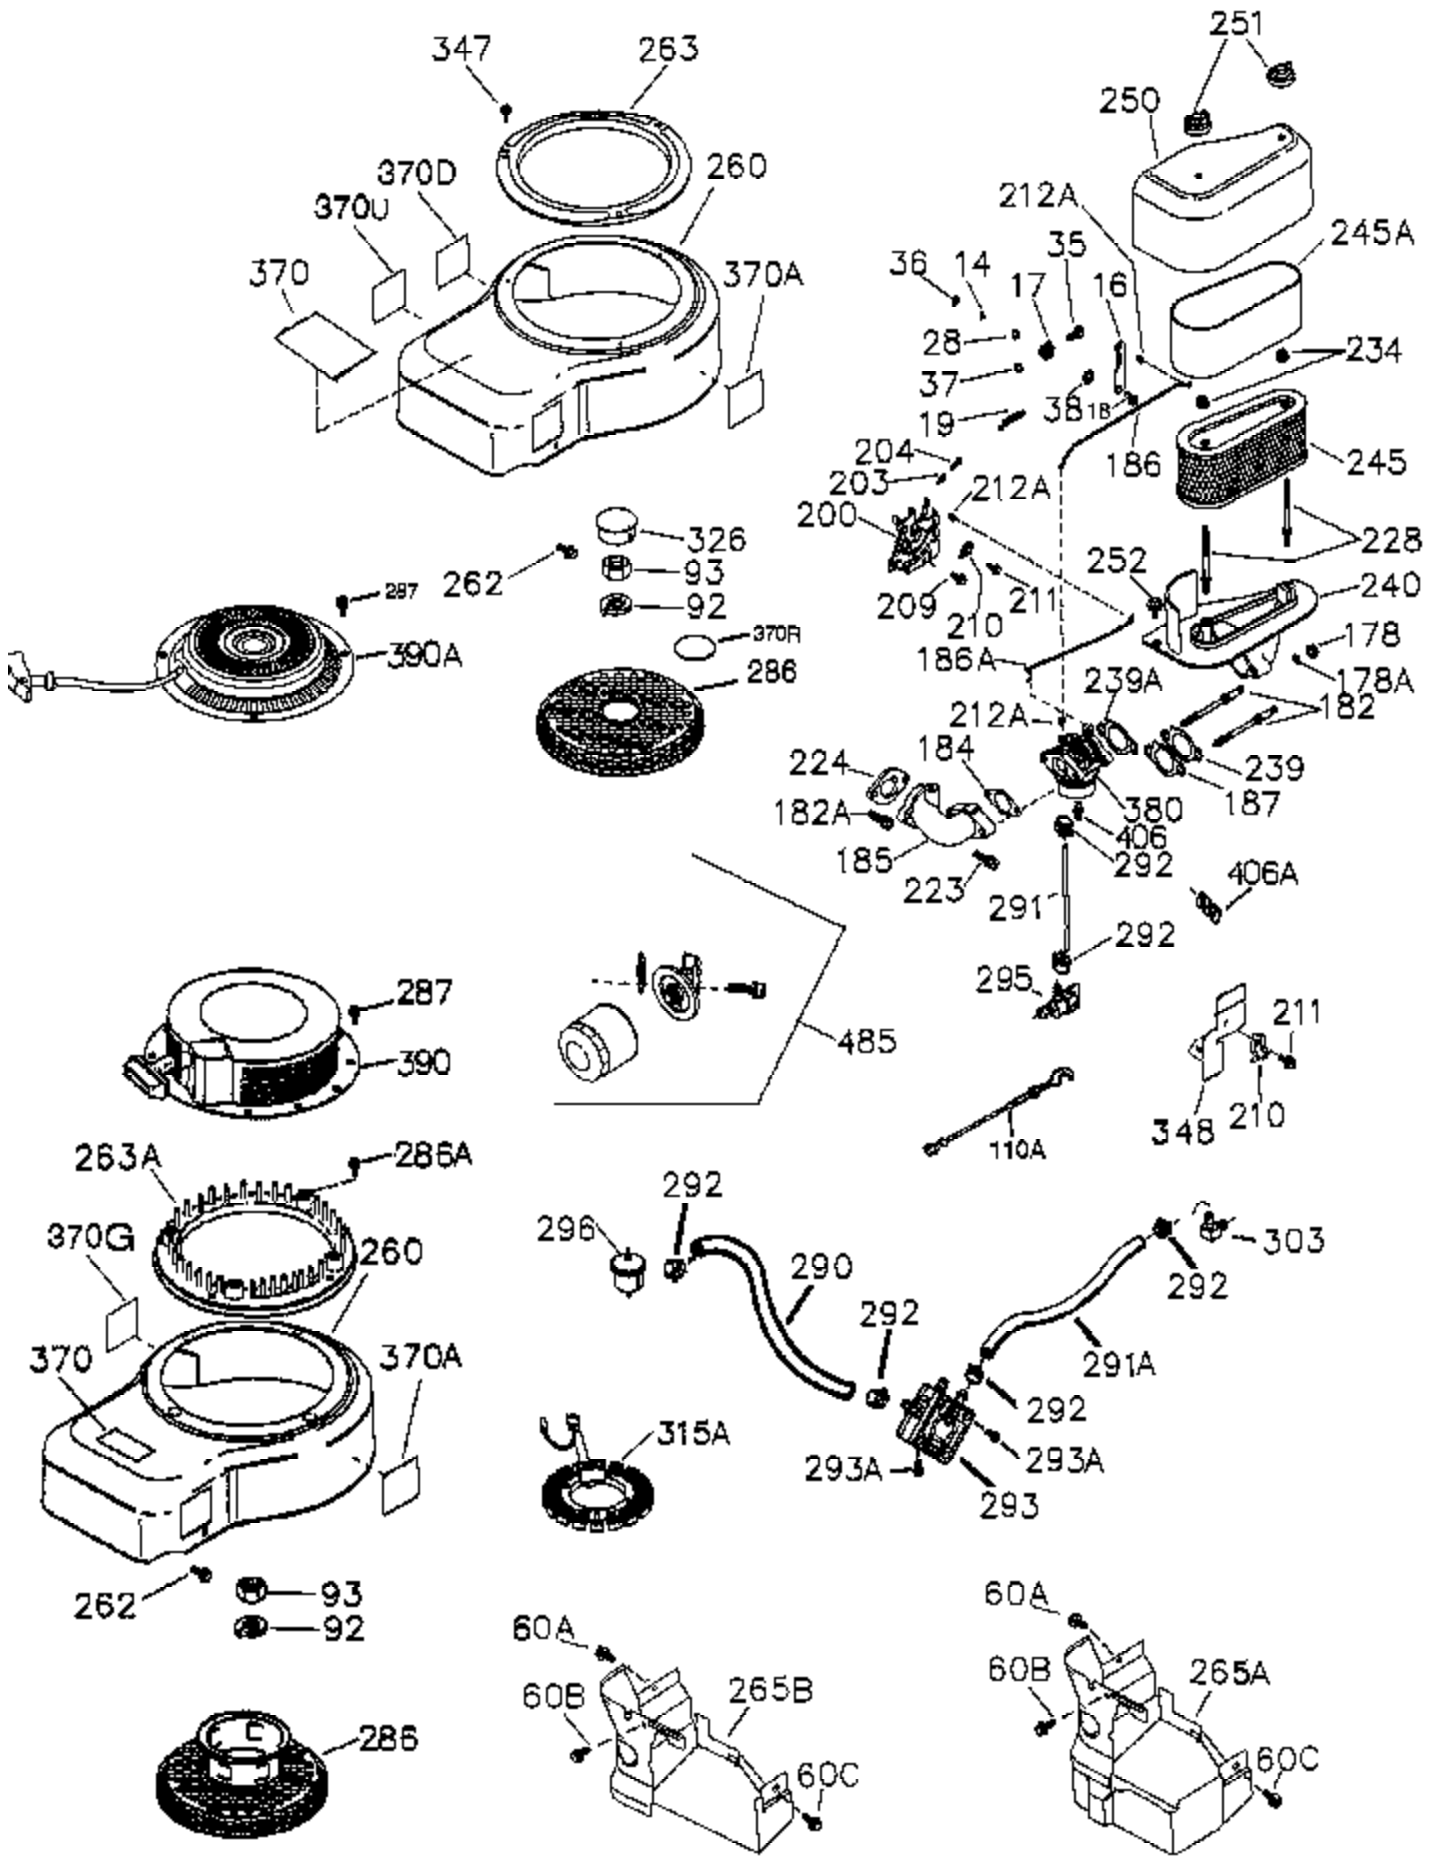

Ref #	Part Number	Qty	Description
14	28277	2	Washer
16	36346A	1	Governor Lever
17	29916	1	Governor Lever Clamp
18	651028	1	Screw, Torx T-15, 8-32 x 3/8"
19	36414	1	Extension Spring
28	30322	1	Lock Nut, 8-32
35	29826	1	Screw, 10-32 x 3/4"
36	29918	1	Lock Washer
37	29216	1	Lock Nut, 10-32
38	29642	1	Retaining Ring
60B	650867	1	Screw, 10-24 x 1/2"
60C	650737	1	Screw, 1/4-20 x 1/2"
60A	650781	1	Screw, 5-16/18 x 11/16"
92	650666	1	Lock Washer
93	650594	1	Flywheel Nut
178	650928	2	Wing Nut, 1/4-20
182	650925A	2	Carburetor Mounting Stud
184	36352	1	* Carburetor To Intake Pipe Gasket
185	36852	1	Intake Pipe
186A	36353	1	Throttle Link
186	36354	1	Governor Link
200	36360	1	Control Bracket (Incl. 203,204,212A)
203	33802	1	Compression Spring
204	650777	1	Screw, 6-32 x 21/32"
209	650902	2	Screw, 10-32 x 7/16"
210	27793	2	Conduit Clip
211	650431	1	Screw, Torx T-25, 10-32 x 5/8"
212A	36288	3	Bushing
223	650975	2	Screw, Torx T-30, 5/16-18 x 1-9/32"
224	36490	1	* Intake Pipe Gasket
228	650977	2	Air Cleaner Stud
234	650825	2	Nut & Lock Washer, 1/4-20
239	36358	1	* Air Cleaner Gasket
240	36355	1	Air Cleaner Body (Incl. 228 & 239)
245	36356	1	Air Cleaner Filter (Incl. 229)
245A	36357	1	Air Cleaner Filter
250	36359	1	Air Cleaner Cover
251	650886	2	Wing Nut, 1/4-20
252	650976	1	Screw, 1/4-20 x 19/32"
260	36347	1	Blower Housing
262	650737	3	Screw, 1/4-20 x 1/2"
263	36367	1	Trim Ring
286	36343	1	Cup & Screen
290	29774	1	Fuel Line
292	26460	2	Fuel Line Clamp
296	34279B	1	Fuel Filter (Incl. 292)
326	36210	1	Screen Plug
347	650949	3	Screw, 10-32 x 9/16"
370G	35274	1	Oil Instruction Decal
370	36261	1	Identification Decal
380	640072	1	Carburetor (Incl. 184 & 212A)
394A	650982	1	Washer