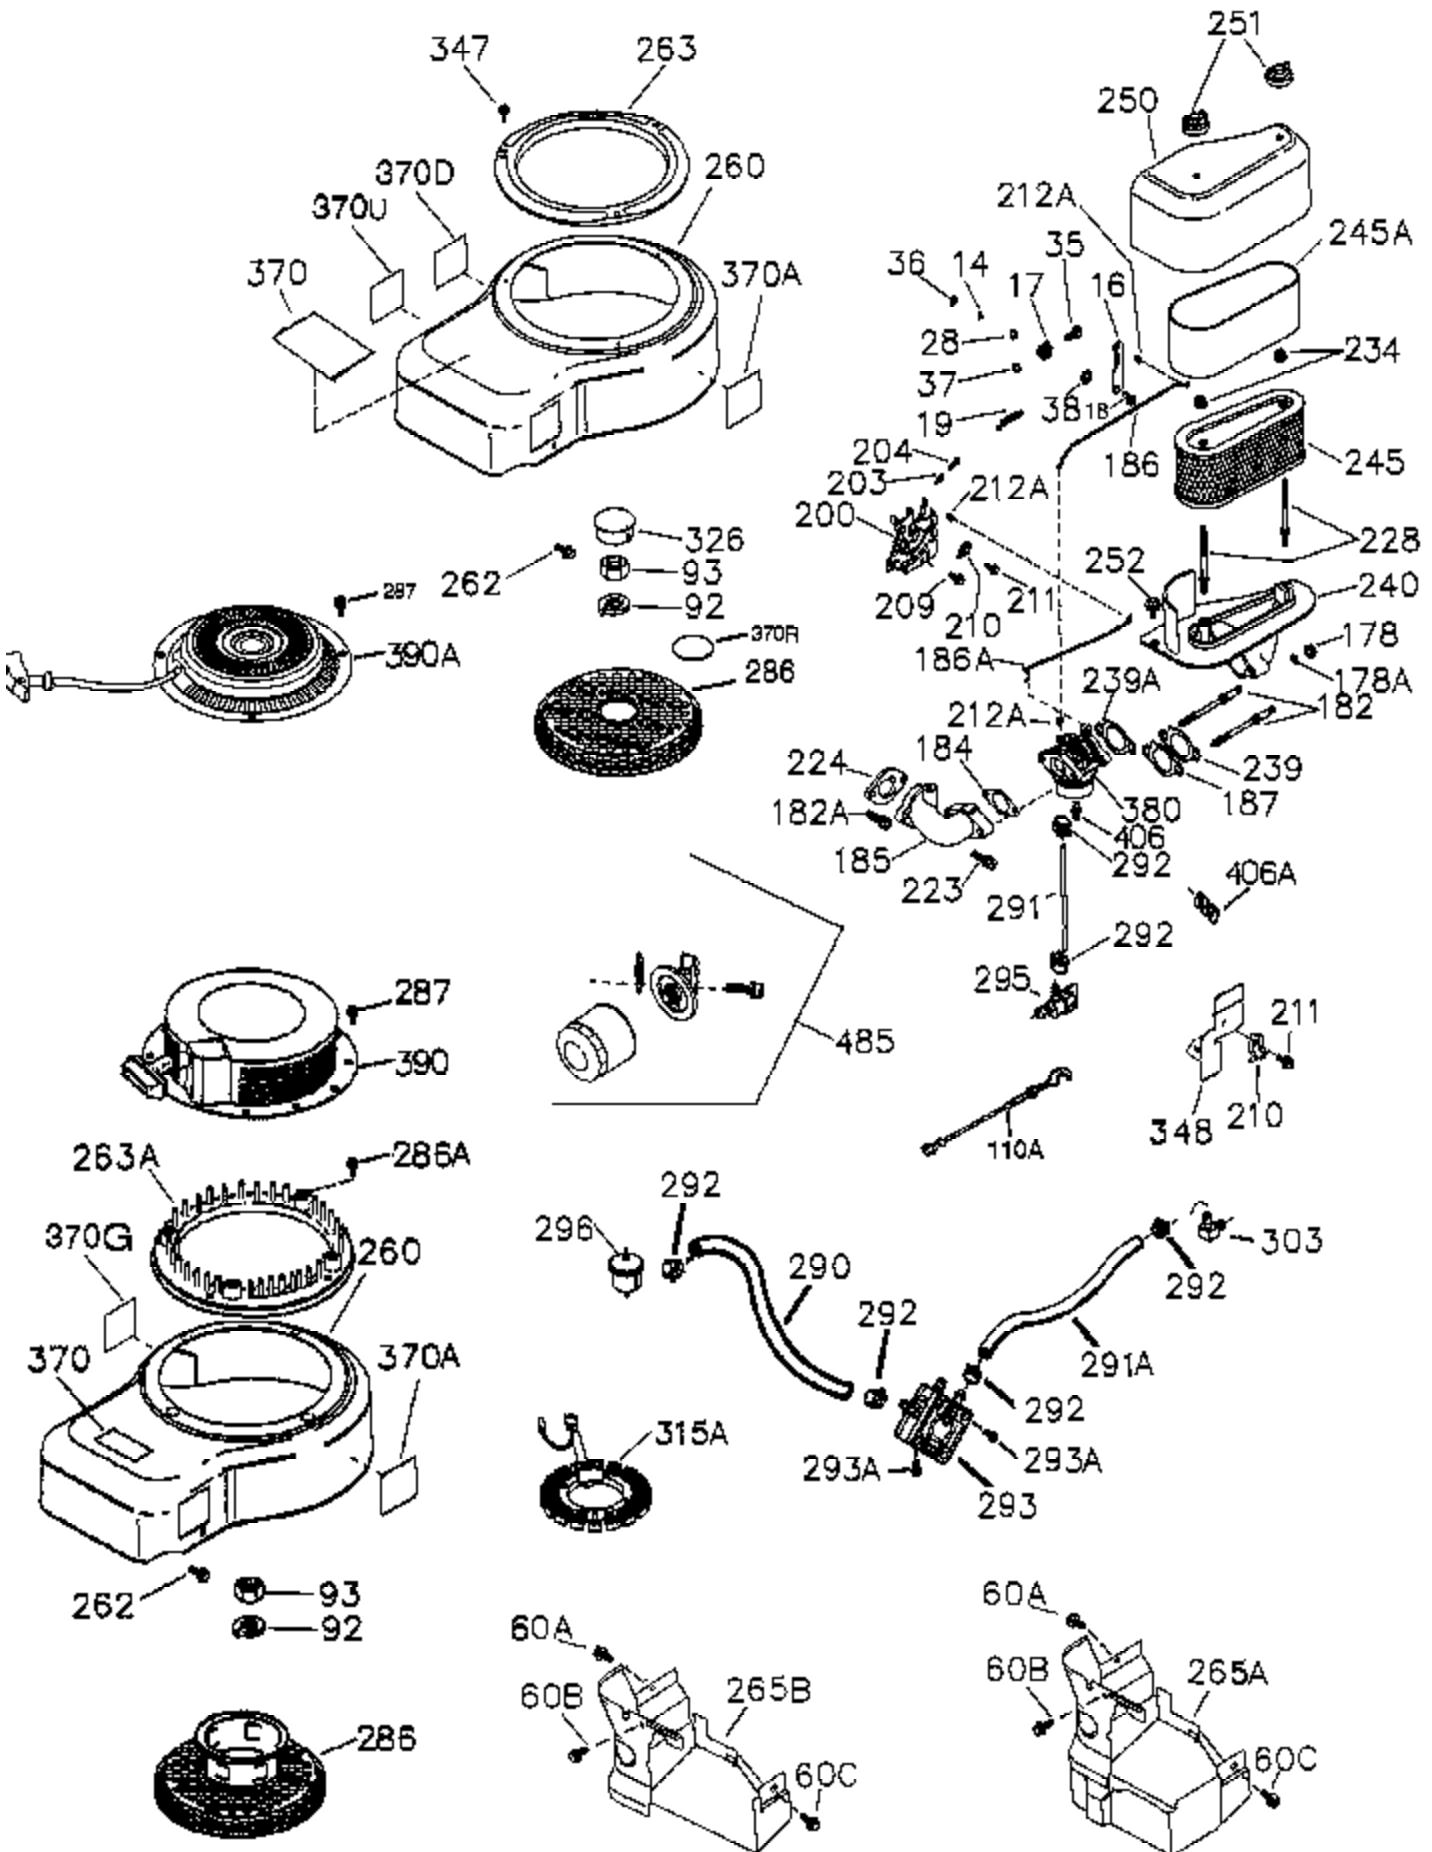

Ref #	Part Number	Qty	Description
14	28277	2	Washer
16	36346A	1	Governor Lever (Incl. 212A)
17	29916	1	Governor Lever Clamp
18	651028	1	Screw, Torx T-15, 8-32 x 3/8"
19	36414	1	Extension Spring
28	30322	1	Lock Nut, 8-32
35	29826	1	Screw, 10-32 x 3/4"
36	29918	1	Lock Washer
37	29216	1	Lock Nut, 10-32
38	29642	1	Retaining Ring
60C	650373	1	Screw, 1/4-20 x 1/2"
60B	650867	1	Screw, 10-24 x 1/2"
60A	650781	1	Screw, 5/16-18 x 11/16"
92	650666	1	Lock Washer
93	650594	1	Flywheel Nut
178	650928	2	Lock Nut, 1/4-20
182	650925A	2	Carburetor Mounting Stud
184	36352	1	* Carburetor To Intake Pipe Gasket
185	36852	1	Intake Pipe
186A	36353	1	Choke Link
186	36354	1	Throttle Link
200	36360	1	Control Bracket (Incl. 203,204,212A)
209	650902	2	Screw, 10-32 x 7/16"
210	27793	1	Conduit Clip
211	28942	1	Screw, 10-32 x 3/8"
212A	36288	1	Bushing
223	650975	2	Screw, Torx T-30, 5/16-18 x 1-9/32"
224	36490	1	* Intake Pipe Gasket
228	650977	2	Air Cleaner Stud
234	650825	2	Nut & Lock Washer, 1/4-20
239	36358	1	* Air Cleaner Gasket
240	36355	1	Air Cleaner Body (Incl. 228 & 239)
245	36356	1	Air Cleaner Filter (Incl. 234)
245A	36357	1	Air Cleaner Filter
250	36359	1	Air Cleaner Cover
251	650886	2	Wing Nut, 1/4-20
252	650976	1	Screw, 1/4-20 x 19/32"
260	37174	1	Blower Housing
262	650737	3	Screw, 1/4-20 x 1/2"
263	36367	1	Trim Ring
286A	30063	3	Screw, Torx T-30, 1/4-20 x 1/2"
286	37173	1	Cup & Screen
287	650561	3	Screw, 1/4-20 x 19/32"
291	30705	1	Fuel Line
292	26460	2	Fuel Line Clamp
296	34279B	1	Fuel Filter (Incl. 292)
370G	35274	1	Oil Instruction Decal
370	36261	1	Identification Decal
380	640034	1	Carburetor (Incl. 184 & 212A)
390	590751	1	Recoil Starter