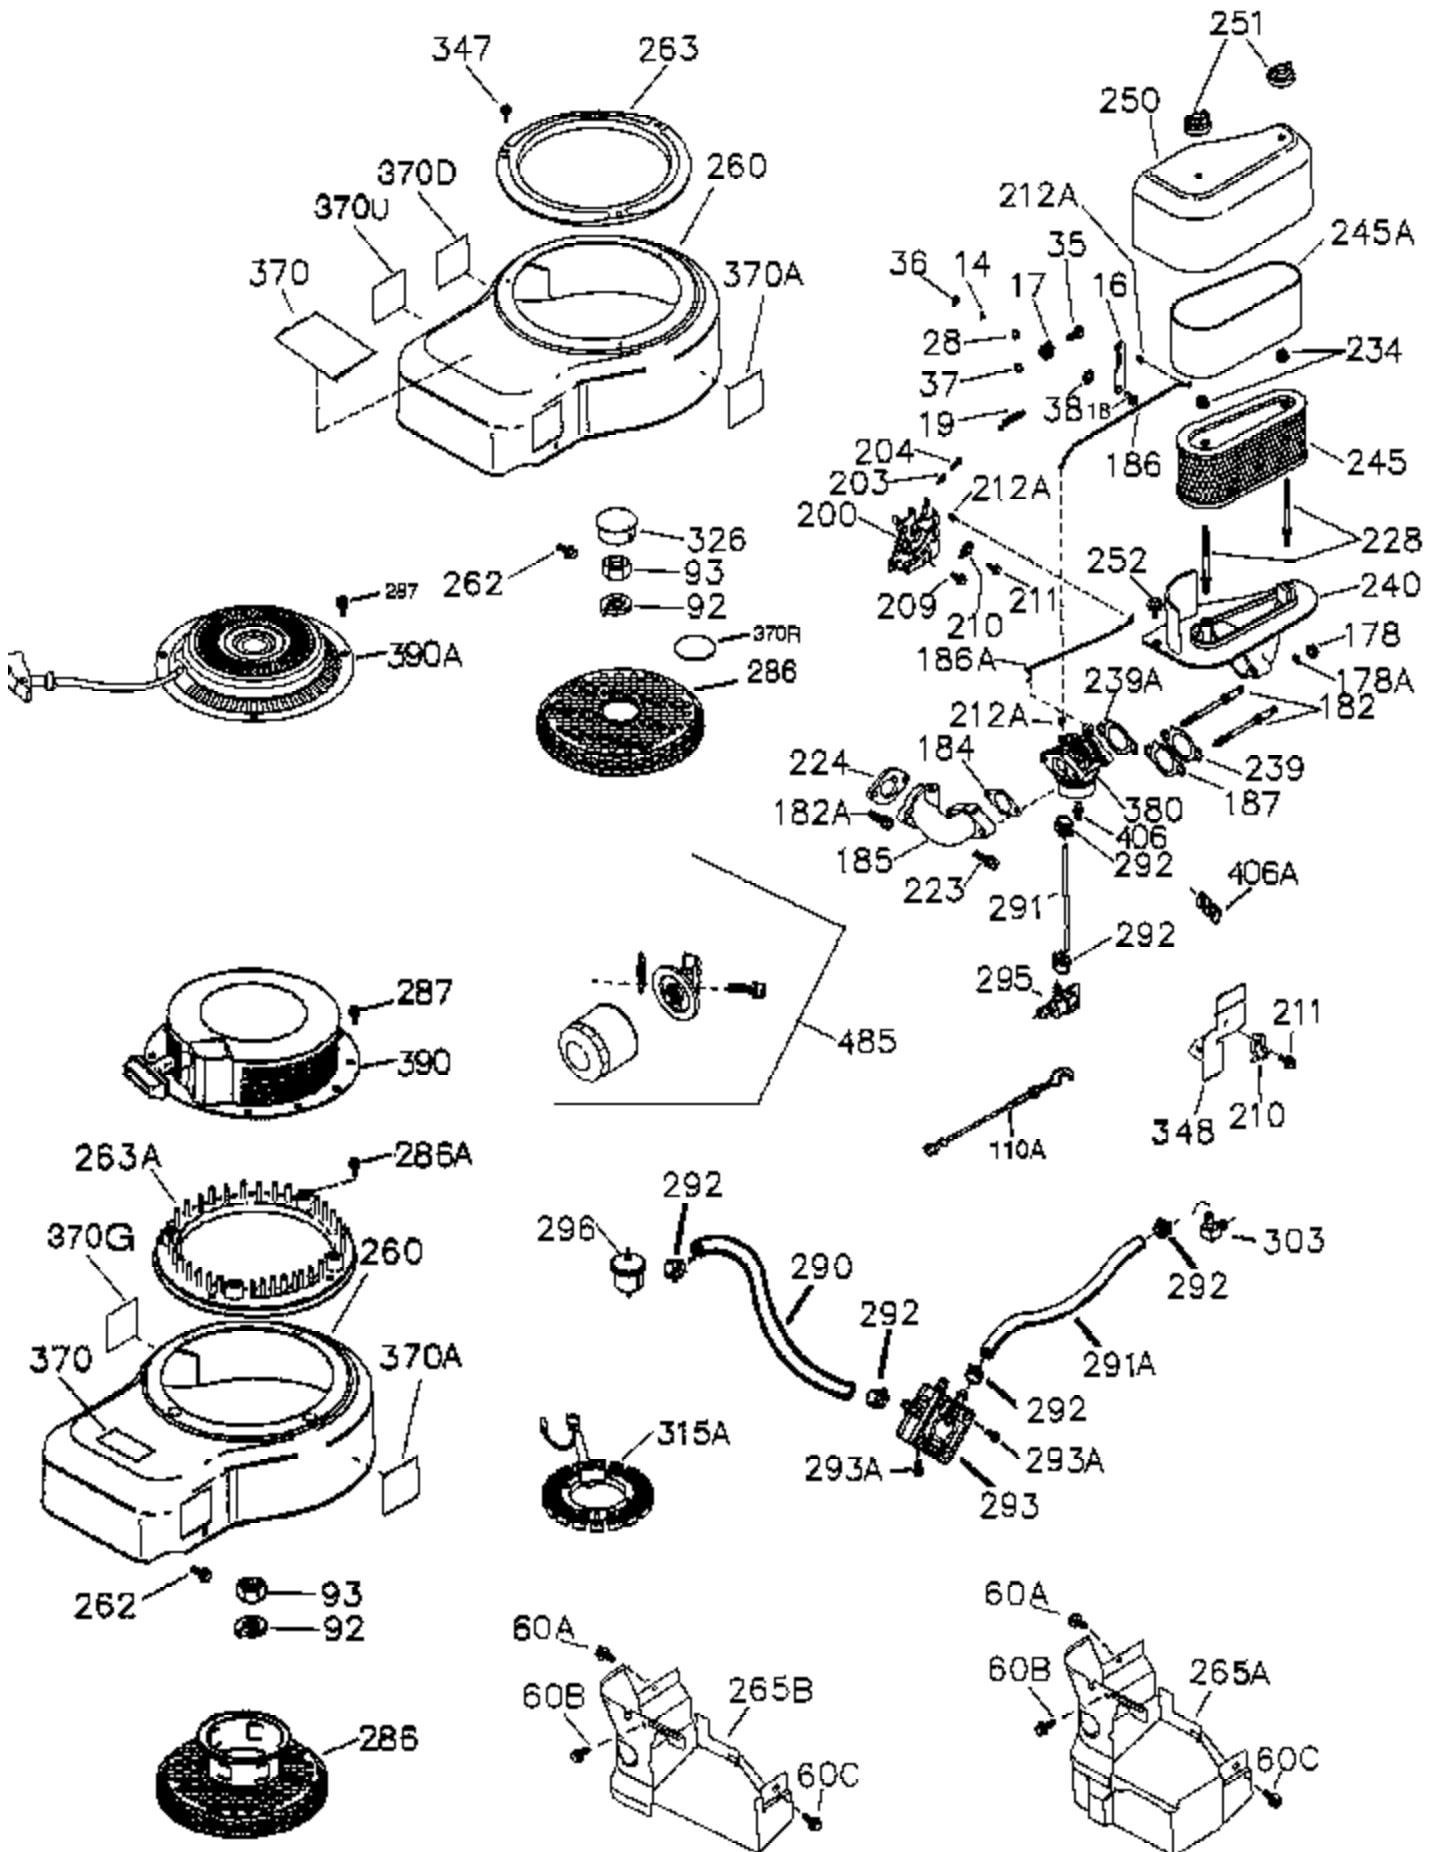

Ref #	Part Number	Qty	Description
14	28277	2	Washer
16	36346A	1	Governor Lever (Incl. 212A)
17	29916	1	Governor Lever Clamp
18	651028	1	Screw, Torx T-15, 8-32 x 3/8"
19	36414	1	Extension Spring
28	30322	1	Lock Nut, 8-32
35	29826	1	Screw, 10-32 x 3/4"
36	29918	1	Lock Washer
37	29216	1	Lock Nut, 10-32
38	29642	1	Retaining Ring
60B	650867	1	Screw, 10-24 x 1/2"
60A	650781	1	Screw, 5-16/18 x 11/16"
92	650666	1	Lock Washer
93	650594	1	Flywheel Nut
110A	36917	1	Ground Wire
178	650928	2	Lock Nut, 1/4-20
182	650925A	2	Carburetor Mounting Stud
184	36352	1	* Carburetor To Intake Pipe Gasket
185	36852	1	Intake Pipe
186	36354	1	Throttle Link
200	36233	1	Control Bracket (Incl. 203,204,212A)
209	650902	2	Screw, 10-32 x 7/16"
210	27793	2	Conduit Clip
211	28942	2	Screw, 10-32 x 3/8"
212A	36288	1	Bushing
223	650975	2	Screw, Torx T-30, 5/16-18 x 1-9/32"
224	36490	1	* Intake Pipe Gasket
228	650977	2	Air Cleaner Stud
234	650825	2	Nut & Lock Washer, 1/4-20
239	36358	1	* Air Cleaner Gasket
240	36355	1	Air Cleaner Body (Incl. 228 & 239)
245A	36357	1	Air Cleaner Filter
245	36356	1	Air Cleaner Filter (Incl. 234)
250	36359	1	Air Cleaner Cover
251	650886	2	Wing Nut, 1/4-20
252	650976	1	Screw, 1/4-20 x 19/32"
260	36347	1	Blower Housing
262	650737	3	Screw, 1/4-20 x 1/2"
263	36367	1	Trim Ring
286	36343	1	Cup & Screen
290	30705	1	Fuel Line
292	26460	2	Fuel Line Clamp
296	34279B	1	Fuel Filter (Incl. 292)
326	36210	1	Screen Plug
347	650949	3	Screw, 10-32 x 9/16"
348	36383	1	Remote Choke Bracket
370	36261	1	Identification Decal
370G	35274	1	Oil Instruction Decal
380	640034	1	Carburetor (Incl. 184 & 212A)
394A	650982	1	Washer
406A	36918	1	Solenoid Spring
406	611221	1	Fuel Shut-Off Solenoid