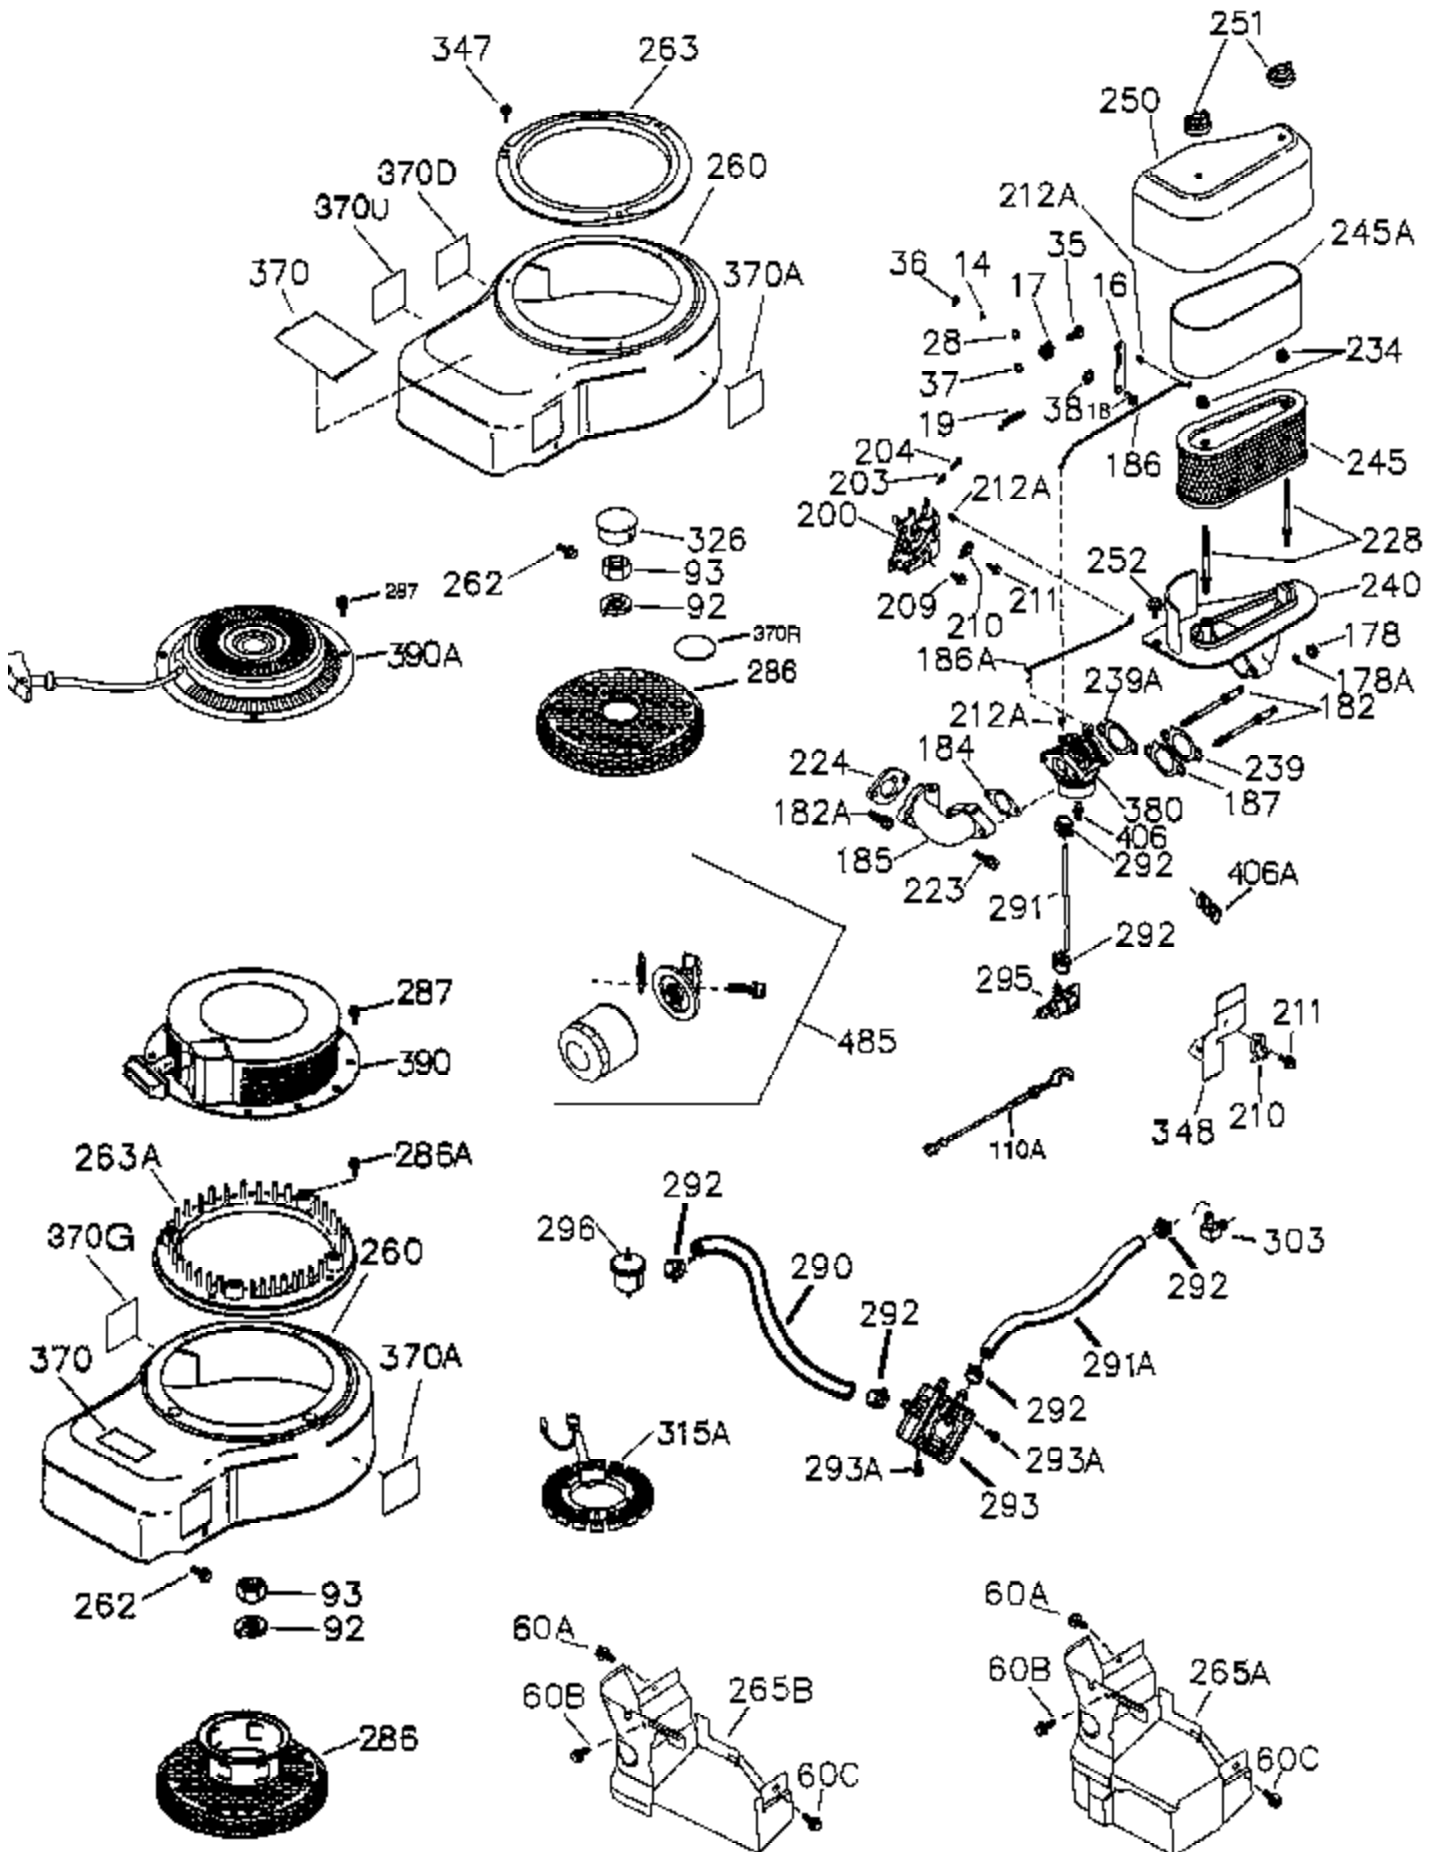

Ref #	Part Number	Qty	Description
14	28277	2	Washer
16	36346A	1	Governor Lever
17	29916	1	Governor Lever Clamp
18	651028	1	Screw, Torx T-15, 8-32 x 3/8"
19	36414	1	Extension Spring
28	30322	1	Lock Nut, 8-32
35	29826	1	Screw, 10-32 x 3/4"
36	29918	1	Lock Washer
37	29216	1	Lock Nut
38	29642	1	Retaining Ring
60C	650737	1	Screw, 1/4-20 x 1/2"
60B	650867	1	Screw, 10-24 x 1/2"
60A	650781	1	Screw, 5-16/18 x 11/16"
92	650666	1	Lock Washer
93	650594	1	Flywheel Nut
110A	36917	1	Ground Wire
178	650928	2	Lock Nut, 1/4-20
182	650925A	2	Carburetor Mounting Stud
184	36352	1	* Carburetor To Intake Pipe Gasket
185	36852	1	Intake Pipe
186	36354	1	Governor Link
200	36233	1	Control Bracket (Incl. 212A)
209	650902	2	Screw, 10-32 x 7/16"
210	27793	2	Conduit Clip
211	28942	2	Screw, 10-32 x 3/8"
212A	36288	1	Bushing
223	650975	2	Screw, Torx T-30, 5/16-18 x 1-9/32"
224	36490	1	* Intake Pipe Gasket
228	650977	2	Air Cleaner Stud
234	650825	2	Nut & Lock Washer, 1/4-20
239	36358	1	* Air Cleaner Gasket
240	36355	1	Air Cleaner Body (Incl. 228 & 239)
245	36356	1	Air Cleaner Filter (Incl. 229)
245A	36357	1	Air Cleaner Filter
250	36359	1	Air Cleaner Cover
251	650886	2	Wing Nut, 1/4-20
252	650976	1	Screw, 1/4-20 x 19/32"
260	36347	1	Blower Housing
262	650737	3	Screw, 1/4-20 x 1/2"
263	36367	1	Trim Ring
286	36343	1	Cup & Screen
290	30705	1	Fuel Line
292	26460	2	Fuel Line Clamp
296	34279B	1	Fuel Filter (Incl. 292)
326	36210	1	Screen Plug
347	650949	3	Screw, 10-32 x 9/16"
348	36383	1	Remote Choke Bracket
370G	35274	1	Oil Instruction Decal
370	36261	1	Name Decal
380	640034	1	Carburetor (Incl. 184 & 212A)
394A	650982	1	Washer
406	611221	1	Fuel Shut-Off Solenoid
406A	36918	1	Solenoid Spring