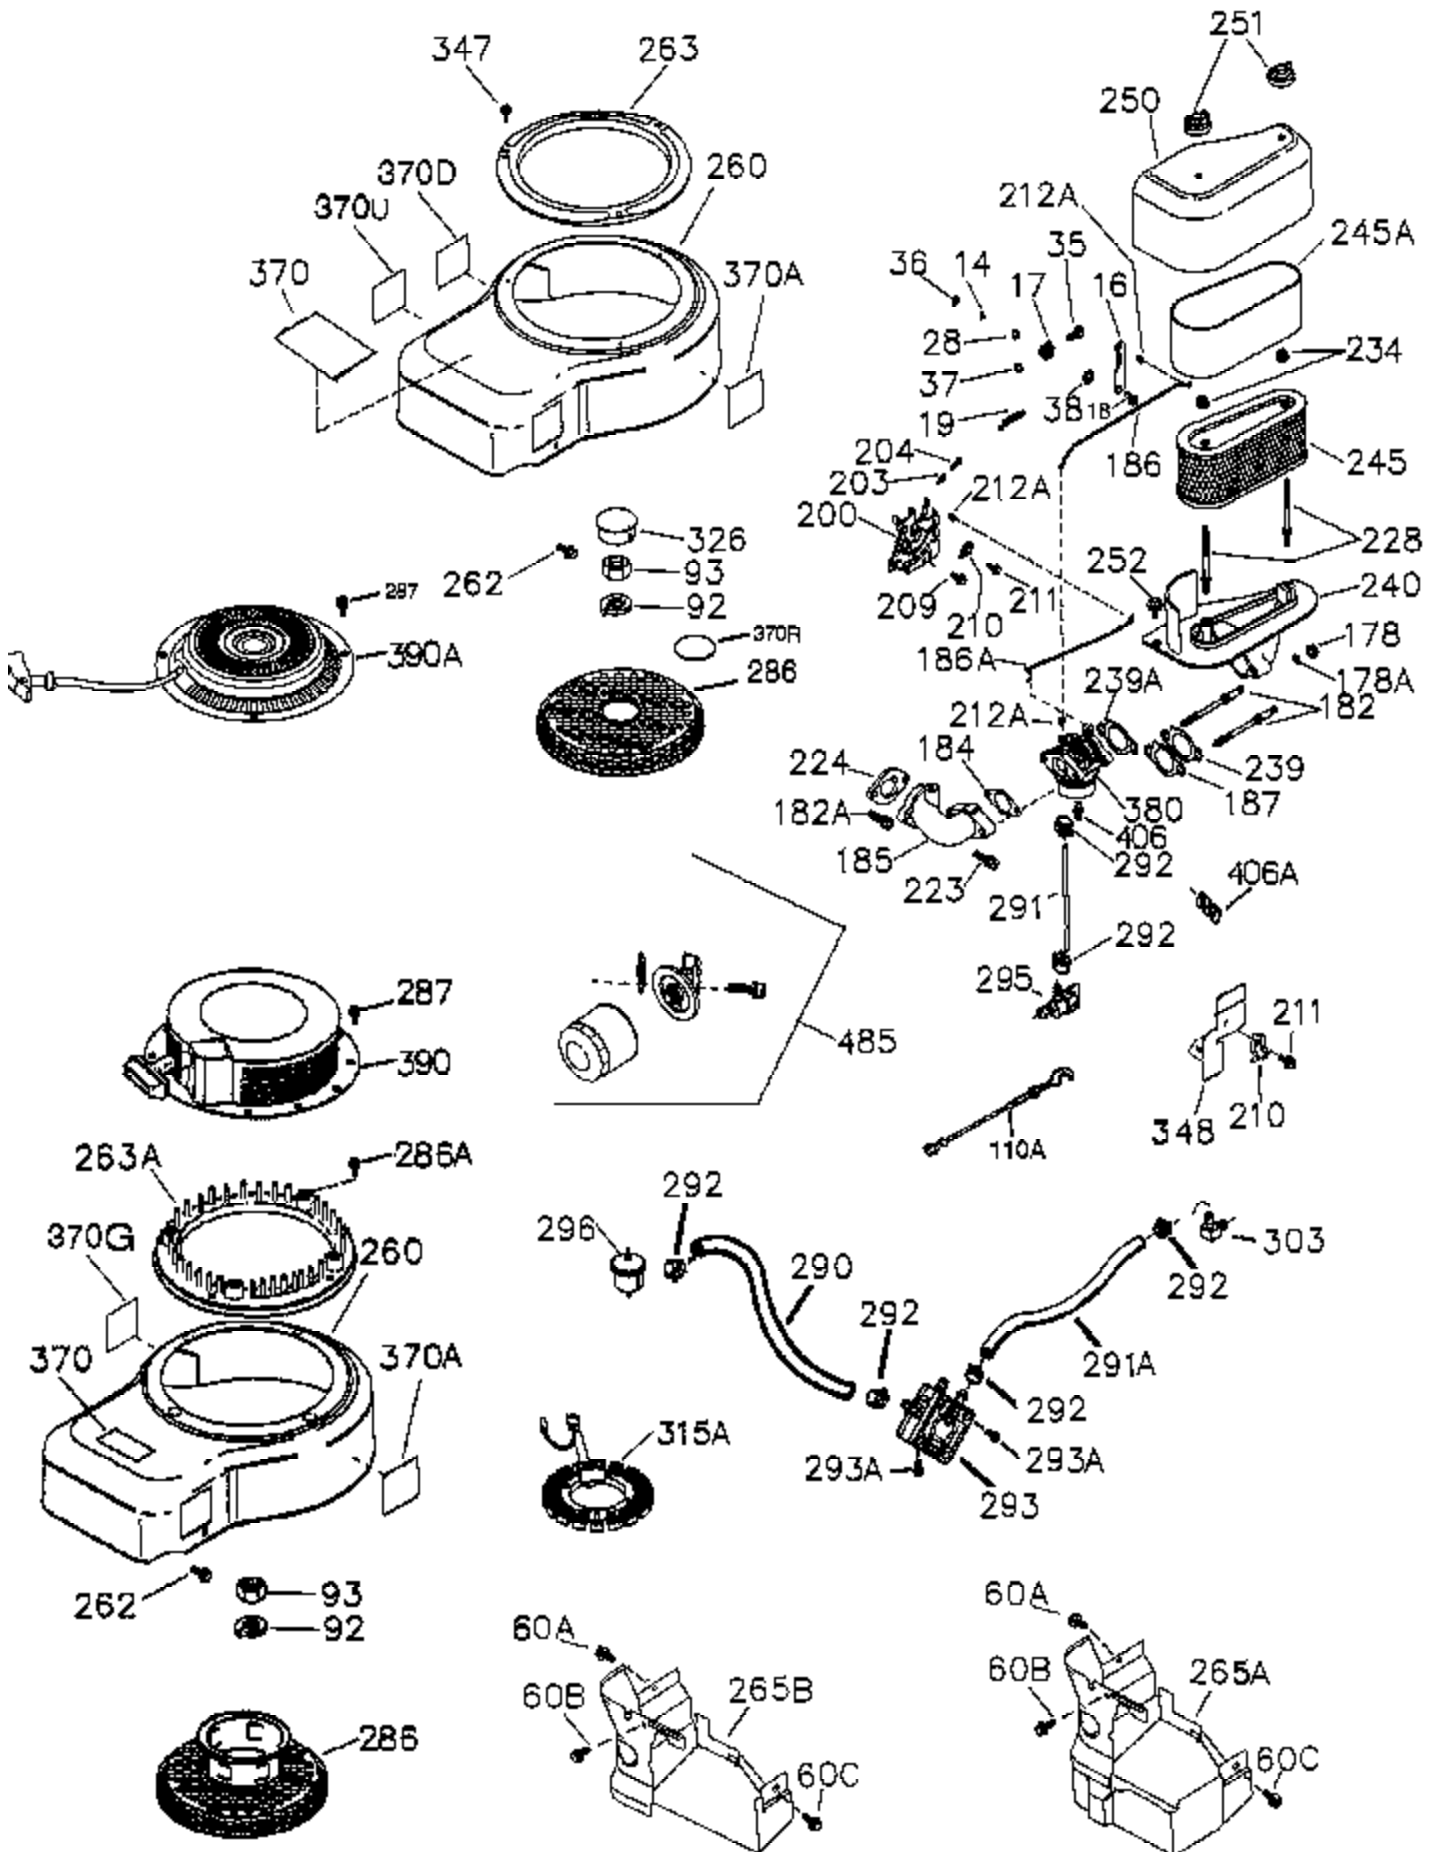

Engine Parts List #1

Ref #	Part Number	Qty	Description
120	36488	1	Cylinder Head
125	35308	1	Exhaust Valve (Std.)
125	35433	1	Exhaust Valve (1/32" OS)
126	35309	1	Intake Valve (Std.)
126	35432	1	Intake Valve (1/32" OS)
127	650691	6	Washer
128	650690	6	Belleville Washer
130	650946	6	Screw, 5/16-18 x 2-45/64"
135	34645	1	Resistor Spark Plug (RN4C)
150	33507	2	Valve Spring
151	33508	2	Valve Spring Keeper
153	36339	1	Push Rod Guide
154	650972	2	Rocker Arm Stud
155	35950	2	Rocker Arm
156	730636	2	Rocker Arm Bearing
157	730636	2	Set Screw, 5/16-24 x 1/4"
158	36340	2	Push Rod
159	35952	1	* Rocker Arm Cover Gasket
160	35953A	1	Rocker Arm Housing
161	30063	4	Screw, Torx T-30, 1/4-20 x 1/2"
169	36304	1	* Breather Gasket
172	36305	1	Valve Cover
173	36306	1	Breather Tube
174	30063	4	Screw, Torx T-30, 1/4-20 x 1/2"
265	36615	1	Cylinder Head Cover
270A	35829A	1	Exhaust Port Liner
305	36349	1	Oil Fill Tube
306	36348	1	* "O" Ring
307	35499	1	"O" Ring
309	650974	1	Screw, 1/4-20 x 57/64"
310	36366	1	Dipstick
314	651007	2	Screw, Torx T-15, 10-24 x 15/16"
315	611181	1	Alternator Coil (3/5 Split) (Incl.321 - 323)
321	611161	1	Diode
322	611142	1	Connector Body
323	611118	1	Terminal
325	36342	1	Wire Clip
325A	27275	1	Wire Clip
361	650969	2	Screw, 5/16-18 x 29/32"
381	650767	1	Screw, 8-32 x 27/64"
382	36328	1	Oil Strainer Screen
385	570673	1	Ball
386	36329	1	Pressure Relief Spring
387	36330	1	Roll Pin
394A	650982	1	Washer
395	36795	1	Electric Starter Motor (12 Volt)
400	36567	1	* Gasket Set (Incl. items marked PK i n notes) Incl. part #'s 35952 (1), 36304 (1), (1), 36333 (1), 36335 (1), 36337 (1), 36348 (1), 36351 (1), 36352 (1), 36358 (1), 36365 (1), 36490 (1), 36565 (1)
420	730225	1	SAE 30 4-Cycle Engine Oil (Quart)
475	36563	1	Oil Filter
476	36435A	1	Oil Filter Adapter (Incl. 475, 476 & 477)
477	650978	2	Screw, Torx T-30, 5/16-18 x 1-7/8"
479	36335	1	Oil Filter Adapter Gasket