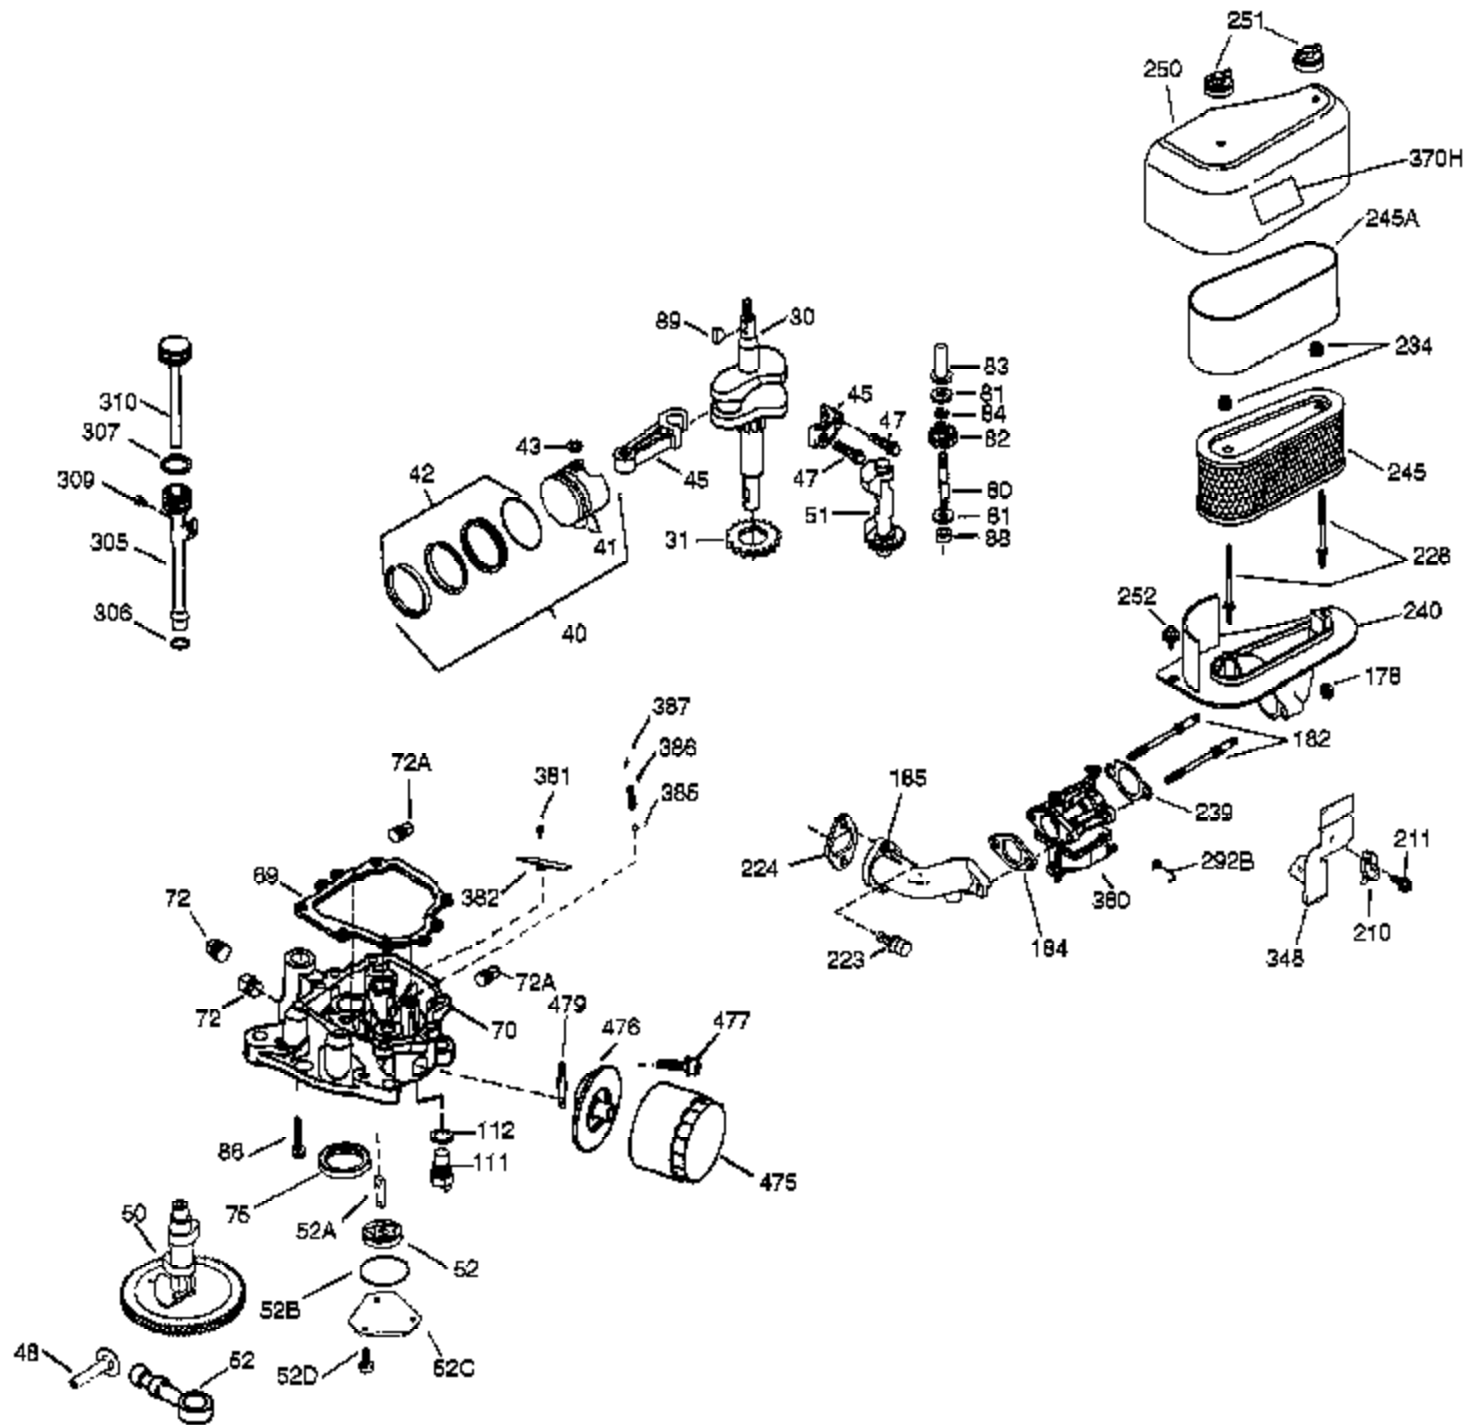

Ref #	Part Number	Qty	Description
181	651045	1	Stud
186	36941	1	Governor Link
186A	36991	1	Choke Link
200	36360	1	Control Bracket (Incl. 203, 204 & 212 A)
203	36482	1	Compression Spring
204	651019	1	Screw, T-10, 6-32 x 41/64"
209	650902	2	Screw, 10-32 x 7/16"
210	27793	1	Conduit Clip
211	28942	1	Screw, 10-32 x 3/8"
212A	36288	3	Bushing
260	36943	1	Blower Housing
262	30063	1	Screw, T-30, 1/4-20 x 1/2"
263	36367	1	Trim Ring
264	651046	1	Screw, 5/16-18 x 17/32"
264A	651045	1	Stud
265	36944	1	Cylinder Head Cover
269	35762	1	* Exhaust Gasket
270A	35829A	1	Exhaust Port Liner
270	36235	1	Exhaust Manifold
271	35293	1	Locking Plate (Manifold)
275	36542	1	Muffler
276	35348	1	Locking Plate
276A	31588	1	Locking Plate
277A	650876	1	Screw, 5/16-18 x 1-9/32"
277	650273	1	Screw, 5/16-18 x 17/32"
286	36343	1	Cup & Screen
291	30705	1	Fuel Line
296	37768	1	Fuel Filter (Incl. 292)
314	650873	2	Screw, 1/4-20 x 3/4"
315	611286	1	Alternator Coil (7 Amp D.C.)(Incl. 32 2-323B)
319	650783	2	Screw, 10-24 x 3/4"
320	611175A	1	Regulator
322	611229	1	Connector Body
323B	611277	1	Terminal
323	611230	2	Terminal
323A	611276	1	Terminal
326	36210	1	Screen Plug
347	650949	3	Screw, 10-24 x 9/16"
361	651072	2	Screw, T-30, 5/16-18 x 1-21/32"
370	36261	1	Name Decal
370G	35274	1	Oil Instruction Decal
395	37425	1	Electric Starter Motor (Incl. 361)
400	36947B	1	* Gasket Set (Incl. items marked PK i n notes)
420	730225A	1	SAE 30 4-Cycle Engine Oil (Quart)