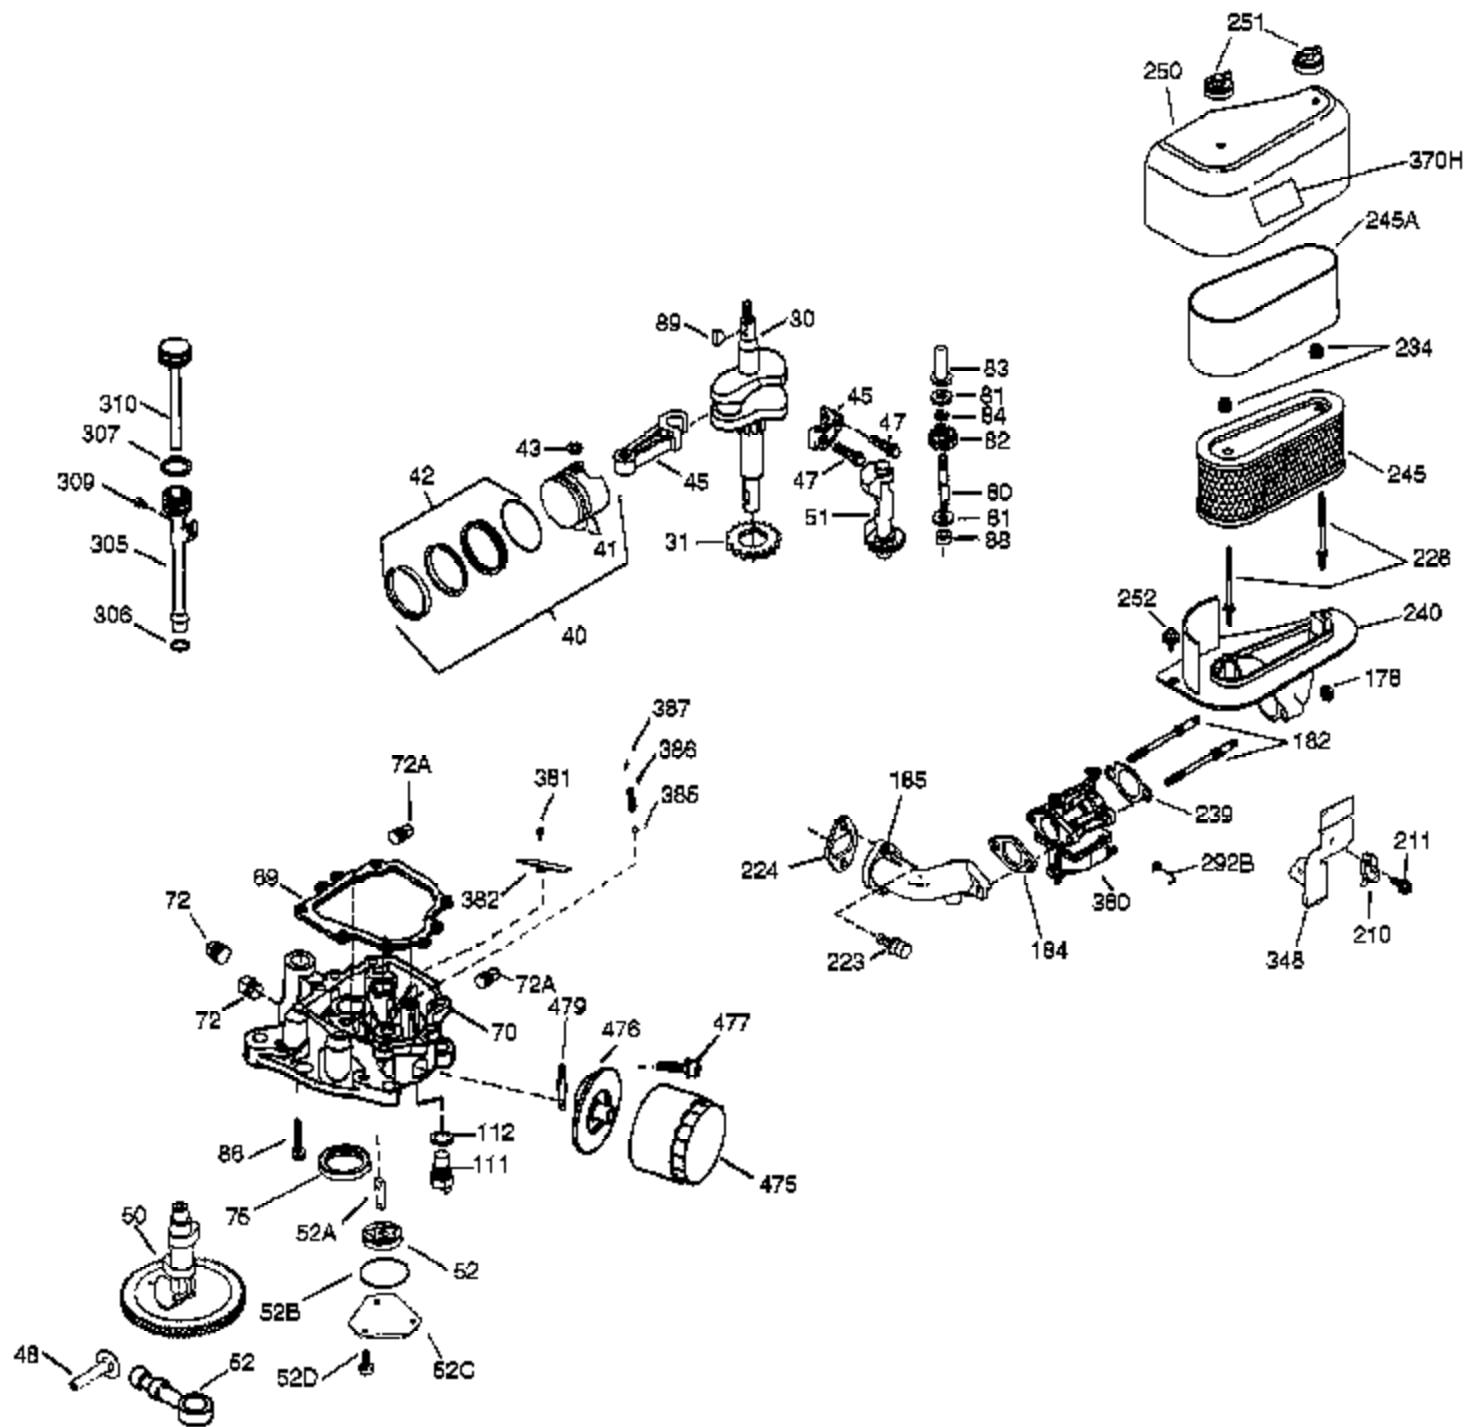

Ref #	Part Number	Qty	Description
186	36941	1	Governor Link
186A	36991	1	Choke Link
200	36360	1	Control Bracket (Incl. 203, 204 & 212 A)
203	36482	1	Compression Spring
204	651019	1	Screw, T-10, 6-32 x 41/64"
209	650902	2	Screw, 10-32 x 7/16"
210	27793	1	Conduit Clip
211	650431	1	Screw, T-25, 10-32 x 5/8"
212A	36288	3	Bushing
260	36943	1	Blower Housing
262	30063	1	Screw, T-30, 1/4-20 x 1/2"
263	36367	1	Trim Ring
264	650273	1	Screw, 5/16-18 x 17/32"
264A	651048	1	Muffler Brace Mounting Stud
265	36944	1	Cylinder Head Cover
270A	35829A	1	Exhaust Port Liner
276A	31588	1	Locking Plate
286	36343	1	Cup & Screen
290	29774	1	Fuel Line
291	30705	1	Fuel Line
291A	29774	1	Fuel Line
292	26460	6	Fuel Line Clamp
293A	650931	2	Screw, 8-32 x 1-1/2"
293	35787	1	Pulse Pump (Incl. 294)
294	35791	1	Pulse Pump Repair Kit
296	37768	1	Fuel Filter (Incl. 292)
303	29634	1	Fuel Fitting
314	650873	2	Screw, 1/4-20 x 3/4"
315	611285	1	Alternator Coil (3/5 Split)(Incl. 321 - 323)
321	611161	1	Diode
322	611281	1	Connector Body
323	611282	2	Terminal
325	34246	1	Wire Clip
346	36413	1	Fuel Pump Bracket
346A	650561	1	Screw, 1/4-20 x 19/32"
347	650949	3	Screw, 10-32 x 9/16"
361	651072	2	Screw, T-30, 5/16-18 x 1-21/32"
370	36261	1	Name Decal
370G	35274	1	Oil Instruction Decal
395	37425	1	Electric Starter Motor (Incl. 361)
400	36947B	1	* Gasket Set (Incl. items marked PK i n notes)
420	730225A	1	SAE 30 4-Cycle Engine Oil (Quart)