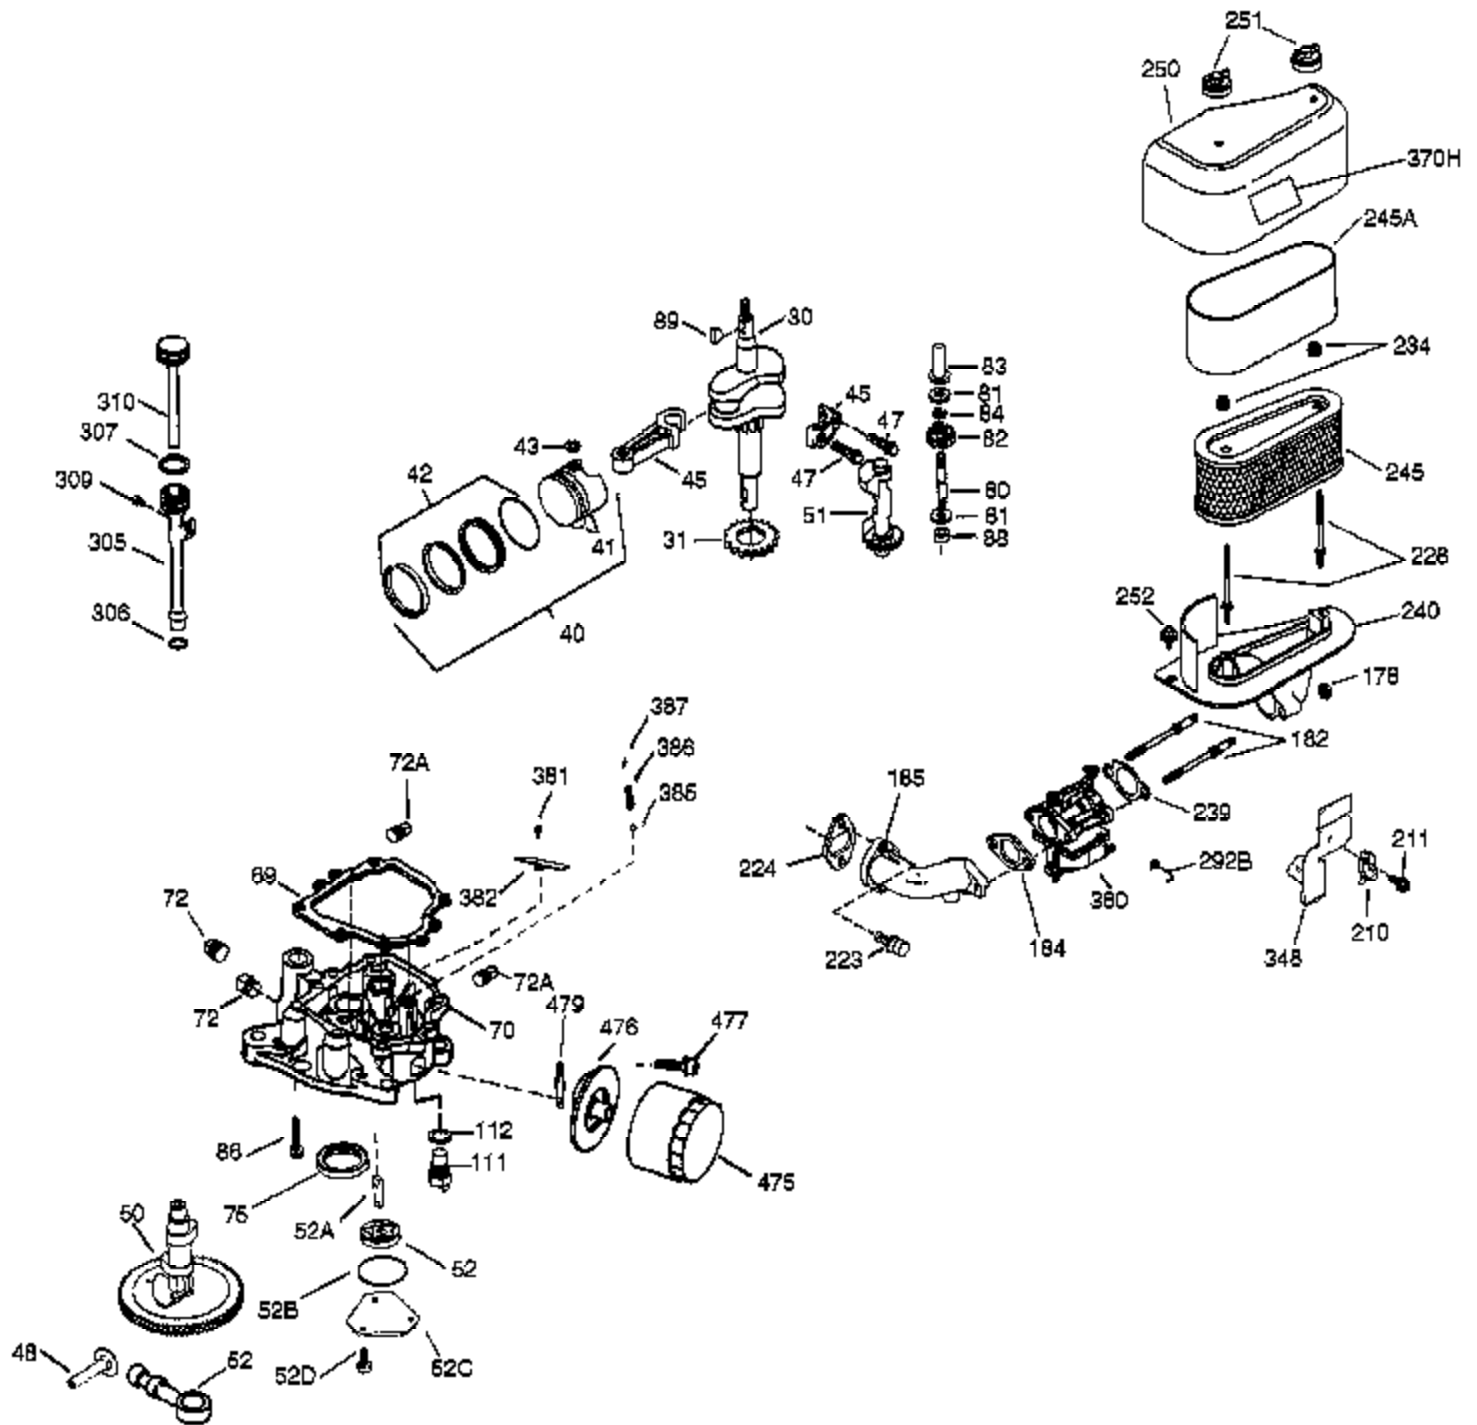

Ref #	Part Number	Qty	Description
186A	36991	1	Choke Link
186	36941	1	Governor Link
200	36360	1	Control Bracket (Incl. 203, 204 & 212 A)
209	650902	2	Screw, 10-32 x 7/16"
210	27793	1	Conduit Clip
211	28942	1	Screw, 10-32 x 3/8"
212A	36288	3	Bushing
260	36943	1	Blower Housing
262	30063	2	Screw, T-30, 1/4-20 x 1/2"
263	36508	1	Trim Ring
264	650273	1	Screw, 5/16-18 x 17/32"
265	36944	1	Cylinder Head Cover
270A	35829A	1	Exhaust Port Liner
276A	31588	1	Locking Plate
286	36343	1	Cup & Screen
290	34357	1	Fuel Line
292	26460	2	Fuel Line Clamp
296	37768	1	Fuel Filter (Incl. 292)
314	650873	2	Screw, 1/4-20 x 3/4"
315	611285	1	Alternator Coil (3/5 Split)(Incl. 321 - 323)
321	611161	1	Diode
322	611281	1	Connector Body
323	611282	2	Terminal
325	34246	1	Wire Clip
326	36210	1	Screen Plug
347	650949	3	Screw, 10-24 x 9/16"
361	651072	2	Screw, T-30, 5/16-18 x 1-21/32"
370G	35274	1	Oil Instruction Decal
395	37425	1	Electric Starter Motor (Incl. 361)
400	36947B	1	* Gasket Set (Incl. items marked PK i n notes)
420	730225A	1	SAE 30 4-Cycle Engine Oil (Quart)