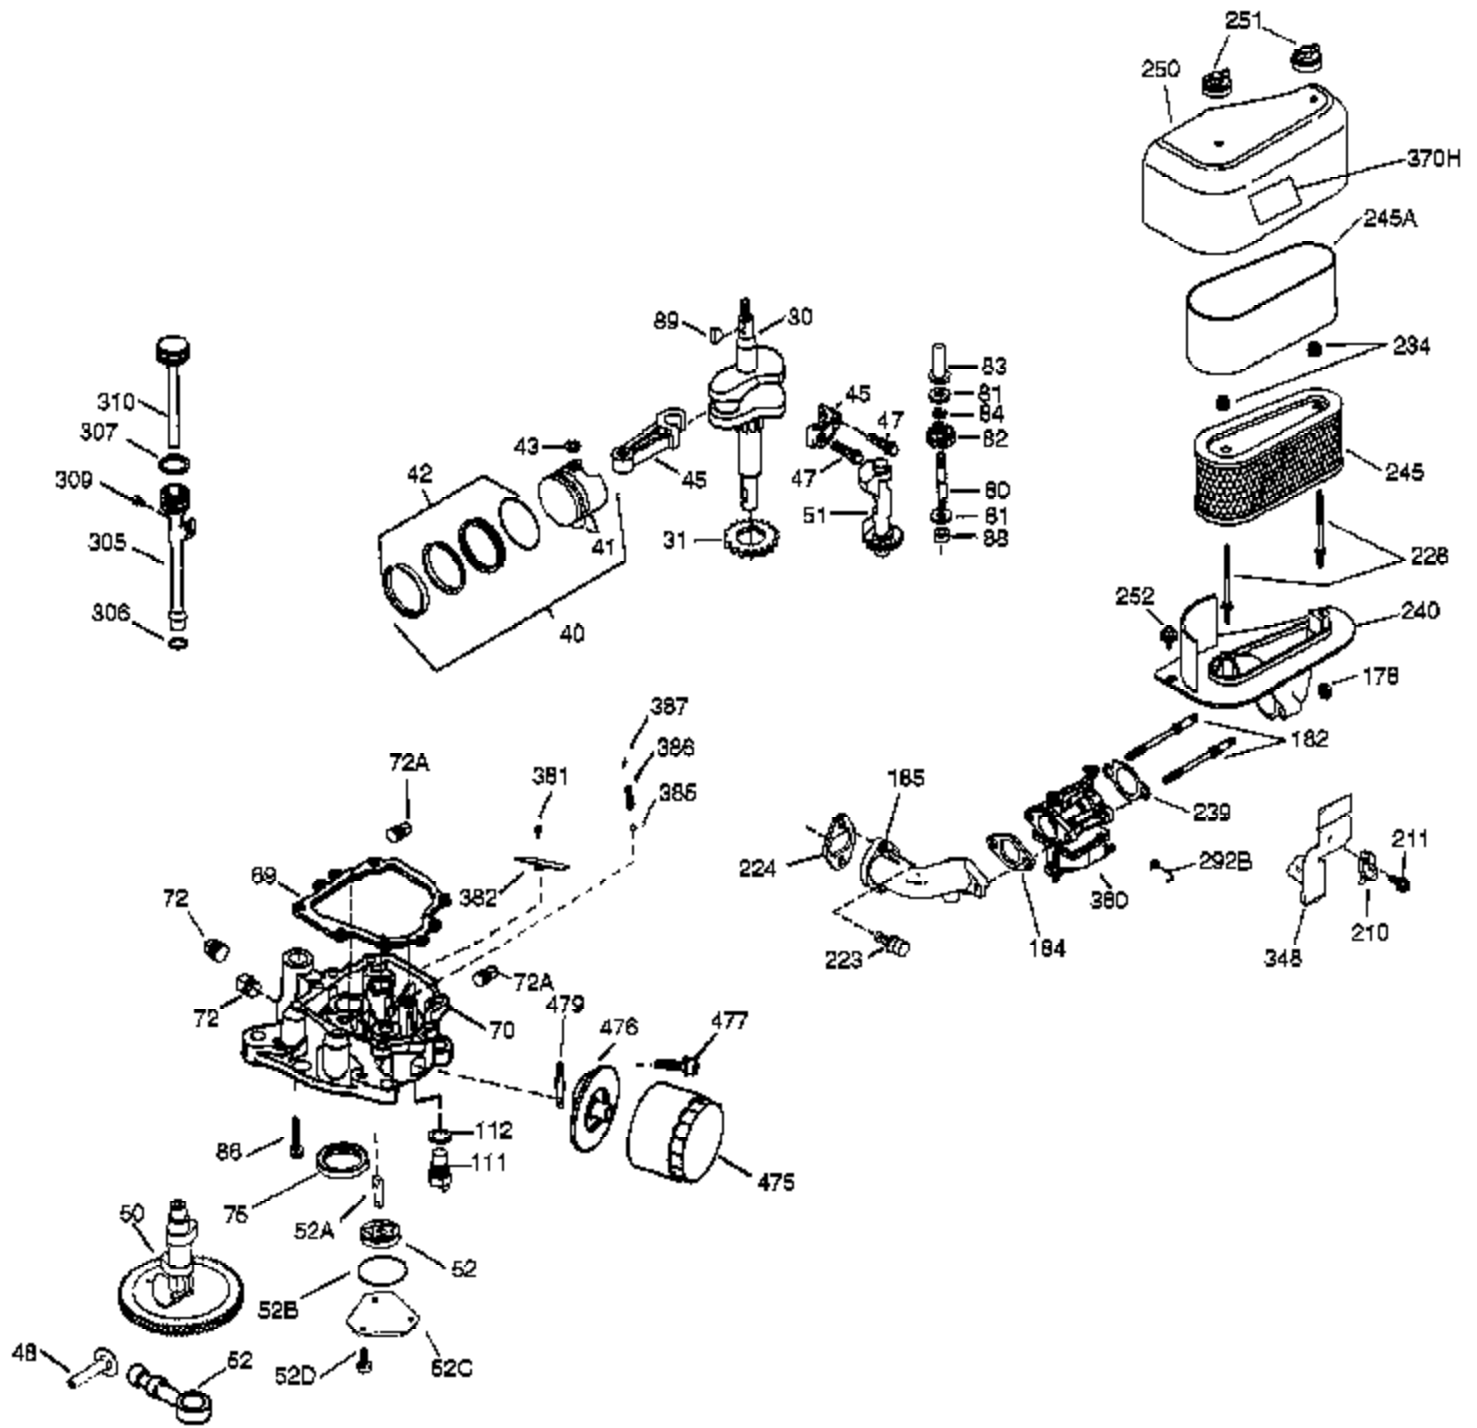

Ref #	Part Number	Qty	Description
181	30200	2	Screw, 10-24 x 9/16"
186A	36991	1	Choke Link
186	36941	1	Governor Link
200	36360	1	Control Bracket (Incl. 203, 204 & 212 A)
203	36482	1	Compression Spring
204	651019	1	Screw, T-10, 6-32 x 41/64"
209	650902	2	Screw, 10-32 x 7/16"
210	27793	2	Conduit Clip
211	650431	2	Screw, T-25, 10-32 x 5/8"
212A	36288	3	Bushing
260	36943	1	Blower Housing
262	30063	2	Screw, T-30, 1/4-20 x 1/2"
263	36367	1	Trim Ring
264A	651048	1	Muffler Brace Mounting Stud
264	650273	1	Screw, 5/16-18 x 17/32"
265	36944	1	Cylinder Head Cover
270A	35829A	1	Exhaust Port Liner
276A	31588	1	Locking Plate
286	36343	1	Cup & Screen
290	29774	1	Fuel Line
291	30705	1	Fuel Line
291B	29774	1	Fuel Line
292	26460	6	Fuel Line Clamp
293A	650931	2	Screw, 8-32 x 1-1/2"
293	35787	1	Pulse Pump (Incl. 294)
294	35791	1	Pulse Pump Repair Kit
296	37768		Fuel Filter (Incl. 292)
303	29634	1	Fuel Fitting
314	650873	2	Screw, 1/4-20 x 3/4"
315	611285	1	Alternator Coil (3/5 Split)(Incl. 321 - 323)
321	611161	1	Diode
322	611281	1	Connector Body
323	611282	2	Terminal
325	34246	1	Wire Clip
346A	650561	1	Screw, 1/4-20 x 19/32"
346	36413	1	Pulse Pump Bracket
347	650949	3	Screw, 10-24 x 9/16"
361	651072	2	Screw, T-30, 5/16-18 x 1-21/32"
370G	35274	1	Oil Instruction Decal
395	37425	1	Electric Starter Motor (Incl. 361)
400	36947B	1	* Gasket Set (Incl. items marked PK i n notes)
420	730225A	1	SAE 30 4-Cycle Engine Oil (Quart)