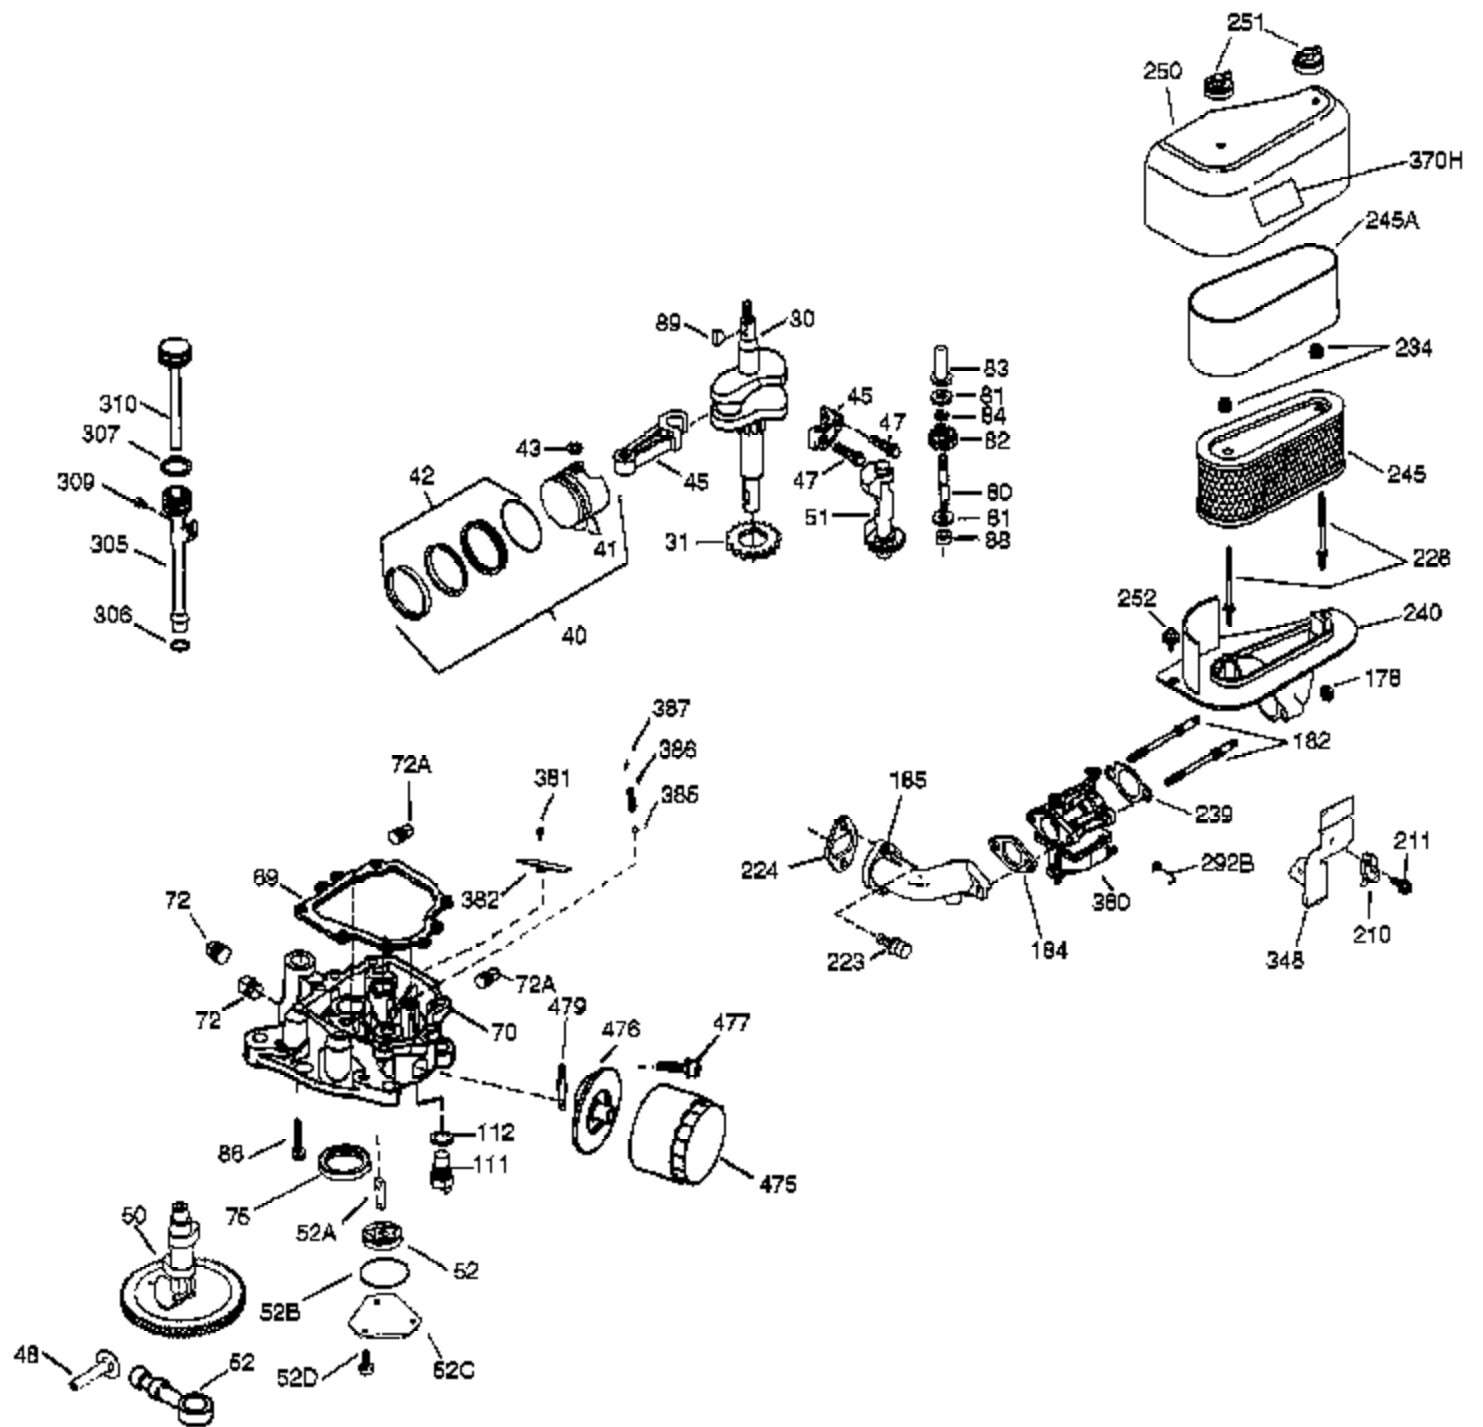

Ref #	Part Number	Qty	Description
30	36924	1	Crankshaft
31	35327	1	Counterbalance Gear
40	35776A	1	Piston, Pin & Ring Set (Std.)
40	35777A	1	Piston, Pin & Ring Set (.010" OS)
40	35778A	1	Piston, Pin & Ring Set (.020" OS)
41	35773A	1	Piston & Pin Ass'y. (Std.) (Incl. 43)
41	35774A	1	Piston & Pin Ass'y. (.010" OS) (Incl. 43)
41	35775A	1	Piston & Pin Ass'y. (.020" OS) (Incl. 43)
42	35779	1	Ring Set (Std.)
42	35780	1	Ring Set (.010" OS)
42	35781	1	Ring Set (.020" OS)
43	35772	2	Piston Pin Retaining Ring
45	36925	1	Connecting Rod Ass'y. (Incl. 47)
47	651033	2	Connecting Rod Bolt
48	35313	2	Valve Lifter
50	37078	1	Camshaft (MCR)
51	35315A	1	Counterbalance Weight
52	31356	1	Oil Pump Assembly
62	650760	1	Screw, 8-32 x 3/8"
69	35317	1	* Flange Gasket
70	36987	1	Mounting Flange (Incl. 72,72A,75 & 80)
72	31927	1	Oil Drain Plug
72A	28483	1	Oil Drain Plug
75	35319	1	Oil Seal
80	35712	1	Governor Shaft
81	35479A	2	Washer
82	35321	1	Governor Gear Ass'y.
83	35322	1	Governor Spool
84	29193	1	Retaining Ring
86	650833	7	Screw, 1/4-20 x 1-3/16"
88	31707A	1	Spacer (Incl. 81)
89	650592	1	Flywheel Key
101A	611284	1	Spark Plug Shield
178	650928	2	Lock Nut, 1/4-20
182	650925A	2	Carburetor Mounting Stud
184	36352	1	* Carburetor To Intake Pipe Gasket
185	36940	1	Intake Pipe
210	27793	2	Conduit Clip
211	28942	2	Screw, 10-32 x 3/8"
223	650378	2	Screw, T-30, 5/16-18 x 1-3/32"
224	36942	1	* Intake Pipe Gasket
228	650977	2	Air Cleaner Stud
234	650825	2	Nut & Lock Washer, 1/4-20
239	36358	1	* Air Cleaner Gasket
240	36355	1	Air Cleaner Body (Incl. 228 & 239)
245A	36357	1	Air Cleaner Filter
245	36356	1	Air Cleaner Filter (Incl. 234)
250	36359	1	Air Cleaner Cover
251	650886	2	Wing Nut, 1/4-20
252	650976	1	Screw, 1/4-20 x 19/32"
276A	31588	1	Locking Plate
286	36343	1	Cup & Screen
305	36945	1	Oil Fill Tube
306	34265	1	"O" Ring
307	35499	1	"O" Ring
309	650976	1	Screw, 1/4-20 x 19/32"
310	35973	1	Dipstick
325B	34246	1	Wire Clip