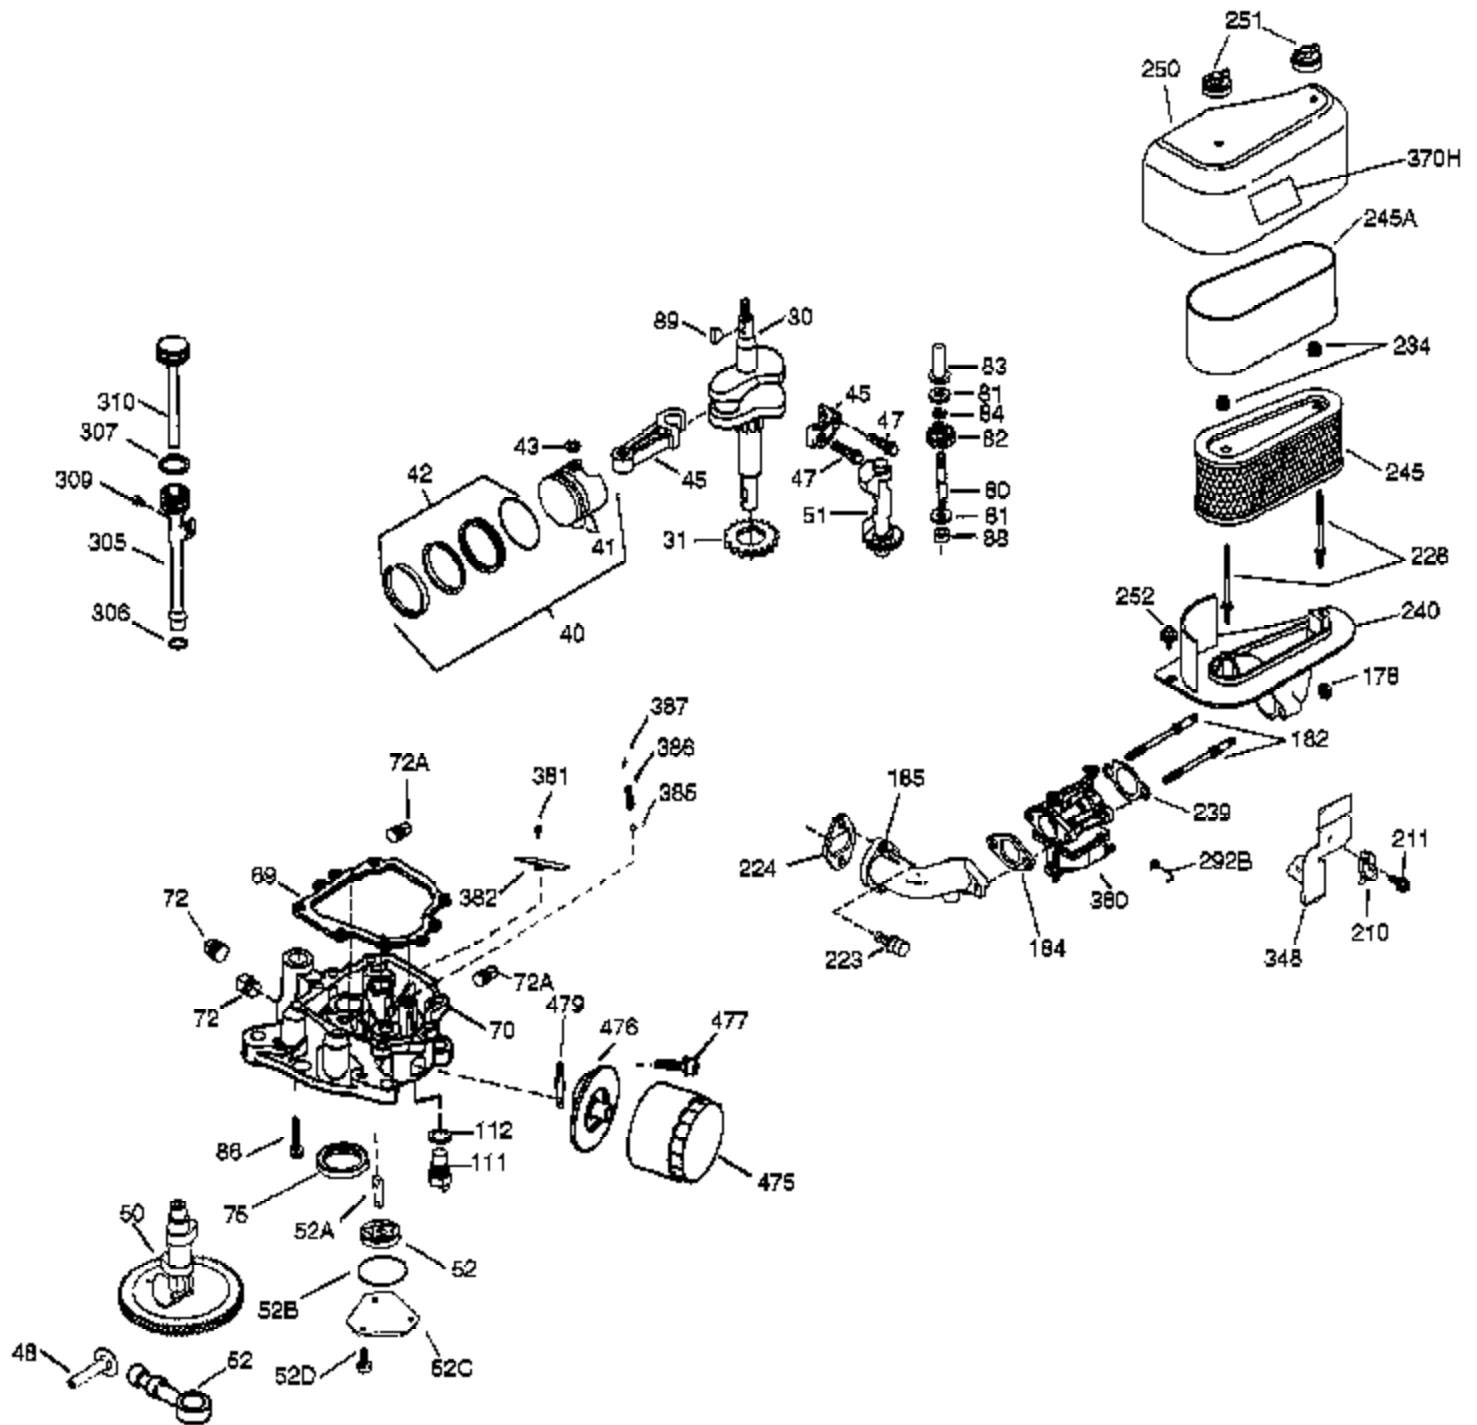

Ref #	Part Number	Qty	Description
30	36924	1	Crankshaft
31	35327	1	Counterbalance Gear
40	35776A	1	Piston, Pin & Ring Set (Std.)
40	35777A	1	Piston, Pin & Ring Set (.010" OS)
40	35778A	1	Piston, Pin & Ring Set (.020" OS)
41	35773A	1	Piston & Pin Ass'y. (Std.) (Incl. 43)
41	35774A	1	Piston & Pin Ass'y. (.010" OS) (Incl. 43)
41	35775A	1	Piston & Pin Ass'y. (.020" OS) (Incl. 43)
42	35779	1	Ring Set (Std.)
42	35780	1	Ring Set (.010" OS)
42	35781	1	Ring Set (.020" OS)
43	35772	2	Piston Pin Retaining Ring
45	36925	1	Connecting Rod Ass'y. (Incl. 47)
47	651033	2	Connecting Rod Bolt
48	35313	2	Valve Lifter
50	37078	1	Camshaft (MCR)
51	35315A	1	Counterbalance Weight
52	31356	1	Oil Pump Ass'y
69	35317	1	* Flange Gasket
70	35970	1	Mounting Flange (Incl. 72, 75 & 80)
72	31927	1	Oil Plug
75	35319	1	Oil Seal
80	35712	1	Governor Shaft
81	35479	2	Washer
82	35321	1	Governor Gear Ass'y.
83	35322	1	Governor Spool
84	29193	1	Retaining Ring
86	650833	7	Screw, 1/4-20 x 1-3/16"
88	31707A	1	Spacer
89	650592	1	Flywheel Key
178	650928	2	Lock Nut, 1/4-20
182	650925A	2	Carburetor Mounting Stud
184	36352	1	* Carburetor To Intake Pipe Gasket
185	36940	1	Intake Pipe
210	27793	1	Conduit Clip
211	650431	1	Screw, Torx T-25, 10-32 x 5/8"
223	650378	2	Screw, Torx T-30, 5/16-18 x 1-3/32"
224	36942	1	* Intake Pipe Gasket
228	650977	2	Air Cleaner Stud
234	650825	2	Nut & Lock Washer, 1/4-20
239	36358	1	* Air Cleaner Gasket
240	36355	1	Air Cleaner Body (Incl. 239)
245	36356	1	Air Cleaner Filter (Incl. 234)
245A	36357	1	Air Cleaner Filter
250	36359	1	Air Cleaner Cover
251	650886	2	Wing Nut, 1/4-20
252	650976	1	Screw, 1/4-20 x 19/32"
264B	651048	1	Muffler Mounting Stud
286	36343	1	Cup & Screen
305	36945	1	Oil Fill Tube
306	36832	1	"O" Ring
307	35499	1	"O" Ring
309	650976	1	Screw, 1/4-20 x 19/32"
310	35973	1	Dipstick
380	640065	1	Carburetor (Incl. 184)