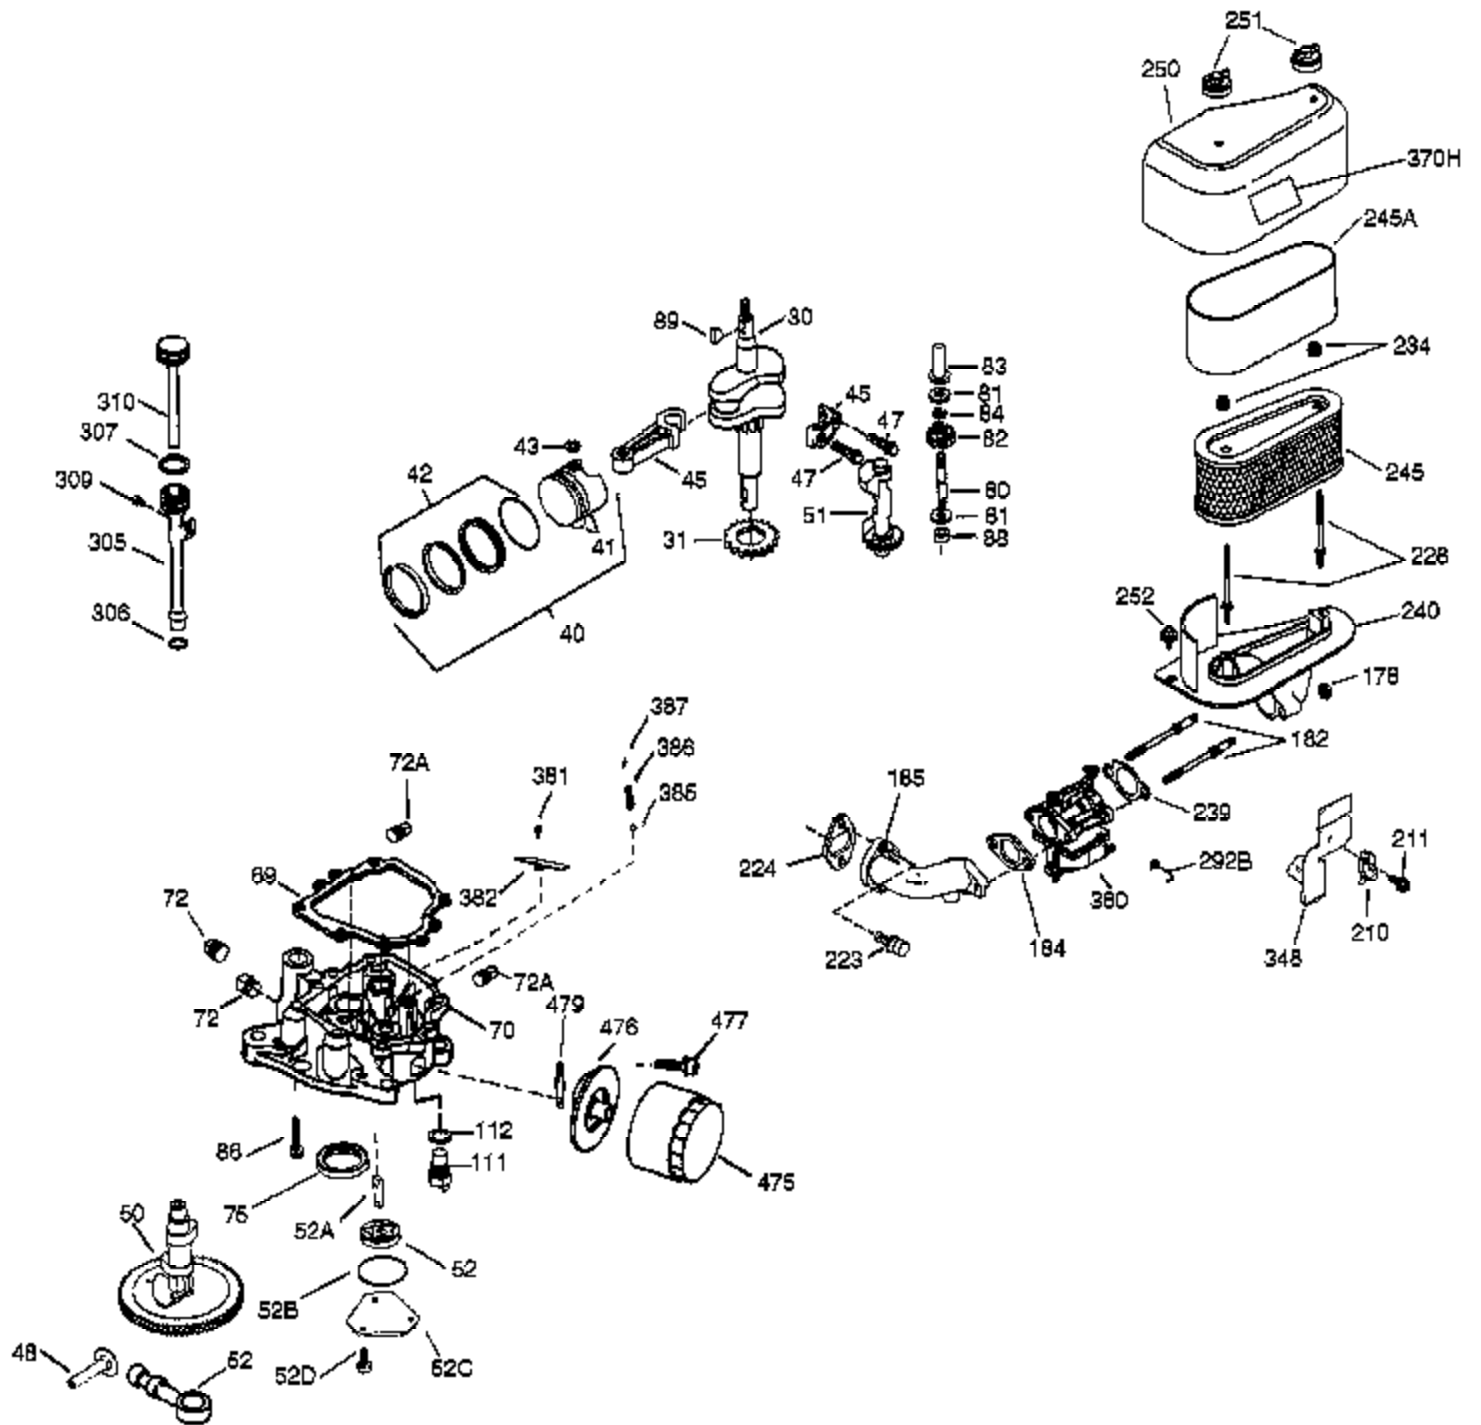

Ref #	Part Number	Qty	Description
30	36924	1	Crankshaft
31	35327	1	Counterbalance Gear
40	35776A	1	Piston, Pin & Ring Set (Std.)
40	35777A	1	Piston, Pin & Ring Set (.010" OS)
40	35778A	1	Piston, Pin & Ring Set (.020" OS)
41	35773A	1	Piston & Pin Ass'y. (Std.) (Incl. 43)
41	35774A	1	Piston & Pin Ass'y. (.010" OS) (Incl. 43)
41	35775A	1	Piston & Pin Ass'y. (.020" OS) (Incl. 43)
42	35779	1	Ring Set (Std.)
42	35780	1	Ring Set (.010" OS)
42	35781	1	Ring Set (.020" OS)
43	35772	2	Piston Pin Retaining Ring
45	36925	1	Connecting Rod Ass'y. (Incl. 47)
47	651033	2	Connecting Rod Bolt
48	35313	2	Valve Lifter
50	37221	1	Camshaft (MCR)
51	35315A	1	Counterbalance Weight
52D	650888	3	Screw, Torx T-30, 1/4-20 x 43/64"
52C	36334	1	Oil Pump Cover (Incl. 52B)
52B	36333	1	"O" Ring
52A	36331	1	Oil Pump Shaft
52	36332	1	Oil Pump Assembly
62	650760	1	Screw, 8-32 x 3/8"
69	35317	1	* Mounting Flange Gasket
70	36928	1	Mounting Flange (Incl. 72, 75, 80 & 3 81-387)
72	31927	1	Oil Drain Plug
75	35319	1	Oil Seal
80	35712	1	Governor Shaft
81	35479	2	Washer
82	35321	1	Governor Gear Ass'y.
83	35322	1	Governor Spool
84	29193	1	Retaining Ring
86	650833	7	Screw, 1/4-20 x 1-3/16"
88	31707A	1	Spacer
89	650592	1	Flywheel Key
178	650928	2	Lock Nut, 1/4-20
182	650925A	2	Carburetor Mounting Stud
184	36352	1	* Carburetor To Intake Pipe Gasket
185	36940	1	Intake Pipe
210	27793	1	Conduit Clip
211	28942	2	Screw, 10-32 x 3/8"
223	650378	2	Screw, Torx T-30, 5/16-18 x 1-3/32"
224	36942	1	* Intake Pipe Gasket
228	650977	2	Air Cleaner Stud
234	650825	2	Nut & Lock Washer, 1/4-20
239	36358	1	* Air Cleaner Gasket
240	36355	1	Air Cleaner Body (Incl. 239)
245	36356	1	Air Cleaner Filter (Incl. 234)
245A	36357	1	Air Cleaner Filter
250	36359	1	Air Cleaner Cover
251	650886	2	Wing Nut, 1/4-20
252	650976	1	Screw, 1/4-20 x 19/32"
286	37173	1	Cup & Screen
292B	36946	1	Fuel Line Clamp
305	36945	1	Oil Fill Tube
306	36832	2	Fill Tube Gasket
307	35499	1	"O" Ring
309	650976	1	Screw, 1/4-20 x 19/32"