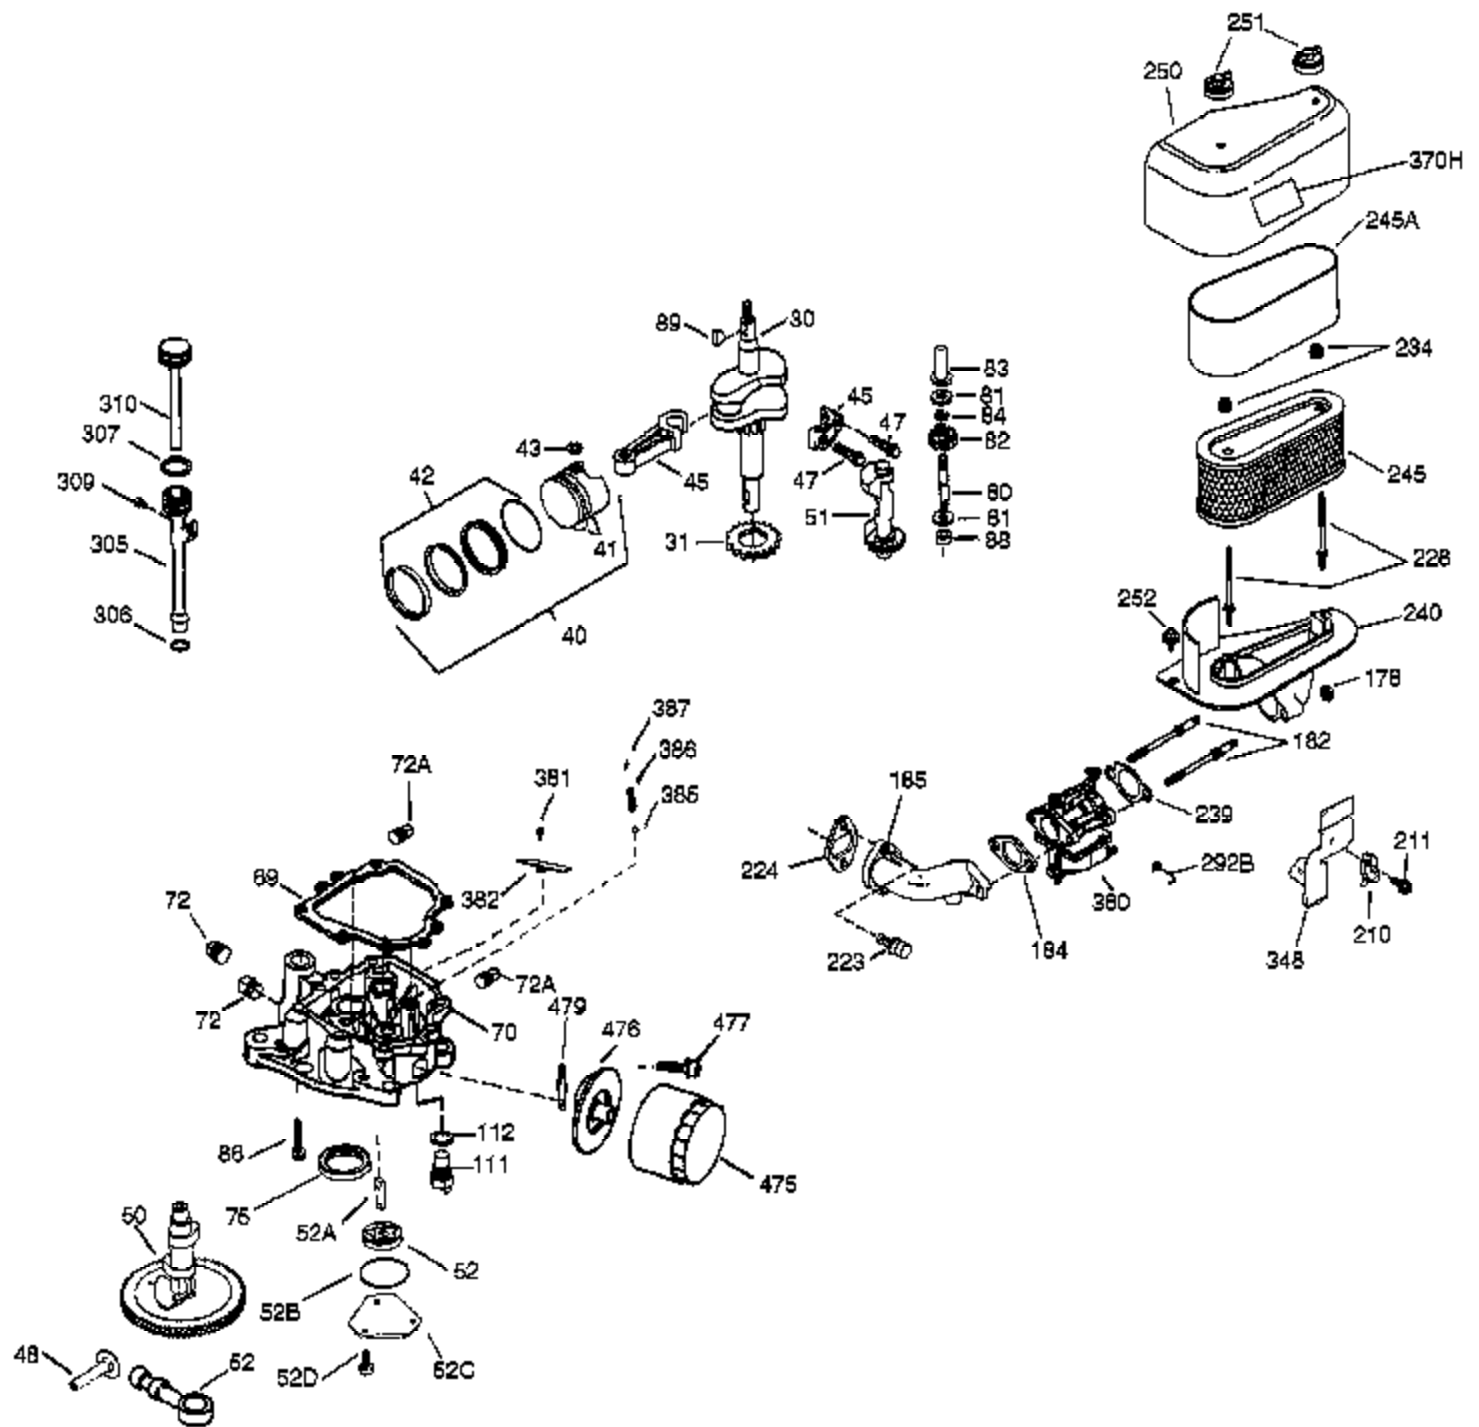

Ref #	Part Number	Qty	Description
186	36941	1	Governor Link
186A	36991	1	Choke Link
200	36360	1	Control Bracket (Incl. 203, 204 & 212 A)
203	36482	1	Compression Spring
204	650777	1	Screw, 6-32 x 21/32"
209	650902	2	Screw, 10-32 x 7/16"
210	27793	2	Conduit Clip
211	28942	2	Screw, 10-32 x 3/8"
212A	36288	3	Bushing
260	36943	1	Blower Housing
262	30063	2	Screw, Torx T-30, 1/4-20 x 1/2"
263	36367	1	Trim Ring
264A	651046	1	Screw, 5/16-18 x 5/8"
264A	651045	1	Heat Shield Mounting Stud
264	650273	1	Screw, 5/16-18 x 5/8"
265	36944	1	Cylinder Head Cover
269	35762	1	* Exhaust Manifold Gasket
270A	35829A	1	Exhaust Port Liner
270	36235	1	Exhaust Manifold
271	35293	1	Locking Plate (Manifold)
277	650876	2	Screw, 5/16-18 x 1-1/4"
286	36343	1	Cup & Screen
291	30705	1	Fuel Line
292	26460	2	Fuel Line Clamp
296	34279B	1	Fuel Filter (Incl. 292)
314	650873	2	Screw, 1/4-20 x 3/4"
315	611116	1	Alternator Coil (3 Amp)(Incl. 321 - 3 23)
321	611161	1	Diode
322	611117	1	Connector Body
323	611118	1	Terminal
325	34246	1	Wire Clip
326	36210	1	Screen Plug
347	650949	3	Screw, 10-32 x 9/16"
361	650990	4	Screw, Torx T-30, 5/16-18 x 15/32"
370G	35274	1	Oil Instruction Decal
370	36261	1	Name Decal
394A	650982	1	Washer
395	36914	1	Electric Starter Motor (12 Volt)
400	36947	1	* Gasket Set (Incl. items marked PK i n notes) Incl. part #'s 27896A (2), 35317 (1), 35952 (1), 36333 (1), 36352 (1), 36358 (2), 36832 (1), 36930 (1), 36932 (1), 36942 (1)
420	730225	1	SAE 30 4-Cycle Engine Oil (Quart)