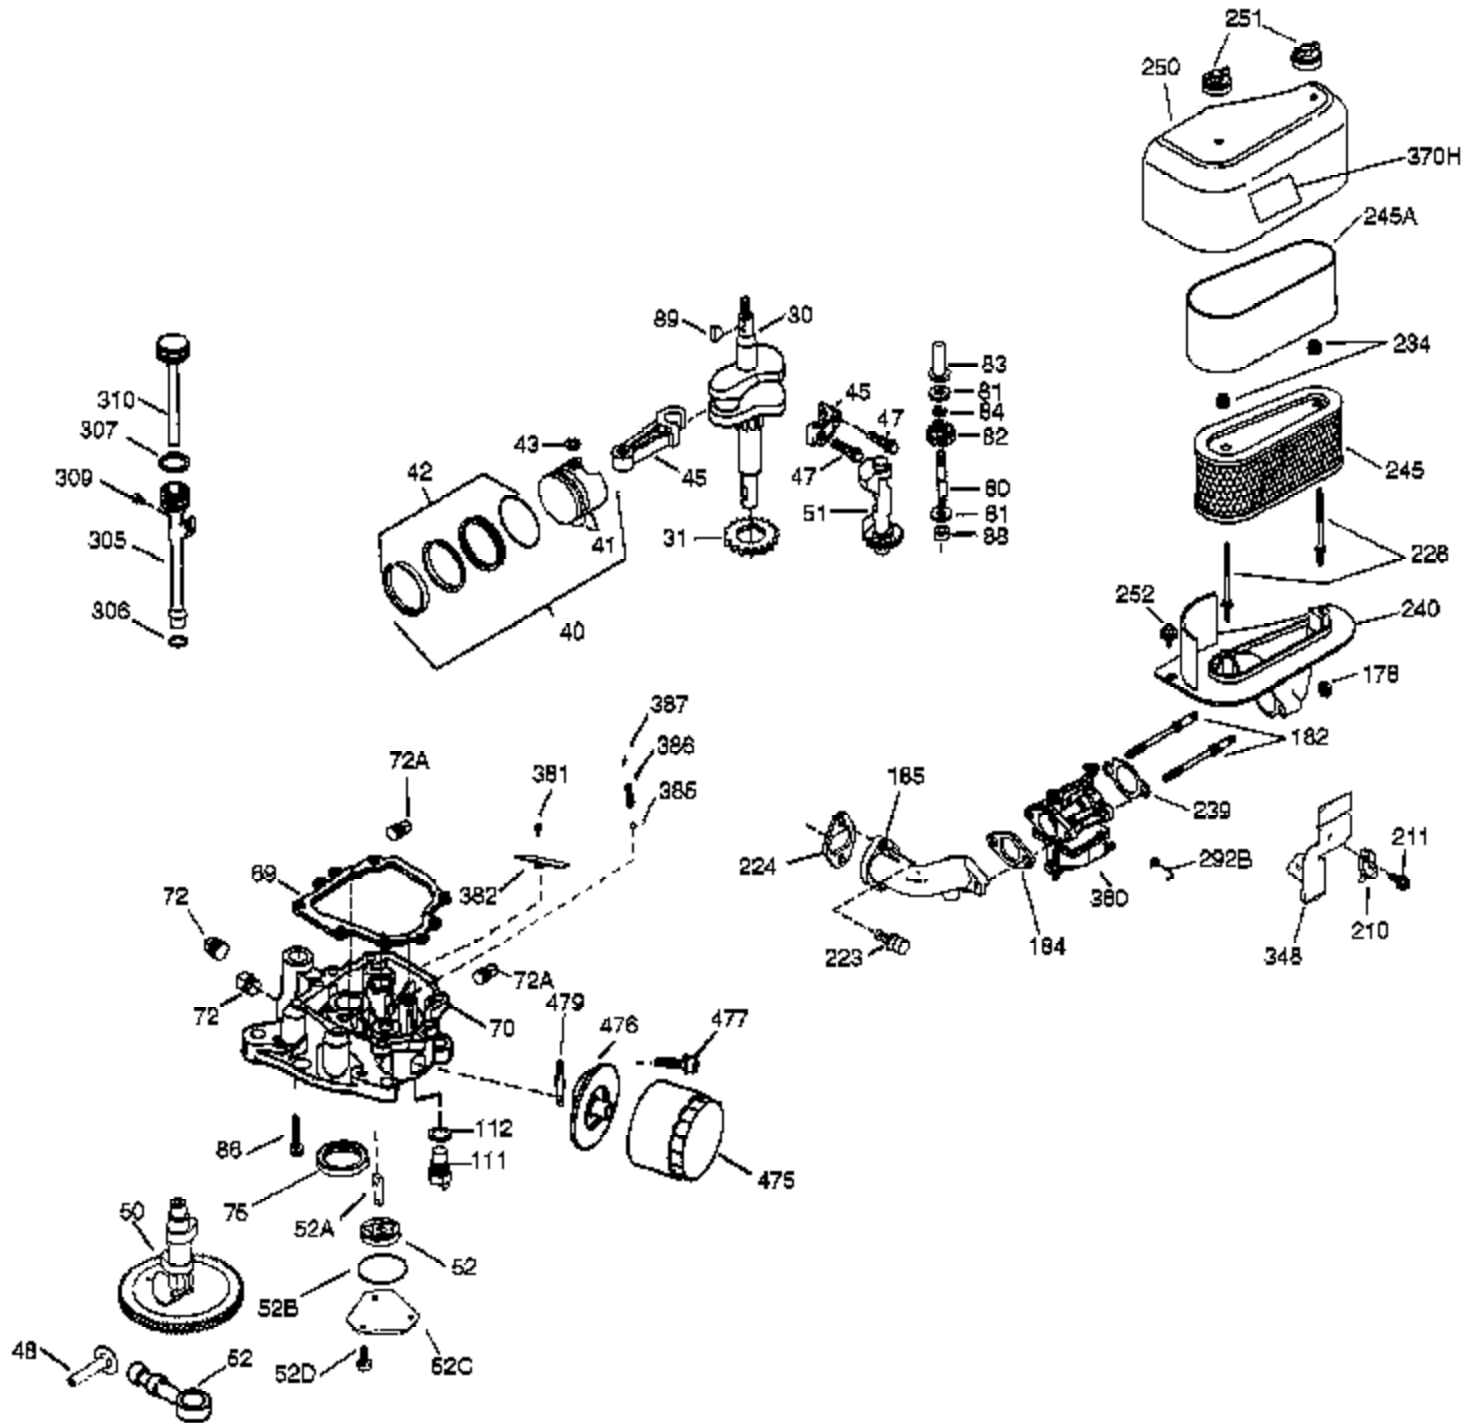

Ref #	Part Number	Qty	Description
30	36924	1	Crankshaft
31	35327	1	Counterbalance Gear
40	35776A	1	Piston, Pin & Ring Set (Std.)
40	35777A	1	Piston, Pin & Ring Set (.010" OS)
40	35778A	1	Piston, Pin & Ring Set (.020" OS)
41	35773A	1	Piston & Pin Ass'y. (Std.) (Incl. 43)
41	35774A	1	Piston & Pin Ass'y. (.010" OS) (Incl. 43)
41	35775A	1	Piston & Pin Ass'y. (.020" OS) (Incl. 43)
42	35779	1	Ring Set (Std.)
42	35780	1	Ring Set (.010" OS)
42	35781	1	Ring Set (.020" OS)
43	35772	2	Piston Pin Retaining Ring
45	36925	1	Connecting Rod Ass'y. (Incl. 47)
47	651033	2	Connecting Rod Bolt
48	35313	2	Valve Lifter
50	37078	1	Camshaft (MCR)
51	35315A	1	Counterbalance Weight
52	31356	1	Oil Pump Ass'y
69	35317	1	* Flange Gasket
70	35970	1	Mounting Flange (Incl. 72, 75 & 80)
72	31927	1	Oil Plug
75	35319	1	Oil Seal
80	35712	1	Governor Shaft
81	35479	2	Washer
82	35321	1	Governor Gear Ass'y.
83	35322	1	Governor Spool
84	29193	1	Retaining Ring
86	650833	7	Screw, 1/4-20 x 1-3/16"
88	31707A	1	Spacer
89	650592	1	Flywheel Key
178	650928	2	Lock Nut, 1/4-20
182	650925A	2	Carburetor Mounting Stud
184	36352	1	* Carburetor To Intake Pipe Gasket
185	36940	1	Intake Pipe
210	27793	1	Conduit Clip
211	650431	1	Screw, Torx T-25, 10-32 x 5/8"
223	650378	2	Screw, Torx T-30, 5/16-18 x 1-3/32"
224	36942	1	* Intake Pipe Gasket
228	650977	2	Air Cleaner Stud
234	650825	2	Nut & Lock Washer, 1/4-20
239	36358	1	* Air Cleaner Gasket
240	36355	1	Air Cleaner Body (Incl. 239)
245	36356	1	Air Cleaner Filter (Incl. 234)
245A	36357	1	Air Cleaner Filter
250	36359	1	Air Cleaner Cover
251	650886	2	Wing Nut, 1/4-20
252	650976	1	Screw, 1/4-20 x 19/32"
264B	651048	1	Muffler Mounting Stud
285	36343	1	Cup & Screen
305	36945	1	Oil Fill Tube
306	36832	1	"O" Ring
307	35499	1	"O" Ring
309	650976	1	Screw, 1/4-20 x 19/32"
310	35973	1	Dipstick
380	640065	1	Carburetor (Incl. 184)