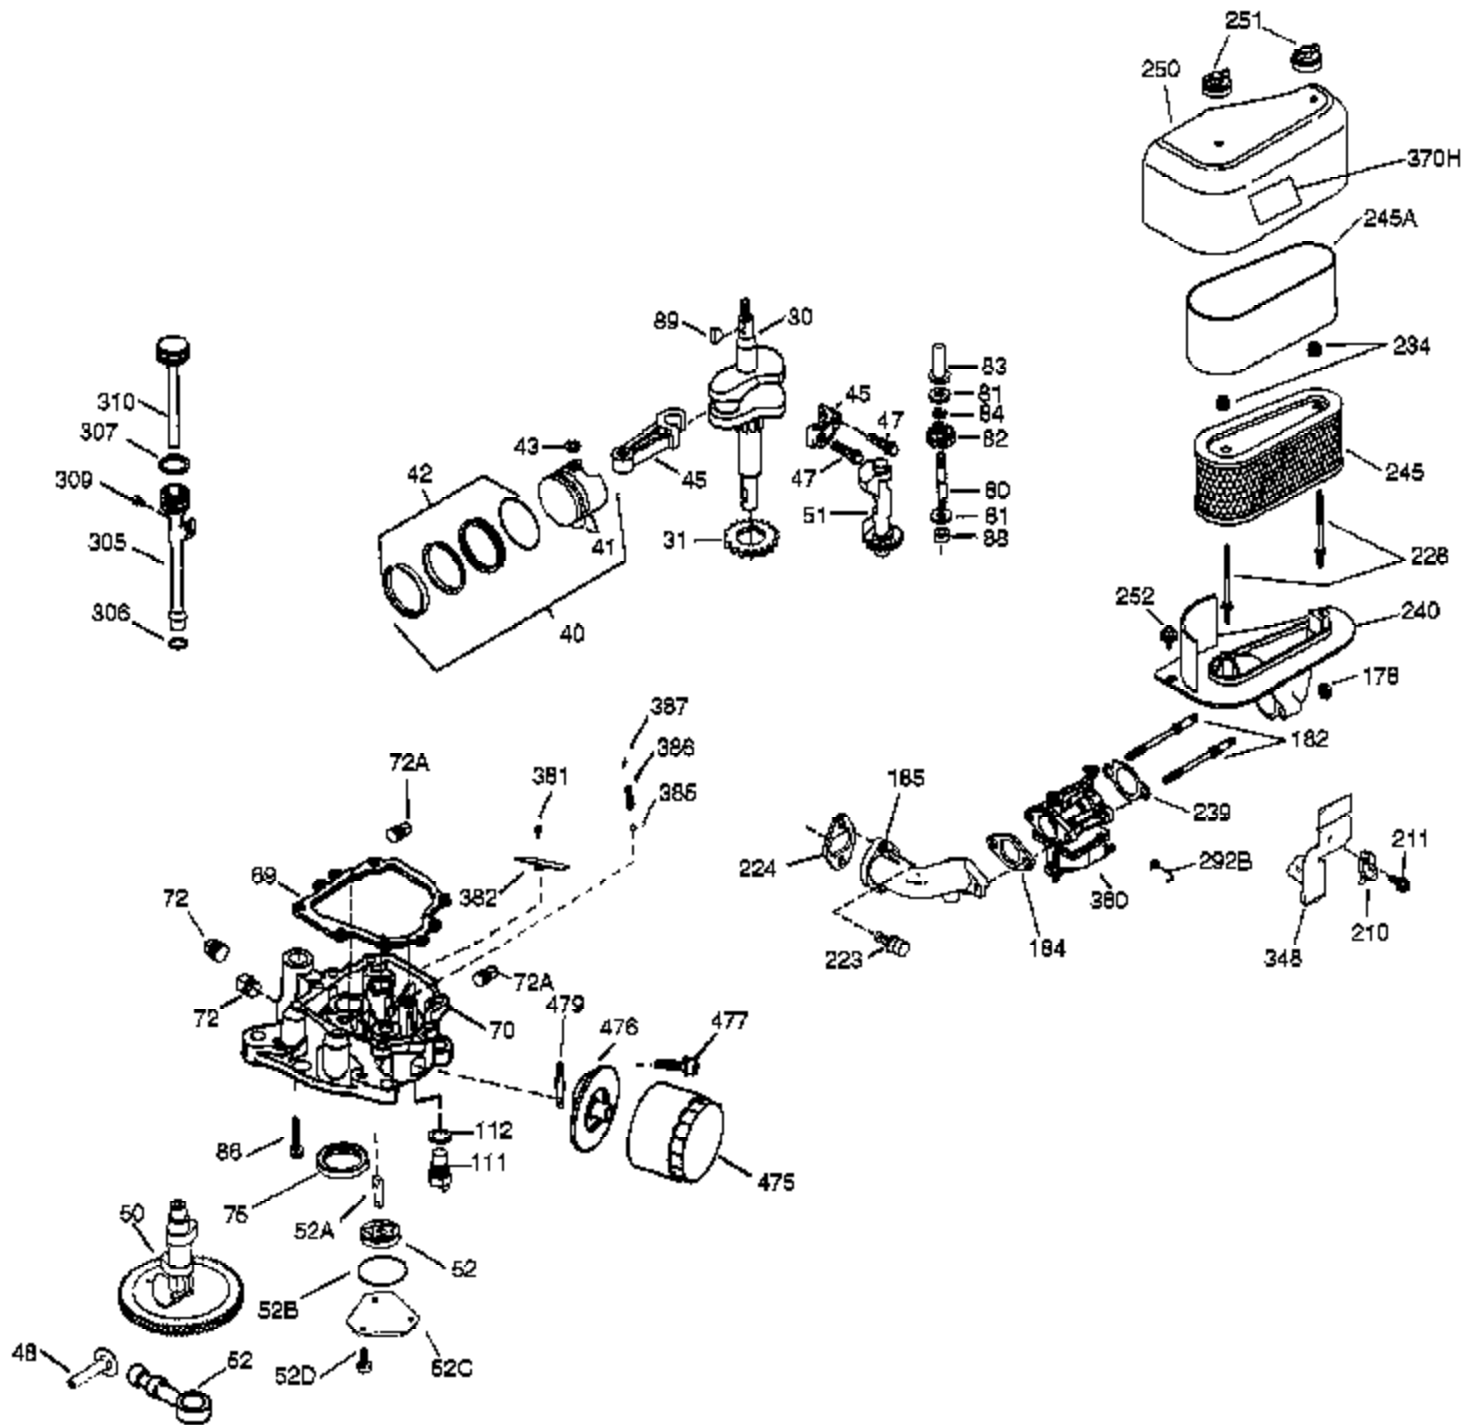

Ref #	Part Number	Qty	Description
173	36939	1	Breather Tube
174	650128	2	Screw, 10-24 x 1/2"
180	35954	1	Blower Housing Extension
181	30200	2	Screw, 10-24 x 9/16"
186	36941	1	Governor Link
186A	36991	1	Choke Link
200	36360	1	Control Bracket (Incl. 203, 204 & 212 A)
203	36482	1	Compression Spring
204	650777	1	Screw, 6-32 x 21/32"
209	650902	2	Screw, 10-32 x 7/16"
210	27793	1	Conduit Clip
211	28942	1	Screw, 10-32 x 3/8"
212A	36288	3	Bushing
260	36943	1	Blower Housing
262	30063	2	Screw, Torx T-30, 1/4-20 x 1/2"
263	36367	1	Trim Ring
264	650273	1	Screw, 5/16-18 x 5/8"
264	650273	1	Screw, 5/16-18 x 5/8"
265	36944	1	Cylinder Head Cover
269	35762	1	* Exhaust Manifold Gasket
270A	35829A	1	Exhaust Port Liner
286	36343	1	Cup & Screen
290	29774	1	Fuel Line
292	26460	4	Fuel Line Clamp
295	37147	1	Fuel Shut-Off Valve
296	34279B	1	Fuel Filter (Incl. 292)
314	650873	2	Screw, 1/4-20 x 3/4"
315	611244	1	Alternator Coil (7 Amp DC)(Incl. 322 - 323A)
319	650735	2	Screw, 10-24 x 3/8"
320	611098A	1	Regulator (7 Amp)
322A	610824	1	Connector Body
322	611117	1	Connector Body
323	611118	1	Terminal
323A	610922	3	Terminal
325	34246	1	Wire Clip
326	36210	1	Screen Plug
347	650949	3	Screw, 10-32 x 9/16"
361	650990	4	Screw, Torx T-30, 5/16-18 x 15/32"
370G	35274	1	Oil Instruction Decal
394A	650982	1	Washer
395	36914	1	Electric Starter Motor (12 Volt)
400	36947	1	* Gasket Set (Incl. items marked PK i n notes) Incl. part #'s 27896A (2), 35317 (1), 35952 (1), 36333 (1), 36352 (1), 36358 (2), 36832 (1), 36930 (1), 36932 (1), 36942 (1)
420	730225	1	SAE 30 4-Cycle Engine Oil (Quart)