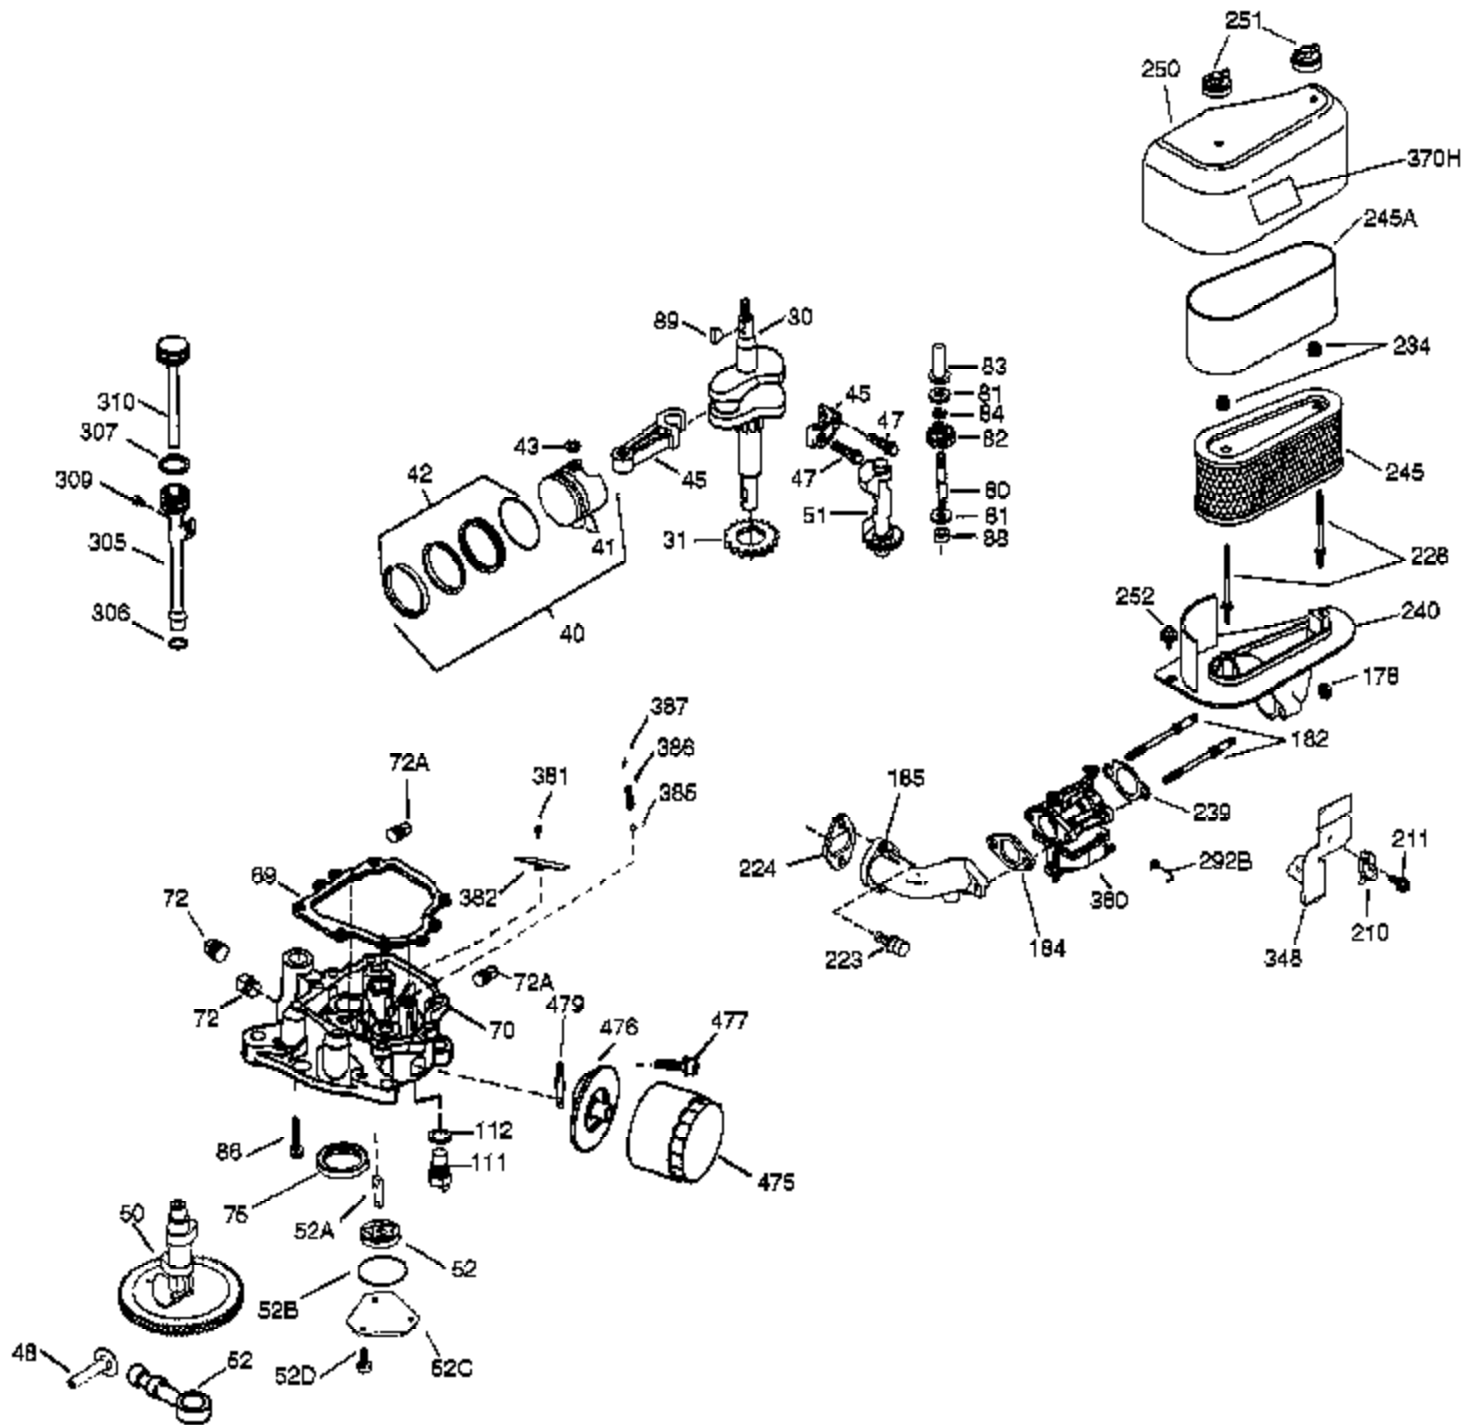

Ref #	Part Number	Qty	Description
173	36939	1	Breather Tube
174	650128	2	Screw, 10-24 x 1/2"
179	30593	1	Retainer Clip
180	35954	1	Blower Housing Extension
181	30200	2	Screw, 10-24 x 9/16"
186	36941	1	Governor Link
186A	36991	1	Choke Link
200	36360	1	Control Bracket (Incl. 203, 204 & 212 A)
203	36482	1	Compression Spring
204	650777	1	Screw, 6-32 x 21/32"
209	650902	2	Screw, 10-32 x 7/16"
210	27793	1	Conduit Clip
211	28942	1	Screw, 10-32 x 3/8"
212A	36288	3	Bushing
260	36943	1	Blower Housing
262	30063	2	Screw, Torx T-30, 1/4-20 x 1/2"
263	36367	1	Trim Ring
264	650273	1	Screw, 5/16-18 x 5/8"
264	650273	1	Screw, 5/16-18 x 5/8"
265	36944	1	Cylinder Head Cover
269	35762	1	* Exhaust Manifold Gasket
270A	35829A	1	Exhaust Port Liner
286	36343	1	Cup & Screen
291	29774	1	Fuel Line
292	26460	4	Fuel Line Clamp
295	37147	1	Fuel Shut-Off Valve
296	34279B	1	Fuel Filter (Incl. 292)
314	650873	2	Screw, 1/4-20 x 3/4"
315	611244	1	Alternator Coil (7 Amp DC)(Incl. 322 -323A)
319	650735	2	Screw, 10-24 x 3/8"
320	611098A	1	Regulator (7 Amp)
322	611117	1	Connector Body
322A	610824	1	Connector Body
323	611118	1	Terminal
323A	610922	3	Terminal
326	36210	1	Screen Plug
347	650949	3	Screw, 10-32 x 9/16"
361	650990	4	Screw, Torx T-30, 5/16-18 x 15/32"
370G	35274	1	Oil Instruction Decal
370	36261	1	Name Decal
394A	650982	1	Washer
395	36914	1	Electric Starter Motor (12 Volt)
400	36947	1	* Gasket Set (Incl. items marked PK i n notes) Incl. part #'s 27896A (2), 35317 (1), 35952 (1), 36333 (1), 36352 (1), 36358 (2), 36832 (1), 36930 (1), 36932 (1), 36942 (1)
420	730225	1	SAE 30 4-Cycle Engine Oil (Quart)