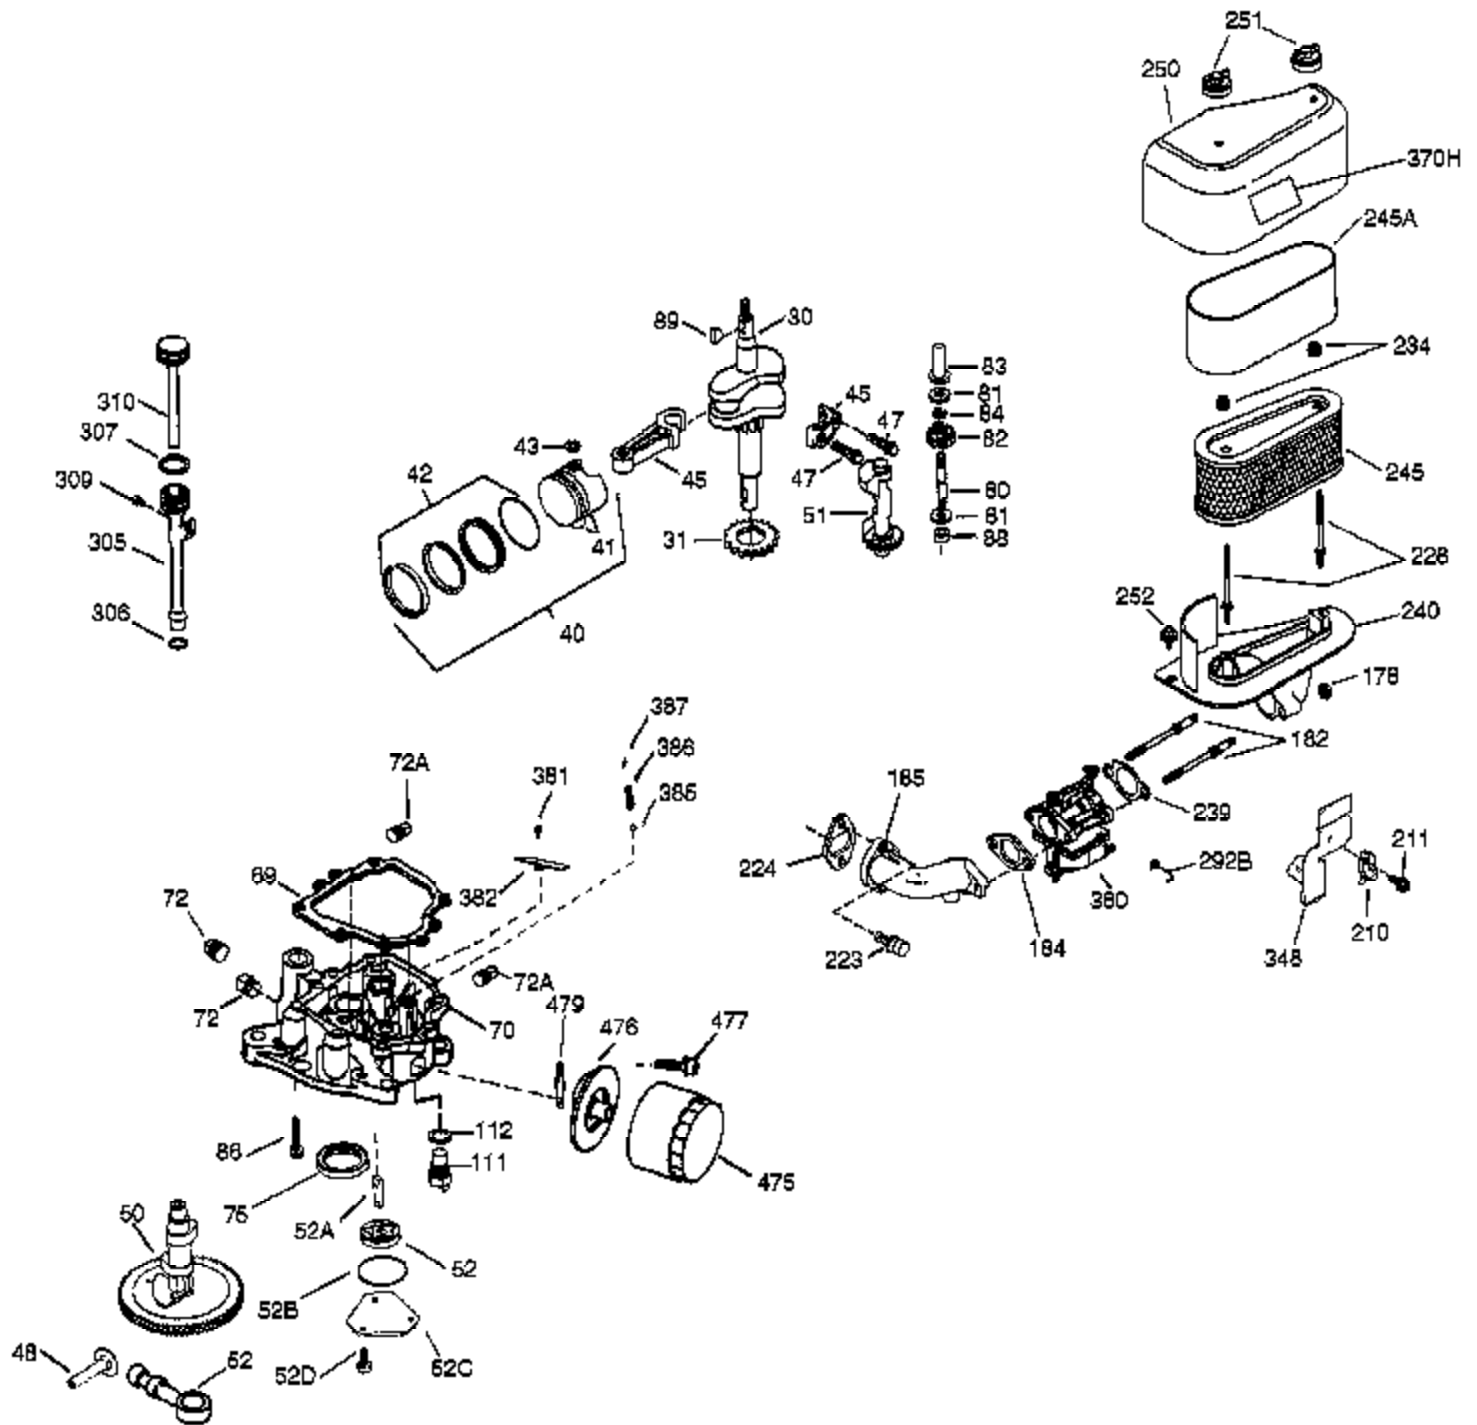

Ref #	Part Number	Qty	Description
181	30200	2	Screw, 10-24 x 9/16"
186	36941	1	Governor Link
200	36233	1	Control Bracket (Incl. 203, 204 & 212 A)
203	36482	1	Compression Spring
204	650777	1	Screw, 6-32 x 21/32"
209	650902	2	Screw, 10-32 x 7/16"
210	27793	2	Conduit Clip
211	28942	2	Screw, 10-32 x 3/8"
212A	36288	3	Bushing
260	36943	1	Blower Housing
262	30063	2	Screw, T-30, 1/4-20 x 1/2"
263	36367	1	Trim Ring
264	650273	2	Screw, 5/16-18 x 5/8"
265	36944	1	Cylinder Head Cover
270A	35829A	1	Exhaust Port Liner
276A	31588	1	Locking Plate
286	36343	1	Cup & Screen
291	30705	1	Fuel Line
292	26460	2	Fuel Line Clamp
296	34279B	1	Fuel Filter (Incl. 292)
314	650873	2	Screw, 1/4-20 x 3/4"
315	611104	1	Alternator Coil (3/5 Split)(Incl. 321 -323)
321	611161	1	Diode
322	611142	1	Connector Body
323	611118	1	Terminal
325	34246	1	Wire Clip
326	36210	1	Screen Plug
347	650949	3	Screw, 10-32 x 9/16"
361	651072	2	Screw, T-30, 5/16-18 x 1-21/32"
370G	35274	1	Oil Instruction Decal
395	37425	1	Electric Starter Motor (12 Volt)
400	36947B	1	* Gasket Set (Incl. items marked PK i n notes)
420	730225A	1	SAE 30 4-Cycle Engine Oil (Quart)