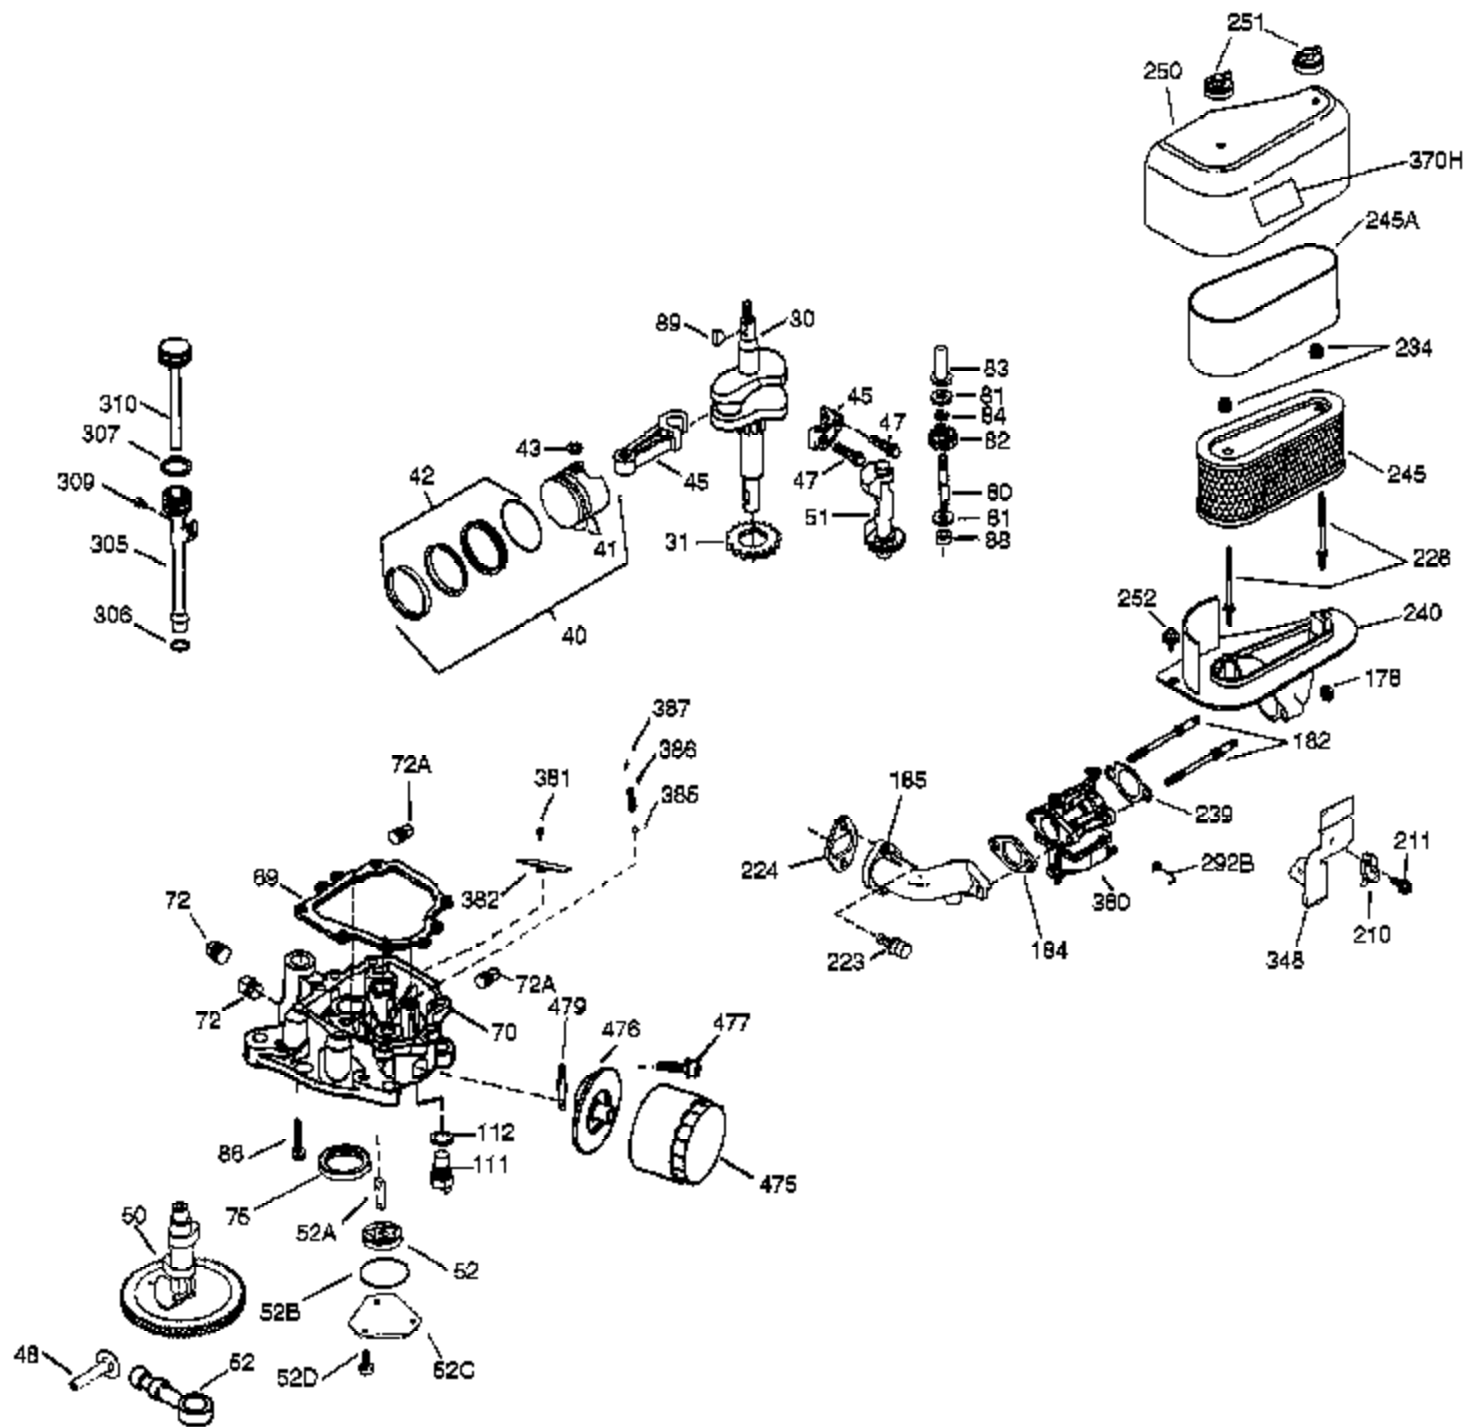

Ref #	Part Number	Qty	Description
181	30200	2	Screw, 10-24 x 9/16"
186	36941	1	Governor Link
200	36233	1	Control Bracket (Incl. 203, 204 & 212 A)
203	36482	1	Compression Spring
204	650777	1	Screw, 6-32 x 21/32"
209	650902	2	Screw, 10-32 x 7/16"
210	27793	2	Conduit Clip
211	28942	2	Screw, 10-32 x 3/8"
212A	36288	3	Bushing
260	36943	1	Blower Housing
262	30063	2	Screw, Torx T-30, 1/4-20 x 1/2"
263	36367	1	Trim Ring
264	650273	2	Screw, 5/16-18 x 5/8"
265	36944	1	Cylinder Head Cover
270A	35829A	1	Exhaust Port Liner
286	36343	1	Cup & Screen
291	30705	1	Fuel Line
292	26460	2	Fuel Line Clamp
296	34279B	1	Fuel Filter (Incl. 292)
314	650873	2	Screw, 1/4-20 x 3/4"
315	611104	1	Alternator Coil (3/5 Split)(Incl. 321 -323)
321	611161	1	Diode
322	611142	1	Connector Body
323	611118	1	Terminal
325	34246	1	Wire Clip
326	36210	1	Screen Plug
347	650949	3	Screw, 10-32 x 9/16"
361	651072	2	Screw, Torx T-30, 5/16-18 x 1-21/32"
370G	35274	1	Oil Instruction Decal
394A	650982	1	Washer
395	37425	1	Electric Starter Motor (12 Volt)
400	36947	1	* Gasket Set (Incl. items marked PK i n notes) Incl. part #'s 27896A (2), 35317 (1), 35952 (1), 36333 (1), 36352 (1), 36358 (2), 36832 (1), 36930 (1), 36932 (1), 36942 (1)
420	730225	1	SAE 30 4-Cycle Engine Oil (Quart)