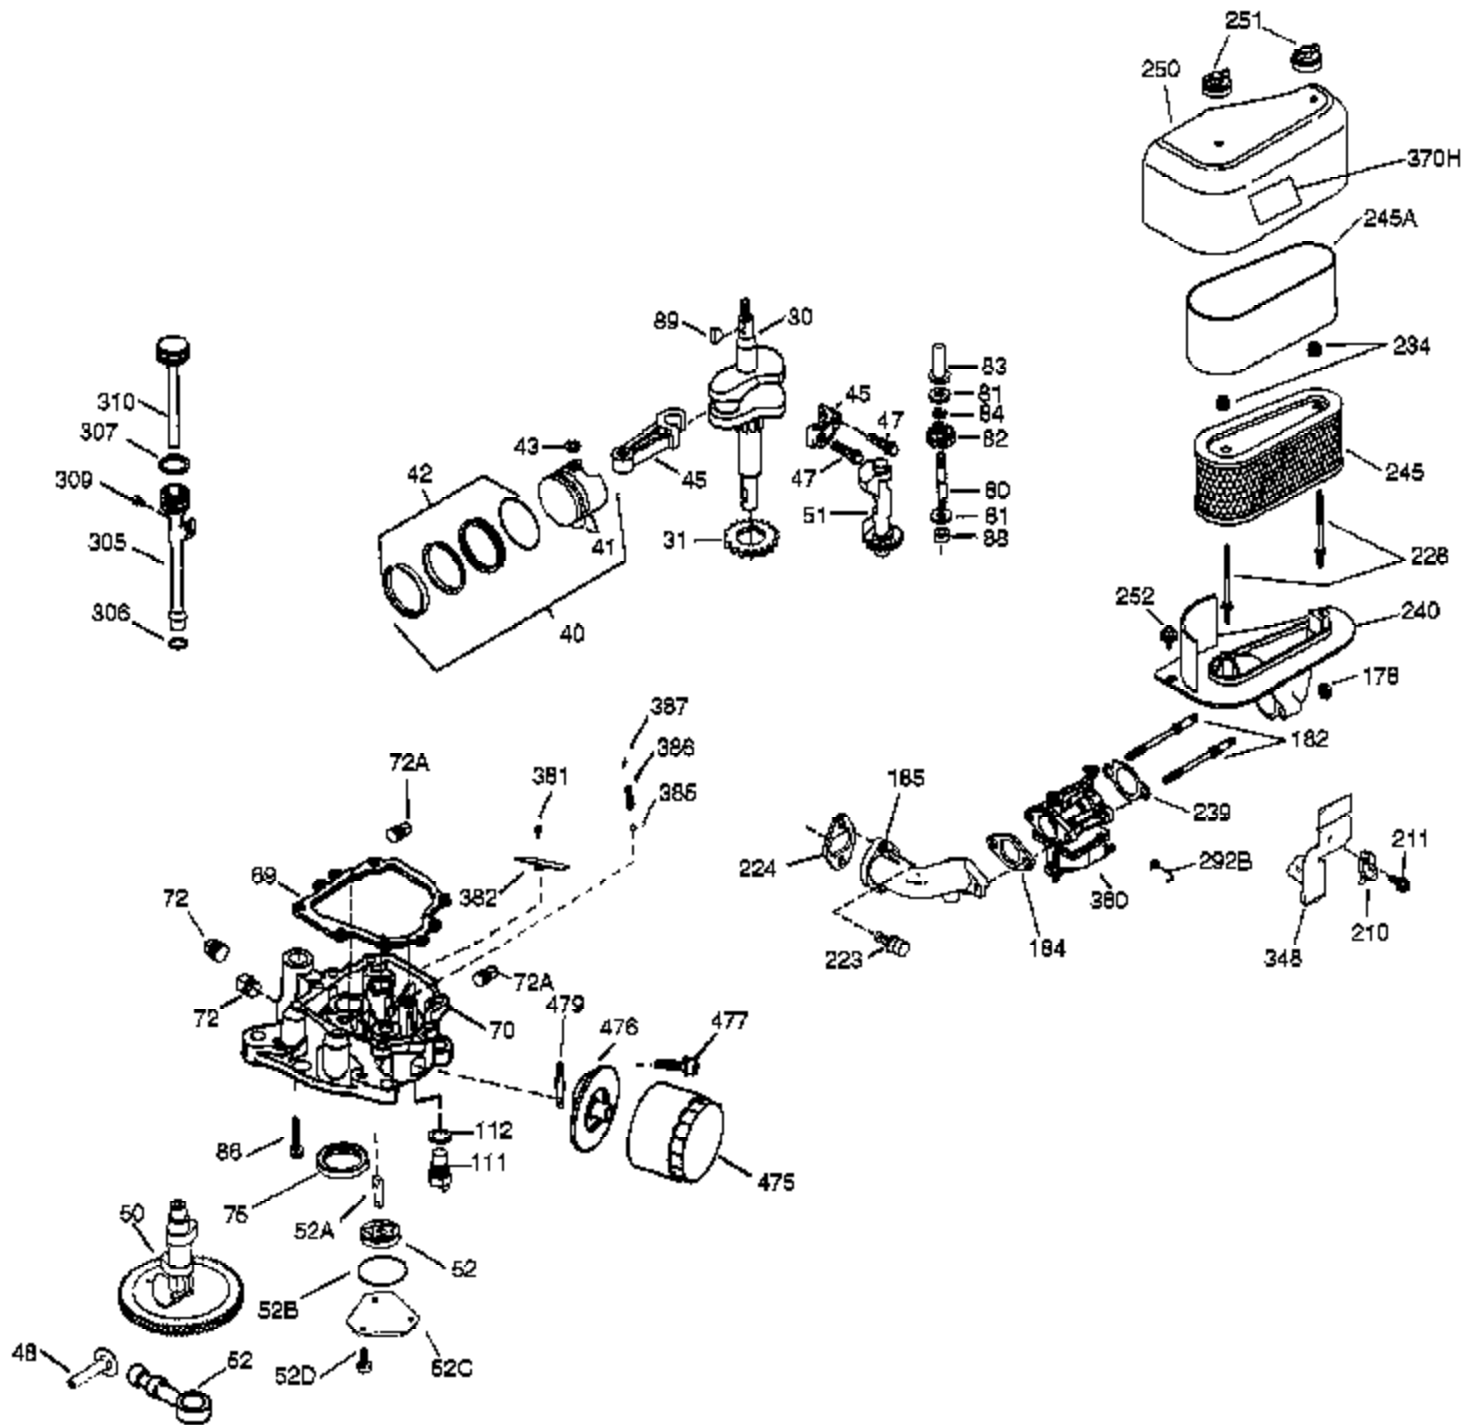

Ref #	Part Number	Qty	Description
181	30200	2	Screw, 10-24 x 9/16"
186	36941	1	Governor Link
200	36233	1	Control Bracket (Incl. 203, 204 & 212 A)
203	36482	1	Compression Spring
204	650777	1	Screw, 6-32 x 21/32"
209	650902	2	Screw, 10-32 x 7/16"
210	27793	2	Conduit Clip
211	28942	2	Screw, 10-32 x 3/8"
212A	36288	3	Bushing
260	36943	1	Blower Housing
262	30063	2	Screw, Torx T-30, 1/4-20 x 1/2"
263	36367	1	Trim Ring
264	650273	1	Screw, 5/16-18 x 5/8"
265	36944	1	Cylinder Head Cover
270A	35829A	1	Exhaust Port Liner
286	36343	1	Cup & Screen
291	30705	1	Fuel Line
292	26460	2	Fuel Line Clamp
296	34279B	1	Fuel Filter (Incl. 292)
314	650873	2	Screw, 1/4-20 x 3/4"
315	611104	1	Alternator Coil (3/5 Split)(Incl. 321 -323)
321	611161	1	Diode
322	611142	1	Connector Body
323	611118	1	Terminal
325	34246	1	Wire Clip
326	36210	1	Screen Plug
347	650949	3	Screw, 10-32 x 9/16"
361	650990	4	Screw, Torx T-30, 5/16-18 x 15/32"
370	36261	1	Name Decal
370G	35274	1	Oil Instruction Decal
394A	650982	1	Washer
395	36914	1	Electric Starter Motor (12 Volt)
400	36947	1	* Gasket Set (Incl. items marked PK i n notes) Incl. part #'s 27896A (2), 35317 (1), 35952 (1), 36333 (1), 36352 (1), 36358 (2), 36832 (1), 36930 (1), 36932 (1), 36942 (1)
420	730225	1	SAE 30 4-Cycle Engine Oil (Quart)