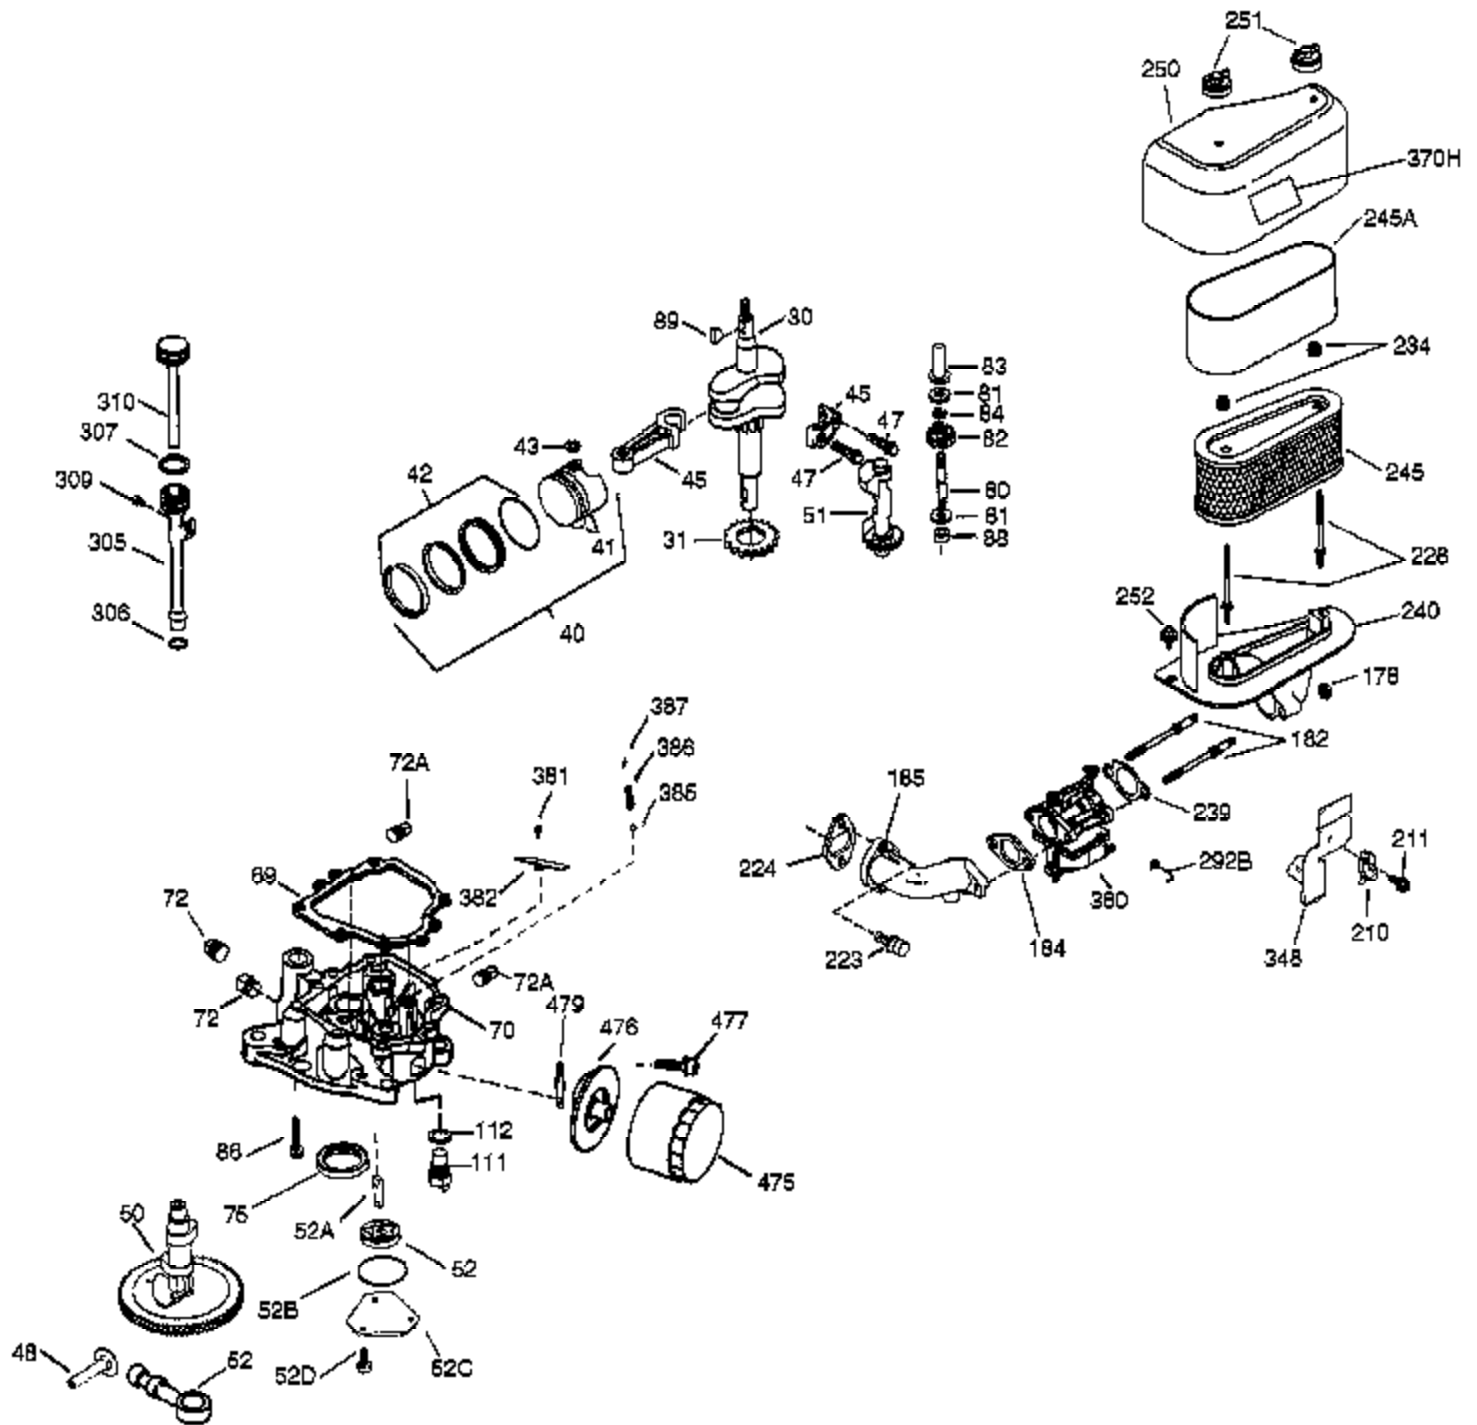

Ref #	Part Number	Qty	Description
30	36924	1	Crankshaft
31	35327	1	Counterbalance Gear
40	35776A	1	Piston, Pin & Ring Set (Std.)
40	35777A	1	Piston, Pin & Ring Set (.010" OS)
40	35778A	1	Piston, Pin & Ring Set (.020" OS)
41	35773A	1	Piston & Pin Ass'y. (Std.) (Incl. 43)
41	35774A	1	Piston & Pin Ass'y. (.010" OS) (Incl. 43)
41	35775A	1	Piston & Pin Ass'y. (.020" OS) (Incl. 43)
42	35779	1	Ring Set (Std.)
42	35780	1	Ring Set (.010" OS)
42	35781	1	Ring Set (.020" OS)
43	35772	2	Piston Pin Retaining Ring
45	36925	1	Connecting Rod Ass'y. (Incl. 47)
47	651033	2	Connecting Rod Bolt
48	35313	2	Valve Lifter
50	37078	1	Camshaft (MCR)
51	35315A	1	Counterbalance Weight
52	31356	1	Oil Pump Ass'y
62	650760	1	Screw, 8-32 x 3/8"
69	35317	1	* Mounting Flange Gasket
70	37091	1	Mounting Flange (Incl. 72, 75 & 80)
72	31927	1	Oil Drain Plug
75	35319	1	Oil Seal
80	35712	1	Governor Shaft
81	35479	2	Washer
82	35321	1	Governor Gear Ass'y.
83	35322	1	Governor Spool
84	29193	1	Retaining Ring
86	650833	7	Screw, 1/4-20 x 1-3/16"
88	31707A	1	Spacer
89	650592	1	Flywheel Key
111	611189	1	Low Oil Sensor (Incl. 112)
112	36434	1	* Oil Sensor Gasket
178	650928	2	Lock Nut, 1/4-20
182	650925A	2	Carburetor Mounting Stud
184	36352	1	* Carburetor To Intake Pipe Gasket
185	36940	1	Intake Pipe
210	27793	2	Conduit Clip
211	28942	2	Screw, 10-32 x 3/8"
223	650378	2	Screw, Torx T-30, 5/16-18 x 1-3/32"
224	36942	1	* Intake Pipe Gasket
228	650977	2	Air Cleaner Stud
234	650825	2	Nut & Lock Washer, 1/4-20
239	36358	1	* Air Cleaner Gasket
240	36355	1	Air Cleaner Body (Incl. 239)
245A	36357	1	Air Cleaner Filter
245	36356	1	Air Cleaner Filter (Incl. 234)
250	36359	1	Air Cleaner Cover
251	650886	2	Wing Nut, 1/4-20
252	650976	1	Screw, 1/4-20 x 19/32"
286	36343	1	Cup & Screen
305	36945	1	Oil Fill Tube
306	36832	1	Fill Tube Gasket
307	35499	1	"O" Ring
309	650976	1	Screw, 1/4-20 x 19/32"
310	35973	1	Dipstick
380	640065	1	Carburetor (Incl. 184)