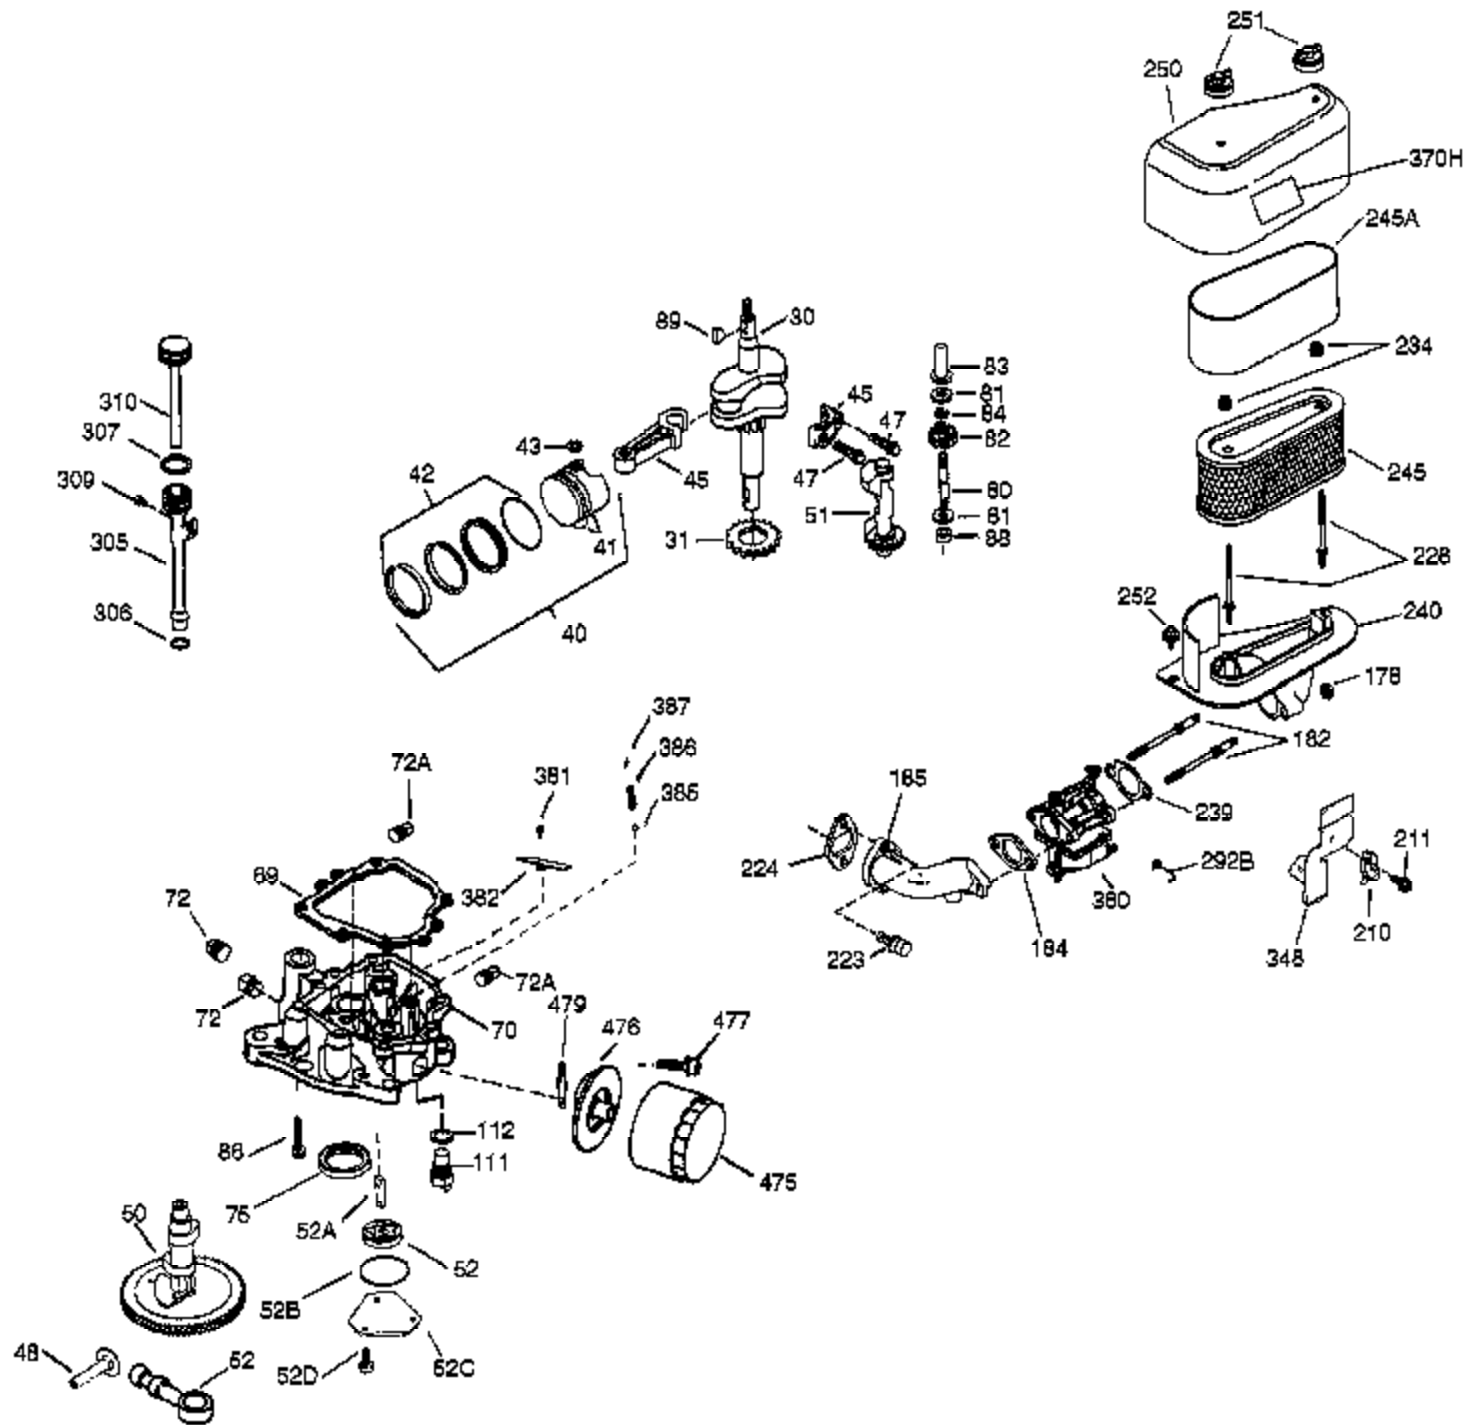

Ref #	Part Number	Qty	Description
186	36941	1	Governor Link
186A	36991	1	Choke Link
200	36360	1	Control Bracket (Incl. 203, 204 & 212 A)
203	36482	1	Compression Spring
204	651019	1	Screw, T-10, 6-32 x 41/64"
209	650902	2	Screw, 10-32 x 7/16"
210	27793	1	Conduit Clip
211	28942	1	Screw, 10-32 x 3/8"
212A	36288	3	Bushing
260	36943	1	Blower Housing
262	30063	2	Screw, T-30, 1/4-20 x 1/2"
263	36367	1	Trim Ring
264A	651045	1	Heat Shield Mounting Stud
264	650273	1	Screw, 5/16-18 x 5/8"
265	36944	1	Cylinder Head Cover
269	35762	2	* Exhaust Manifold Gasket
270A	35829A	1	Exhaust Port Liner
270	36235	1	Exhaust Manifold
271	35293	1	Locking Plate
276A	31588	1	Locking Plate
277	650876	2	Screw, 5/16-18 x 1-1/4"
286	36343	1	Cup & Screen
291	30705	1	Fuel Line
292	26460	2	Fuel Line Clamp
296	34279B	1	Fuel Filter (Incl. 292)
314	650873	2	Screw, 1/4-20 x 3/4"
315	611104	1	Alternator Coil (3/5 Split)(Incl. 321 - 323)
321	611161	1	Diode
322	611142	1	Connector Body
323	611118	1	Terminal
325	34246	1	Wire Clip
326	36210	1	Screen Plug
347	650949	3	Screw, 10-24 x 9/16"
361	651072	2	Screw, T-30, 5/16-18 x 1-21/32"
370G	35274	1	Oil Instruction Decal
395	37425	1	Electric Starter Motor (Incl. 361)
400	36947B	1	* Gasket Set (Incl. items marked PK i n notes)
420	730225A	1	SAE 30 4-Cycle Engine Oil (Quart)