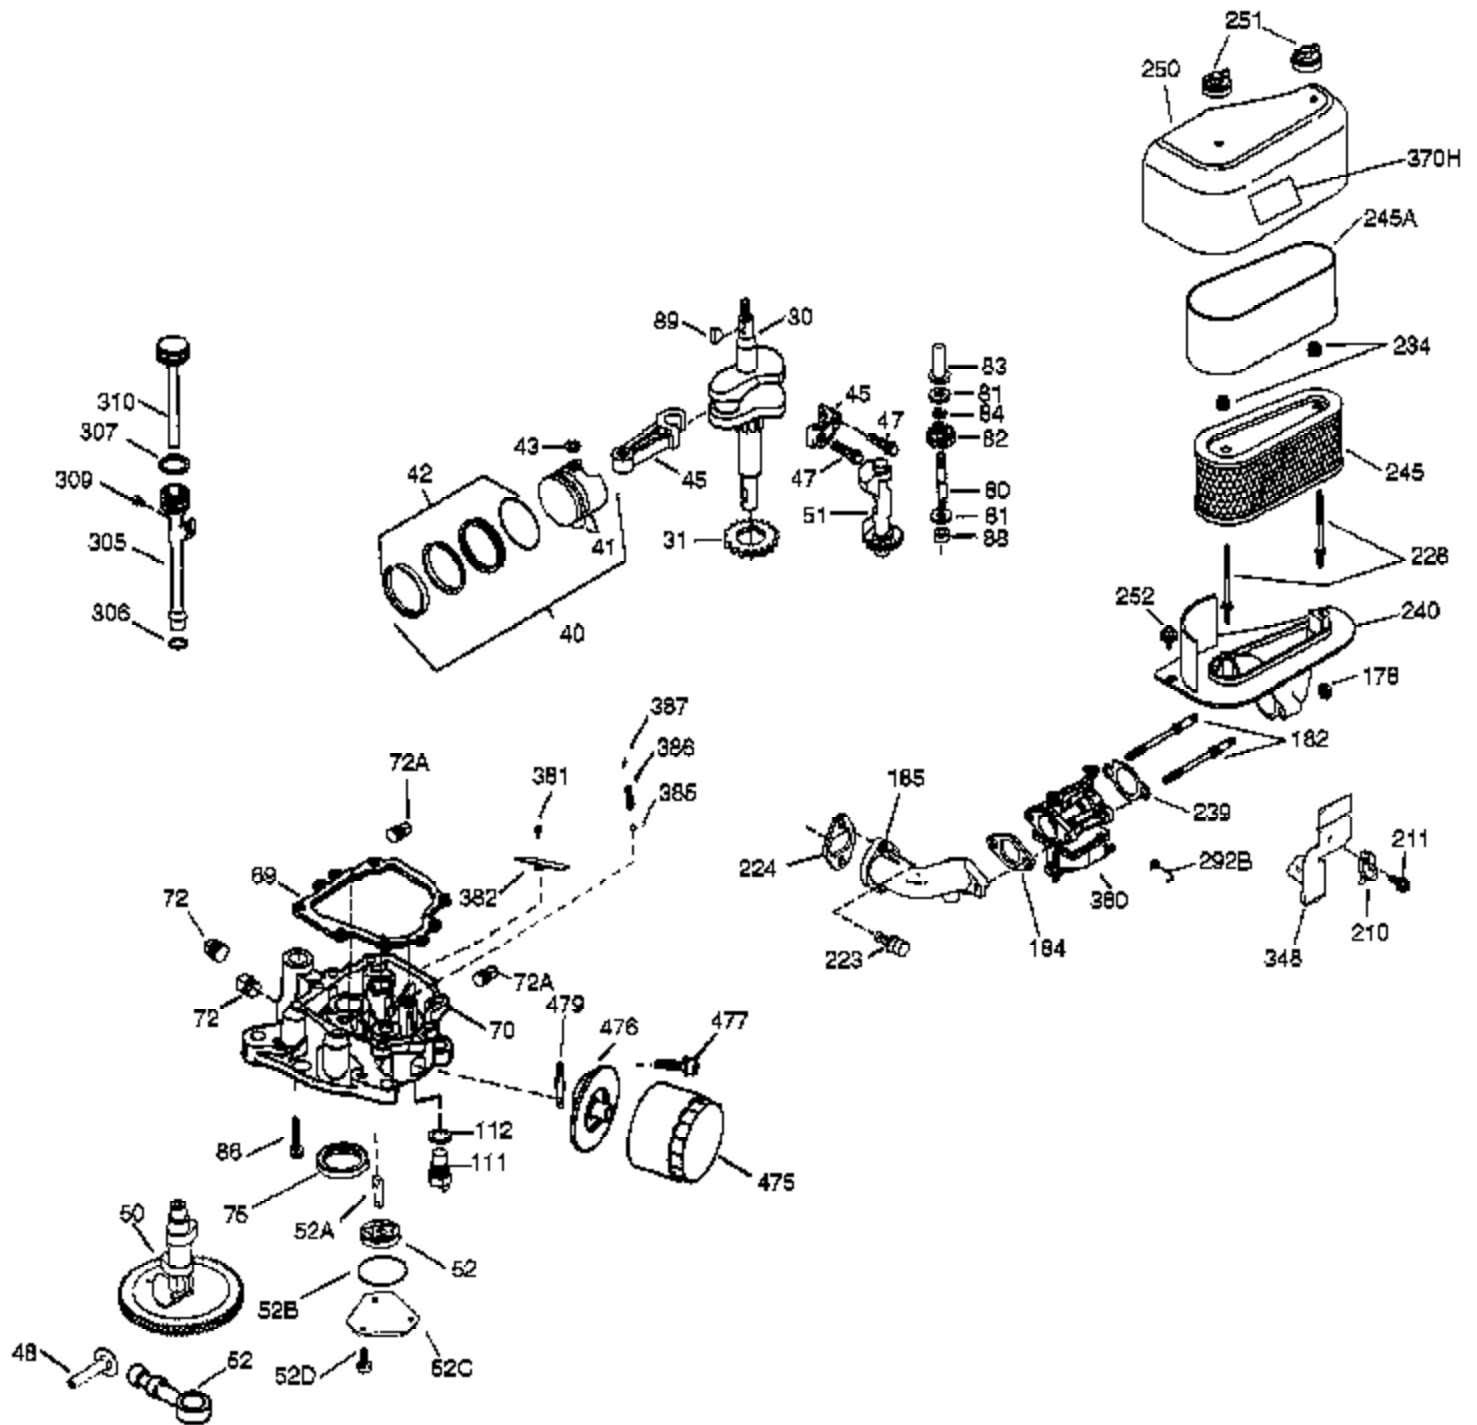

Ref #	Part Number	Qty	Description
200	36360	1	Control Bracket (Incl. 203, 204 & 212 A)
203	36482	1	Compression Spring
204	650777	1	Screw, 6-32 x 21/32"
209	650902	2	Screw, 10-32 x 7/16"
210	27793	1	Conduit Clip
211	28942	1	Screw, 10-32 x 3/8"
212A	36288	3	Bushing
260	36943	1	Blower Housing
262	30063	2	Screw, Torx T-30, 1/4-20 x 1/2"
263	36367	1	Trim Ring
264A	651045	1	Screw, Torx T-30, 5/16-18 x 15/32"
264A	651046	1	Screw, 5/16-18 x 5/8"
264	650273	1	Screw, 5/16-18 x 5/8"
265	36944	1	Cylinder Head Cover
269	35762	2	* Exhaust Manifold Gasket
270	36235	1	Exhaust Manifold
270A	35829A	1	Exhaust Port Liner
271	35293	1	Locking Plate
277	650876	2	Screw, 5/16-18 x 1-1/4"
286	36343	1	Cup & Screen
291	30705	1	Fuel Line
292	26460	2	Fuel Line Clamp
296	34279B	1	Fuel Filter (Incl. 292)
314	650873	2	Screw, 1/4-20 x 3/4"
315	611104	1	Alternator Coil (3/5 Split)(Incl. 321 -323)
321	611161	1	Diode
322	611114	1	Connector Body
323	611118	1	Terminal
325	34246	1	Wire Clip
326	36210	1	Screen Plug
347	650949	3	Screw, 10-32 x 9/16"
361	650990	4	Screw, Torx T-30, 5/16-18 x 15/32"
370	36261	1	Name Decal
370G	35274	1	Oil Instruction Decal
394A	650982	1	Washer
395	36914	1	Electric Starter Motor (12 Volt)
400	36947	1	* Gasket Set (Incl. items marked PK i n notes) Incl. part #'s 27896A (2), 35317 (1), 35952 (1), 36333 (1), 36352 (1), 36358 (2), 36832 (1), 36930 (1), 36932 (1), 36942 (1)
420	730225	1	SAE 30 4-Cycle Engine Oil (Quart)