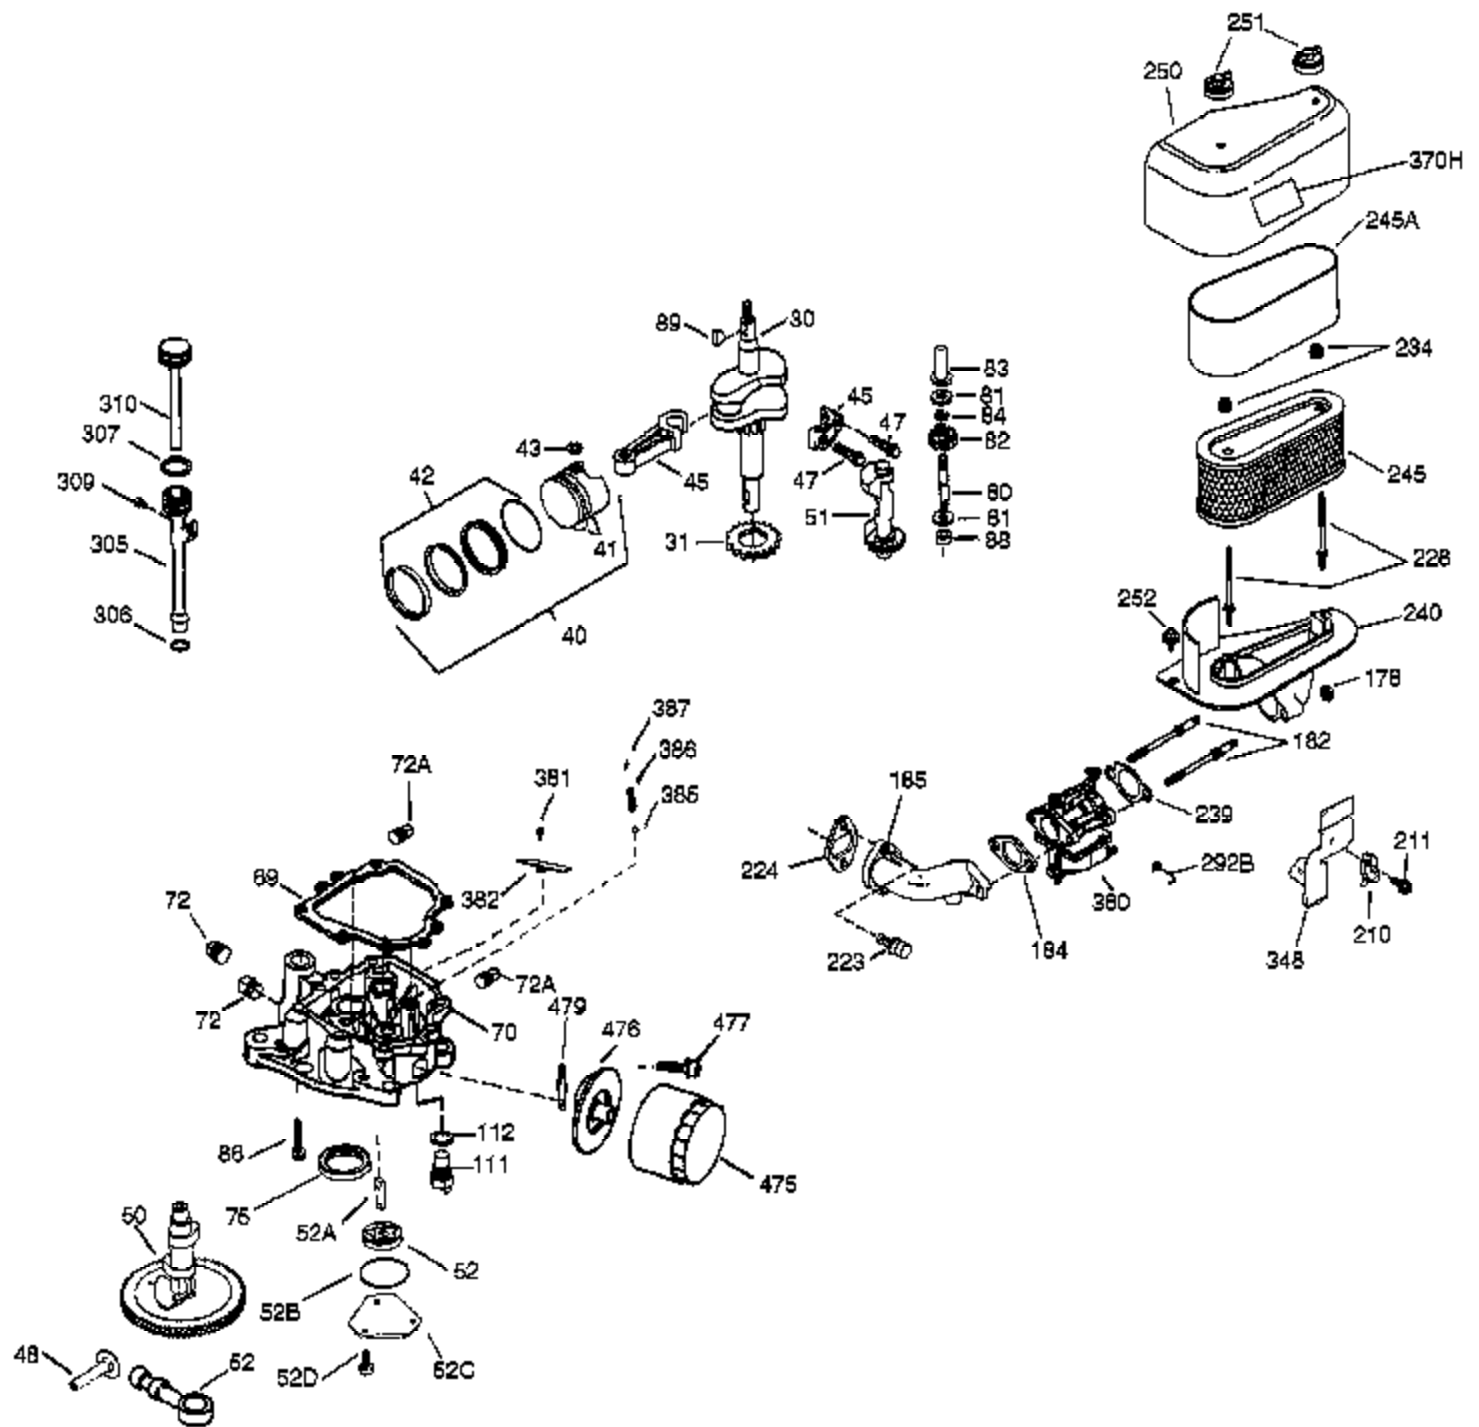

Ref #	Part Number	Qty	Description
30	36924	1	Crankshaft
31	35327	1	Counterbalance Gear
40	35776	1	Piston, Pin & Ring Set (Std.)
40	35777	1	Piston, Pin & Ring Set (.010" OS)
40	35778	1	Piston, Pin & Ring Set (.020" OS)
41	35773	1	Piston & Pin Ass'y. (Std.) (Incl. 43)
41	35774	1	Piston & Pin Ass'y. (.010" OS) (Incl. 43)
41	35775	1	Piston & Pin Ass'y. (.020" OS) (Incl. 43)
42	35779	1	Ring Set (Std.)
42	35780	1	Ring Set (.010" OS)
42	35781	1	Ring Set (.020" OS)
43	35772	2	Piston Pin Retaining Ring
45	36925	1	Connecting Rod Ass'y. (Incl. 47)
47	651033	2	Connecting Rod Bolt
48	35313	2	Valve Lifter
50	36926	1	Camshaft (MCR)
51	35315A	1	Counterbalance Weight
52A	36331	1	Oil Pump Shaft
52B	36333	1	* "O" Ring
52C	36334	1	Oil Pump Cover (Incl. 52B)
52D	650888	3	Screw, Torx T-30, 1/4-20 x 43/64"
52	36332	1	Oil Pump Assembly
69	35317	1	* Mounting Flange Gasket
70	36928	1	Mounting Flange (Incl. 72, 75, 80 & 3 81-387)
72	31927	1	Oil Drain Plug
75	35319	1	Oil Seal
80	35712	1	Governor Shaft
81	35479	2	Washer
82	35321	1	Governor Gear Ass'y.
83	35322	1	Governor Spool
84	29193	1	Retaining Ring
86	650833	7	Screw, 1/4-20 x 1-3/16"
88	31707A	1	Spacer
89	650592	1	Flywheel Key
178	650928	2	Lock Nut, 1/4-20
182	650925A	2	Carburetor Mounting Stud
184	36352	1	* Carburetor To Intake Pipe Gasket
185	36940	1	Intake Pipe
210	27793	2	Conduit Clip
211	28942	2	Screw, 10-32 x 3/8"
223	650378	2	Screw, Torx T-30, 5/16-18 x 1-3/32"
224	36942	1	* Intake Pipe Gasket
228	650977	2	Air Cleaner Stud
234	650825	2	Nut & Lock Washer, 1/4-20
239	36358	1	* Air Cleaner Gasket
240	36355	1	Air Cleaner Body (Incl. 239)
245	36356	1	Air Cleaner Filter (Incl. 234)
245A	36357	1	Air Cleaner Filter
250	36359	1	Air Cleaner Cover
251	650886	2	Wing Nut, 1/4-20
252	650976	1	Screw, 1/4-20 x 19/32"
286	36343	1	Cup & Screen
292B	36946	1	Fuel Line Clamp
305	36945	1	Oil Fill Tube
306	36832	1	Fill Tube Gasket
307	35499	1	"O" Ring
309	650976	1	Screw, 1/4-20 x 19/32"
310	35973	1	Dipstick