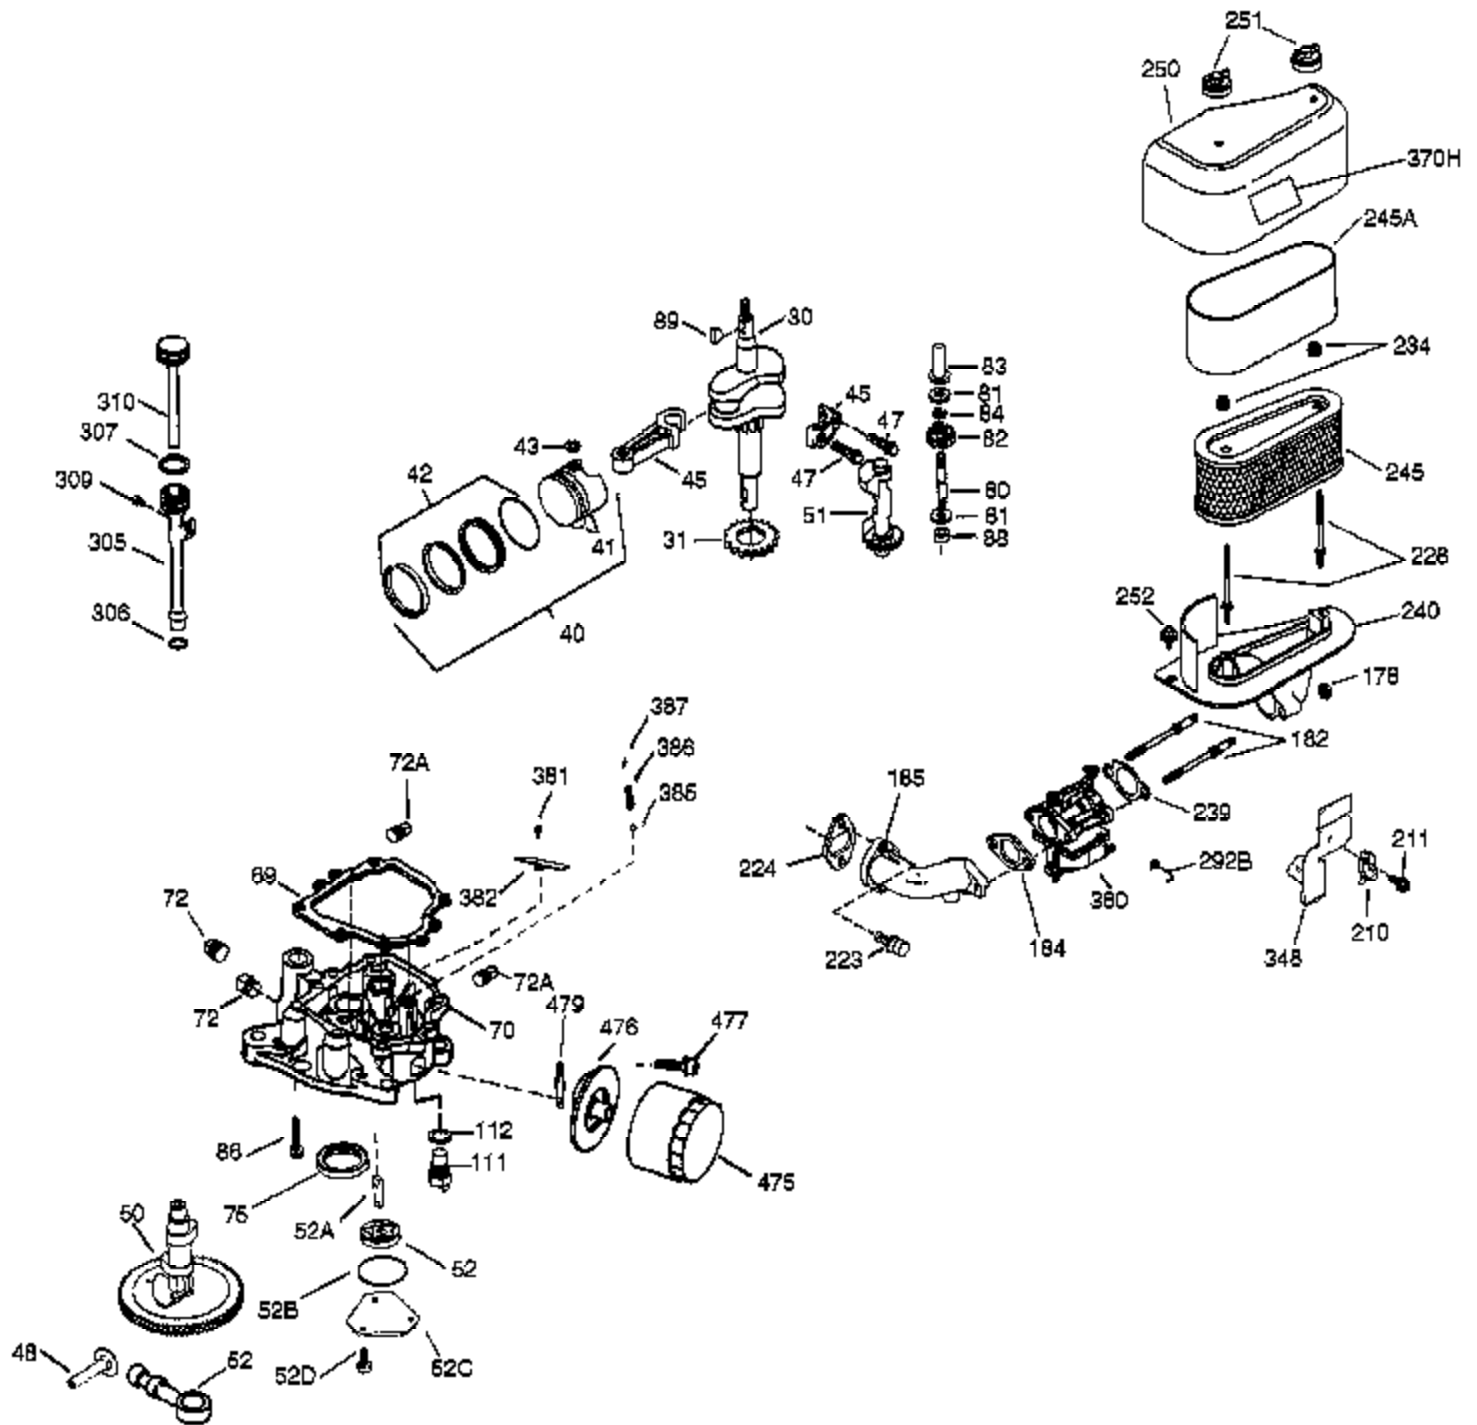

Ref #	Part Number	Qty	Description
y	0		RPM High 3200 to 3400 RPM Low 1950 to 2250
30	36924	1	Crankshaft
31	35327	1	Counterbalance Gear
40	35776A	1	Piston, Pin & Ring Set (Std.)
40	35777A	1	Piston, Pin & Ring Set (.010" OS)
40	35778A	1	Piston, Pin & Ring Set (.020" OS)
41	35773A	1	Piston & Pin Ass'y. (Std.) (Incl. 43)
41	35774A	1	Piston & Pin Ass'y. (.010" OS) (Incl. 43)
41	35775A	1	Piston & Pin Ass'y. (.020" OS) (Incl. 43)
42	35779	1	Ring Set (Std.)
42	35780	1	Ring Set (.010" OS)
42	35781	1	Ring Set (.020" OS)
43	35772	2	Piston Pin Retaining Ring
45	36925	1	Connecting Rod Ass'y. (Incl. 47)
47	651033	2	Connecting Rod Bolt
48	35313	2	Valve Lifter
50	37078	1	Camshaft (MCR)
51	35315A	1	Counterbalance Weight
52	31356	1	Oil Pump Ass'y
69	35317	1	* Mounting Flange Gasket
70	35970	1	Mounting Flange (Incl. 72, 75 & 80)
72	31927	1	Oil Drain Plug
75	35319	1	Oil Seal
80	35712	1	Governor Shaft
81	35479	2	Washer
82	35321	1	Governor Gear Ass'y.
83	35322	1	Governor Spool
84	29193	1	Retaining Ring
86	650833	7	Screw, 1/4-20 x 1-3/16"
88	31707A	1	Spacer
89	650592	1	Flywheel Key
178	650928	2	Lock Nut, 1/4-20
182	650925A	2	Carburetor Mounting Stud
184	36352	1	* Carburetor To Intake Pipe Gasket
185	36940	1	Intake Pipe
210	27793	1	Conduit Clip
211	650431	1	Screw, Torx T-25, 10-32 x 5/8"
223	650378	2	Screw, Torx T-30, 5/16-18 x 1-3/32"
224	36942	1	* Intake Pipe Gasket
228	650977	2	Air Cleaner Stud
234	650825	2	Nut & Lock Washer, 1/4-20
239	36358	2	* Air Cleaner Gasket
240	36355	1	Air Cleaner Body (Incl. 239)
245	36356	1	Air Cleaner Filter (Incl. 234)
245A	36357	1	Air Cleaner Filter
250	36359	1	Air Cleaner Cover
251	650886	2	Wing Nut, 1/4-20
252	650976	1	Screw, 1/4-20 x 19/32"
286	36343	1	Cup & Screen
305	36945	1	Oil Fill Tube
306	36832	1	Fill Tube Gasket
307	35499	1	"O" Ring
309	650976	1	Screw, 1/4-20 x 19/32"
310	35973	1	Dipstick
380	640065	1	Carburetor (Incl. 184)