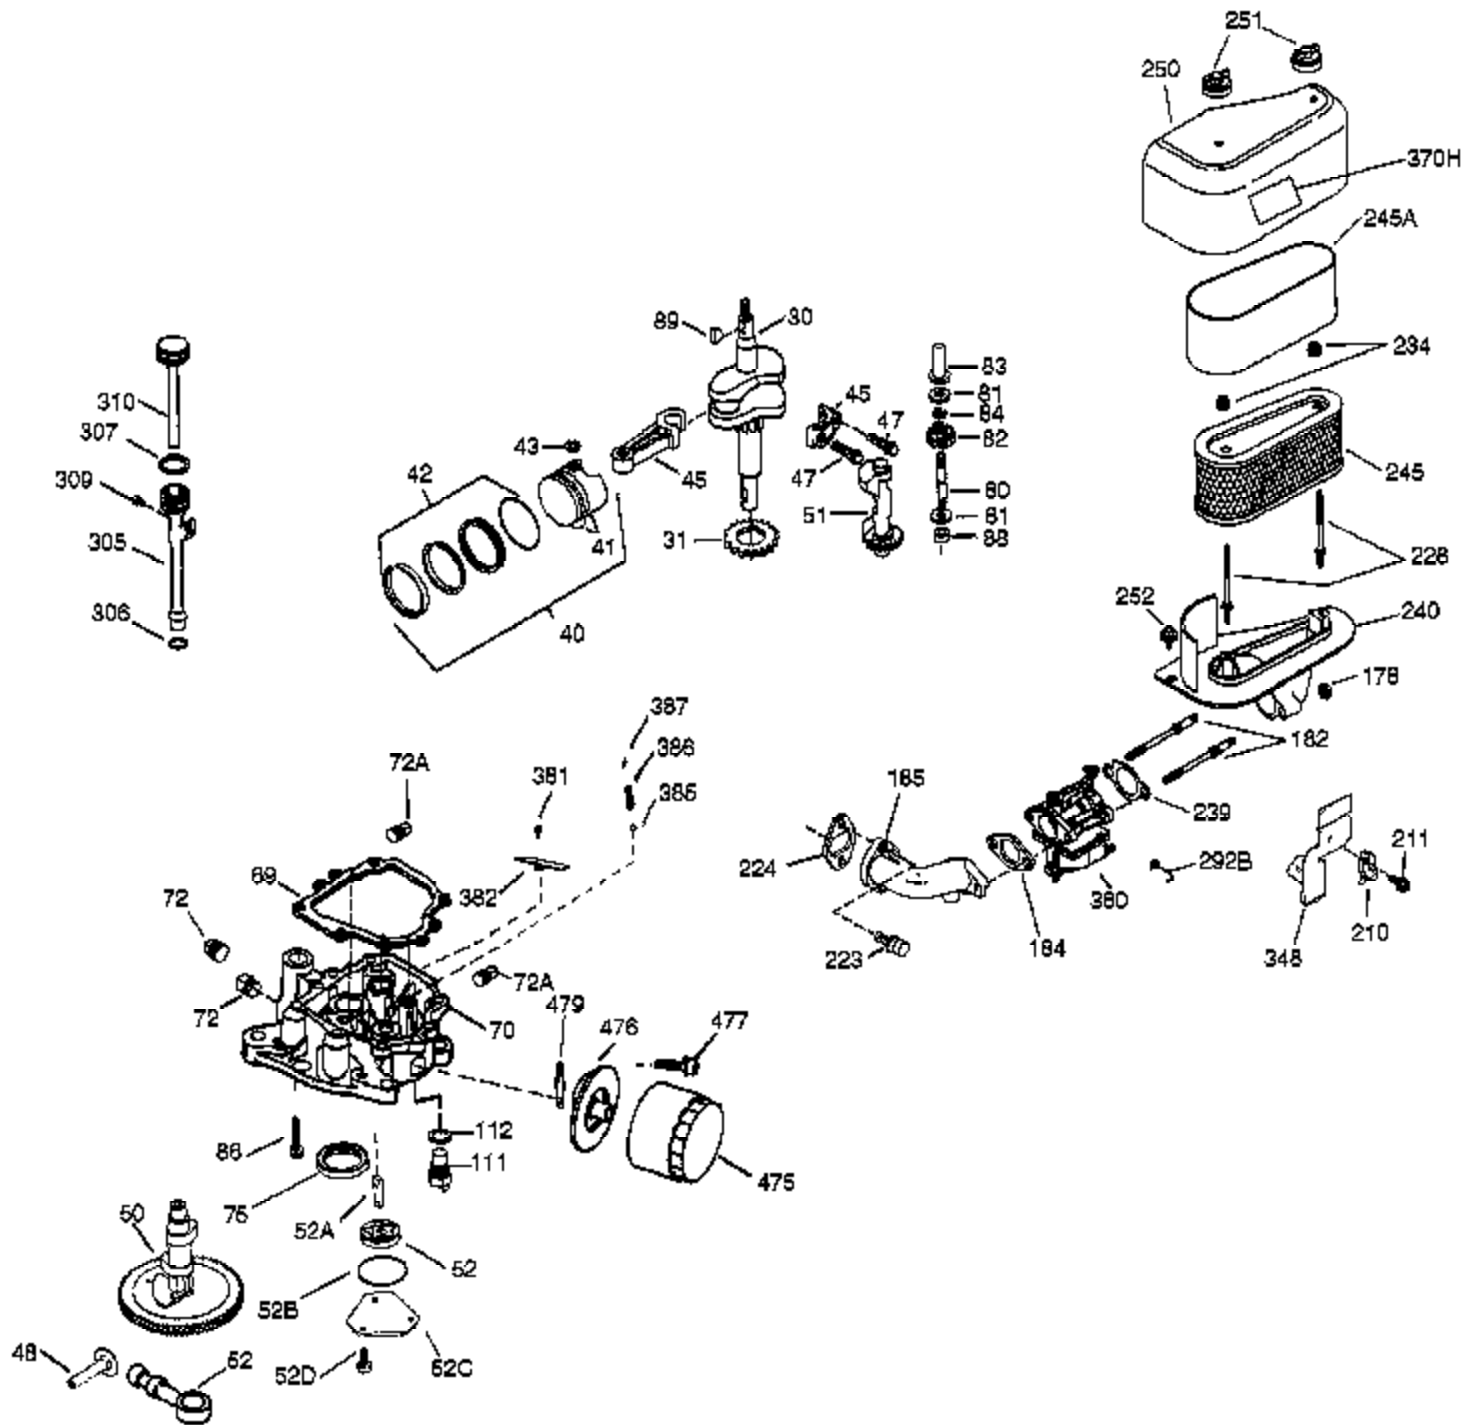

Ref #	Part Number	Qty	Description
30	36924	1	Crankshaft
31	35327	1	Counterbalance Gear
40	35776	1	Piston, Pin & Ring Set (Std.)
40	35777	1	Piston, Pin & Ring Set (.010" OS)
40	35778	1	Piston, Pin & Ring Set (.020" OS)
41	35773	1	Piston & Pin Ass'y. (Std.) (Incl. 43)
41	35774	1	Piston & Pin Ass'y. (.010" OS) (Incl. 43)
41	35775	1	Piston & Pin Ass'y. (.020" OS) (Incl. 43)
42	35779	1	Ring Set (Std.)
42	35780	1	Ring Set (.010" OS)
42	35781	1	Ring Set (.020" OS)
43	35772	2	Piston Pin Retaining Ring
45	36925	1	Connecting Rod Ass'y. (Incl. 47)
47	651033	2	Connecting Rod Bolt
48	35313	2	Valve Lifter
50	37078	1	Camshaft (MCR)
51	35315A	1	Counterbalance Weight
52	31356	1	Oil Pump Ass'y
69	35317	1	* Mounting Flange Gasket
70	35970	1	Mounting Flange (Incl. 72, 75 & 80)
72	31927	1	Oil Drain Plug
75	35319	1	Oil Seal
80	35712	1	Governor Shaft
81	35479	2	Washer
82	35321	1	Governor Gear Ass'y.
83	35322	1	Governor Spool
84	29193	1	Retaining Ring
86	650833	7	Screw, 1/4-20 x 1-3/16"
88	31707A	1	Spacer
89	650592	1	Flywheel Key
178	650928	2	Lock Nut, 1/4-20
182	650925A	2	Carburetor Mounting Stud
184	36352	1	* Carburetor To Intake Pipe Gasket
185	36940	1	Intake Pipe
210	27793	1	Conduit Clip
211	650431	1	Screw, Torx T-25, 10-32 x 5/8"
223	650378	2	Screw, Torx T-30, 5/16-18 x 1-3/32"
224	36942	1	* Intake Pipe Gasket
228	650977	2	Air Cleaner Stud
234	650825	2	Nut & Lock Washer, 1/4-20
239	36358	2	* Air Cleaner Gasket
240	36355	1	Air Cleaner Body (Incl. 239)
245	36356	1	Air Cleaner Filter (Incl. 234)
245A	36357	1	Air Cleaner Filter
250	36359	1	Air Cleaner Cover
251	650886	2	Wing Nut, 1/4-20
252	650976	1	Screw, 1/4-20 x 19/32"
286	36343	1	Cup & Screen
305	36945	1	Oil Fill Tube
306	36832	1	Fill Tube Gasket
307	35499	1	"O" Ring
309	650976	1	Screw, 1/4-20 x 19/32"
310	35973	1	Dipstick
380	640065	1	Carburetor (Incl. 184)