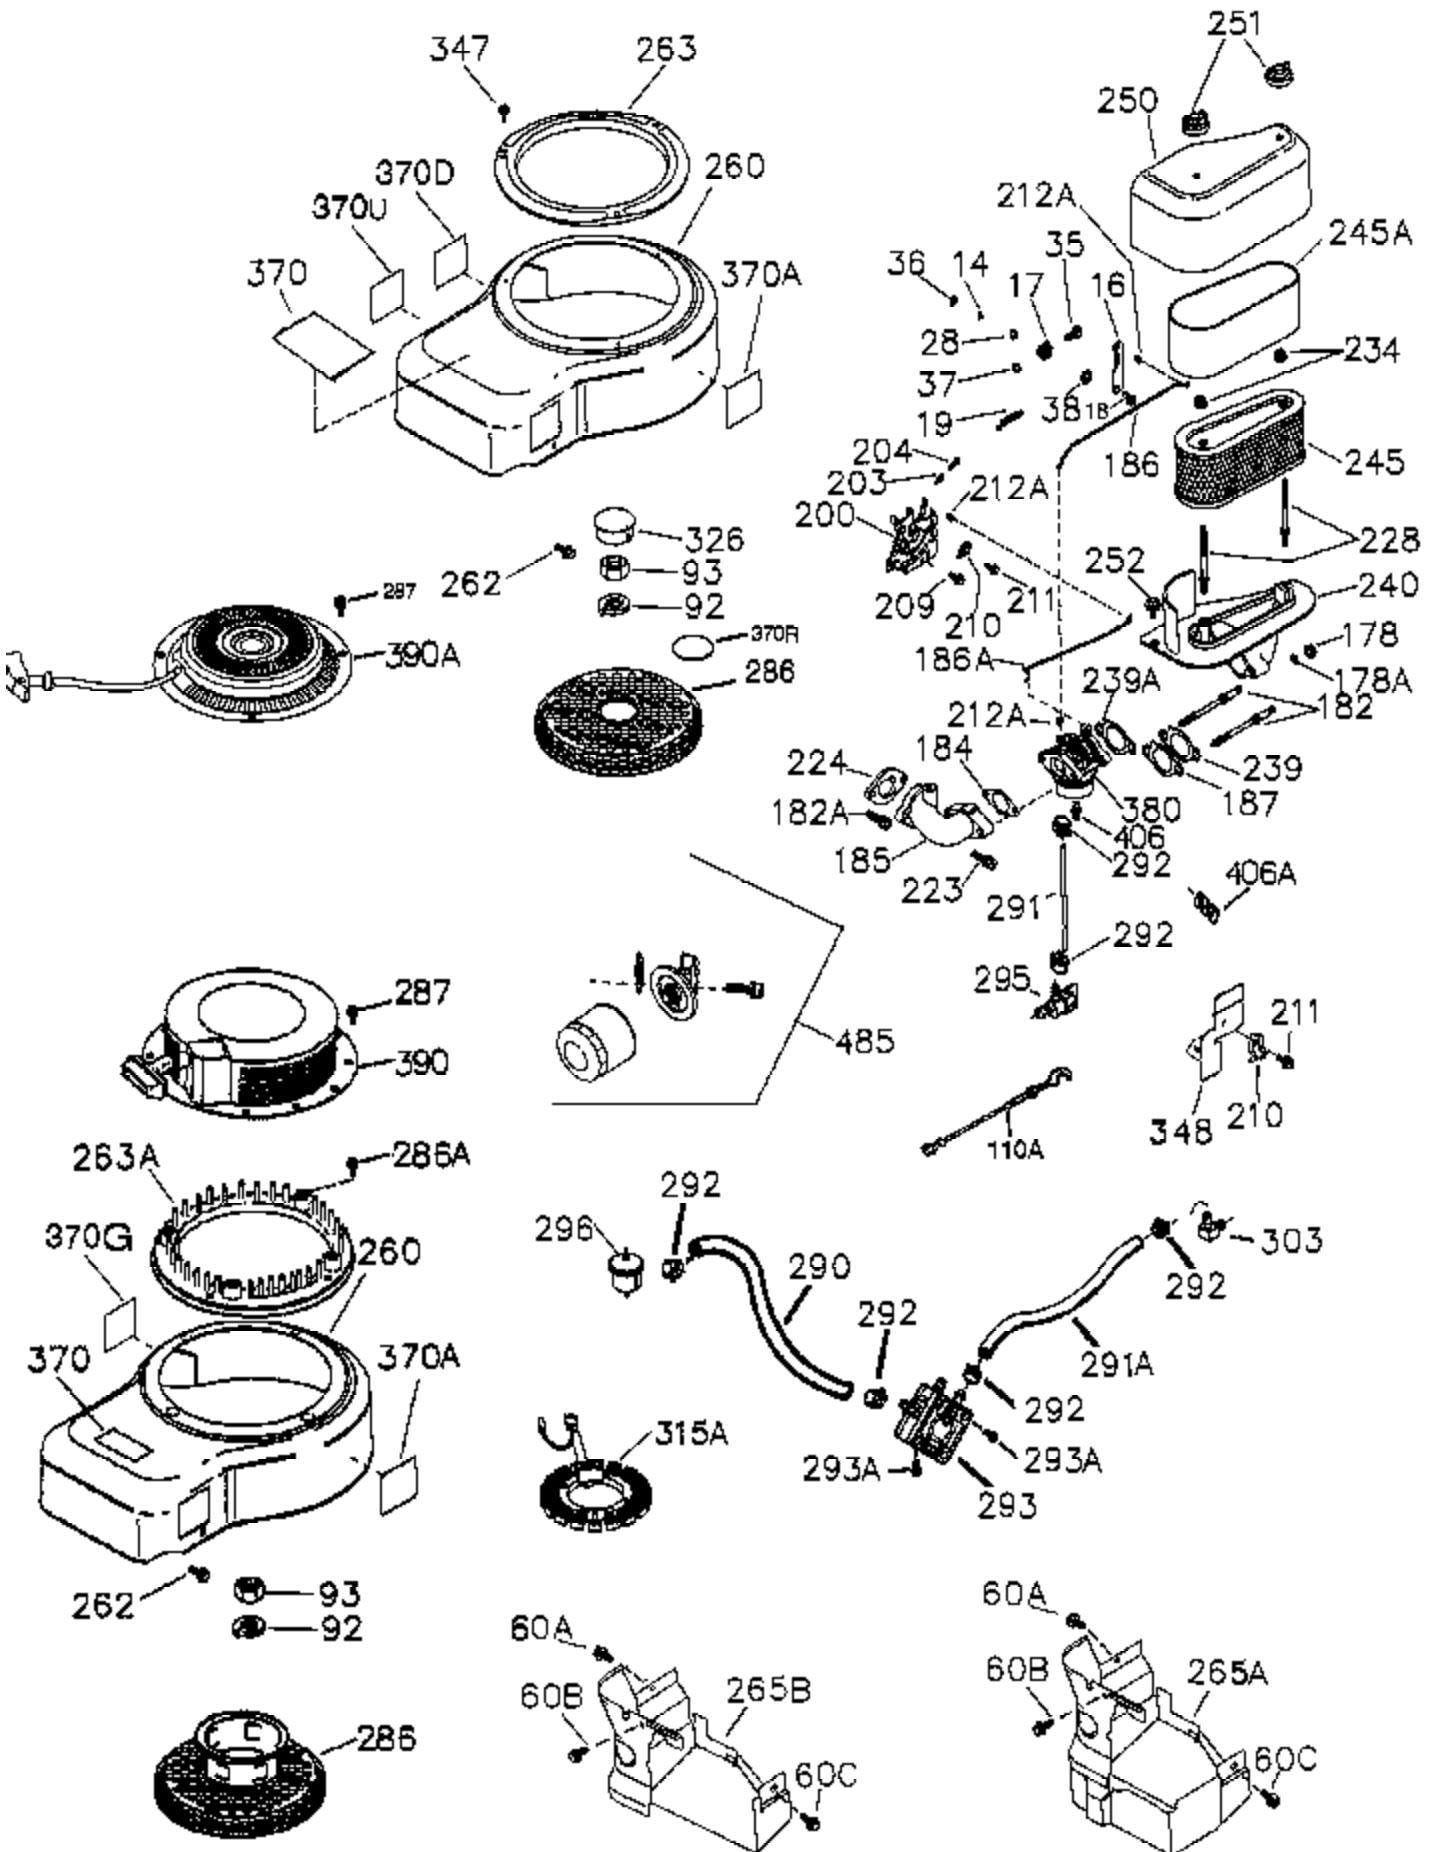

Ref #	Part Number	Qty	Description
400	36567	1	* Gasket Set (Incl. items marked PK i n notes) Incl. one each of part #'s:35952, 36304, 36333, 36335, 36337, 36348, 36352, 36358, 36365, 36490, 36565
420	730225	1	SAE 30 4-Cycle Engine Oil (Quart)
475	36563	1	Oil Filter
476	36374B	1	Oil Filter Adapter
477	650978	2	Screw Torx T-30, 5/16-18 x 1-7/16"
479	36335	2	* Oil Passage Gasket