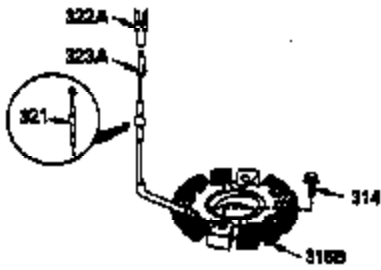

Engine Parts List #2

Ref #	Part Number	Qty	Description
323B	610922	1	Terminal
330	36419	1	Wire Harness (Incl. 322,322A,322B,323 ,323A&323B)
337	36407	1	Deflector
380	640164	1	Carburetor (Incl. 184)
400	35947	1	* Gasket Set (Incl. items marked PK i n notes) Incl. part #'s 27896A (2), 33263 (1), 33629 (2), 35317 (1), 35762 (2), 35946 (1), 35952 (1), 35958 (1), 36832 (1)
900	0	1	Replacement Engine 752328A, order fro m 71-999
900	0	1	Replacement Short Block 752321, order from 71-999