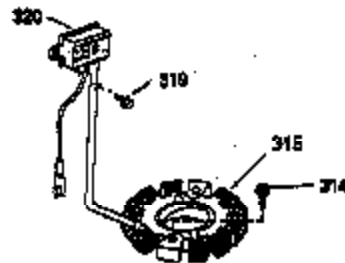

Engine Parts List #2

Ref #	Part Number	Qty	Description
323B	610922	1	Terminal
330	36419	1	Wire Harness (Incl. 322,322A,322B,323 ,323A&323B)
337	36407	1	Deflector
380	640164	1	Carburetor (Incl. 184)
400	35947	1	* Gasket Set (Incl. items marked PK i n notes) Incl. part #'s 27896A (2), 33263 (1), 33629 (2), 35317 (1), 35762 (2), 35946 (1), 35952 (1), 35958 (1), 36832 (1)
900	0	1	Replacement Engine 752328A, order fro m 71-999
900	0	1	Replacement Short Block 752321, order from 71-999