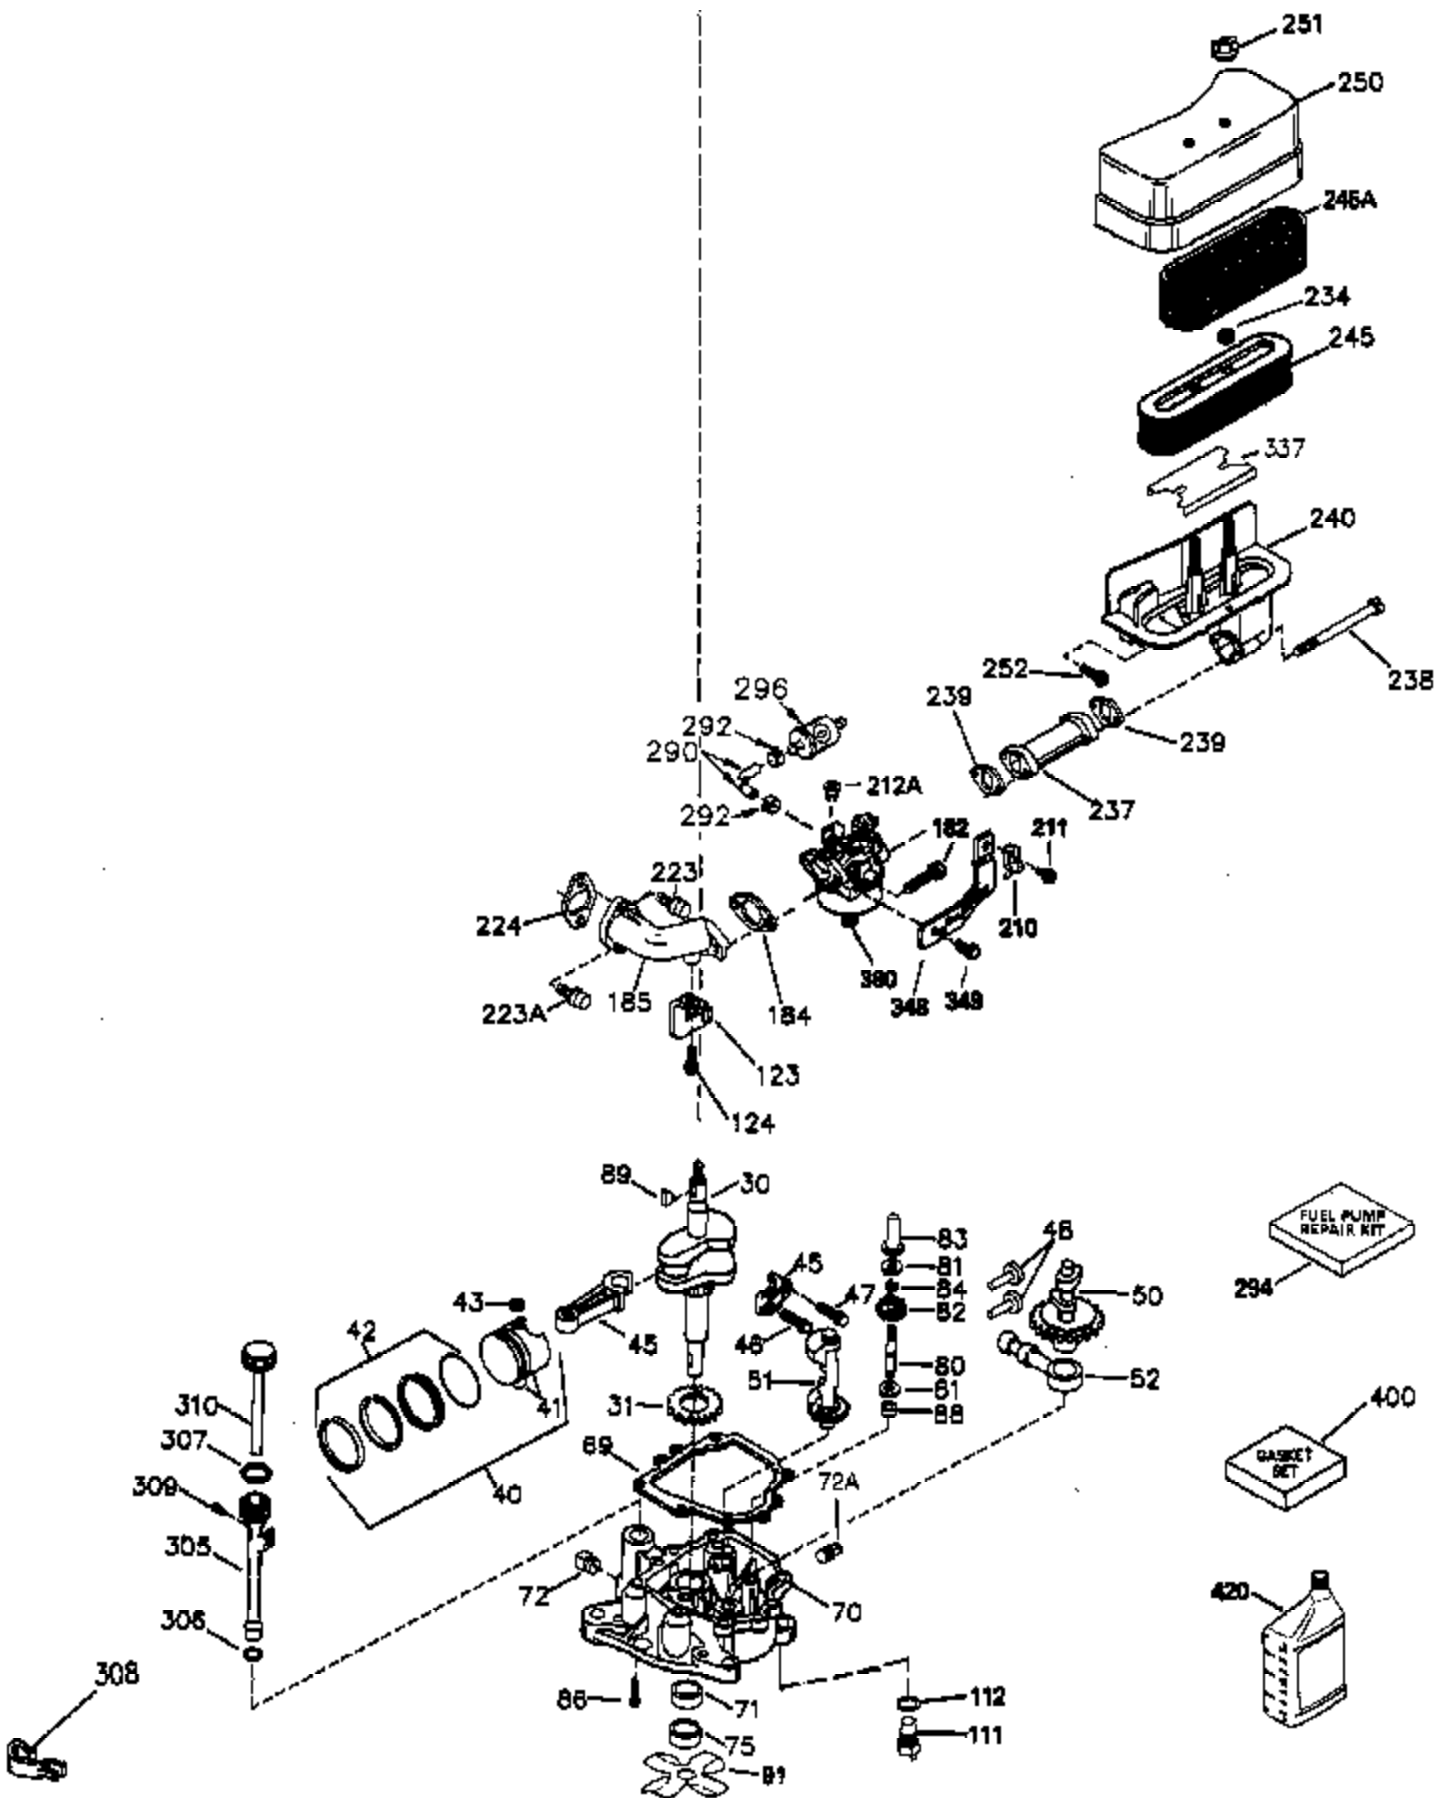

Engine Parts List #2

Ref #	Part Number	Qty	Description
30	35336B	1	Crankshaft
31	35327	1	Counterbalance Gear
40	35776A	1	Piston, Pin & Ring Set (Std.)
40	35777A	1	Piston, Pin & Ring Set (.010" OS)
40	35778A	1	Piston, Pin & Ring Set (.020" OS)
41	35773A	1	Piston & Pin Ass'y. (Std.) (Incl. 43)
41	35774A	1	Piston & Pin Ass'y. (.010" OS) (Incl. 43)
41	35775A	1	Piston & Pin Ass'y. (.020" OS) (Incl. 43)
42	35779	1	Ring Set (Std.)
42	35780	1	Ring Set (.010" OS)
42	35781	1	Ring Set (.020" OS)
43	35772	2	Piston Pin Retaining Ring
45	36925	1	Connecting Rod Ass'y. (Incl. 47)
47	651033	2	Connecting Rod Bolt
48	35313	2	Valve Lifter
50	35939	1	Camshaft (MCR)
51	35315A	1	Counterbalance Weight
52	31356	1	Oil Pump Ass'y.
69	35317	1	* Mounting Flange Gasket
70	35711A	1	Mounting Flange (Incl. 72, 75 & 80)
72	31927	1	Oil Drain Plug
75	35319	1	Oil Seal
80	35712	1	Governor Shaft
81	35479A	2	Washer
82	35321	1	Governor Gear Ass'y.
83	35322	1	Governor Spool
84	29193	1	Retaining Ring
86	650833	7	Screw, 1/4-20 x 1-3/16"
88	31707A	1	Spacer
89	32589	1	Flywheel Key
110A	36225	1	Ground Wire
123	35288	1	Intake Pipe Brace
124	650738	2	Screw, 1/4-20 x 5/8"
182	650517	2	Screw, T-30, 1/4-20 x 27/32"
184	33263	1	* Carburetor To Intake Pipe Gasket
185	35955	1	Intake Pipe
210	27793	1	Conduit Clip
211	28942	1	Screw, 10-32 x 3/8"
212A	36288	2	Bushing
223	650971	2	Screw, T-30, 5/16-18 x 7/8"
224	35958	1	* Intake Pipe Gasket
234	650825	2	Nut & Lockwasher, 1/4-20
237	35286	1	Air Cleaner Adapter
238	650875	2	Screw, 10-32 x 5-1/4"
239	33629	2	* Carburetor Gasket
240	35960	1	Air Cleaner Body (Incl. 239)
245	35403	1	Air Cleaner Filter (Incl. 234)
245A	35404	1	Air Cleaner Filter
250	35961	1	Air Cleaner Cover
251	650886	2	Wing Nut, 1/4-20
290	29774	1	Fuel Line (8.25")
292	26460	2	Fuel Line Clamp
296	34279B	1	Fuel Filter (Incl. 292)
305	35574	1	Oil Fill Tube
307	35499	1	"O" Ring
308	33997	1	Fill Tube Clip
310	35576	1	Dipstick
322B	611117	1	Connector Body