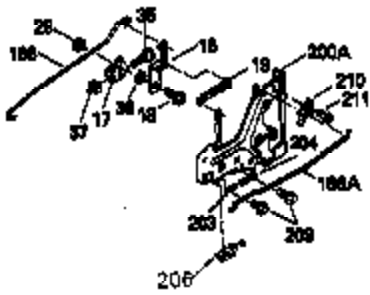

Engine Parts List #2

Ref #	Part Number	Qty	Description
323B	610922	1	Terminal
330	36419	1	Wire Harness (Incl. 322,322A,322B,323 ,323A&323B)
337	36407	1	Deflector
380	640164	1	Carburetor (Incl. 184)
400	35947	1	* Gasket Set (Incl. items marked PK i n notes) Incl. part #'s 27896A (2), 33263 (1), 33629 (2), 35317 (1), 35762 (2), 35946 (1), 35952 (1), 35958 (1), 36832 (1)
900	0	1	Replacement Engine 752328A, order fro m 71-999
900	0	1	Replacement Short Block 752321, order from 71-999