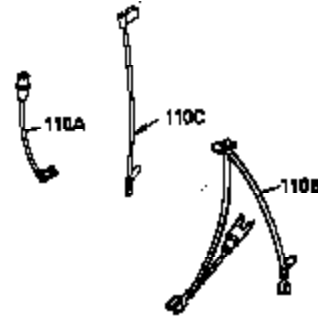

Engine Parts List #2

Ref #	Part Number	Qty	Description
323B	610922	1	Terminal
330	36419	1	Wire Harness (Incl. 322,322A,322B,323 ,323A&323B)
337	36407	1	Deflector
380	640164	1	Carburetor (Incl. 184)
400	35947	1	* Gasket Set (Incl. items marked PK i n notes) Incl. part #'s 27896A (2), 33263 (1), 33629 (2), 35317 (1), 35762 (2), 35946 (1), 35952 (1), 35958 (1), 36832 (1)
900	0	1	Replacement Engine 752328A, order fro m 71-999
900	0	1	Replacement Short Block 752321, order from 71-999