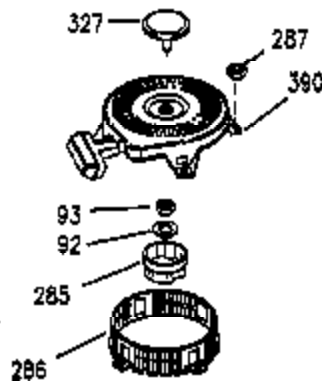

Engine Parts List #2

Ref #	Part Number	Qty	Description
323B	610922	1	Terminal
330	36419	1	Wire Harness (Incl. 322,322A,322B,323 ,323A&323B)
337	36407	1	Deflector
380	640164	1	Carburetor (Incl. 184)
400	35947	1	* Gasket Set (Incl. items marked PK i n notes) Incl. part #'s 27896A (2), 33263 (1), 33629 (2), 35317 (1), 35762 (2), 35946 (1), 35952 (1), 35958 (1), 36832 (1)
900	0	1	Replacement Engine 752328A, order fro m 71-999
900	0	1	Replacement Short Block 752321, order from 71-999