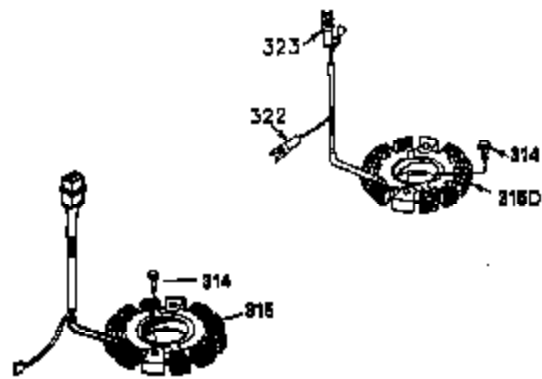

Engine Parts List #2

Ref #	Part Number	Qty	Description
323B	610922	1	Terminal
330	36419	1	Wire Harness (Incl. 322,322A,322B,323 ,323A&323B)
337	36407	1	Deflector
380	640164	1	Carburetor (Incl. 184)
400	35947	1	* Gasket Set (Incl. items marked PK i n notes) Incl. part #'s 27896A (2), 33263 (1), 33629 (2), 35317 (1), 35762 (2), 35946 (1), 35952 (1), 35958 (1), 36832 (1)
900	0	1	Replacement Engine 752328A, order fro m 71-999
900	0	1	Replacement Short Block 752321, order from 71-999