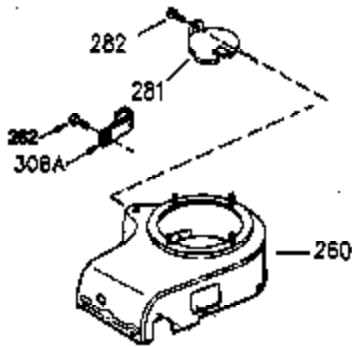

Engine Parts List #2

Ref #	Part Number	Qty	Description
323B	610922	1	Terminal
330	36419	1	Wire Harness (Incl. 322,322A,322B,323 ,323A&323B)
337	36407	1	Deflector
380	640164	1	Carburetor (Incl. 184)
400	35947	1	* Gasket Set (Incl. items marked PK i n notes) Incl. part #'s 27896A (2), 33263 (1), 33629 (2), 35317 (1), 35762 (2), 35946 (1), 35952 (1), 35958 (1), 36832 (1)
900	0	1	Replacement Engine 752328A, order fro m 71-999
900	0	1	Replacement Short Block 752321, order from 71-999