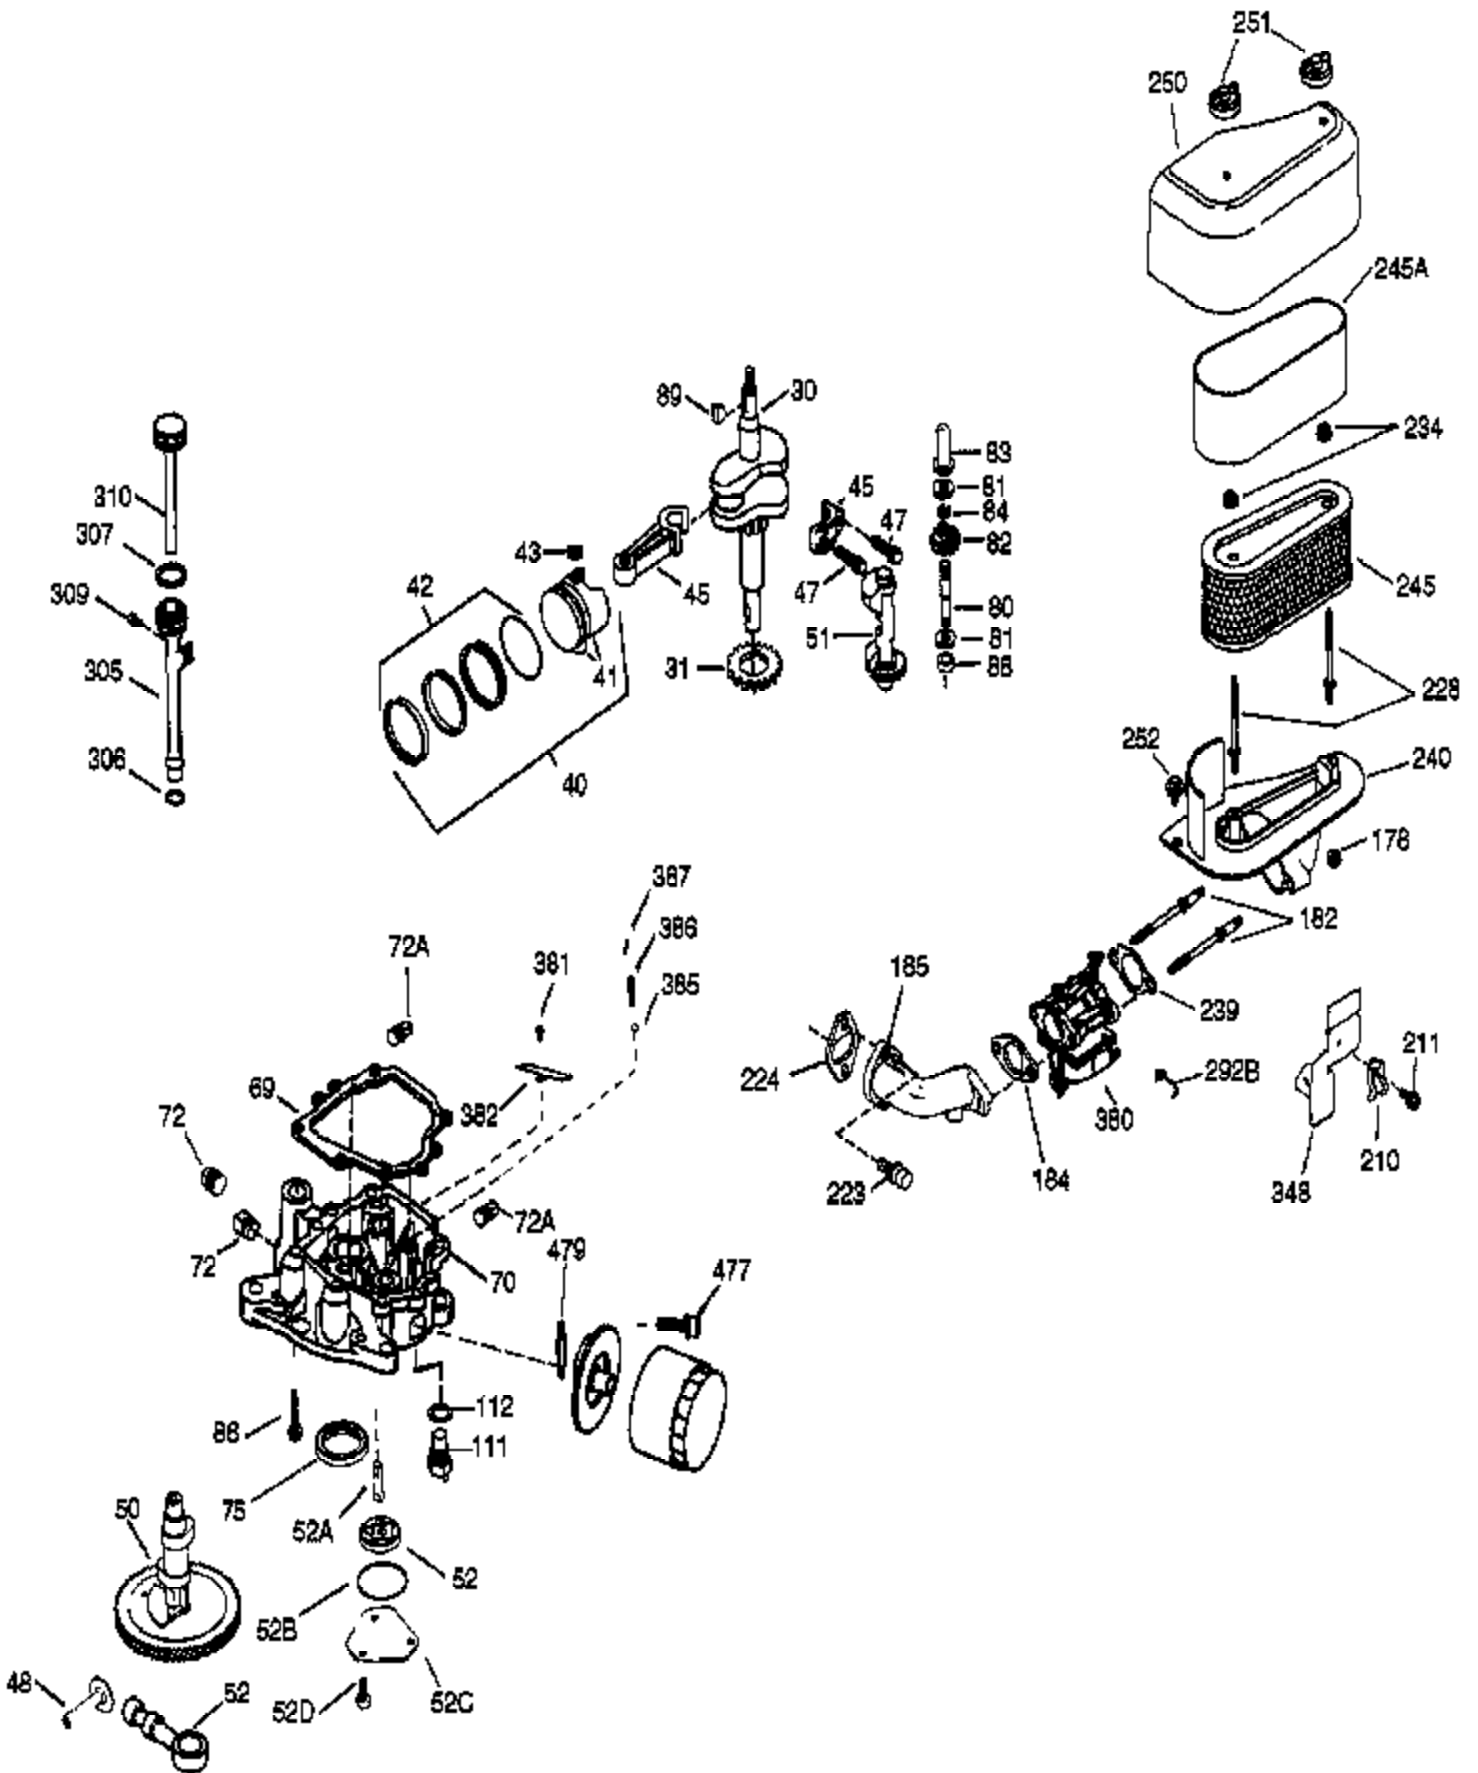

Ref #	Part Number	Qty	Description
30	35336B	1	Crankshaft
31	35327	1	Counterbalance Gear
40	35776A	1	Piston, Pin & Ring Set (Std.)
40	35777A	1	Piston, Pin & Ring Set (.010" OS)
40	35778A	1	Piston, Pin & Ring Set (.020" OS)
41	35773A	1	Piston & Pin Ass'y. (Std.) (Incl. 43)
41	35774A	1	Piston & Pin Ass'y. (.010" OS) (Incl. 43)
41	35775A	1	Piston & Pin Ass'y. (.020" OS) (Incl. 43)
42	35779	1	Ring Set (Std.)
42	35780	1	Ring Set (.010" OS)
42	35781	1	Ring Set (.020" OS)
43	35772	2	Piston Pin Retaining Ring
45	36895	1	Connecting Rod Ass'y. (Incl. 47)
47	651033	2	Connecting Rod Bolt
48	35313	2	Valve Lifter
50	35939	1	Camshaft (MCR)
51	35315A	1	Counterbalance Weight
52	31356	1	Oil Pump Ass'y.
62	650760	1	Screw, 8-32 x 3/8"
63	28545	1	Grommet
68	33356	1	Ground Terminal
69	35317	1	* Mounting Flange Gasket
70	35711A	1	Mounting Flange (Incl. 72, 75 & 80)
72	31927	1	Oil Drain Plug
75	35319	1	Oil Seal
80	35712	1	Governor Shaft
81	35479	2	Washer
82	35321	1	Governor Gear Ass'y.
83	35322	1	Governor Spool
84	29193	1	Retaining Ring
86	650833	7	Screw, 1/4-20 x 1-3/16"
88	31707A	1	Spacer
89	32589	1	Flywheel Key
123	35288	1	Intake Pipe Brace
124	651031	2	Screw, 1/4-20 x 9/16"
182	650517	2	Screw, 1/4-20 x 27/32"
184	33263	1	* Carburetor To Intake Pipe Gasket
185	35955	1	Intake Pipe
186A	35957	1	Choke Link
210	27793	1	Conduit Clip
211	28942	1	Screw, 10-32 x 3/8"
223	650971	2	Screw, Torx T-30, 5/16-18 x 7/8"
224	35958	1	* Intake Pipe Gasket
234	650825	2	Nut & Lock Washer, 1/4-20
237	35286	1	Air Cleaner Adapter
238	650875	2	Screw, 10-32 x 5-1/4"
239	33629	2	* Air Cleaner Gasket
240	35960	1	Air Cleaner Body (Incl. 239)
245A	35404	1	Air Cleaner Filter
245	35403	1	Air Cleaner Filter (Incl. 234)
250	35961	1	Air Cleaner Cover
251	650886	2	Wing Nut, 1/4-20
261	30063	2	Screw, Torx T-30, 1/4-20 x 1/2"
264A	30063	1	Screw, Torx T-30, 1/4-20 x 1/2"
266	650876	2	Screw, 5/16-18 x 1-1/4"
269	35762	2	* Exhaust Manifold Gasket
270	36839	1	Exhaust Manifold
271	35293	1	Locking Plate