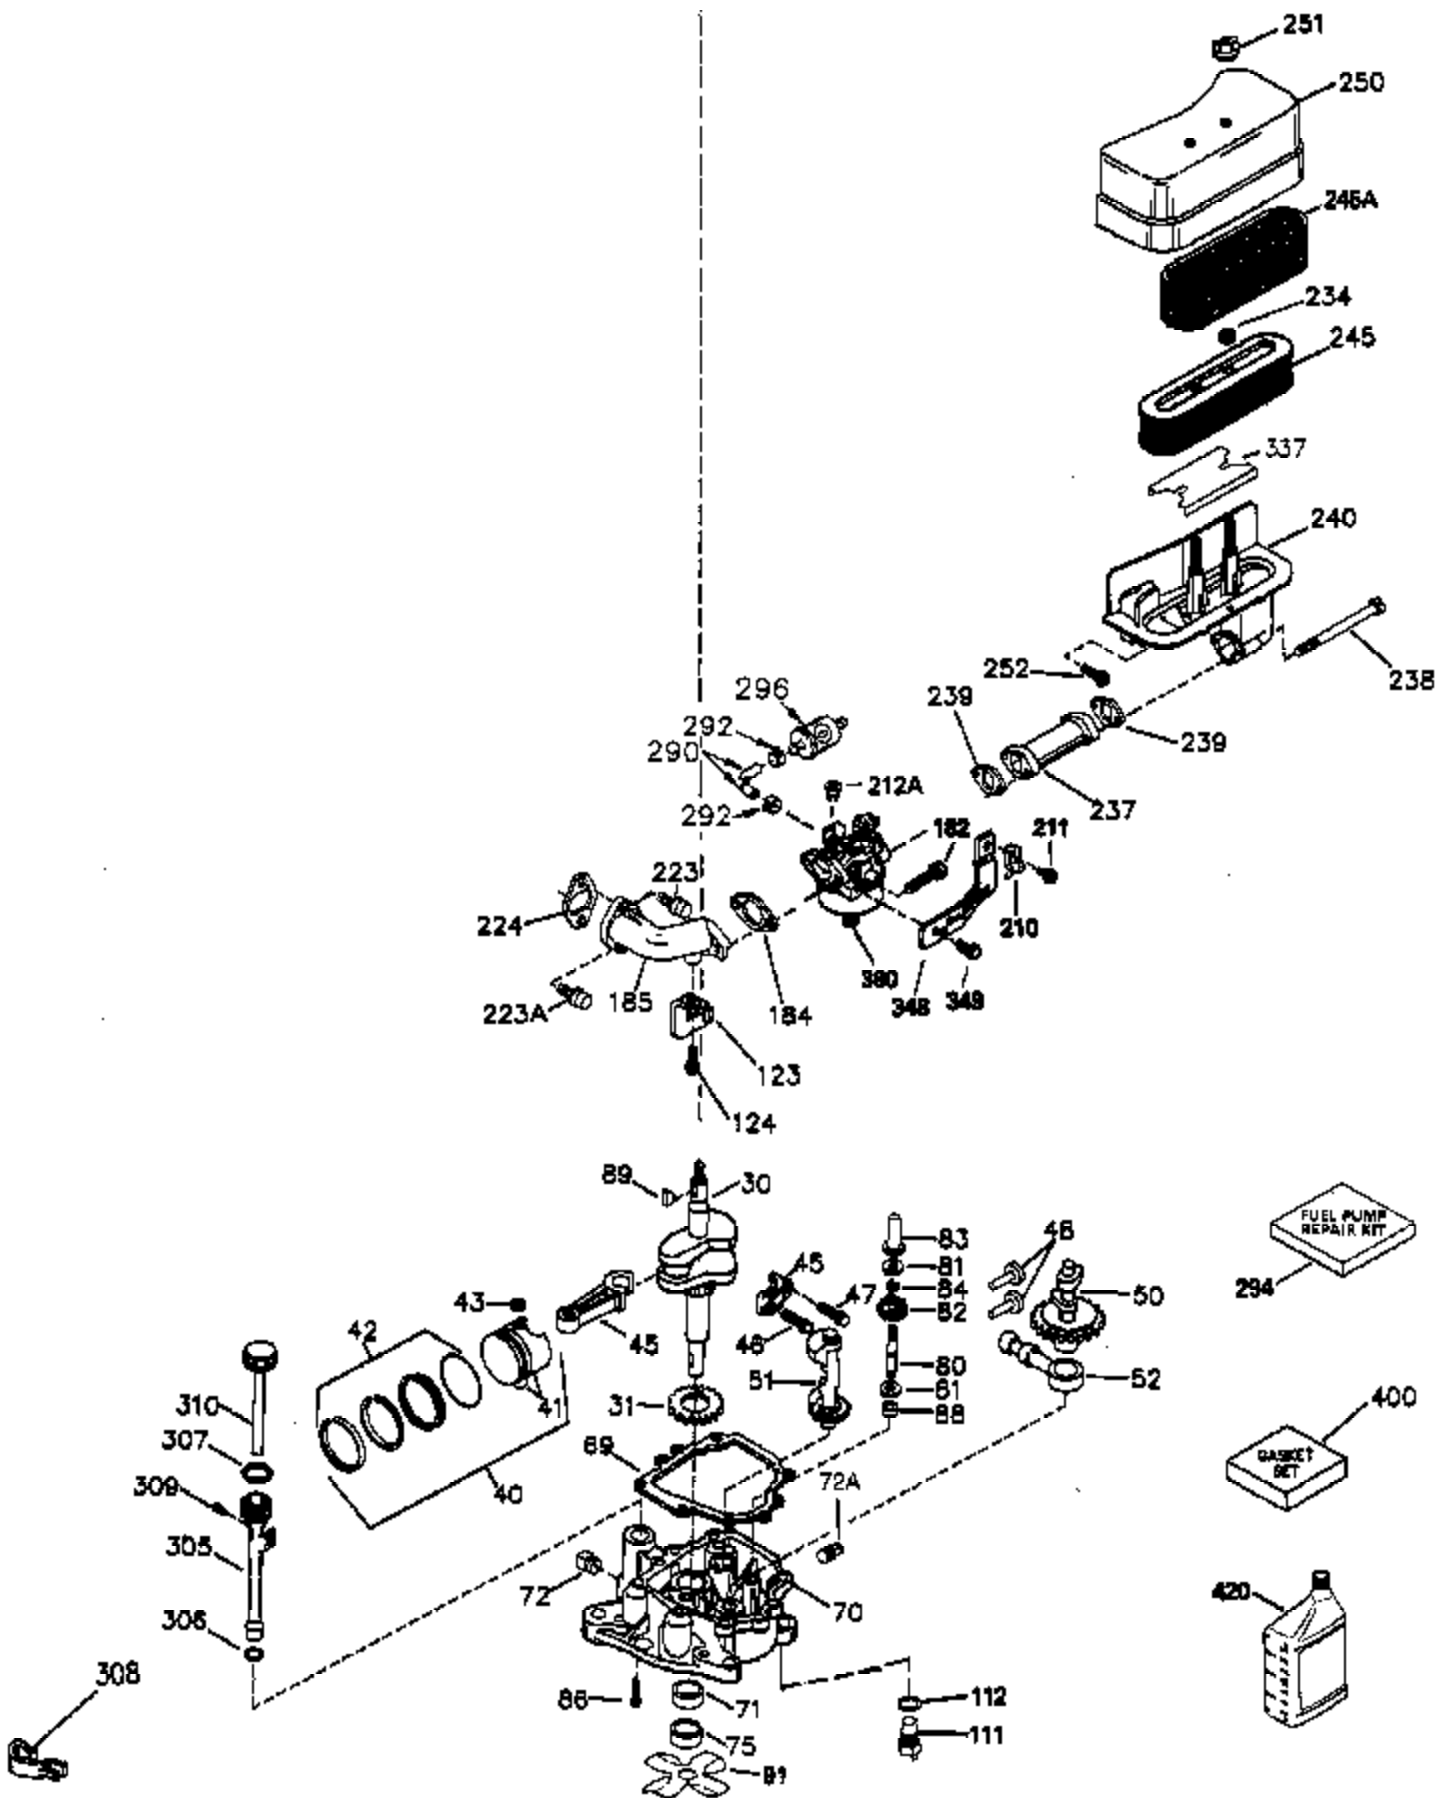

Engine Parts List #2

Ref #	Part Number	Qty	Description
30	35336B	1	Crankshaft
31	35327	1	Counterbalance Gear
40	35776	1	Piston, Pin & Ring Set (Std.)
40	35777	1	Piston, Pin & Ring Set (.010" OS)
40	35778	1	Piston, Pin & Ring Set (.020" OS)
41	35773	1	Piston & Pin Ass'y. (Std.) (Incl. 43)
41	35774	1	Piston & Pin Ass'y. (.010" OS) (Incl. 43)
41	35775	1	Piston & Pin Ass'y. (.020" OS) (Incl. 43)
42	35779	1	Ring Set (Std.)
42	35780	1	Ring Set (.010" OS)
42	35781	1	Ring Set (.020" OS)
43	35772	2	Piston Pin Retaining Ring
45	35330A	1	Connecting Rod Ass'y. (Incl. 46 & 47)
46	650908	1	Connecting Rod Bolt
47	650882	1	Connecting Rod Bolt
48	35313	2	Valve Lifter
50	35939	1	Camshaft (MCR)
51	35315A	1	Counterbalance Weight
52	31356	1	Oil Pump Ass'y.
69	35317	1	* Mounting Flange Gasket
70	35711A	1	Mounting Flange (Incl. 72, 75 & 80)
72	31927	1	Oil Drain Plug
75	35319	1	Oil Seal
80	35712	1	Governor Shaft
81	35479	2	Washer
82	35321	1	Governor Gear Ass'y.
83	35322	1	Governor Spool
84	29193	1	Retaining Ring
86	650833	7	Screw, 1/4-20 x 1-3/16"
88	31707A	1	Spacer
89	32589	1	Flywheel Key
123	35288	1	Intake Pipe Brace
124	650738	2	Screw, 1/4-20 x 5/8"
182	650517	2	Screw, 1/4-20 x 27/32"
184	33263	1	* Carburetor To Intake Pipe Gasket
185	35955	1	Intake Pipe
210	27793	1	Conduit Clip
211	28942	1	Screw, 10-32 x 3/8"
212A	36288	2	Bushing
223	650971	2	Screw, Torx T-30, 5/16-18 x 7/8"
224	35958	1	* Intake Pipe Gasket
234	650825	2	Nut & Lock Washer, 1/4-20
237	35286	1	Air Cleaner Adapter
238	650875	2	Screw, 10-32 x 5-1/4"
239	33629	2	* Carburetor Gasket
240	35960	1	Air Cleaner Body (Incl. 239)
245	35403	1	Air Cleaner Filter (Incl. 234)
245A	35404	1	Air Cleaner Filter
250	35961	1	Air Cleaner Cover
251	650886	2	Wing Nut, 1/4-20
290	30705	1	Fuel Line (11.00")
292	26460	2	Fuel Line Clamp
296	34279B	1	Fuel Filter (Incl. 292)
305	35574	1	Oil Fill Tube
307	35499	1	"O" Ring
308	33997	1	Filler Tube Clip
310	35576	1	Dipstick
337	36407	1	Deflector