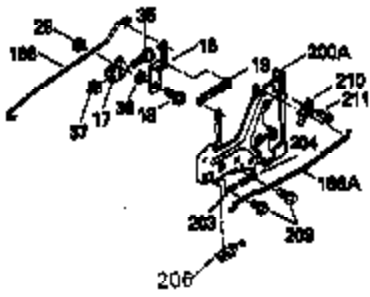

Ref #	Part Number	Qty	Description
92	650880	1	Lock Washer
93	650881	1	Flywheel Nut
260	35964	1	Blower Housing
262	29747B	2	Screw, Torx T-40, 5/16-24 x 21/32"
286	35962	1	Screen Cup
308A	35437	1	Fill Tube Clip
314	650873	2	Screw, 1/4-20 x 3/4"
315	611104	1	Alternator Coil (3/5 Split) (Incl.321 - 323)
321	611161	1	Diode
322	611142	1	Connector Body
323	611118	1	Terminal