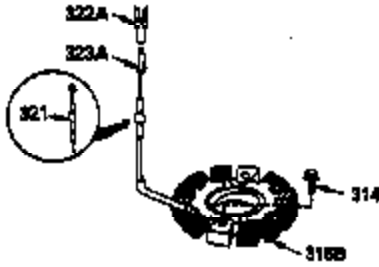

Ref #	Part Number	Qty	Description
92	650880	1	Lock Washer
93	650881	1	Flywheel Nut
260	35964	1	Blower Housing
262	29747B	2	Screw, Torx T-40, 5/16-24 x 21/32"
286	35962	1	Screen Cup
308A	35437	1	Fill Tube Clip
314	650873	2	Screw, 1/4-20 x 3/4"
315	611104	1	Alternator Coil (3/5 Split) (Incl.321 - 323)
321	611161	1	Diode
322	611142	1	Connector Body
323	611118	1	Terminal