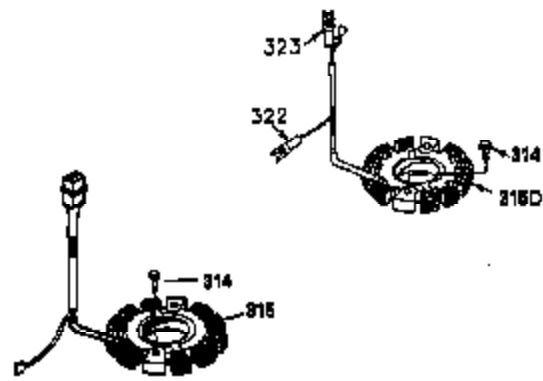

Ref #	Part Number	Qty	Description
92	650880	1	Lock Washer
93	650881	1	Flywheel Nut
260	35964	1	Blower Housing
262	29747B	2	Screw, Torx T-40, 5/16-24 x 21/32"
286	35962	1	Screen Cup
308A	35437	1	Fill Tube Clip
314	650873	2	Screw, 1/4-20 x 3/4"
315	611104	1	Alternator Coil (3/5 Split) (Incl.321 - 323)
321	611161	1	Diode
322	611142	1	Connector Body
323	611118	1	Terminal