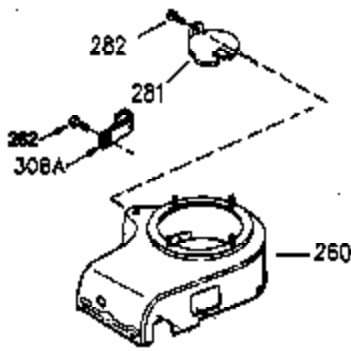

Ref #	Part Number	Qty	Description
92	650880	1	Lock Washer
93	650881	1	Flywheel Nut
260	35964	1	Blower Housing
262	29747B	2	Screw, Torx T-40, 5/16-24 x 21/32"
286	35962	1	Screen Cup
308A	35437	1	Fill Tube Clip
314	650873	2	Screw, 1/4-20 x 3/4"
315	611104	1	Alternator Coil (3/5 Split) (Incl.321 - 323)
321	611161	1	Diode
322	611142	1	Connector Body
323	611118	1	Terminal