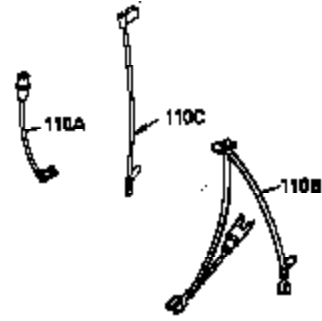

Ref #	Part Number	Qty	Description
92	650880	1	Lock Washer
93	650881	1	Flywheel Nut
260	35964	1	Blower Housing
262	29747B	2	Screw, Torx T-40, 5/16-24 x 21/32"
286	35962	1	Screen Cup
308A	35437	1	Fill Tube Clip
314	650873	2	Screw, 1/4-20 x 3/4"
315	611104	1	Alternator Coil (3/5 Split) (Incl.321 - 323)
321	611161	1	Diode
322	611142	1	Connector Body
323	611118	1	Terminal