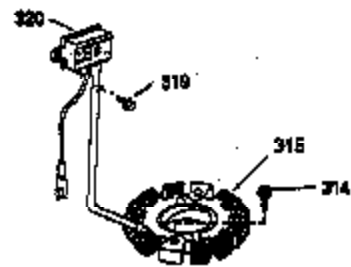

Ref #	Part Number	Qty	Description
92	650880	1	Lock Washer
93	650881	1	Flywheel Nut
260	35964	1	Blower Housing
262	29747B	2	Screw, Torx T-40, 5/16-24 x 21/32"
286	35962	1	Screen Cup
308A	35437	1	Fill Tube Clip
314	650873	2	Screw, 1/4-20 x 3/4"
315	611104	1	Alternator Coil (3/5 Split) (Incl.321 - 323)
321	611161	1	Diode
322	611142	1	Connector Body
323	611118	1	Terminal