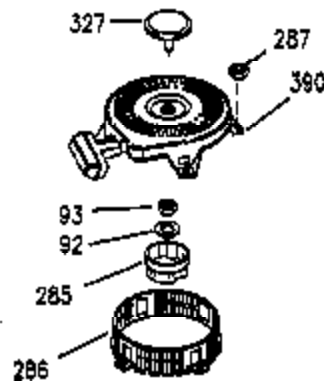

Ref #	Part Number	Qty	Description
92	650880	1	Lock Washer
93	650881	1	Flywheel Nut
260	35964	1	Blower Housing
262	29747B	2	Screw, Torx T-40, 5/16-24 x 21/32"
286	35962	1	Screen Cup
308A	35437	1	Fill Tube Clip
314	650873	2	Screw, 1/4-20 x 3/4"
315	611104	1	Alternator Coil (3/5 Split) (Incl.321 - 323)
321	611161	1	Diode
322	611142	1	Connector Body
323	611118	1	Terminal