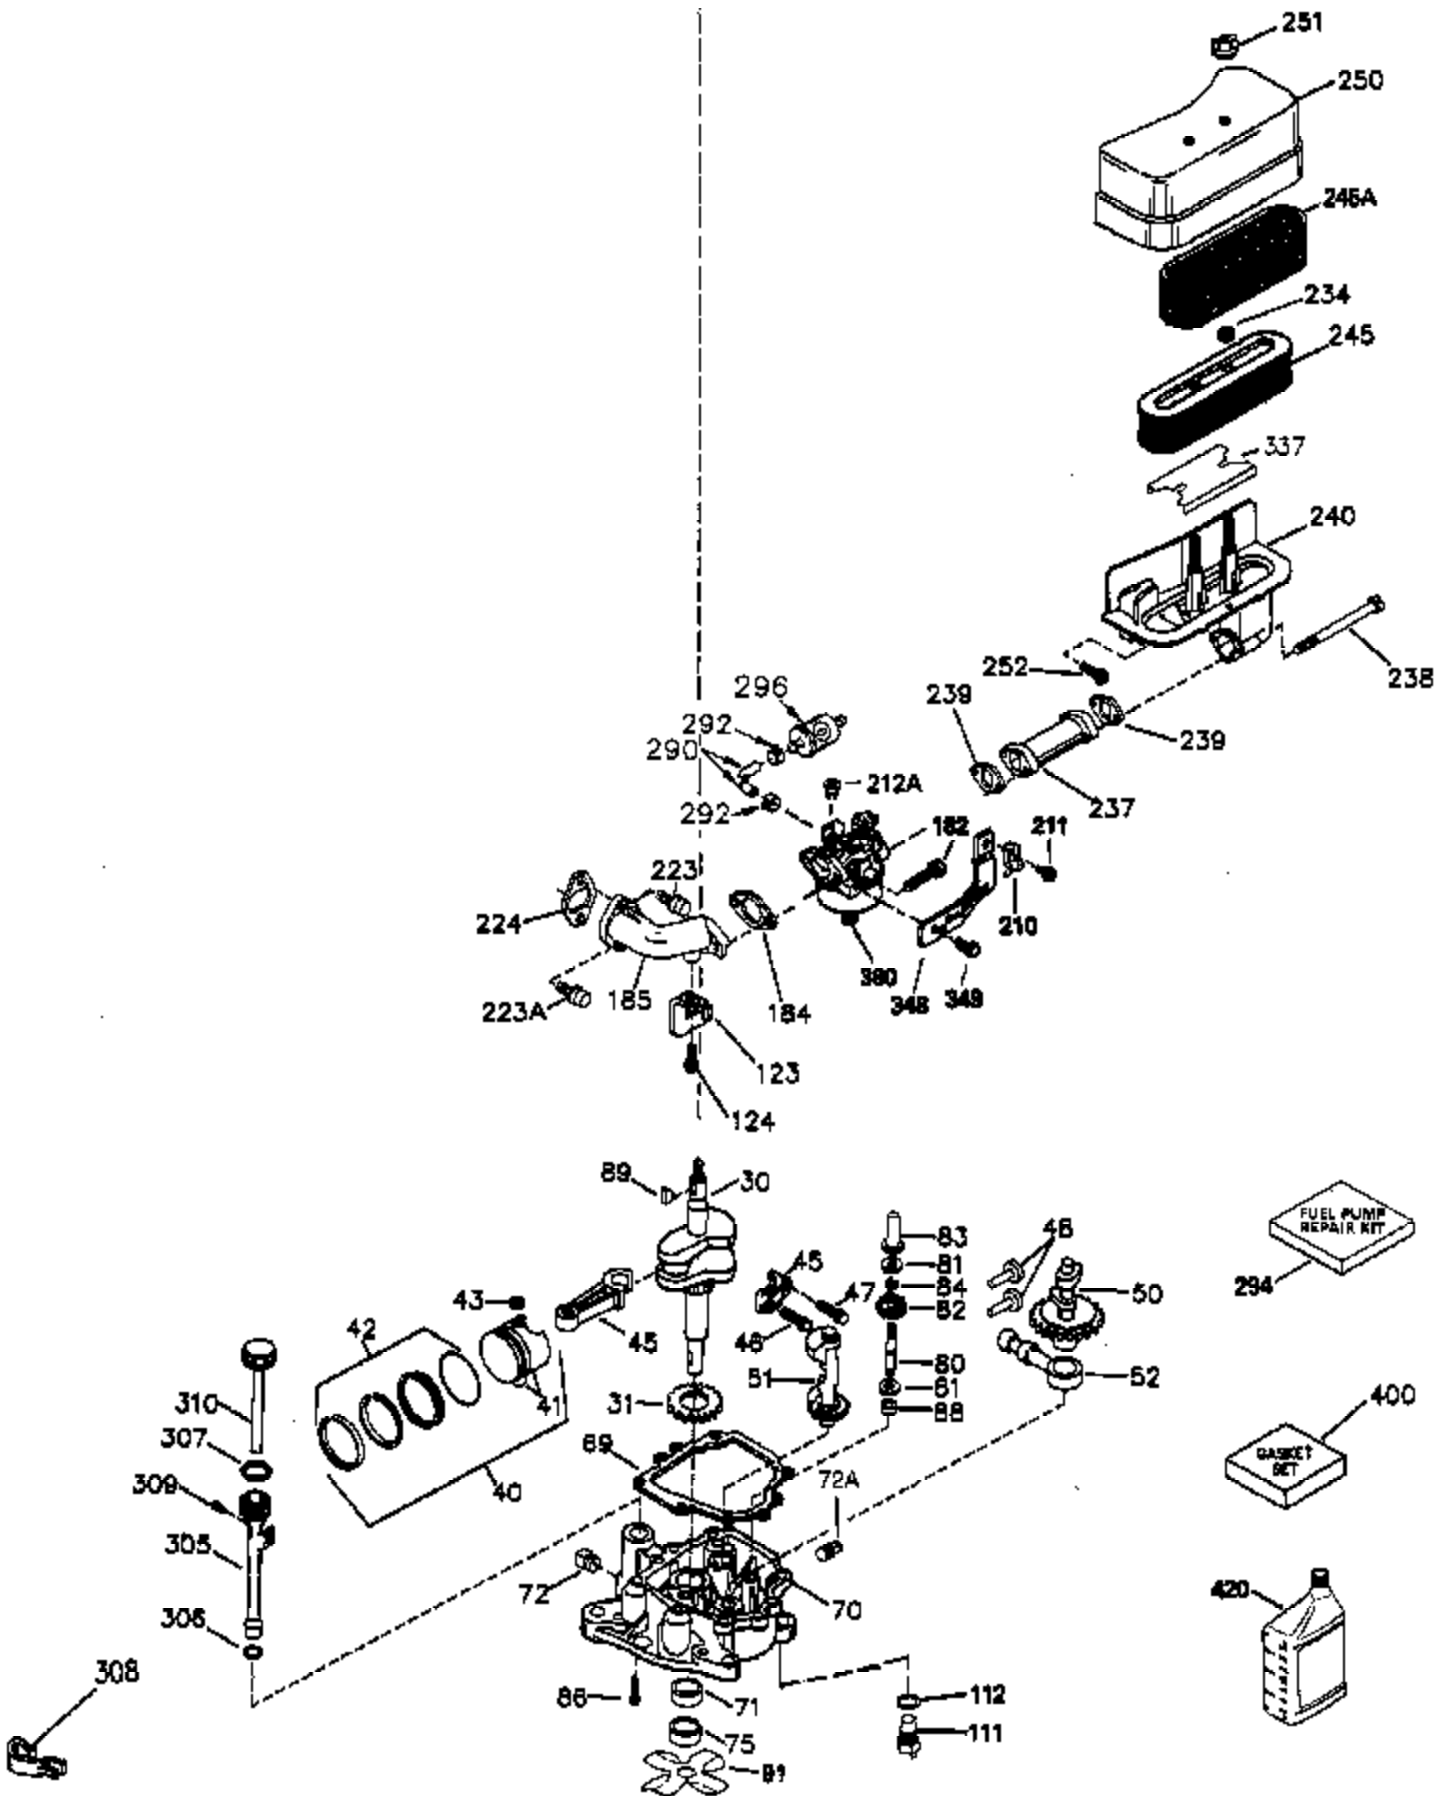

Ref #	Part Number	Qty	Description
30	35336B	1	Crankshaft
31	35327	1	Counterbalance Gear
40	35776	1	Piston, Pin & Ring Set (Std.)
40	35777	1	Piston, Pin & Ring Set (.010" OS)
40	35778	1	Piston, Pin & Ring Set (.020" OS)
41	35773	1	Piston & Pin Ass'y. (Std.) (Incl. 43)
41	35774	1	Piston & Pin Ass'y. (.010" OS) (Incl. 43)
41	35775	1	Piston & Pin Ass'y. (.020" OS) (Incl. 43)
42	35779	1	Ring Set (Std.)
42	35780	1	Ring Set (.010" OS)
42	35781	1	Ring Set (.020" OS)
43	35772	2	Piston Pin Retaining Ring
45	35330A	1	Connecting Rod Ass'y. (Incl. 46 & 47)
46	650908	1	Connecting Rod Bolt
47	650882	1	Connecting Rod Bolt
48	35313	2	Valve Lifter
50	35939	1	Camshaft (MCR)
51	35315A	1	Counterbalance Weight
52	31356	1	Oil Pump Ass'y.
64	30063	2	Screw, Torx T-30, 1/4-20 x 1/2"
69	35317	1	* Mounting Flange Gasket
70	35711A	1	Mounting Flange (Incl. 72, 75 & 80)
72	31927	1	Oil Drain Plug
75	35319	1	Oil Seal
80	35712	1	Governor Shaft
81	35479	2	Washer
82	35321	1	Governor Gear Ass'y.
83	35322	1	Governor Spool
84	29193	1	Retaining Ring
86	650833	7	Screw, 1/4-20 x 1-3/16"
88	31707A	1	Spacer
89	32589	1	Flywheel Key
123	35288	1	Intake Pipe Brace
124	650738	2	Screw, 1/4-20 x 5/8"
182	650517	2	Screw, 1/4-20 x 27/32"
184	33263	1	* Carburetor To Intake Pipe Gasket
185	35955	1	Intake Pipe
210	27793	1	Conduit Clip
211	28942	1	Screw, 10-32 x 3/8"
212A	36288	2	Bushing
223	650971	2	Screw, Torx T-30, 5/16-18 x 7/8"
224	35958	1	* Intake Pipe Gasket
234	650825	2	Nut & Lock Washer, 1/4-20
237	35286	1	Air Cleaner Adapter
238	650875	2	Screw, 10-32 x 5-1/4"
239	33629	2	* Carburetor Gasket
240	35960	1	Air Cleaner Body (Incl. 239)
245	35403	1	Air Cleaner Filter (Incl. 234)
250	35961	1	Air Cleaner Cover
251	650886	2	Wing Nut, 1/4-20
290	30705	1	Fuel Line (15.50")
292	26460	1	Fuel Line Clamp
305	35574	1	Oil Fill Tube
307	35499	1	"O" Ring
310	35576	1	Dipstick
337	36407	1	Deflector
370B	35274	1	Instruction Decal
380	632650	1	Carburetor (Incl. 184)