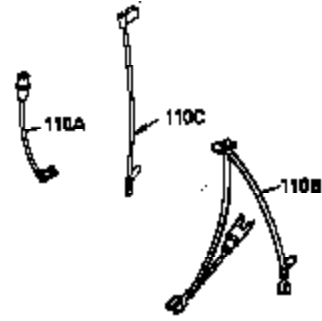

Ref #	Part Number	Qty	Description
64	30063	2	Screw, Torx T-30, 1/4-20 x 1/2"
92	650880	1	Lock Washer
93	650881	1	Flywheel Nut
260	36252	1	Blower Housing
262	29747B	2	Screw, Torx T-40, 5/16-24 x 21/32"
281	33013	1	Starter Bubble Cover
282	650760	1	Screw, 8-32 x 3/8"
285	35985A	1	Starter Hub
286	35446	1	Screen Cup
287	29752	4	Nut & Lock Washer, 1/4-28
308A	35437	1	Fill Tube Clip
370B	35274	1	Instruction Decal
390	590671	1	Rewind Starter