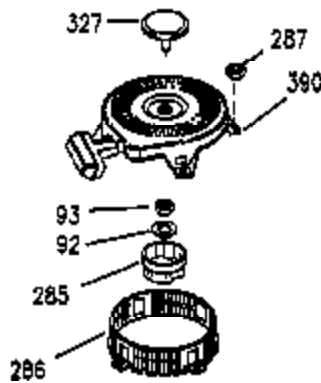

Ref #	Part Number	Qty	Description
64	30063	2	Screw, Torx T-30, 1/4-20 x 1/2"
92	650880	1	Lock Washer
93	650881	1	Flywheel Nut
260	36252	1	Blower Housing
262	29747B	2	Screw, Torx T-40, 5/16-24 x 21/32"
281	33013	1	Starter Bubble Cover
282	650760	1	Screw, 8-32 x 3/8"
285	35985A	1	Starter Hub
286	35446	1	Screen Cup
287	29752	4	Nut & Lock Washer, 1/4-28
308A	35437	1	Fill Tube Clip
370B	35274	1	Instruction Decal
390	590671	1	Rewind Starter