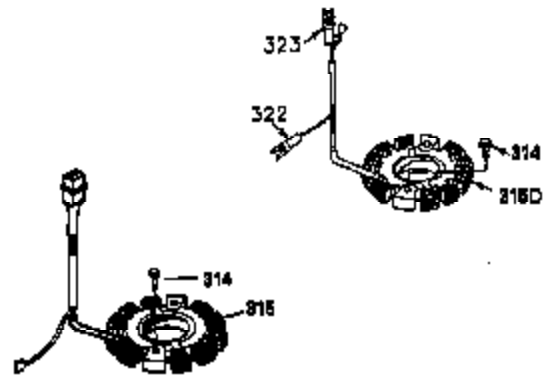

Ref #	Part Number	Qty	Description
64	30063	2	Screw, Torx T-30, 1/4-20 x 1/2"
92	650880	1	Lock Washer
93	650881	1	Flywheel Nut
260	36252	1	Blower Housing
262	29747B	2	Screw, Torx T-40, 5/16-24 x 21/32"
281	33013	1	Starter Bubble Cover
282	650760	1	Screw, 8-32 x 3/8"
285	35985A	1	Starter Hub
286	35446	1	Screen Cup
287	29752	4	Nut & Lock Washer, 1/4-28
308A	35437	1	Fill Tube Clip
370B	35274	1	Instruction Decal
390	590671	1	Rewind Starter