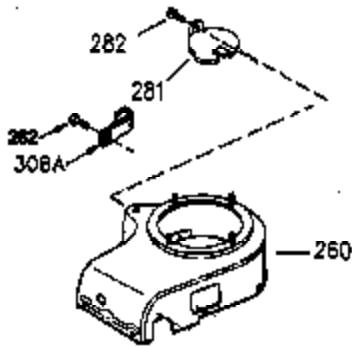

Ref #	Part Number	Qty	Description
64	30063	2	Screw, Torx T-30, 1/4-20 x 1/2"
92	650880	1	Lock Washer
93	650881	1	Flywheel Nut
260	36252	1	Blower Housing
262	29747B	2	Screw, Torx T-40, 5/16-24 x 21/32"
281	33013	1	Starter Bubble Cover
282	650760	1	Screw, 8-32 x 3/8"
285	35985A	1	Starter Hub
286	35446	1	Screen Cup
287	29752	4	Nut & Lock Washer, 1/4-28
308A	35437	1	Fill Tube Clip
370B	35274	1	Instruction Decal
390	590671	1	Rewind Starter