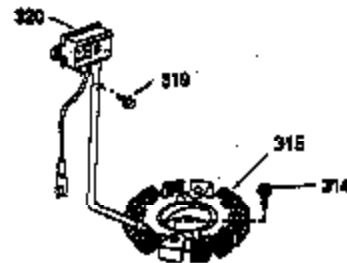

Ref #	Part Number	Qty	Description
64	30063	2	Screw, Torx T-30, 1/4-20 x 1/2"
92	650880	1	Lock Washer
93	650881	1	Flywheel Nut
260	36252	1	Blower Housing
262	29747B	2	Screw, Torx T-40, 5/16-24 x 21/32"
281	33013	1	Starter Bubble Cover
282	650760	1	Screw, 8-32 x 3/8"
285	35985A	1	Starter Hub
286	35446	1	Screen Cup
287	29752	4	Nut & Lock Washer, 1/4-28
308A	35437	1	Fill Tube Clip
370B	35274	1	Instruction Decal
390	590671	1	Rewind Starter