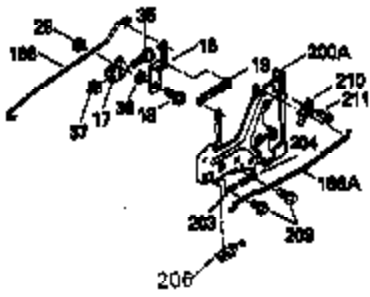

Ref #	Part Number	Qty	Description
64	30063	2	Screw, Torx T-30, 1/4-20 x 1/2"
92	650880	1	Lock Washer
93	650881	1	Flywheel Nut
260	36252	1	Blower Housing
262	29747B	2	Screw, Torx T-40, 5/16-24 x 21/32"
281	33013	1	Starter Bubble Cover
282	650760	1	Screw, 8-32 x 3/8"
285	35985A	1	Starter Hub
286	35446	1	Screen Cup
287	29752	4	Nut & Lock Washer, 1/4-28
308A	35437	1	Fill Tube Clip
370B	35274	1	Instruction Decal
390	590671	1	Rewind Starter