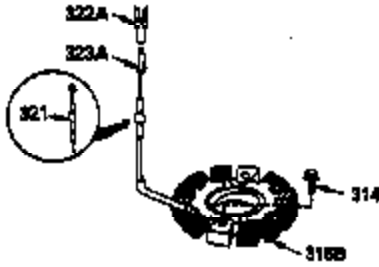

Ref #	Part Number	Qty	Description
64	30063	2	Screw, Torx T-30, 1/4-20 x 1/2"
92	650880	1	Lock Washer
93	650881	1	Flywheel Nut
260	36252	1	Blower Housing
262	29747B	2	Screw, Torx T-40, 5/16-24 x 21/32"
281	33013	1	Starter Bubble Cover
282	650760	1	Screw, 8-32 x 3/8"
285	35985A	1	Starter Hub
286	35446	1	Screen Cup
287	29752	4	Nut & Lock Washer, 1/4-28
308A	35437	1	Fill Tube Clip
370B	35274	1	Instruction Decal
390	590671	1	Rewind Starter