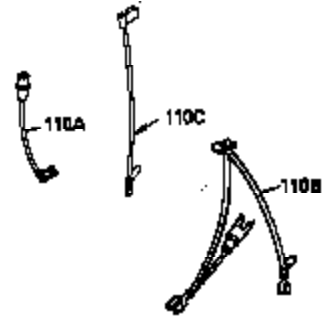

Ref #	Part Number	Qty	Description
64	650990	2	Screw, Torx T-30, 1/4-20 x 15/32"
92	650880	1	Lock Washer
93	650881	1	Flywheel Nut
260	35964	1	Blower Housing
262	29747B	2	Screw, Torx T-40, 5/16-24 x 21/32"
286	35962	1	Cup & Screen
308A	35437	1	Fill Tube Clip
314	650873	2	Screw, 1/4-20 x 3/4"
315	611116	1	Alternator Coil (3 Amp DC) (Incl.321, 322,323)
321	611161	1	Diode
322	611117	1	Connector Body
323	611118	2	Terminal
370B	35274	1	Instruction Decal
394A	650948	1	Washer