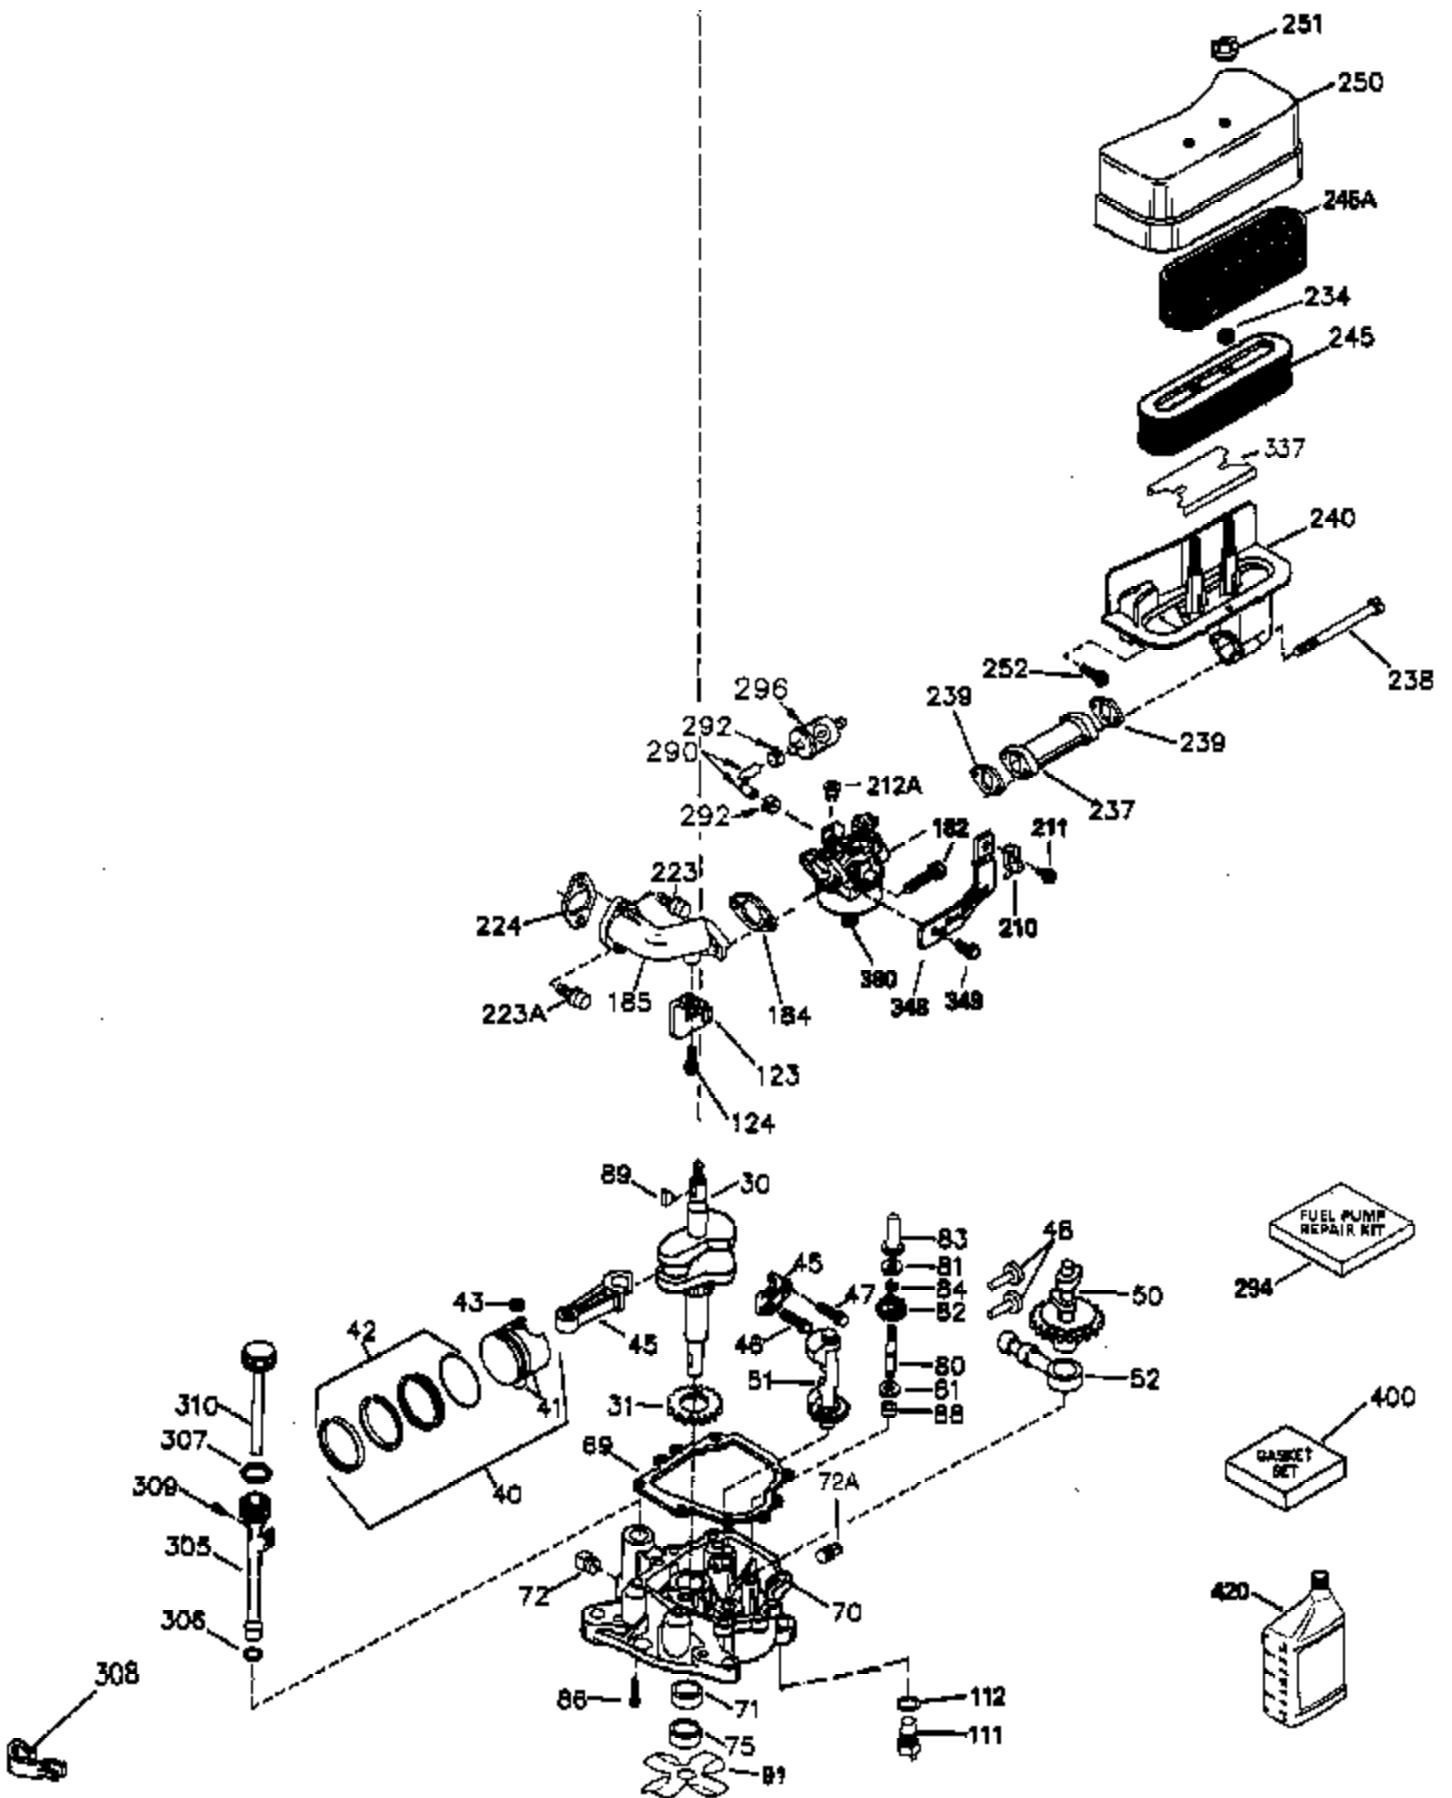

Ref #	Part Number	Qty	Description
30	35336B	1	Crankshaft
31	35327	1	Counterbalance Gear
40	35776	1	Piston, Pin & Ring Set (Std.)
40	35777	1	Piston, Pin & Ring Set (.010" OS)
40	35778	1	Piston, Pin & Ring Set (.020" OS)
41	35773	1	Piston & Pin Ass'y. (Std.) (Incl. 43)
41	35774	1	Piston & Pin Ass'y. (.010" OS) (Incl. 43)
41	35775	1	Piston & Pin Ass'y. (.020" OS) (Incl. 43)
42	35779	1	Ring Set (Std.)
42	35780	1	Ring Set (.010" OS)
42	35781	1	Ring Set (.020" OS)
43	35772	2	Piston Pin Retaining Ring
45	35330A	1	Connecting Rod Ass'y. (Incl. 46 & 47)
46	650908	1	Connecting Rod Bolt
47	650882	1	Connecting Rod Bolt
48	35313	2	Valve Lifter
50	35939	1	Camshaft (MCR)
51	35315A	1	Counterbalance Weight
52	31356	1	Oil Pump Ass'y.
64	650990	2	Screw, Torx T-30, 1/4-20 x 15/32"
69	35317	1	* Mounting Flange Gasket
70	35711A	1	Mounting Flange (Incl. 72, 75 & 80)
72	31927	1	Oil Drain Plug
75	35319	1	Oil Seal
80	35712	1	Governor Shaft
81	35479	2	Washer
82	35321	1	Governor Gear Ass'y.
83	35322	1	Governor Spool
84	29193	1	Retaining Ring
86	650833	7	Screw, 1/4-20 x 1-3/16"
88	31707A	1	Spacer
89	32589	1	Flywheel Key
123	35288	1	Intake Pipe Brace
124	650738	2	Screw, 1/4-20 x 5/8"
182	650517	2	Screw, 1/4-20 x 27/32"
184	33263	1	* Carburetor To Intake Pipe Gasket
185	35955	1	Intake Pipe
210	27793	1	Conduit Clip
211	28942	1	Screw, 10-32 x 3/8"
212A	36288	2	Bushing
223	650971	2	Screw, Torx T-30, 5/16-18 x 7/8"
224	35958	1	* Intake Pipe Gasket
234	650825	1	Nut & Lock Washer, 1/4-20
237	35286	1	Air Cleaner Adapter
238	650875	2	Screw, 10-32 x 5-1/4"
239	33629	2	* Air Cleaner Gasket
240	35960	1	Air Cleaner Body (Incl. 239)
245A	35404	1	Air Cleaner Filter
245	35403	1	Air Cleaner Filter (Incl. 234)
250	35961	1	Air Cleaner Cover
251	650886	2	Wing Nut, 1/4-20
290	30705	1	Fuel Line
292	26460	1	Fuel Line Clamp
305	35574	1	Oil Fill Tube
307	35499	1	"O" Ring
308	33997	1	Filler Tube Clip
310	35576	1	Dipstick
337	36407	1	Deflector