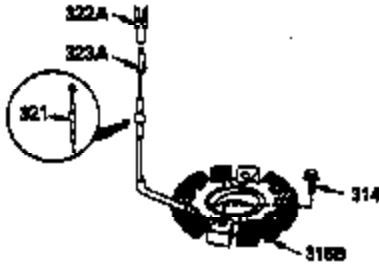

Ref #	Part Number	Qty	Description
64	650990	2	Screw, Torx T-30, 1/4-20 x 15/32"
92	650880	1	Lock Washer
93	650881	1	Flywheel Nut
260	35964	1	Blower Housing
262	29747B	2	Screw, Torx T-40, 5/16-24 x 21/32"
286	35962	1	Cup & Screen
308A	35437	1	Fill Tube Clip
314	650873	2	Screw, 1/4-20 x 3/4"
315	611116	1	Alternator Coil (3 Amp DC) (Incl.321, 322,323)
321	611161	1	Diode
322	611117	1	Connector Body
323	611118	2	Terminal
370B	35274	1	Instruction Decal
394A	650948	1	Washer