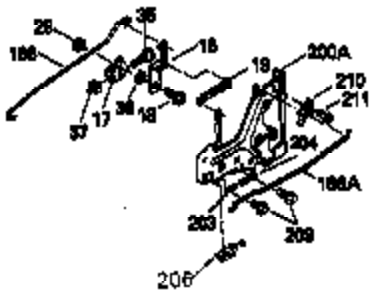

Ref #	Part Number	Qty	Description
64	650990	2	Screw, Torx T-30, 1/4-20 x 15/32"
92	650880	1	Lock Washer
93	650881	1	Flywheel Nut
260	35964	1	Blower Housing
262	29747B	2	Screw, Torx T-40, 5/16-24 x 21/32"
286	35962	1	Cup & Screen
308A	35437	1	Fill Tube Clip
314	650873	2	Screw, 1/4-20 x 3/4"
315	611116	1	Alternator Coil (3 Amp DC) (Incl.321, 322,323)
321	611161	1	Diode
322	611117	1	Connector Body
323	611118	2	Terminal
370B	35274	1	Instruction Decal
394A	650948	1	Washer