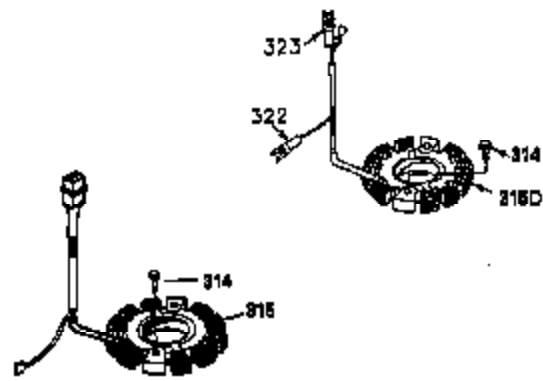

Ref #	Part Number	Qty	Description
64	650990	2	Screw, Torx T-30, 1/4-20 x 15/32"
92	650880	1	Lock Washer
93	650881	1	Flywheel Nut
260	35964	1	Blower Housing
262	29747B	2	Screw, Torx T-40, 5/16-24 x 21/32"
286	35962	1	Cup & Screen
308A	35437	1	Fill Tube Clip
314	650873	2	Screw, 1/4-20 x 3/4"
315	611116	1	Alternator Coil (3 Amp DC) (Incl.321, 322,323)
321	611161	1	Diode
322	611117	1	Connector Body
323	611118	2	Terminal
370B	35274	1	Instruction Decal
394A	650948	1	Washer