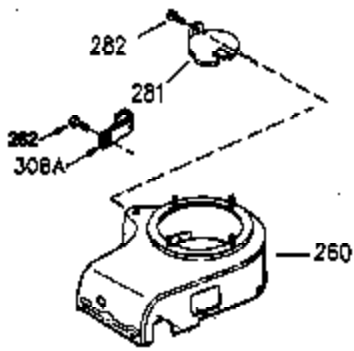

Ref #	Part Number	Qty	Description
64	650990	2	Screw, Torx T-30, 1/4-20 x 15/32"
92	650880	1	Lock Washer
93	650881	1	Flywheel Nut
260	35964	1	Blower Housing
262	29747B	2	Screw, Torx T-40, 5/16-24 x 21/32"
286	35962	1	Cup & Screen
308A	35437	1	Fill Tube Clip
314	650873	2	Screw, 1/4-20 x 3/4"
315	611116	1	Alternator Coil (3 Amp DC) (Incl.321, 322,323)
321	611161	1	Diode
322	611117	1	Connector Body
323	611118	2	Terminal
370B	35274	1	Instruction Decal
394A	650948	1	Washer