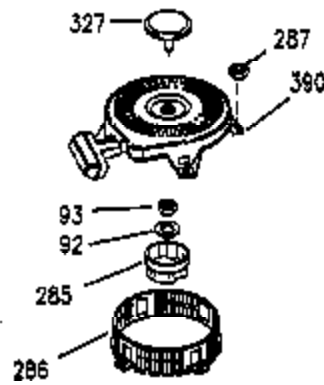

Ref #	Part Number	Qty	Description
64	650990	2	Screw, Torx T-30, 1/4-20 x 15/32"
92	650880	1	Lock Washer
93	650881	1	Flywheel Nut
260	35964	1	Blower Housing
262	29747B	2	Screw, Torx T-40, 5/16-24 x 21/32"
286	35962	1	Cup & Screen
308A	35437	1	Fill Tube Clip
314	650873	2	Screw, 1/4-20 x 3/4"
315	611116	1	Alternator Coil (3 Amp DC) (Incl.321, 322,323)
321	611161	1	Diode
322	611117	1	Connector Body
323	611118	2	Terminal
370B	35274	1	Instruction Decal
394A	650948	1	Washer