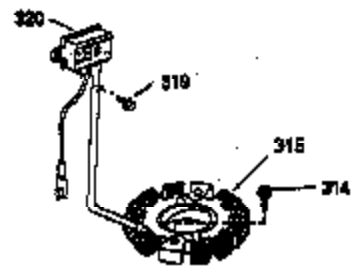

Ref #	Part Number	Qty	Description
64	650990	2	Screw, Torx T-30, 1/4-20 x 15/32"
92	650880	1	Lock Washer
93	650881	1	Flywheel Nut
260	35964	1	Blower Housing
262	29747B	2	Screw, Torx T-40, 5/16-24 x 21/32"
286	35962	1	Cup & Screen
308A	35437	1	Fill Tube Clip
314	650873	2	Screw, 1/4-20 x 3/4"
315	611116	1	Alternator Coil (3 Amp DC) (Incl.321, 322,323)
321	611161	1	Diode
322	611117	1	Connector Body
323	611118	2	Terminal
370B	35274	1	Instruction Decal
394A	650948	1	Washer