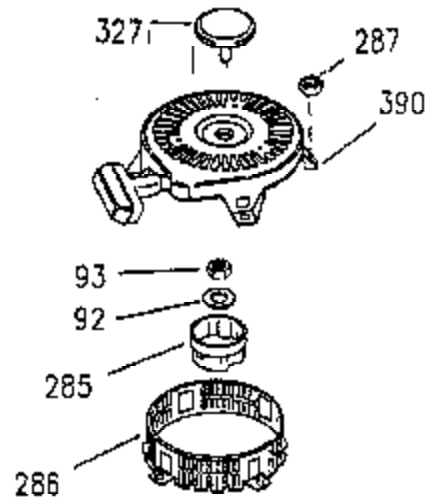

ILLUSTRATION SHOWS TYPICAL PARTS ONLY. ORDER PART NUMBER. PARTS NOT LISTED ARE SUPPLIED BY OEM.

VIEW 3 OF 3

Ref #	Part Number	Qty	Description
16	36284	1	Governor Lever (Incl. 212A)
17	29916	1	Governor Lever Clamp
18	650548	1	Screw, 8-32 x 5/16"
19	35945	1	Extension Spring
28	30322	1	Lock Nut, 8-32
35	29826	1	Screw, 10-32 x 3/4"
36	29918	1	Lock Washer
37	29216	1	Lock Nut, 10-32
92	650880	1	Lock Washer
93	650881	1	Flywheel Nut
186A	35957	1	Choke Link
186	36285	1	Governor Link
200	35956	1	Control Bracket (Incl. 203 & 204)
203	33802	1	Compression Spring
204	650777	1	Screw, 6-32 x 21/32"
209	650902	2	Screw, 10-32 x 7/16"
210	27793	1	Conduit Clip
211	28942	1	Screw, 10-32 x 3/8"
238	650875	2	Screw, 10-32 x 5-1/4"
245A	35404	1	Air Cleaner Filter
260	35964	1	Blower Housing
261	30063	2	Screw, Torx T-30, 1/4-20 x 1/2"
264A	650273	1	Screw, 5/16-18 x 5/8"
286	35962	1	Cup & Screen
308	33997	1	Filler Tube Clip
308A	35437	1	Fill Tube Clip
314	650873	2	Screw, 1/4-20 x 3/4"
315	611116	1	Alternator Coil (3 Amp DC) (Incl.321, 322,323)
321	611161	1	Diode
322	611117	1	Connector Body
323	611118	2	Terminal
337	36407	1	Deflector