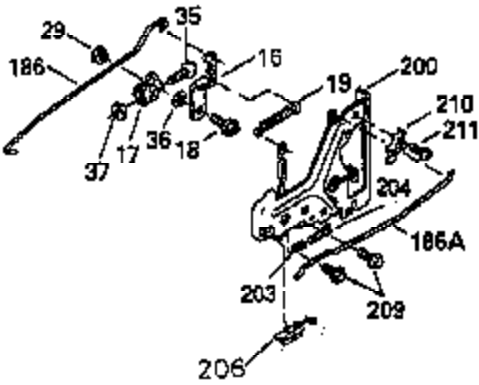

ILLUSTRATION SHOWS TYPICAL PARTS ONLY. ORDER PART NUMBER. PARTS NOT LISTED ARE SUPPLIED BY OEM.

VIEW 3 OF 3

Ref #	Part Number	Qty	Description
16	36284	1	Governor Lever (Incl. 212A)
17	29916	1	Governor Lever Clamp
18	650548	1	Screw, 8-32 x 5/16"
19	35945	1	Extension Spring
28	30322	1	Lock Nut, 8-32
35	29826	1	Screw, 10-32 x 3/4"
36	29918	1	Lock Washer
37	29216	1	Lock Nut, 10-32
92	650880	1	Lock Washer
93	650881	1	Flywheel Nut
186A	35957	1	Choke Link
186	36285	1	Governor Link
200	35956	1	Control Bracket (Incl. 203 & 204)
203	33802	1	Compression Spring
204	650777	1	Screw, 6-32 x 21/32"
209	650902	2	Screw, 10-32 x 7/16"
210	27793	1	Conduit Clip
211	28942	1	Screw, 10-32 x 3/8"
238	650875	2	Screw, 10-32 x 5-1/4"
245A	35404	1	Air Cleaner Filter
260	35964	1	Blower Housing
261	30063	2	Screw, Torx T-30, 1/4-20 x 1/2"
264A	650273	1	Screw, 5/16-18 x 5/8"
286	35962	1	Cup & Screen
308	33997	1	Filler Tube Clip
308A	35437	1	Fill Tube Clip
314	650873	2	Screw, 1/4-20 x 3/4"
315	611116	1	Alternator Coil (3 Amp DC) (Incl.321, 322,323)
321	611161	1	Diode
322	611117	1	Connector Body
323	611118	2	Terminal
337	36407	1	Deflector