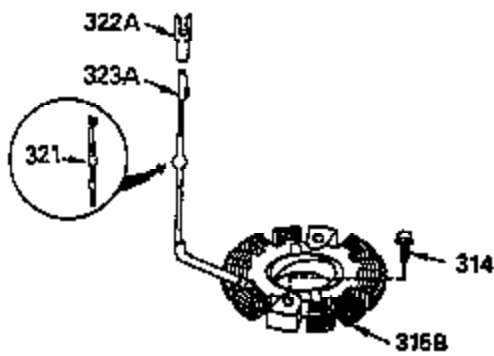

ILLUSTRATION SHOWS TYPICAL PARTS ONLY. ORDER PART NUMBER. PARTS NOT LISTED ARE SUPPLIED BY OEM.

VIEW 3 OF 3

Ref #	Part Number	Qty	Description
16	36284	1	Governor Lever (Incl. 212A)
17	29916	1	Governor Lever Clamp
18	650548	1	Screw, 8-32 x 5/16"
19	35945	1	Extension Spring
28	30322	1	Lock Nut, 8-32
35	29826	1	Screw, 10-32 x 3/4"
36	29918	1	Lock Washer
37	29216	1	Lock Nut, 10-32
92	650880	1	Lock Washer
93	650881	1	Flywheel Nut
186A	35957	1	Choke Link
186	36285	1	Governor Link
200	35956	1	Control Bracket (Incl. 203 & 204)
203	33802	1	Compression Spring
204	650777	1	Screw, 6-32 x 21/32"
209	650902	2	Screw, 10-32 x 7/16"
210	27793	1	Conduit Clip
211	28942	1	Screw, 10-32 x 3/8"
238	650875	2	Screw, 10-32 x 5-1/4"
245A	35404	1	Air Cleaner Filter
260	35964	1	Blower Housing
261	30063	2	Screw, Torx T-30, 1/4-20 x 1/2"
264A	650273	1	Screw, 5/16-18 x 5/8"
286	35962	1	Cup & Screen
308	33997	1	Filler Tube Clip
308A	35437	1	Fill Tube Clip
314	650873	2	Screw, 1/4-20 x 3/4"
315	611116	1	Alternator Coil (3 Amp DC) (Incl.321, 322,323)
321	611161	1	Diode
322	611117	1	Connector Body
323	611118	2	Terminal
337	36407	1	Deflector