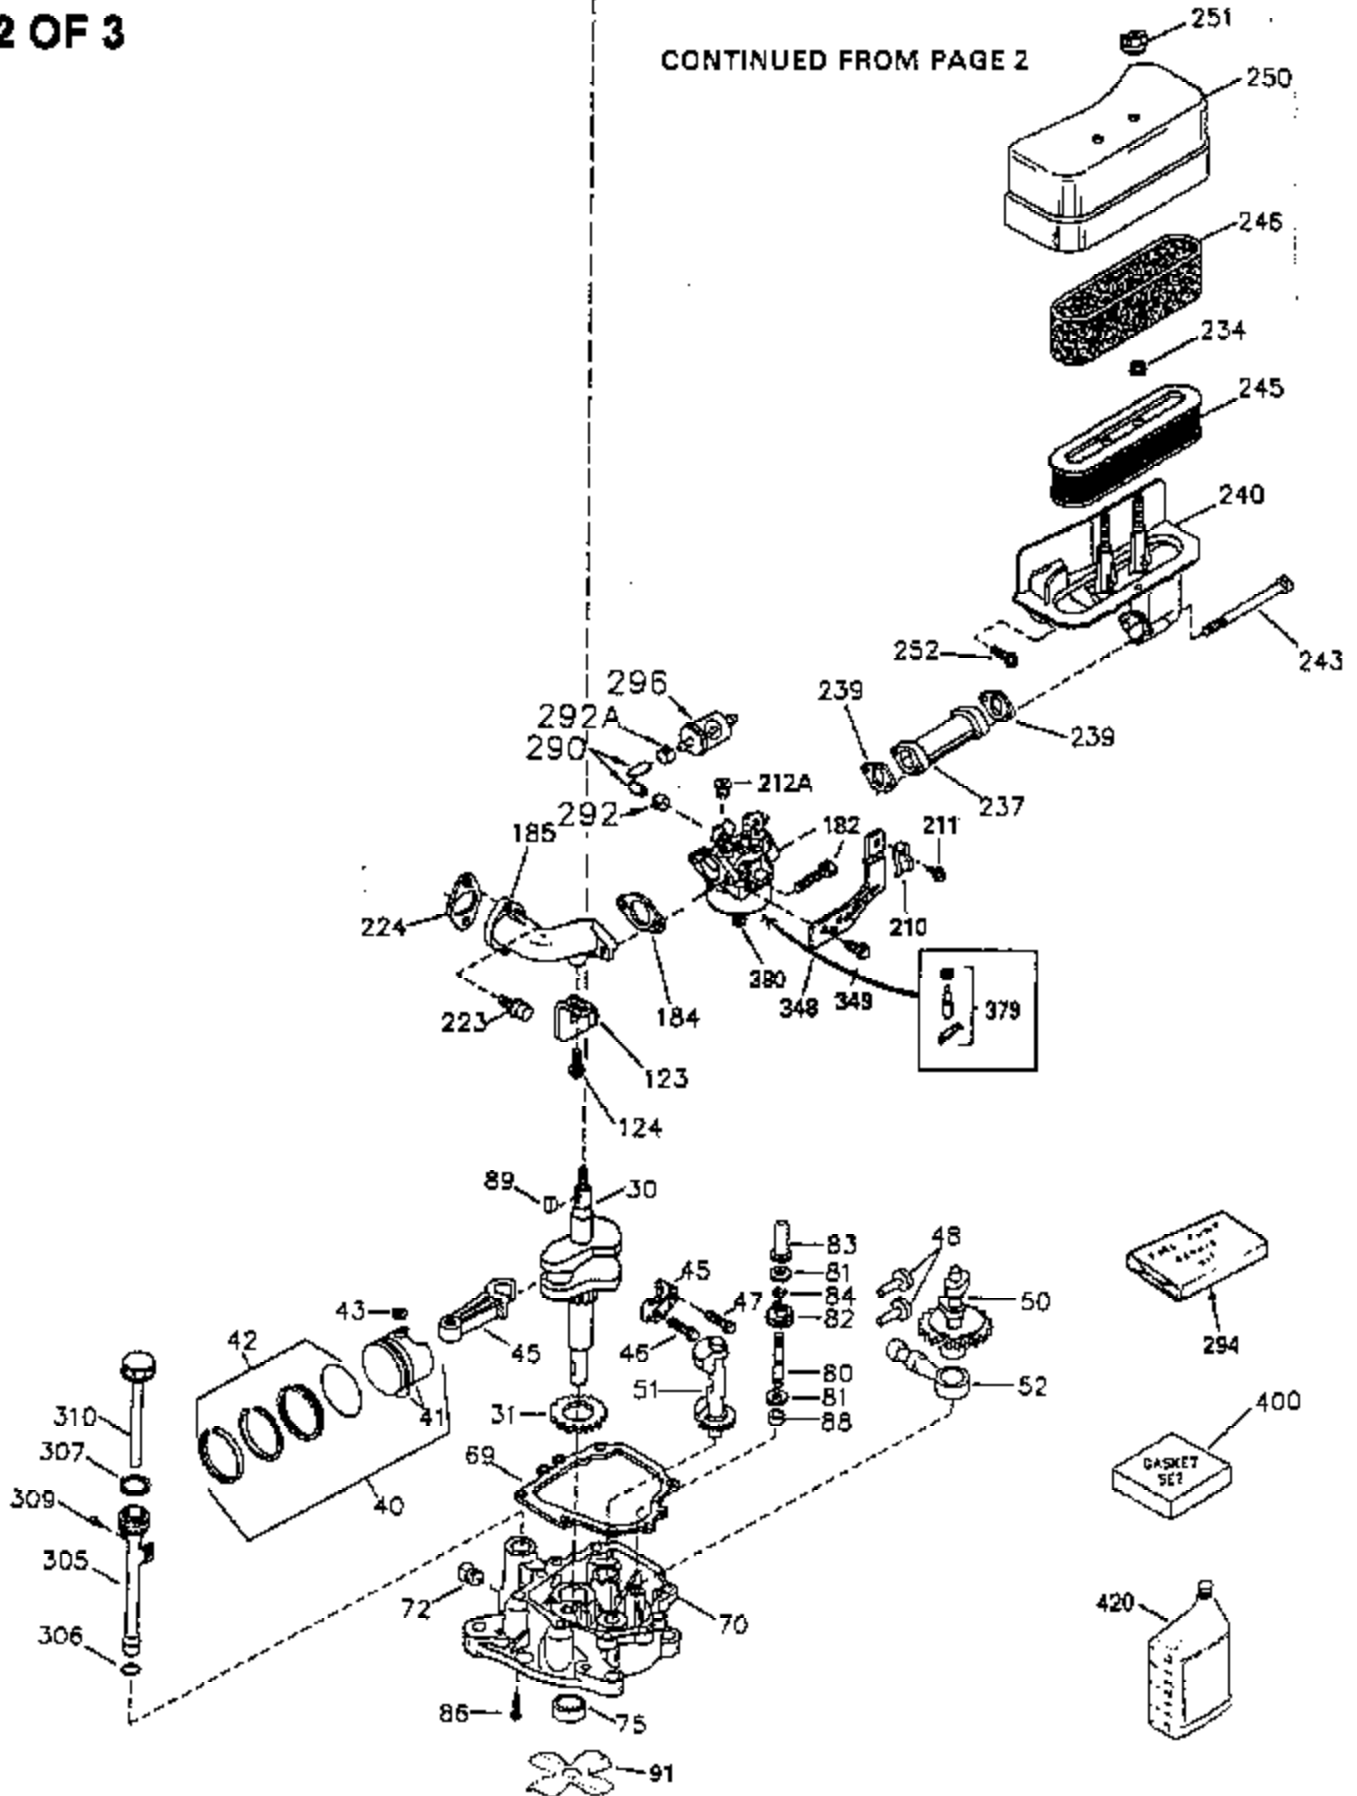

ILLUSTRATION SHOWS TYPICAL PARTS ONLY. ORDER BY PART NUMBER. PARTS NOT LISTED ARE SUPPLIED BY DEM.

VIEW 2 OF 3

CONTINUED FROM PAGE 2

Ref #	Part Number	Qty	Description
28	30322	1	Lock Nut, 8-32
30	35336B	1	Crankshaft
31	35327	1	Counterbalance Gear
40	35776	1	Piston, Pin & Ring Set (Std.)
40	35777	1	Piston, Pin & Ring Set (.010" OS)
40	35778	1	Piston, Pin & Ring Set (.020" OS)
41	35773	1	Piston & Pin Ass'y. (Std.) (Incl. 43)
41	35774	1	Piston & Pin Ass'y. (.010" OS) (Incl. 43)
41	35775	1	Piston & Pin Ass'y. (.020" OS) (Incl. 43)
42	35779	1	Ring Set (Std.)
42	35780	1	Ring Set (.010" OS)
42	35781	1	Ring Set (.020" OS)
43	35772	2	Piston Pin Retaining Ring
45	35330A	1	Connecting Rod Ass'y. (Incl. 46 & 47)
46	650908	1	Connecting Rod Bolt
47	650882	1	Connecting Rod Bolt
48	35313	2	Valve Lifter
50	35939	1	Camshaft (MCR)
51	35315A	1	Counterbalance Weight
52	31356	1	Oil Pump Ass'y.
69	35317	1	* Mounting Flange Gasket
70	35711A	1	Mounting Flange (Incl. 72, 75 & 80)
72	31927	1	Oil Drain Plug
75	35319	1	Oil Seal
80	35712	1	Governor Shaft
81	35479	2	Washer
82	35321	1	Governor Gear Ass'y.
83	35322	1	Governor Spool
84	29193	1	Retaining Ring
86	650833	7	Screw, 1/4-20 x 1-3/16"
88	31707A	1	Spacer
89	32589	1	Flywheel Key
123	35288	1	Intake Pipe Brace
124	650738	2	Screw, 1/4-20 x 5/8"
182	650517	2	Screw, 1/4-20 x 27/32"
184	33263	1	* Carburetor To Intake Pipe Gasket
185	35955	1	Intake Pipe
210	27793	1	Conduit Clip
211	28942	1	Screw, 10-32 x 3/8"
212A	36288	2	Bushing
223	650971	2	Screw, Torx T-30, 5/16-18 x 7/8"
224	35958	1	* Intake Pipe Gasket
234	650825	1	Nut & Lock Washer, 1/4-20
237	35286	1	Air Cleaner Adapter
238	650875	2	Screw, 10-32 x 5-1/4"
239	33629	2	* Air Cleaner Gasket
240	35960	1	Air Cleaner Body (Incl. 239)
245A	35404	1	Air Cleaner Filter
245	35403	1	Air Cleaner Filter (Incl. 234)
250	35961	1	Air Cleaner Cover
251	650886	2	Wing Nut, 1/4-20
261	30063	2	Screw, Torx T-30, 1/4-20 x 1/2"
264A	650273	1	Screw, 5/16-18 x 5/8"
290	30705	1	Fuel Line
292	26460	1	Fuel Line Clamp
305	35574	1	Oil Fill Tube
307	35499	1	"O" Ring
308	33997	1	Filler Tube Clip