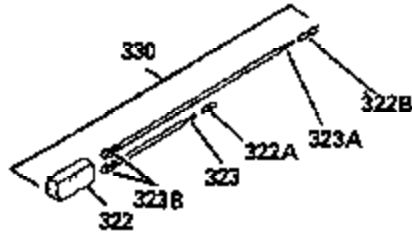

ILLUSTRATION SHOWS TYPICAL PARTS ONLY. ORDER PART NUMBER. PARTS NOT LISTED ARE SUPPLIED BY OEM.

VIEW 3 OF 3

Ref #	Part Number	Qty	Description
16	36284	1	Governor Lever (Incl. 212A)
17	29916	1	Governor Lever Clamp
18	650548	1	Screw, 8-32 x 5/16"
19	35945	1	Extension Spring
28	30322	1	Lock Nut, 8-32
35	29826	1	Screw, 10-32 x 3/4"
36	29918	1	Lock Washer
37	29216	1	Lock Nut, 10-32
92	650880	1	Lock Washer
93	650881	1	Flywheel Nut
186A	35957	1	Choke Link
186	36285	1	Governor Link
200	35956	1	Control Bracket (Incl. 203 & 204)
203	33802	1	Compression Spring
204	650777	1	Screw, 6-32 x 21/32"
209	650902	2	Screw, 10-32 x 7/16"
210	27793	1	Conduit Clip
211	28942	1	Screw, 10-32 x 3/8"
238	650875	2	Screw, 10-32 x 5-1/4"
245A	35404	1	Air Cleaner Filter
260	35964	1	Blower Housing
261	30063	2	Screw, Torx T-30, 1/4-20 x 1/2"
264A	650273	1	Screw, 5/16-18 x 5/8"
286	35962	1	Cup & Screen
308	33997	1	Filler Tube Clip
308A	35437	1	Fill Tube Clip
314	650873	2	Screw, 1/4-20 x 3/4"
315	611116	1	Alternator Coil (3 Amp DC) (Incl.321, 322,323)
321	611161	1	Diode
322	611117	1	Connector Body
323	611118	2	Terminal
337	36407	1	Deflector