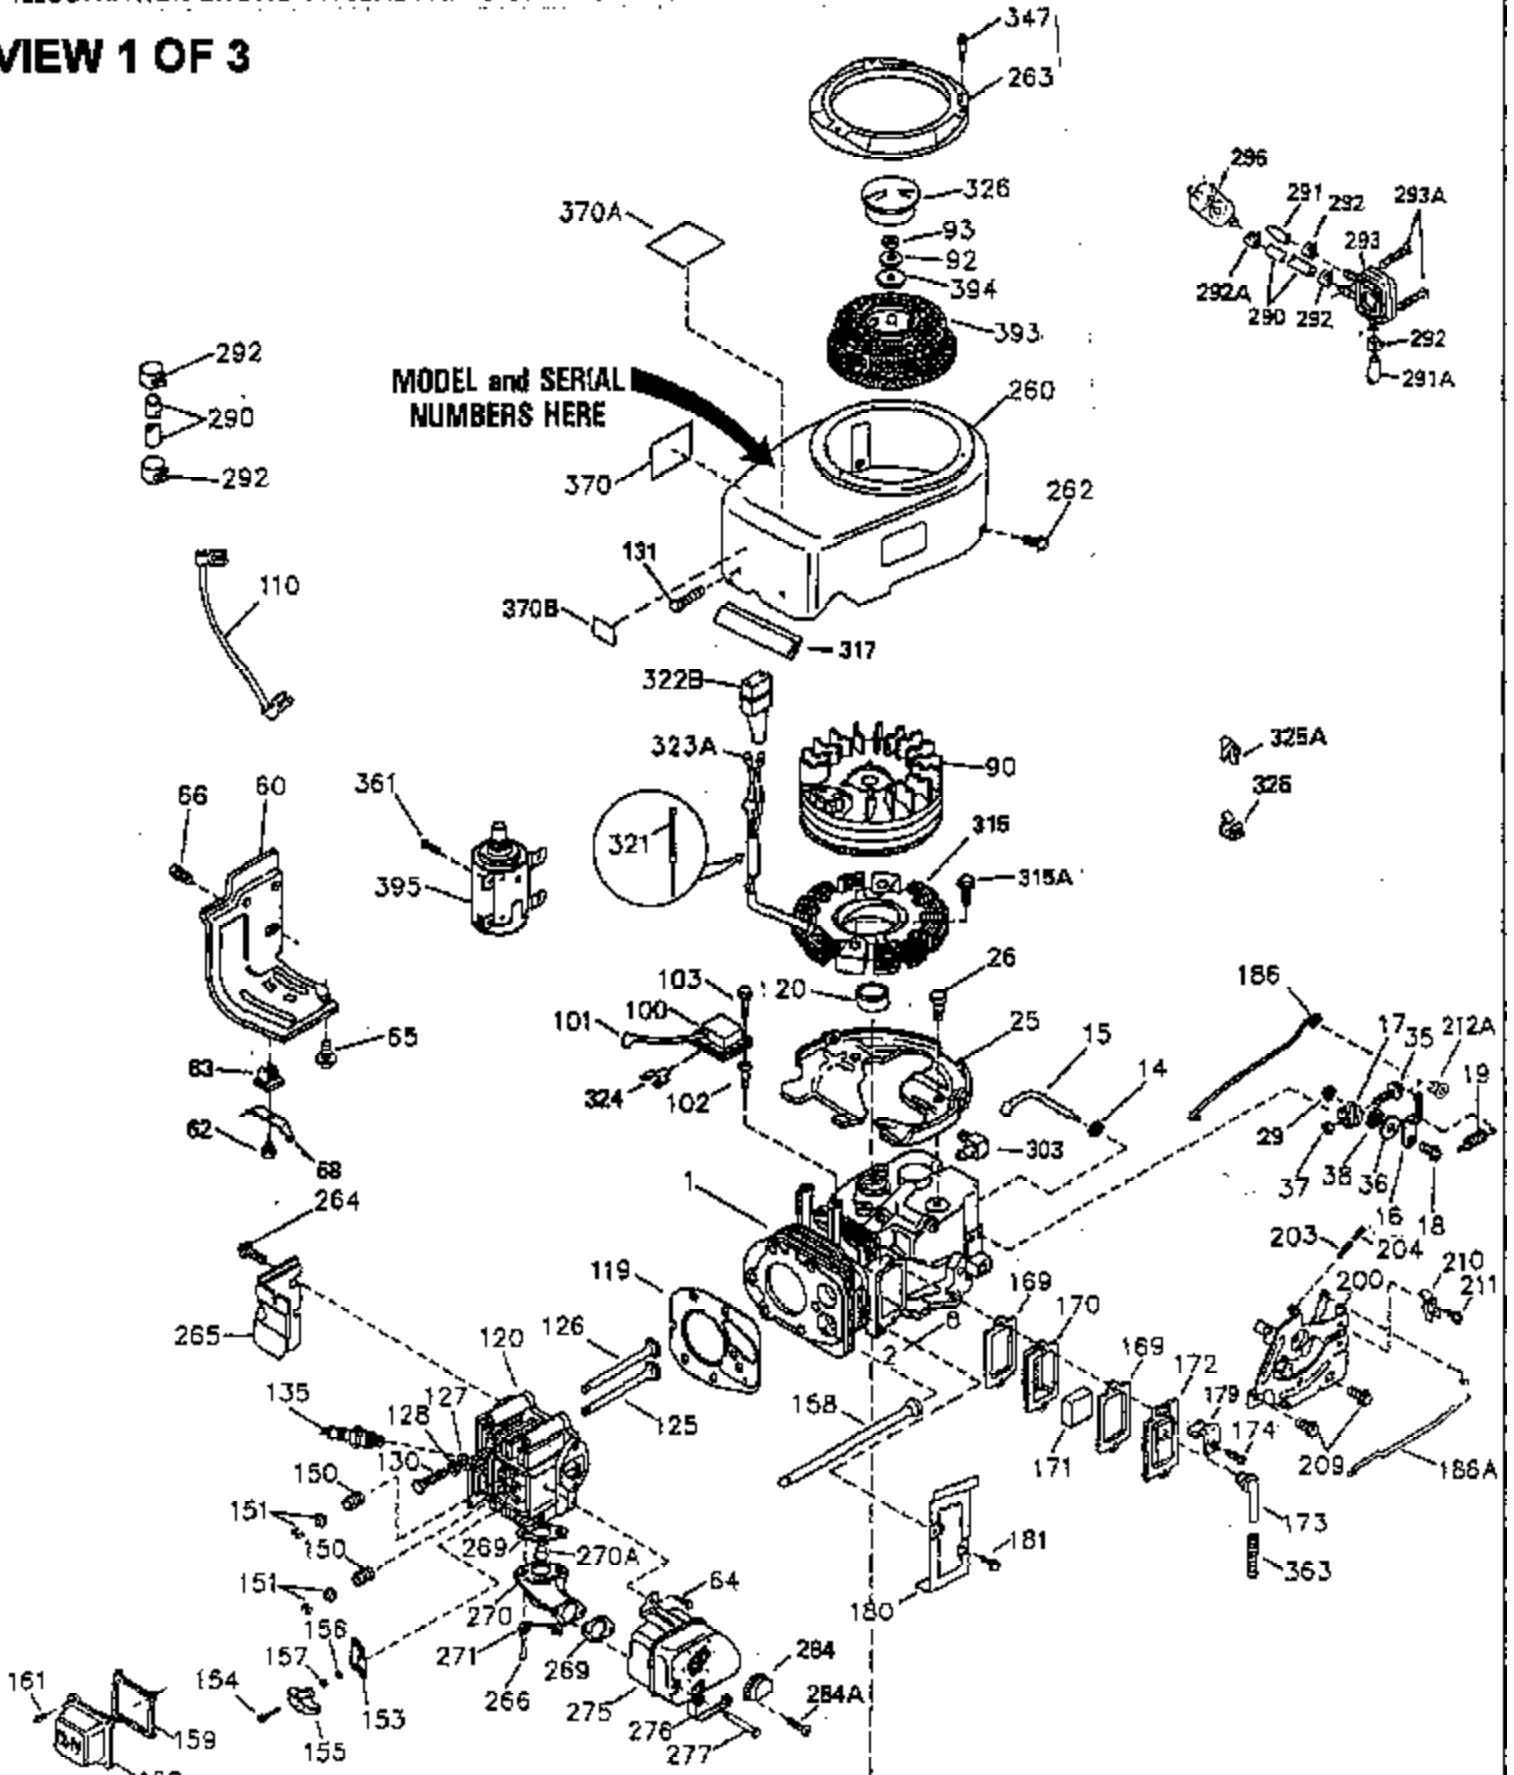

ILLUSTRATION SHOWS TYPICAL PARTS ONLY. ORDER BY PART NUMBER. PARTS NOT LISTED ARE SUPPLIED BY OEM.

VIEW 1 OF 3

CONTINUED TO PAGE 3

Engine Parts List #1

Ref #	Part Number	Qty	Description
	1 35943	1	Cylinder (Incl. 2 & 20)
	2 27652	2	Dowel Pin
	14 28277	2	Washer
	15 35324	1	Governor Rod
	16 36284	1	Governor Lever (Incl. 212A)
	17 29916	1	Governor Lever Clamp
	18 650548	1	Screw, 8-32 x 5/16"
	19 35945	1	Extension Spring
	20 35319	1	Oil Seal
	25 35326	1	Blower Housing Baffle
	26 650561	2	Screw, 1/4-20 x 5/8"
	28 30322	1	Lock Nut, 8-32
	35 29826	1	Screw, 10-32 x 3/4"
	36 29918	1	Lock Washer
	37 29216	1	Lock Nut, 10-32
	38 29642	1	Retaining Ring
	60 35316A	1	Blower Housing Extension
	64 30063	2	Screw, Torx T-30, 1/4-20 x 1/2"
	65 650128	1	Screw, 10-24 x 1/2"
	90 611093	1	Flywheel (W/Ring Gear)
	92 650880	1	Lock Washer
	93 650881	1	Flywheel Nut
	100 35135	1	Solid State Ignition
	101 610118	1	Spark Plug Cover
	102 650872	2	Solid State Mounting Stud
	103 650814	2	Screw, Torx T-15, 10-24 x 1"
	110 36225	1	Ground Wire
	119 35946	1	* Cylinder Head Gasket
	120 35948	1	Cylinder Head
	125 35308	1	Exhaust Valve (Std.)
	125 35433	1	Exhaust Valve (1/32" OS)
	126 35309	1	Intake Valve (Std.)
	126 35432	1	Intake Valve (1/32" OS)
	127 650691	6	Washer
	128 650690	6	Belleville Washer
	130 650946	6	Screw, 5/16-18 x 2-45/64"
	135 34645	1	Resistor Spark Plug (RN4C)
	150 33507	2	Valve Spring
	151 33508	2	Valve Spring Keeper
	153 35949	1	Push Rod Guide
	154 650945	1	Rocker Arm Stud
	155 35950	1	Rocker Arm
	156 650890	2	Lock Washer
	157 650947	1	Lock Nut, 5/16-24
	158 35951	2	Push Rod
	159 35952	1	* Rocker Arm Cover Gasket
	160 35953A	1	Rocker Arm Housing
	161 30063	4	Screw, Torx T-30, 1/4-20 x 1/2"
	169 27896A	2	* Valve Cover Gasket
	170 28423	1	Breather Body
	171 28424	1	Breather Element
	172 28425	1	Valve Cover
	173 35350	1	Breather Tube
	174 650128	2	Screw, 10-24 x 1/2"
	180 35954	1	Blower Housing Extension
	181 30200	2	Screw, 10-24 x 9/16"
	186 36285	1	Governor Link
	186A 35957	1	Choke Link