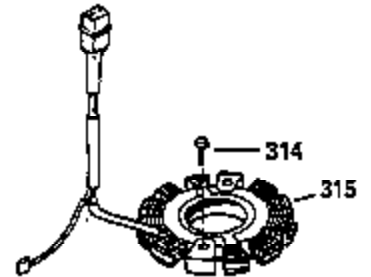

ILLUSTRATION SHOWS TYPICAL PARTS ONLY. ORDER PART NUMBER. PARTS NOT LISTED ARE SUPPLIED BY OEM.

VIEW 3 OF 3

Ref #	Part Number	Qty	Description
16	36284	1	Governor Lever (Incl. 212A)
17	29916	1	Governor Lever Clamp
18	650548	1	Screw, 8-32 x 5/16"
19	35945	1	Extension Spring
28	30322	1	Lock Nut, 8-32
35	29826	1	Screw, 10-32 x 3/4"
36	29918	1	Lock Washer
37	29216	1	Lock Nut, 10-32
92	650880	1	Lock Washer
93	650881	1	Flywheel Nut
186A	35957	1	Choke Link
186	36285	1	Governor Link
200	35956	1	Control Bracket (Incl. 203 & 204)
203	33802	1	Compression Spring
204	650777	1	Screw, 6-32 x 21/32"
209	650902	2	Screw, 10-32 x 7/16"
210	27793	1	Conduit Clip
211	28942	1	Screw, 10-32 x 3/8"
238	650875	2	Screw, 10-32 x 5-1/4"
245A	35404	1	Air Cleaner Filter
260	35964	1	Blower Housing
261	30063	2	Screw, Torx T-30, 1/4-20 x 1/2"
286	35962	1	Cup & Screen
308	33997	1	Fill Tube Clip
308A	35437	1	Fill Tube Clip
314	650873	2	Screw, 1/4-20 x 3/4"
315	611104	1	Alternator Coil (3/5 Split)(Incl.321, 322,323)
321	611161	1	Diode
322	611142	1	Connector Body
323	611118	2	Terminal
337	36407	1	Deflector