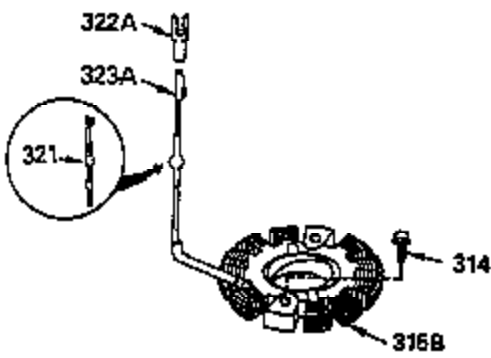

ILLUSTRATION SHOWS TYPICAL PARTS ONLY. ORDER PART NUMBER. PARTS NOT LISTED ARE SUPPLIED BY OEM.

VIEW 3 OF 3

Ref #	Part Number	Qty	Description
16	36284	1	Governor Lever (Incl. 212A)
17	29916	1	Governor Lever Clamp
18	650548	1	Screw, 8-32 x 5/16"
19	35945	1	Extension Spring
28	30322	1	Lock Nut, 8-32
35	29826	1	Screw, 10-32 x 3/4"
36	29918	1	Lock Washer
37	29216	1	Lock Nut, 10-32
92	650880	1	Lock Washer
93	650881	1	Flywheel Nut
186A	35957	1	Choke Link
186	36285	1	Governor Link
200	35956	1	Control Bracket (Incl. 203 & 204)
203	33802	1	Compression Spring
204	650777	1	Screw, 6-32 x 21/32"
209	650902	2	Screw, 10-32 x 7/16"
210	27793	1	Conduit Clip
211	28942	1	Screw, 10-32 x 3/8"
238	650875	2	Screw, 10-32 x 5-1/4"
245A	35404	1	Air Cleaner Filter
260	35964	1	Blower Housing
261	30063	2	Screw, Torx T-30, 1/4-20 x 1/2"
286	35962	1	Cup & Screen
308	33997	1	Fill Tube Clip
308A	35437	1	Fill Tube Clip
314	650873	2	Screw, 1/4-20 x 3/4"
315	611104	1	Alternator Coil (3/5 Split)(Incl.321, 322,323)
321	611161	1	Diode
322	611142	1	Connector Body
323	611118	2	Terminal
337	36407	1	Deflector