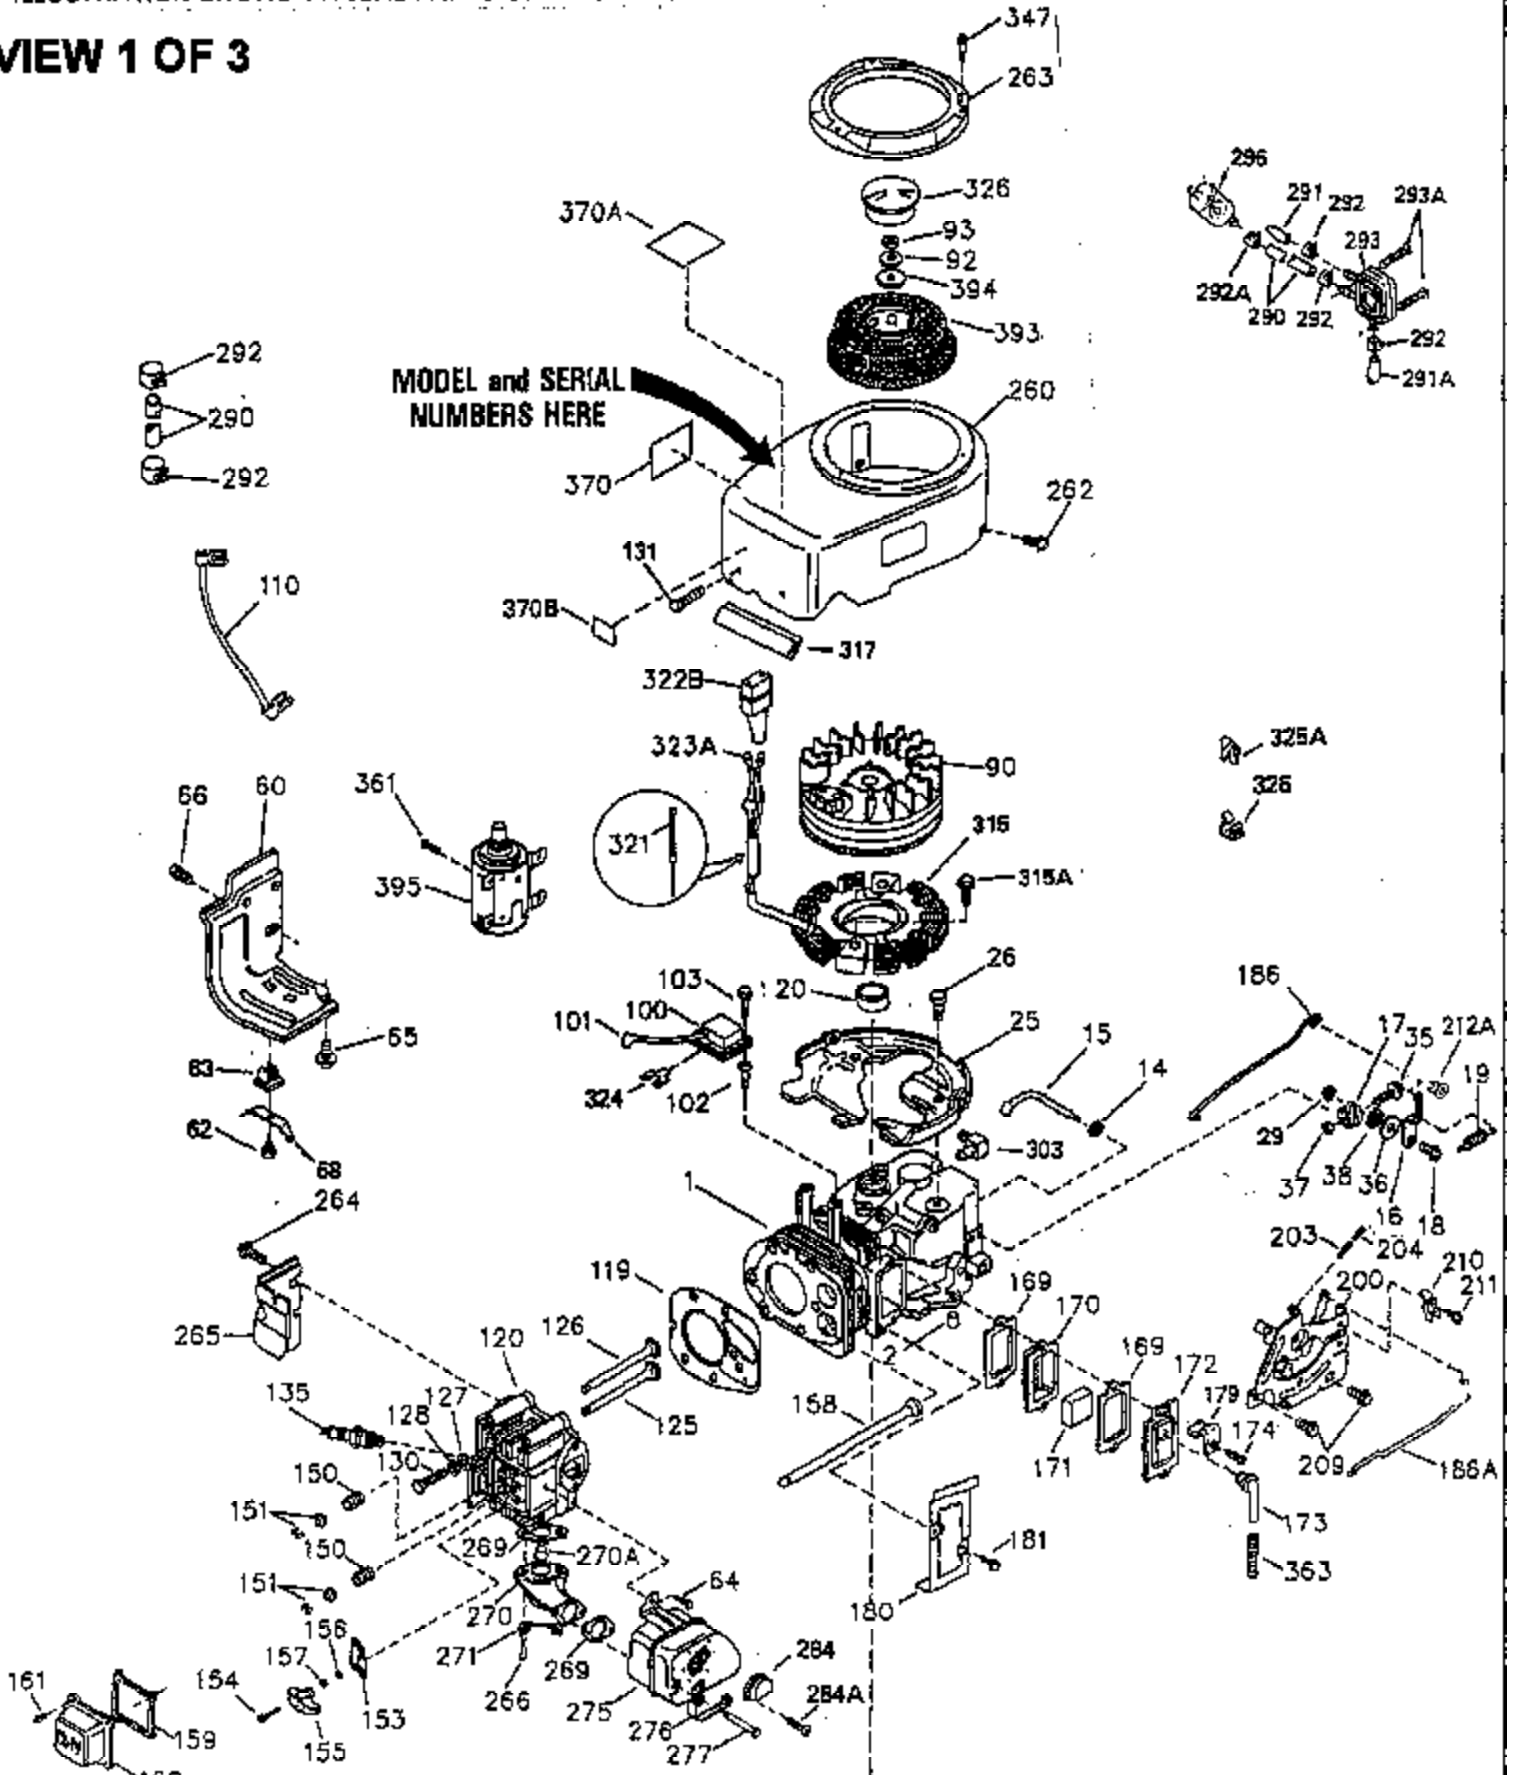

ILLUSTRATION SHOWS TYPICAL PARTS ONLY. ORDER BY PART NUMBER. PARTS NOT LISTED ARE SUPPLIED BY OEM.

VIEW 1 OF 3

CONTINUED TO PAGE 3