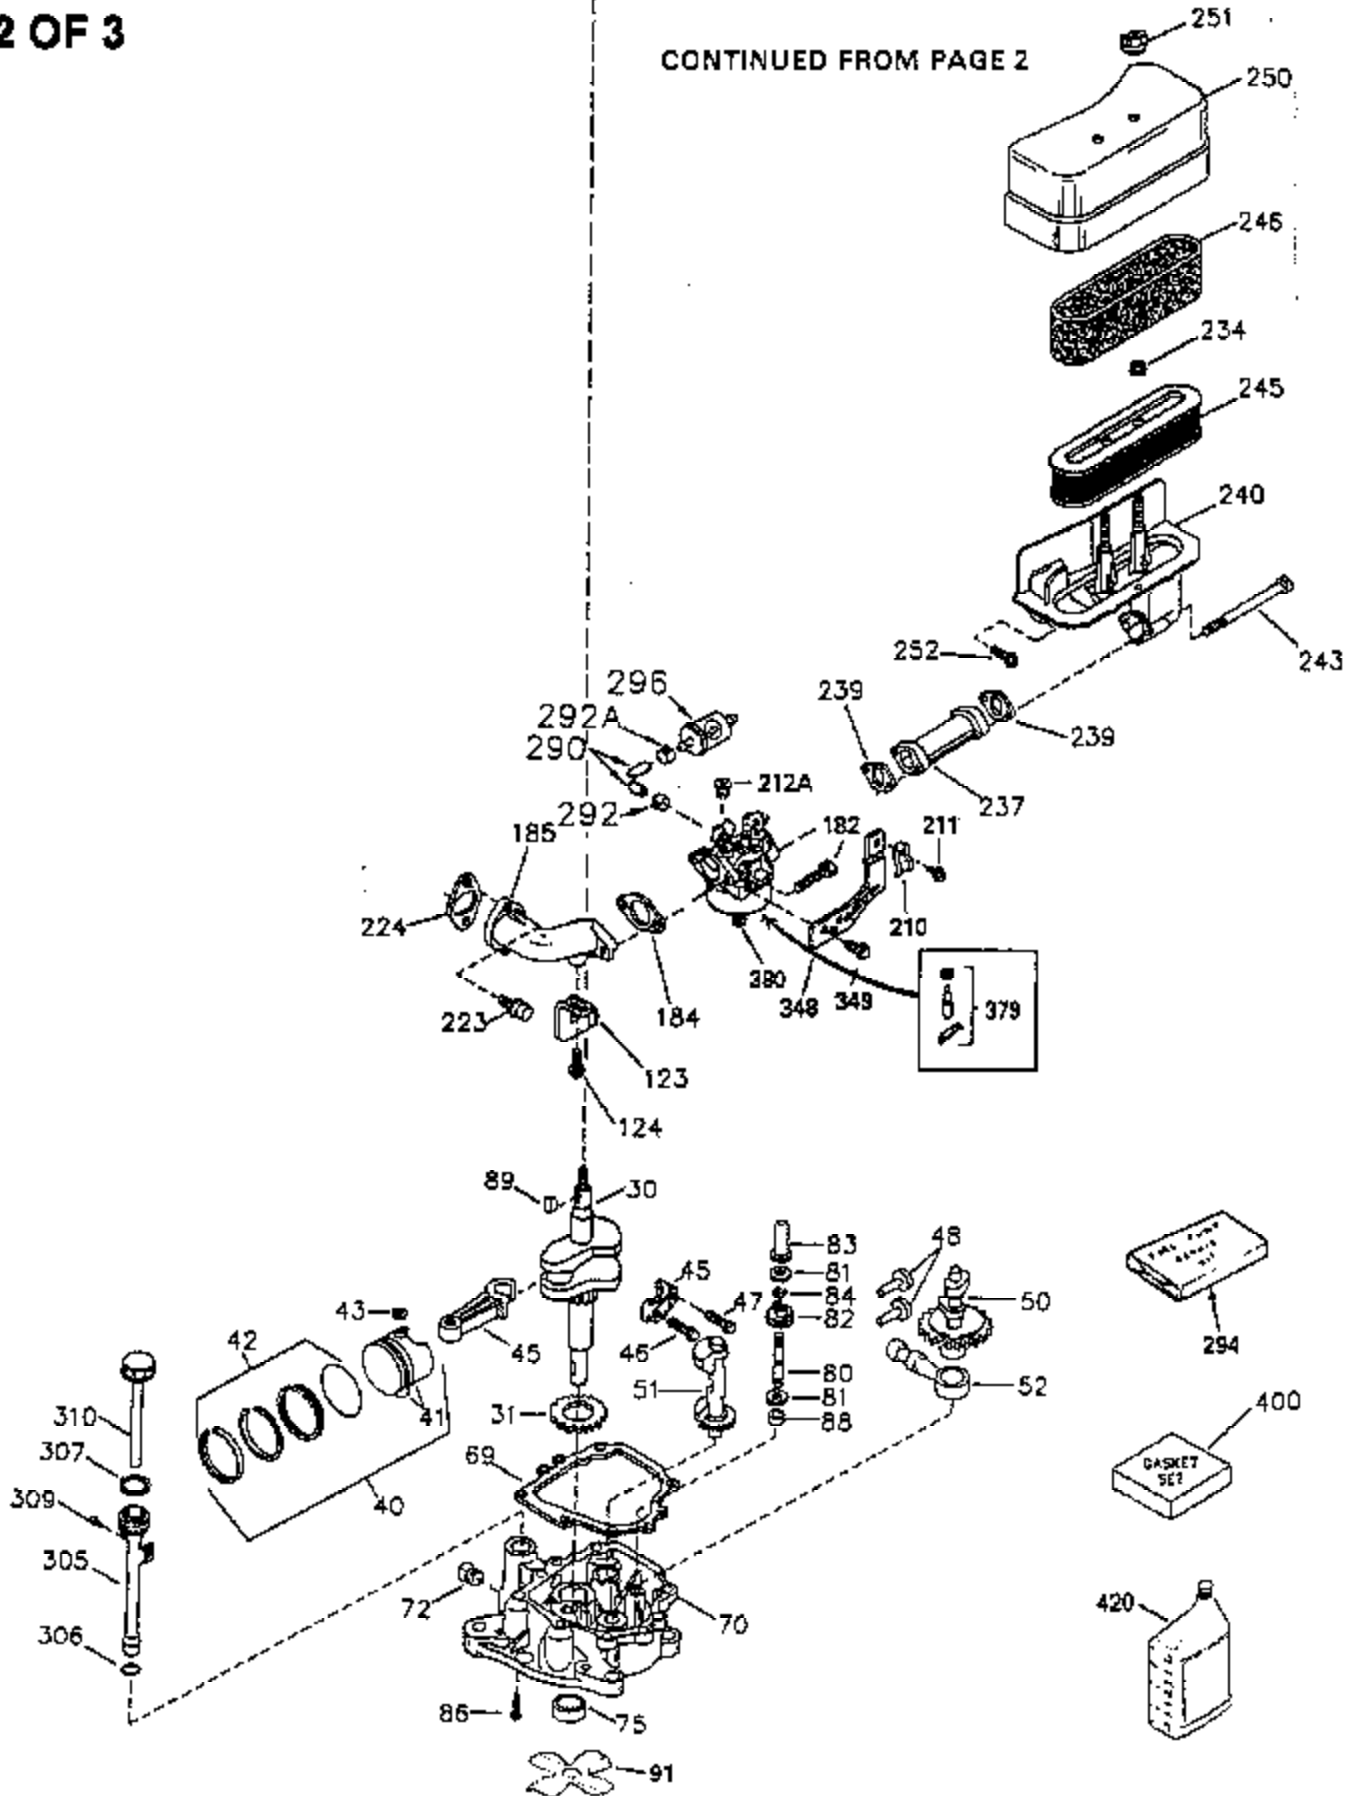

ILLUSTRATION SHOWS TYPICAL PARTS ONLY. ORDER BY PART NUMBER. PARTS NOT LISTED ARE SUPPLIED BY DEM.

VIEW 2 OF 3

CONTINUED FROM PAGE 2

Ref #	Part Number	Qty	Description
28	30322	1	Lock Nut, 8-32
30	35336B	1	Crankshaft
31	35327	1	Counterbalance Gear
40	35776	1	Piston, Pin & Ring Set (Std.)
40	35777	1	Piston, Pin & Ring Set (.010" OS)
40	35778	1	Piston, Pin & Ring Set (.020" OS)
41	35773	1	Piston & Pin Ass'y. (Std.) (Incl. 43)
41	35774	1	Piston & Pin Ass'y. (.010" OS) (Incl. 43)
41	35775	1	Piston & Pin Ass'y. (.020" OS) (Incl. 43)
42	35779	1	Ring Set (Std.)
42	35780	1	Ring Set (.010" OS)
42	35781	1	Ring Set (.020" OS)
43	35772	2	Piston Pin Retaining Ring
45	35330A	1	Connecting Rod Ass'y. (Incl. 46 & 47)
46	650908	1	Connecting Rod Bolt
47	650882	1	Connecting Rod Bolt
48	35313	2	Valve Lifter
50	35939	1	Camshaft (MCR)
51	35315A	1	Counterbalance Weight
52	31356	1	Oil Pump Ass'y.
69	35317	1	* Mounting Flange Gasket
70	35711A	1	Mounting Flange (Incl. 72, 75 & 80)
72	31927	1	Oil Drain Plug
75	35319	1	Oil Seal
80	35712	1	Governor Shaft
81	35479	2	Washer
82	35321	1	Governor Gear Ass'y.
83	35322	1	Governor Spool
84	29193	1	Retaining Ring
86	650833	7	Screw, 1/4-20 x 1-3/16"
88	31707A	1	Spacer
89	32589	1	Flywheel Key
123	35288	1	Intake Pipe Brace
124	650738	2	Screw, 1/4-20 x 5/8"
182	650517	2	Screw, 1/4-20 x 27/32"
184	33263	1	* Carburetor To Intake Pipe Gasket
185	35955	1	Intake Pipe
210	27793	1	Conduit Clip
211	28942	1	Screw, 10-32 x 3/8"
212A	36288	2	Bushing
223	650971	2	Screw, Torx T-30, 5/16-18 x 7/8"
224	35958	1	* Intake Pipe Gasket
234	650825	1	Nut & Lock Washer, 1/4-20
237	35286	1	Air Cleaner Adapter
238	650875	2	Screw, 10-32 x 5-1/4"
239	33629	2	* Air Cleaner Gasket
240	35960	1	Air Cleaner Body (Incl. 239)
245A	35404	1	Air Cleaner Filter
245	35403	1	Air Cleaner Filter (Incl. 234)
250	35961	1	Air Cleaner Cover
251	650886	2	Wing Nut, 1/4-20
261	30063	2	Screw, Torx T-30, 1/4-20 x 1/2"
290	30705	1	Fuel Line
292	26460	2	Fuel Line Clamp
296	34279B	1	Fuel Filter (Incl. 292)
305	35574	1	Oil Fill Tube
307	35499	1	"O" Ring
308	33997	1	Fill Tube Clip