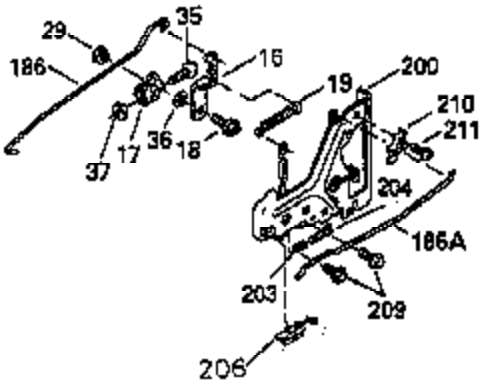

ILLUSTRATION SHOWS TYPICAL PARTS ONLY. ORDER PART NUMBER. PARTS NOT LISTED ARE SUPPLIED BY OEM.

VIEW 3 OF 3

Ref #	Part Number	Qty	Description
16	36284	1	Governor Lever (Incl. 212A)
17	29916	1	Governor Lever Clamp
18	650548	1	Screw, 8-32 x 5/16"
19	35945	1	Extension Spring
28	30322	1	Lock Nut, 8-32
35	29826	1	Screw, 10-32 x 3/4"
36	29918	1	Lock Washer
37	29216	1	Lock Nut, 10-32
92	650880	1	Lock Washer
93	650881	1	Flywheel Nut
186A	35957	1	Choke Link
186	36285	1	Governor Link
200	35956	1	Control Bracket (Incl. 203 & 204)
203	33802	1	Compression Spring
204	650777	1	Screw, 6-32 x 21/32"
209	650902	2	Screw, 10-32 x 7/16"
210	27793	1	Conduit Clip
211	28942	1	Screw, 10-32 x 3/8"
238	650875	2	Screw, 10-32 x 5-1/4"
245A	35404	1	Air Cleaner Filter
260	35964	1	Blower Housing
261	30063	2	Screw, Torx T-30, 1/4-20 x 1/2"
286	35962	1	Cup & Screen
308	33997	1	Fill Tube Clip
308A	35437	1	Fill Tube Clip
314	650873	2	Screw, 1/4-20 x 3/4"
315	611104	1	Alternator Coil (3/5 Split)(Incl.321, 322,323)
321	611161	1	Diode
322	611142	1	Connector Body
323	611118	2	Terminal
337	36407	1	Deflector