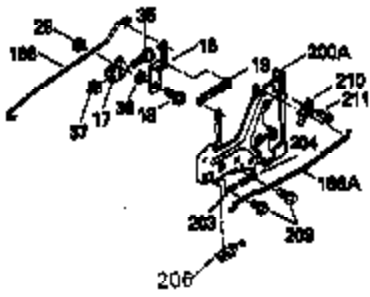

Ref #	Part Number	Qty	Description
64	30063	2	Screw, Torx T-30, 1/4-20 x 1/2"
92	650880	1	Lock Washer
93	650881	1	Flywheel Nut
260	36252	1	Blower Housing
262	29747B	2	Screw, Torx T-40, 5/16-24 x 21/32"
281	33013	1	Starter Bubble Cover
282	650760	1	Screw, 8-32 x 3/8"
285	35985A	1	Starter Cup
286	35446	1	Starter Screen
287	29752	4	Nut & Lock Washer, 1/4-28
308A	35437	1	Fill Tube Clip
327	35392	1	Starter Plug
370B	35274	1	Instruction Decal
390	590671	1	Rewind Starter