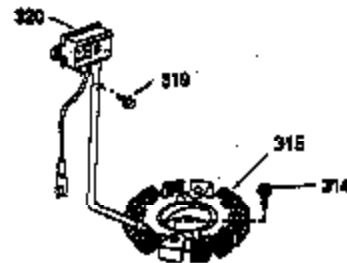

Ref #	Part Number	Qty	Description
64	30063	2	Screw, Torx T-30, 1/4-20 x 1/2"
92	650880	1	Lock Washer
93	650881	1	Flywheel Nut
260	36252	1	Blower Housing
262	29747B	2	Screw, Torx T-40, 5/16-24 x 21/32"
281	33013	1	Starter Bubble Cover
282	650760	1	Screw, 8-32 x 3/8"
285	35985A	1	Starter Cup
286	35446	1	Starter Screen
287	29752	4	Nut & Lock Washer, 1/4-28
308A	35437	1	Fill Tube Clip
327	35392	1	Starter Plug
370B	35274	1	Instruction Decal
390	590671	1	Rewind Starter