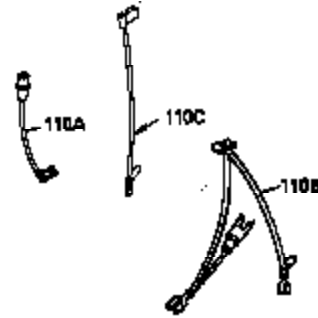

Ref #	Part Number	Qty	Description
64	30063	2	Screw, Torx T-30, 1/4-20 x 1/2"
92	650880	1	Lock Washer
93	650881	1	Flywheel Nut
260	36252	1	Blower Housing
262	29747B	2	Screw, Torx T-40, 5/16-24 x 21/32"
281	33013	1	Starter Bubble Cover
282	650760	1	Screw, 8-32 x 3/8"
285	35985A	1	Starter Cup
286	35446	1	Starter Screen
287	29752	4	Nut & Lock Washer, 1/4-28
308A	35437	1	Fill Tube Clip
327	35392	1	Starter Plug
370B	35274	1	Instruction Decal
390	590671	1	Rewind Starter