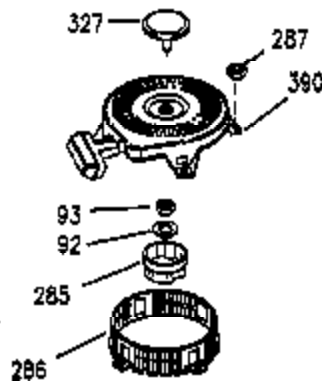

Ref #	Part Number	Qty	Description
64	30063	2	Screw, Torx T-30, 1/4-20 x 1/2"
92	650880	1	Lock Washer
93	650881	1	Flywheel Nut
260	36252	1	Blower Housing
262	29747B	2	Screw, Torx T-40, 5/16-24 x 21/32"
281	33013	1	Starter Bubble Cover
282	650760	1	Screw, 8-32 x 3/8"
285	35985A	1	Starter Cup
286	35446	1	Starter Screen
287	29752	4	Nut & Lock Washer, 1/4-28
308A	35437	1	Fill Tube Clip
327	35392	1	Starter Plug
370B	35274	1	Instruction Decal
390	590671	1	Rewind Starter