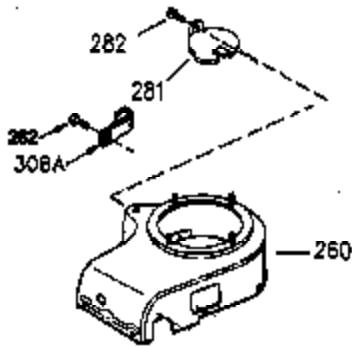

Ref #	Part Number	Qty	Description
64	30063	2	Screw, Torx T-30, 1/4-20 x 1/2"
92	650880	1	Lock Washer
93	650881	1	Flywheel Nut
260	36252	1	Blower Housing
262	29747B	2	Screw, Torx T-40, 5/16-24 x 21/32"
281	33013	1	Starter Bubble Cover
282	650760	1	Screw, 8-32 x 3/8"
285	35985A	1	Starter Cup
286	35446	1	Starter Screen
287	29752	4	Nut & Lock Washer, 1/4-28
308A	35437	1	Fill Tube Clip
327	35392	1	Starter Plug
370B	35274	1	Instruction Decal
390	590671	1	Rewind Starter