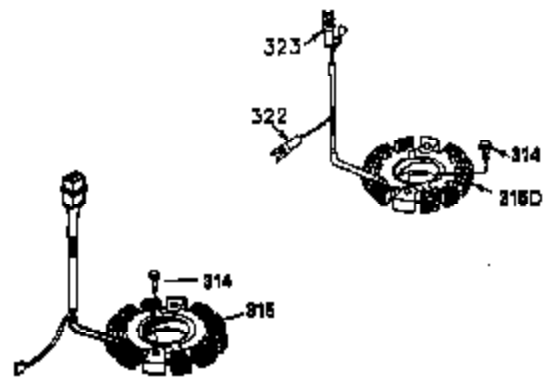

Ref #	Part Number	Qty	Description
64	30063	2	Screw, Torx T-30, 1/4-20 x 1/2"
92	650880	1	Lock Washer
93	650881	1	Flywheel Nut
260	36252	1	Blower Housing
262	29747B	2	Screw, Torx T-40, 5/16-24 x 21/32"
281	33013	1	Starter Bubble Cover
282	650760	1	Screw, 8-32 x 3/8"
285	35985A	1	Starter Cup
286	35446	1	Starter Screen
287	29752	4	Nut & Lock Washer, 1/4-28
308A	35437	1	Fill Tube Clip
327	35392	1	Starter Plug
370B	35274	1	Instruction Decal
390	590671	1	Rewind Starter