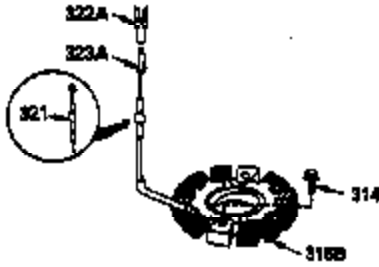

Ref #	Part Number	Qty	Description
64	30063	2	Screw, Torx T-30, 1/4-20 x 1/2"
92	650880	1	Lock Washer
93	650881	1	Flywheel Nut
260	36252	1	Blower Housing
262	29747B	2	Screw, Torx T-40, 5/16-24 x 21/32"
281	33013	1	Starter Bubble Cover
282	650760	1	Screw, 8-32 x 3/8"
285	35985A	1	Starter Cup
286	35446	1	Starter Screen
287	29752	4	Nut & Lock Washer, 1/4-28
308A	35437	1	Fill Tube Clip
327	35392	1	Starter Plug
370B	35274	1	Instruction Decal
390	590671	1	Rewind Starter