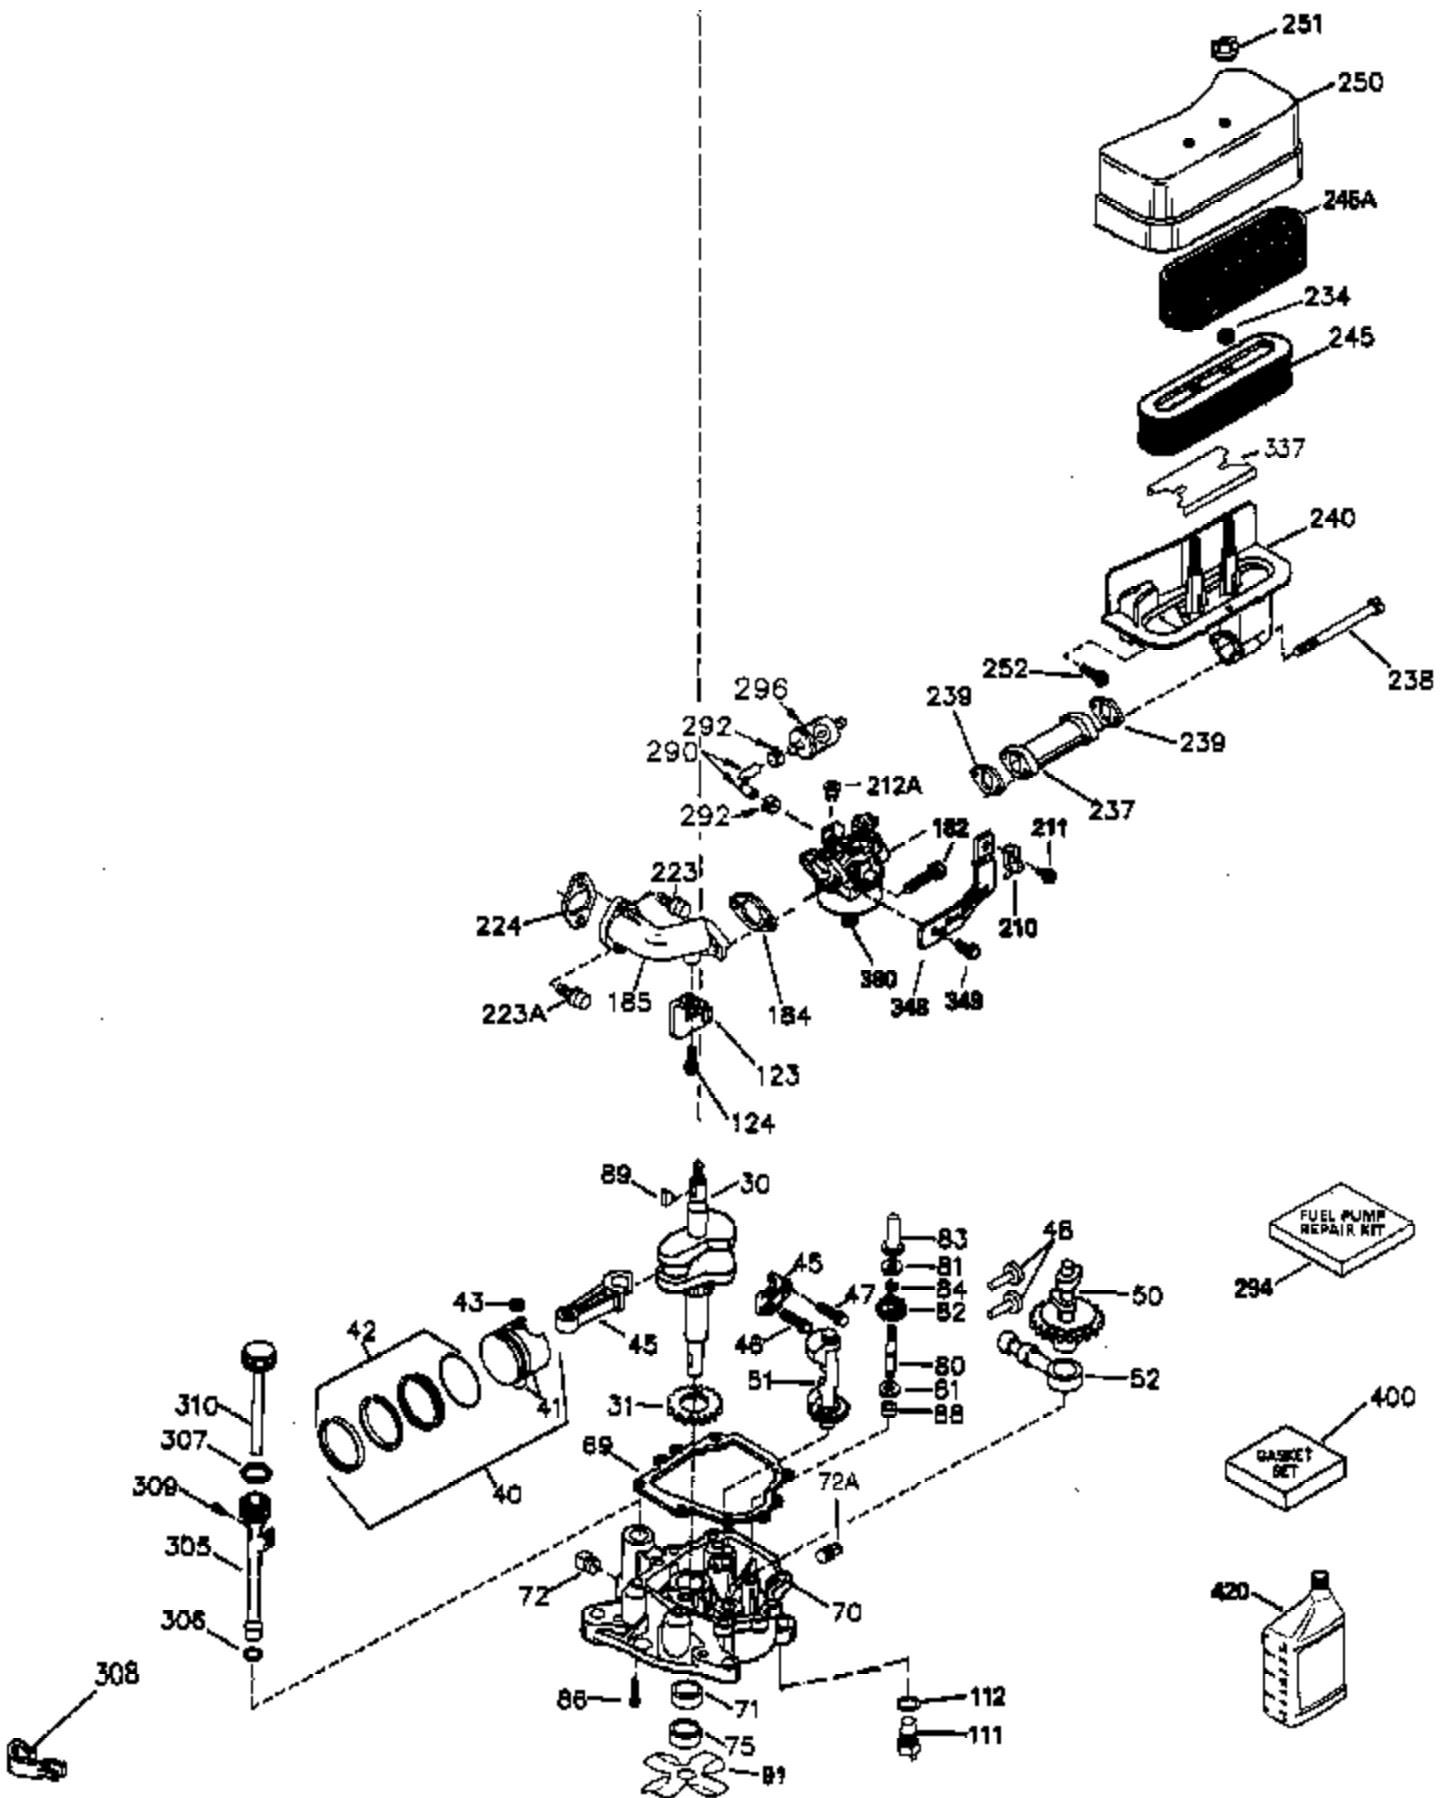

Ref #	Part Number	Qty	Description
30	35336B	1	Crankshaft
31	35327	1	Counterbalance Gear
40	35776	1	Piston, Pin & Ring Set (Std.)
40	35777	1	Piston, Pin & Ring Set (.010" OS)
40	35778	1	Piston, Pin & Ring Set (.020" OS)
41	35773	1	Piston & Pin Ass'y. (Std.) (Incl. 43)
41	35774	1	Piston & Pin Ass'y. (.010" OS) (Incl. 43)
41	35775	1	Piston & Pin Ass'y. (.020" OS) (Incl. 43)
42	35779	1	Ring Set (Std.)
42	35780	1	Ring Set (.010" OS)
42	35781	1	Ring Set (.020" OS)
43	35772	2	Piston Pin Retaining Ring
45	35330A	1	Connecting Rod Ass'y. (Incl. 46 & 47)
46	650908	1	Connecting Rod Bolt
47	650882	1	Connecting Rod Bolt
48	35313	2	Valve Lifter
50	35939	1	Camshaft (MCR)
51	35315A	1	Counterbalance Weight
52	31356	1	Oil Pump Ass'y.
64	30063	2	Screw, Torx T-30, 1/4-20 x 1/2"
69	35317	1	* Mounting Flange Gasket
70	35711A	1	Mounting Flange (Incl. 72, 75 & 80)
72	31927	1	Oil Drain Plug
75	35319	1	Oil Seal
80	35712	1	Governor Shaft
81	35479	2	Washer
82	35321	1	Governor Gear Ass'y.
83	35322	1	Governor Spool
84	29193	1	Retaining Ring
86	650833	7	Screw, 1/4-20 x 1-3/16"
88	31707A	1	Spacer
89	32589	1	Flywheel Key
123	35288	1	Intake Pipe Brace
124	650738	2	Screw, 1/4-20 x 5/8"
182	650517	2	Screw, 1/4-20 x 27/32"
184	33263	1	* Carburetor To Intake Pipe Gasket
185	35955	1	Intake Pipe
210	27793	1	Conduit Clip
211	28942	1	Screw, 10-32 x 3/8"
212A	36288	2	Bushing
223	650971	2	Screw, Torx T-30, 5/16-18 x 7/8"
224	35958	1	* Intake Pipe Gasket
234	650825	1	Nut & Lock Washer, 1/4-20
237	35286	1	Air Cleaner Adapter
238	650875	2	Screw, 10-32 x 5-1/4"
239	33629	2	* Air Cleaner Gasket
240	35960	1	Air Cleaner Body (Incl. 239)
245	35403	1	Air Cleaner Filter (Incl. 234)
245A	35404	1	Air Cleaner Filter
250	35961	1	Air Cleaner Cover
251	650886	2	Wing Nut, 1/4-20
290	30705	1	Fuel Line
292	26460	2	Fuel Line Clamp
305	35574	1	Oil Fill Tube
307	35499	1	"O" Ring
310	35576	1	Dipstick
337	36407	1	Deflector
370B	35274	1	Instruction Decal