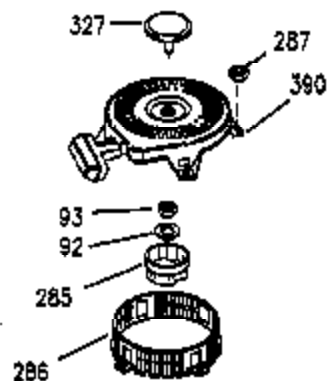

Ref #	Part Number	Qty	Description
64	30063	2	Screw, Torx T-30, 1/4-20 x 1/2"
92	650880	1	Lock Washer
93	650881	1	Flywheel Nut
260	36252	1	Blower Housing
262	29747B	2	Screw, Torx T-40, 5/16-24 x 21/32"
285	35985A	1	Starter Cup
286	35446	1	Starter Screen
287	29752	4	Nut & Lock Washer, 1/4-28
308A	35437	1	Fill Tube Clip
314	650873	2	Screw, 1/4-20 x 3/4"
315	611159	1	Alternator Coil (10 Amp) (Incl. 322 & 323)
322	611117	1	Connector Body
323	611118	2	Terminal
327	35392	1	Starter Plug
370B	35274	1	Instruction Decal
390	590671	1	Rewind Starter