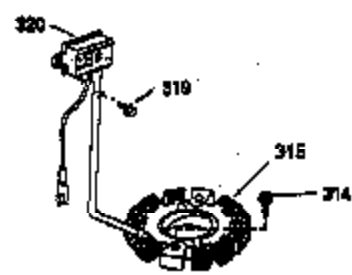

Ref #	Part Number	Qty	Description
64	30063	2	Screw, Torx T-30, 1/4-20 x 1/2"
92	650880	1	Lock Washer
93	650881	1	Flywheel Nut
260	36252	1	Blower Housing
262	29747B	2	Screw, Torx T-40, 5/16-24 x 21/32"
285	35985A	1	Starter Cup
286	35446	1	Starter Screen
287	29752	4	Nut & Lock Washer, 1/4-28
308A	35437	1	Fill Tube Clip
314	650873	2	Screw, 1/4-20 x 3/4"
315	611159	1	Alternator Coil (10 Amp) (Incl. 322 & 323)
322	611117	1	Connector Body
323	611118	2	Terminal
327	35392	1	Starter Plug
370B	35274	1	Instruction Decal
390	590671	1	Rewind Starter