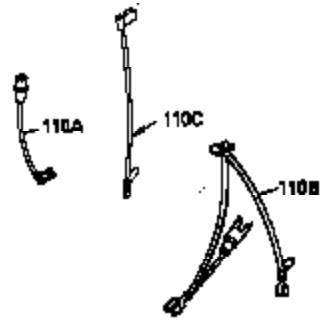

Ref #	Part Number	Qty	Description
64	30063	2	Screw, Torx T-30, 1/4-20 x 1/2"
92	650880	1	Lock Washer
93	650881	1	Flywheel Nut
260	36252	1	Blower Housing
262	29747B	2	Screw, Torx T-40, 5/16-24 x 21/32"
285	35985A	1	Starter Cup
286	35446	1	Starter Screen
287	29752	4	Nut & Lock Washer, 1/4-28
308A	35437	1	Fill Tube Clip
314	650873	2	Screw, 1/4-20 x 3/4"
315	611159	1	Alternator Coil (10 Amp) (Incl. 322 & 323)
322	611117	1	Connector Body
323	611118	2	Terminal
327	35392	1	Starter Plug
370B	35274	1	Instruction Decal
390	590671	1	Rewind Starter