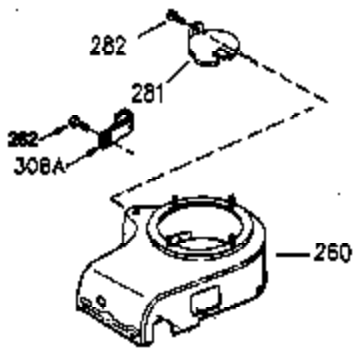

Ref #	Part Number	Qty	Description
64	30063	2	Screw, Torx T-30, 1/4-20 x 1/2"
92	650880	1	Lock Washer
93	650881	1	Flywheel Nut
260	36252	1	Blower Housing
262	29747B	2	Screw, Torx T-40, 5/16-24 x 21/32"
285	35985A	1	Starter Cup
286	35446	1	Starter Screen
287	29752	4	Nut & Lock Washer, 1/4-28
308A	35437	1	Fill Tube Clip
314	650873	2	Screw, 1/4-20 x 3/4"
315	611159	1	Alternator Coil (10 Amp) (Incl. 322 & 323)
322	611117	1	Connector Body
323	611118	2	Terminal
327	35392	1	Starter Plug
370B	35274	1	Instruction Decal
390	590671	1	Rewind Starter