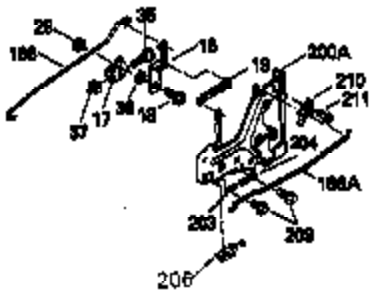

Ref #	Part Number	Qty	Description
64	30063	2	Screw, Torx T-30, 1/4-20 x 1/2"
92	650880	1	Lock Washer
93	650881	1	Flywheel Nut
260	36252	1	Blower Housing
262	29747B	2	Screw, Torx T-40, 5/16-24 x 21/32"
285	35985A	1	Starter Cup
286	35446	1	Starter Screen
287	29752	4	Nut & Lock Washer, 1/4-28
308A	35437	1	Fill Tube Clip
314	650873	2	Screw, 1/4-20 x 3/4"
315	611159	1	Alternator Coil (10 Amp) (Incl. 322 & 323)
322	611117	1	Connector Body
323	611118	2	Terminal
327	35392	1	Starter Plug
370B	35274	1	Instruction Decal
390	590671	1	Rewind Starter