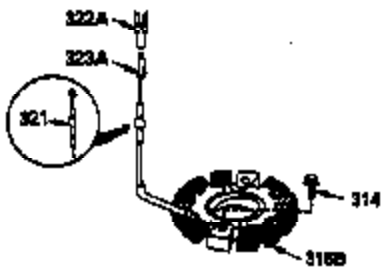

Ref #	Part Number	Qty	Description
64	30063	2	Screw, Torx T-30, 1/4-20 x 1/2"
92	650880	1	Lock Washer
93	650881	1	Flywheel Nut
260	36252	1	Blower Housing
262	29747B	2	Screw, Torx T-40, 5/16-24 x 21/32"
285	35985A	1	Starter Cup
286	35446	1	Starter Screen
287	29752	4	Nut & Lock Washer, 1/4-28
308A	35437	1	Fill Tube Clip
314	650873	2	Screw, 1/4-20 x 3/4"
315	611159	1	Alternator Coil (10 Amp) (Incl. 322 & 323)
322	611117	1	Connector Body
323	611118	2	Terminal
327	35392	1	Starter Plug
370B	35274	1	Instruction Decal
390	590671	1	Rewind Starter