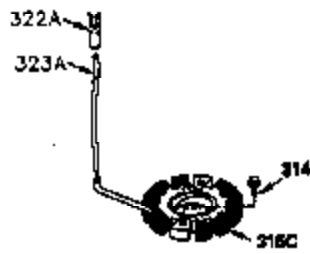

Ref #	Part Number	Qty	Description
64	30063	2	Screw, Torx T-30, 1/4-20 x 1/2"
92	650880	1	Lock Washer
93	650881	1	Flywheel Nut
260	36252	1	Blower Housing
262	29747B	2	Screw, Torx T-40, 5/16-24 x 21/32"
285	35985A	1	Starter Cup
286	35446	1	Starter Screen
287	29752	4	Nut & Lock Washer, 1/4-28
308A	35437	1	Fill Tube Clip
314	650873	2	Screw, 1/4-20 x 3/4"
315	611159	1	Alternator Coil (10 Amp) (Incl. 322 & 323)
322	611117	1	Connector Body
323	611118	2	Terminal
327	35392	1	Starter Plug
370B	35274	1	Instruction Decal
390	590671	1	Rewind Starter