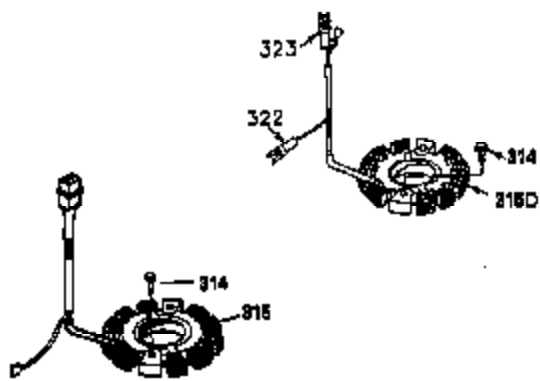

Ref #	Part Number	Qty	Description
64	30063	2	Screw, Torx T-30, 1/4-20 x 1/2"
92	650880	1	Lock Washer
93	650881	1	Flywheel Nut
260	36252	1	Blower Housing
262	29747B	2	Screw, Torx T-40, 5/16-24 x 21/32"
285	35985A	1	Starter Cup
286	35446	1	Starter Screen
287	29752	4	Nut & Lock Washer, 1/4-28
308A	35437	1	Fill Tube Clip
314	650873	2	Screw, 1/4-20 x 3/4"
315	611159	1	Alternator Coil (10 Amp) (Incl. 322 & 323)
322	611117	1	Connector Body
323	611118	2	Terminal
327	35392	1	Starter Plug
370B	35274	1	Instruction Decal
390	590671	1	Rewind Starter