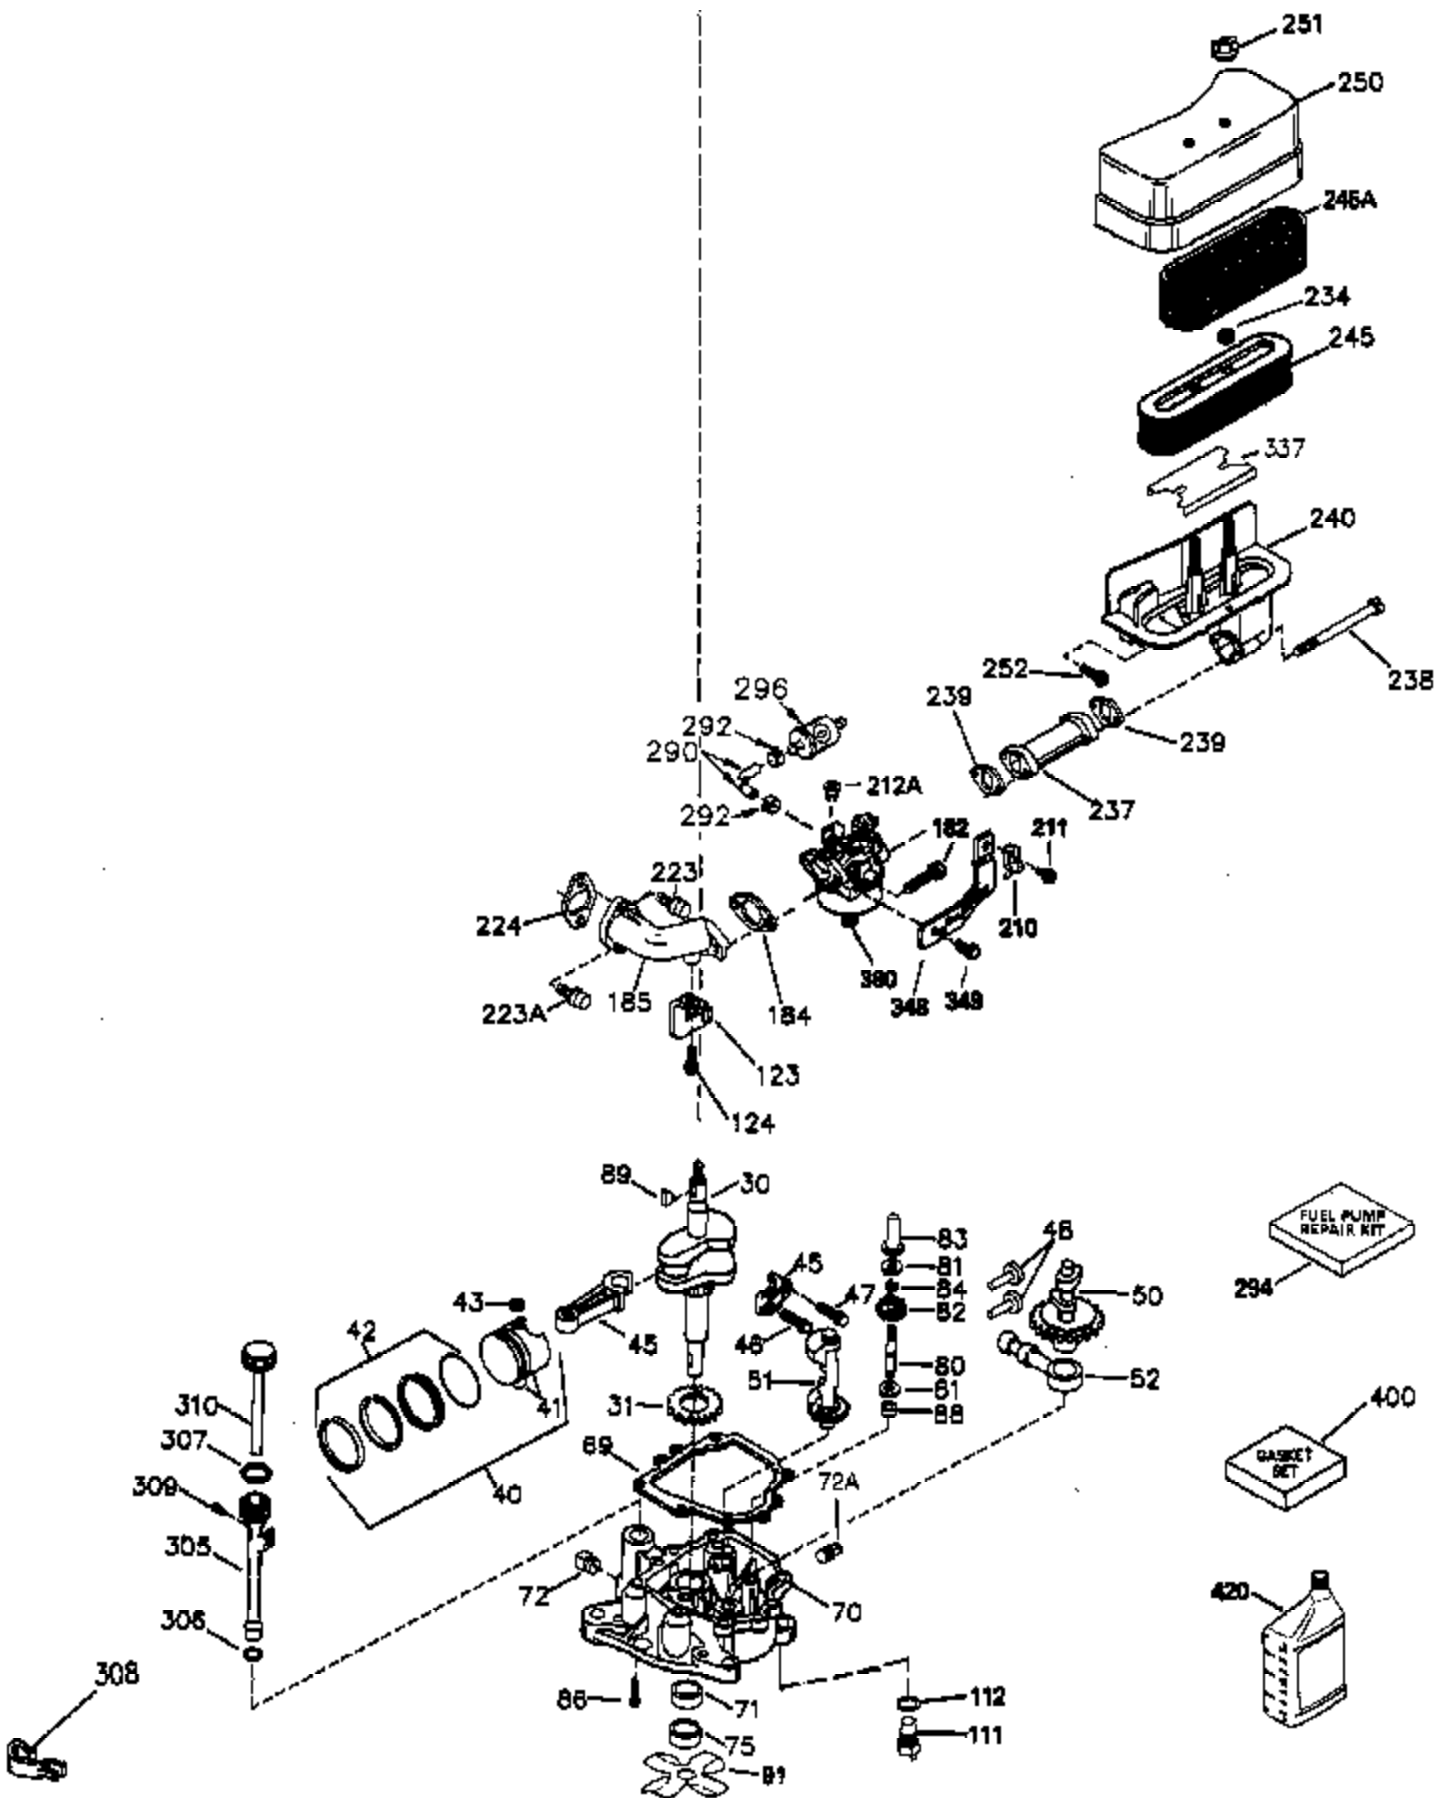

| Ref # | Part Number | Qty | Description                        |
|-------|-------------|-----|------------------------------------|
| 181   | 30200       | 2   | Screw, 10-24 x 9/16"               |
| 186   | 36285       | 1   | Governor Link                      |
| 186A  | 35957       | 1   | Choke Link                         |
| 200   | 35956       | 1   | Control Bracket (Incl. 203 & 204)  |
| 203   | 36482       | 1   | Compression Spring                 |
| 204   | 650777      | 1   | Screw, 6-32 x 21/32"               |
| 209   | 650902      | 2   | Screw, 10-32 x 7/16"               |
| 210   | 27793       | 1   | Conduit Clip                       |
| 211   | 28942       | 1   | Screw, 10-32 x 3/8"                |
| 212A  | 36288       | 2   | Bushing                            |
| 260   | 36252       | 1   | Blower Housing                     |
| 261   | 30063       | 2   | Screw, Torx T-30, 1/4-20 x 1/2"    |
| 262   | 29747B      | 2   | Screw, Torx T-40, 5/16-24 x 21/32" |
| 264   | 650273      | 2   | Screw, 5/16-18 x 5/8"              |
| 265   | 35959       | 1   | Cylinder Head Cover                |
| 266   | 650876      | 2   | Screw, 5/16-18 x 1-1/4"            |
| 269   | 35762       | 2   | * Exhaust Manifold Gasket          |
| 270   | 35870       | 1   | Exhaust Manifold                   |
| 270A  | 35829A      | 1   | Exhaust Port Liner                 |
| 271   | 35293       | 1   | Locking Plate                      |
| 275   | 35294       | 1   | Muffler                            |
| 276   | 35348       | 1   | Locking Plate                      |
| 277   | 650877      | 2   | Screw, 5/16-18 x 4-1/2"            |
| 290   | 30705       | 1   | Fuel Line                          |
| 292   | 26460       | 2   | Fuel Line Clamp                    |
| 298   | 28763       | 2   | Screw, 10-32 x 35/64"              |
| 300   | 33583B      | 1   | Fuel Tank (Incl. 292 & 301)        |
| 301   | 35355       | 1   | Fuel Cap                           |
| 314   | 650873      | 2   | Screw, 1/4-20 x 3/4"               |
| 322   | 611117      | 1   | Connector Body                     |
| 323   | 611118      | 2   | Terminal                           |
| 325   | 34246       | 1   | Wire Clip                          |
| 361   | 650990      | 4   | Screw, Torx T-30, 1/4-20 x 15/32"  |
| 363   | 34148       | 1   | Spring                             |
| 370B  | 35274       | 1   | Instruction Decal                  |
| 370A  | 36286       | 1   | Name Decal                         |
| 370   | 36261       | 1   | Instruction Decal                  |
| 395   | 35763A      | 1   | Electric Starter Motor (12 Volt)   |