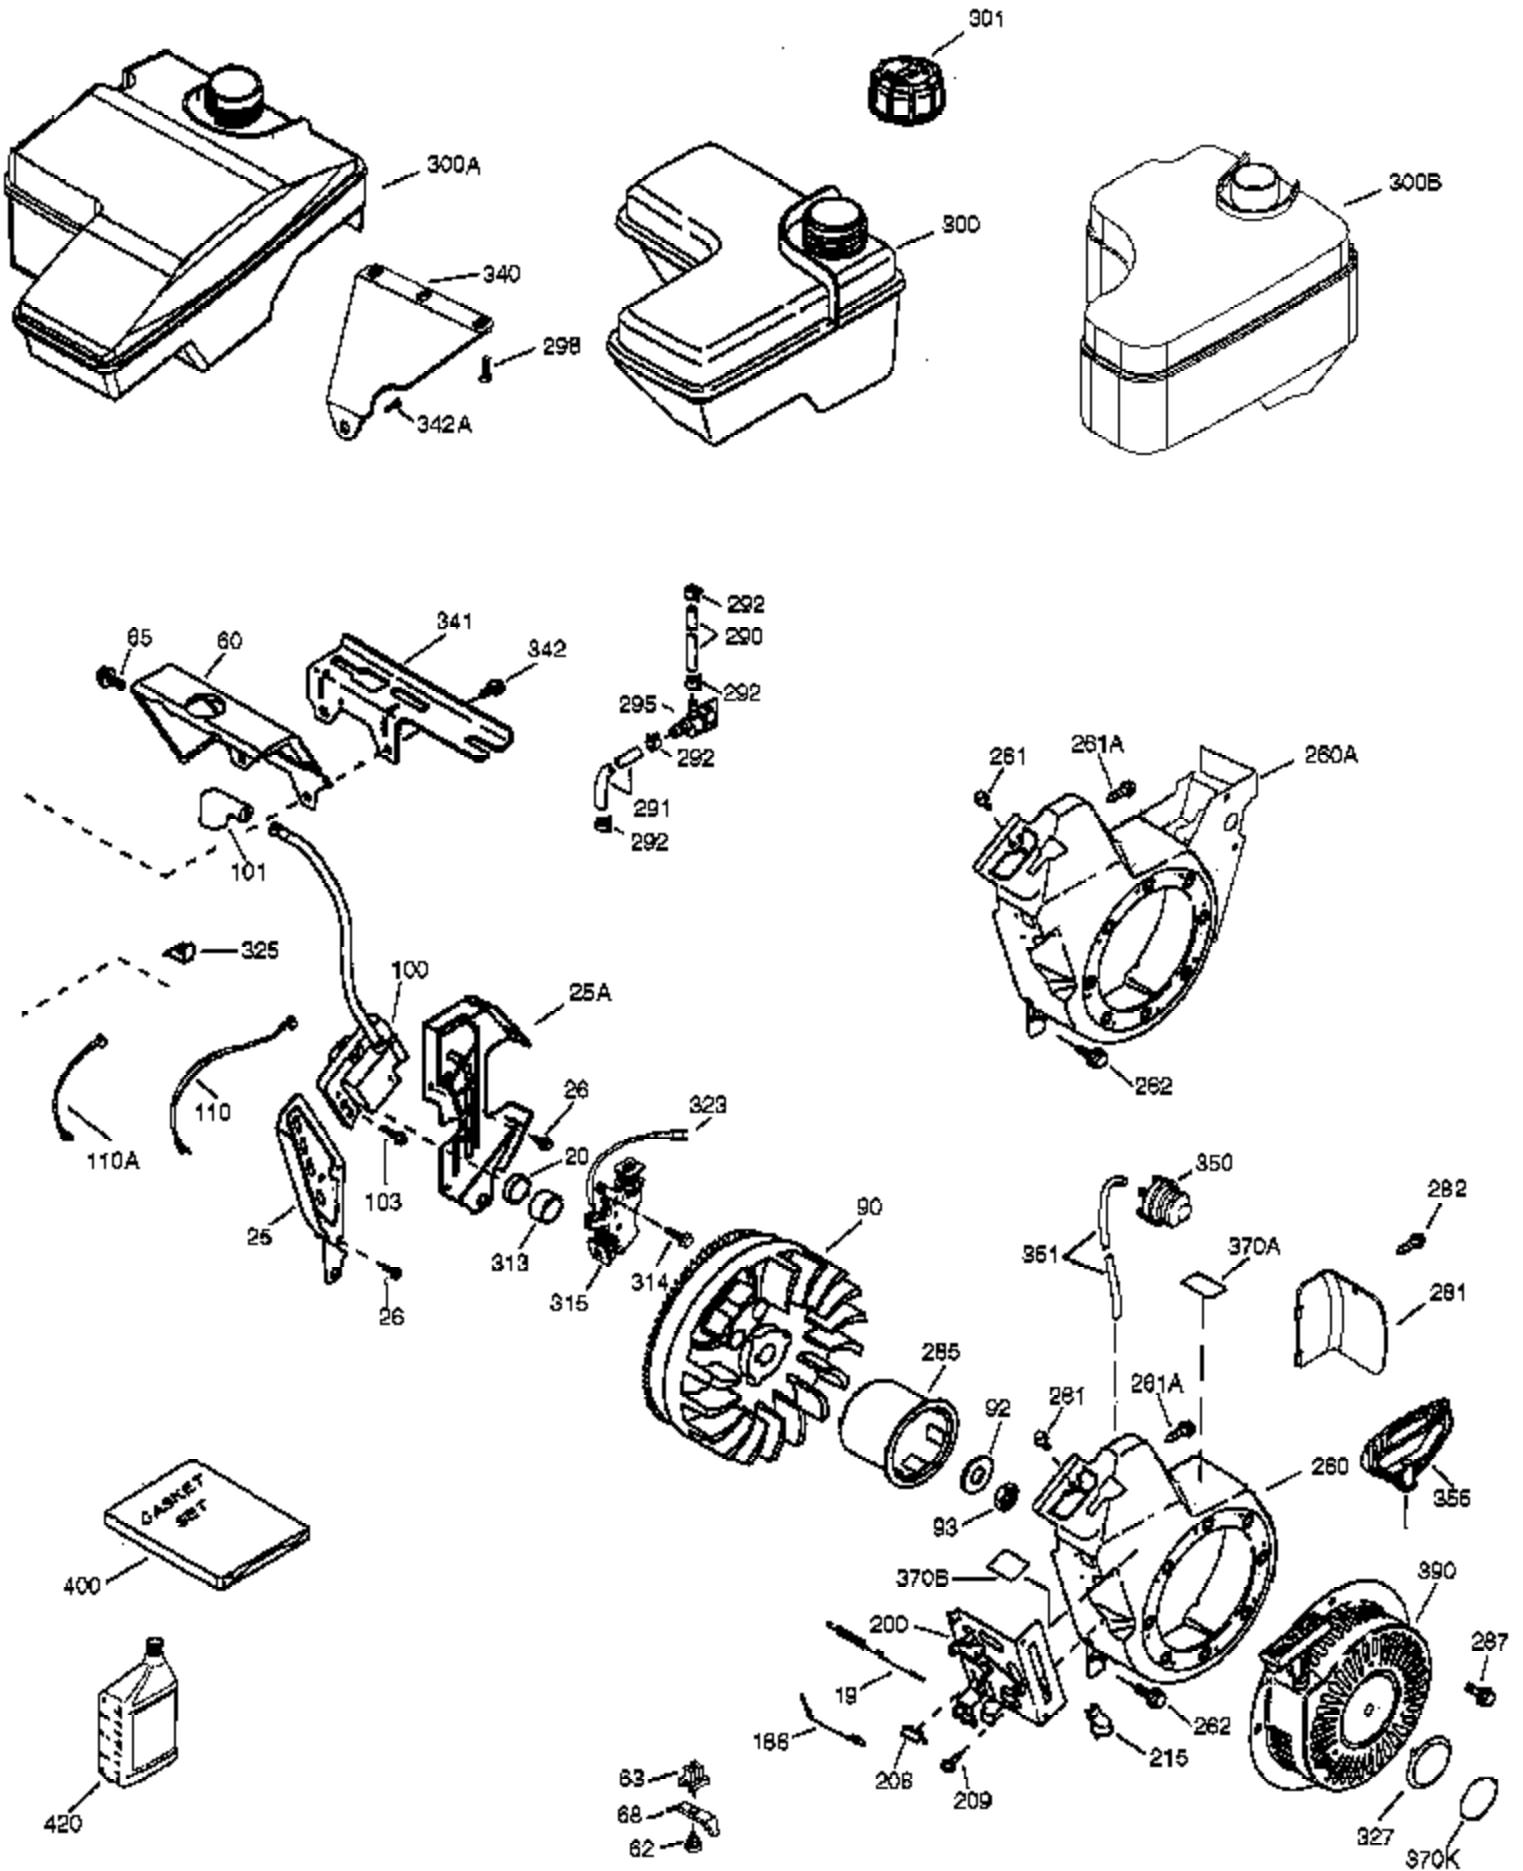

Ref #	Part Number	Qty	Description
19	37111	1	Extension Spring
20	32600	1	Oil Seal
25	36621	1	Air Baffle (Left)
25A	36869	1	Air Baffle (Right)
26	30200	1	Screw, 10-24 x 9/16"
60	36623A	1	Blower Housing Extension
65	30200	1	Screw, 10-24 x 9/16"
90	611216	1	Flywheel
92	650815	1	Belleville Washer
93	650816	1	Flywheel Nut
100	34443B	1	Solid State Ignition
101	610118	1	Spark Plug Cover
103	651007	2	Screw, Torx T-15, 10-24 x 15/16"
110	36230	1	Ground Wire
186	36711	1	Governor Link
200	36824A	1	Control Bracket (Incl. 206)
206	610973	1	Terminal
209	650821	2	Screw, 10-32 x 1/2"
215	32410	1	Control Knob
260	36871A	1	Blower Housing
261A	650821	1	Screw, 10-32 x 1/2"
261	651008	1	Screw, 1/4-20 x 31/64"
262	651008	2	Screw, 1/4-20 x 31/64"
281	36907	1	Starter Bubble Cover
282	651035	2	Screw, 6-32 x 25/64"
285	35985B	1	Starter Cup
287	651008	4	Screw, 1/4-20 x 31/64"
290	30705	1	Fuel Line
292	26460	2	Fuel Line Clamp
298	650665	2	Screw, 1/4-15 x 3/4"
300	36875	1	Fuel Tank (Incl. 292 & 301)
301	35355	1	Fuel Cap
313	34080	1	Spacer
325	29443	1	Wire Clip
327	35392	1	Starter Plug
340	37071	1	Fuel Tank Bracket (Upper)
341	36644	1	Fuel Tank Bracket (Lower)
342	651010	2	Screw, 1/4-20 x 7/8"
342A	650738	1	Screw, 1/4-20 x 5/8"
350	570682A	1	Primer Assembly
351	32180C	1	Primer Line
355	590574	1	Starter Handle (Mitten Grip)
370P	35878	1	Heat Warning Decal
370B	36899	1	Control Decal
370A	36261	1	Lubrication Decal
390	590749	1	Rewind Starter (NOTE: This engine could have been built with 590733 starter.)
400	36720	1	* Gasket Set (Incl. items marked PK in notes) Incl. (1) each of 26756, 27272A, 29673, 35626, 36581, 36624, 36719
900	0		Replacement engine 754319, order from 71-999
900	0		Replacement S/B 754302, order from 71 -999