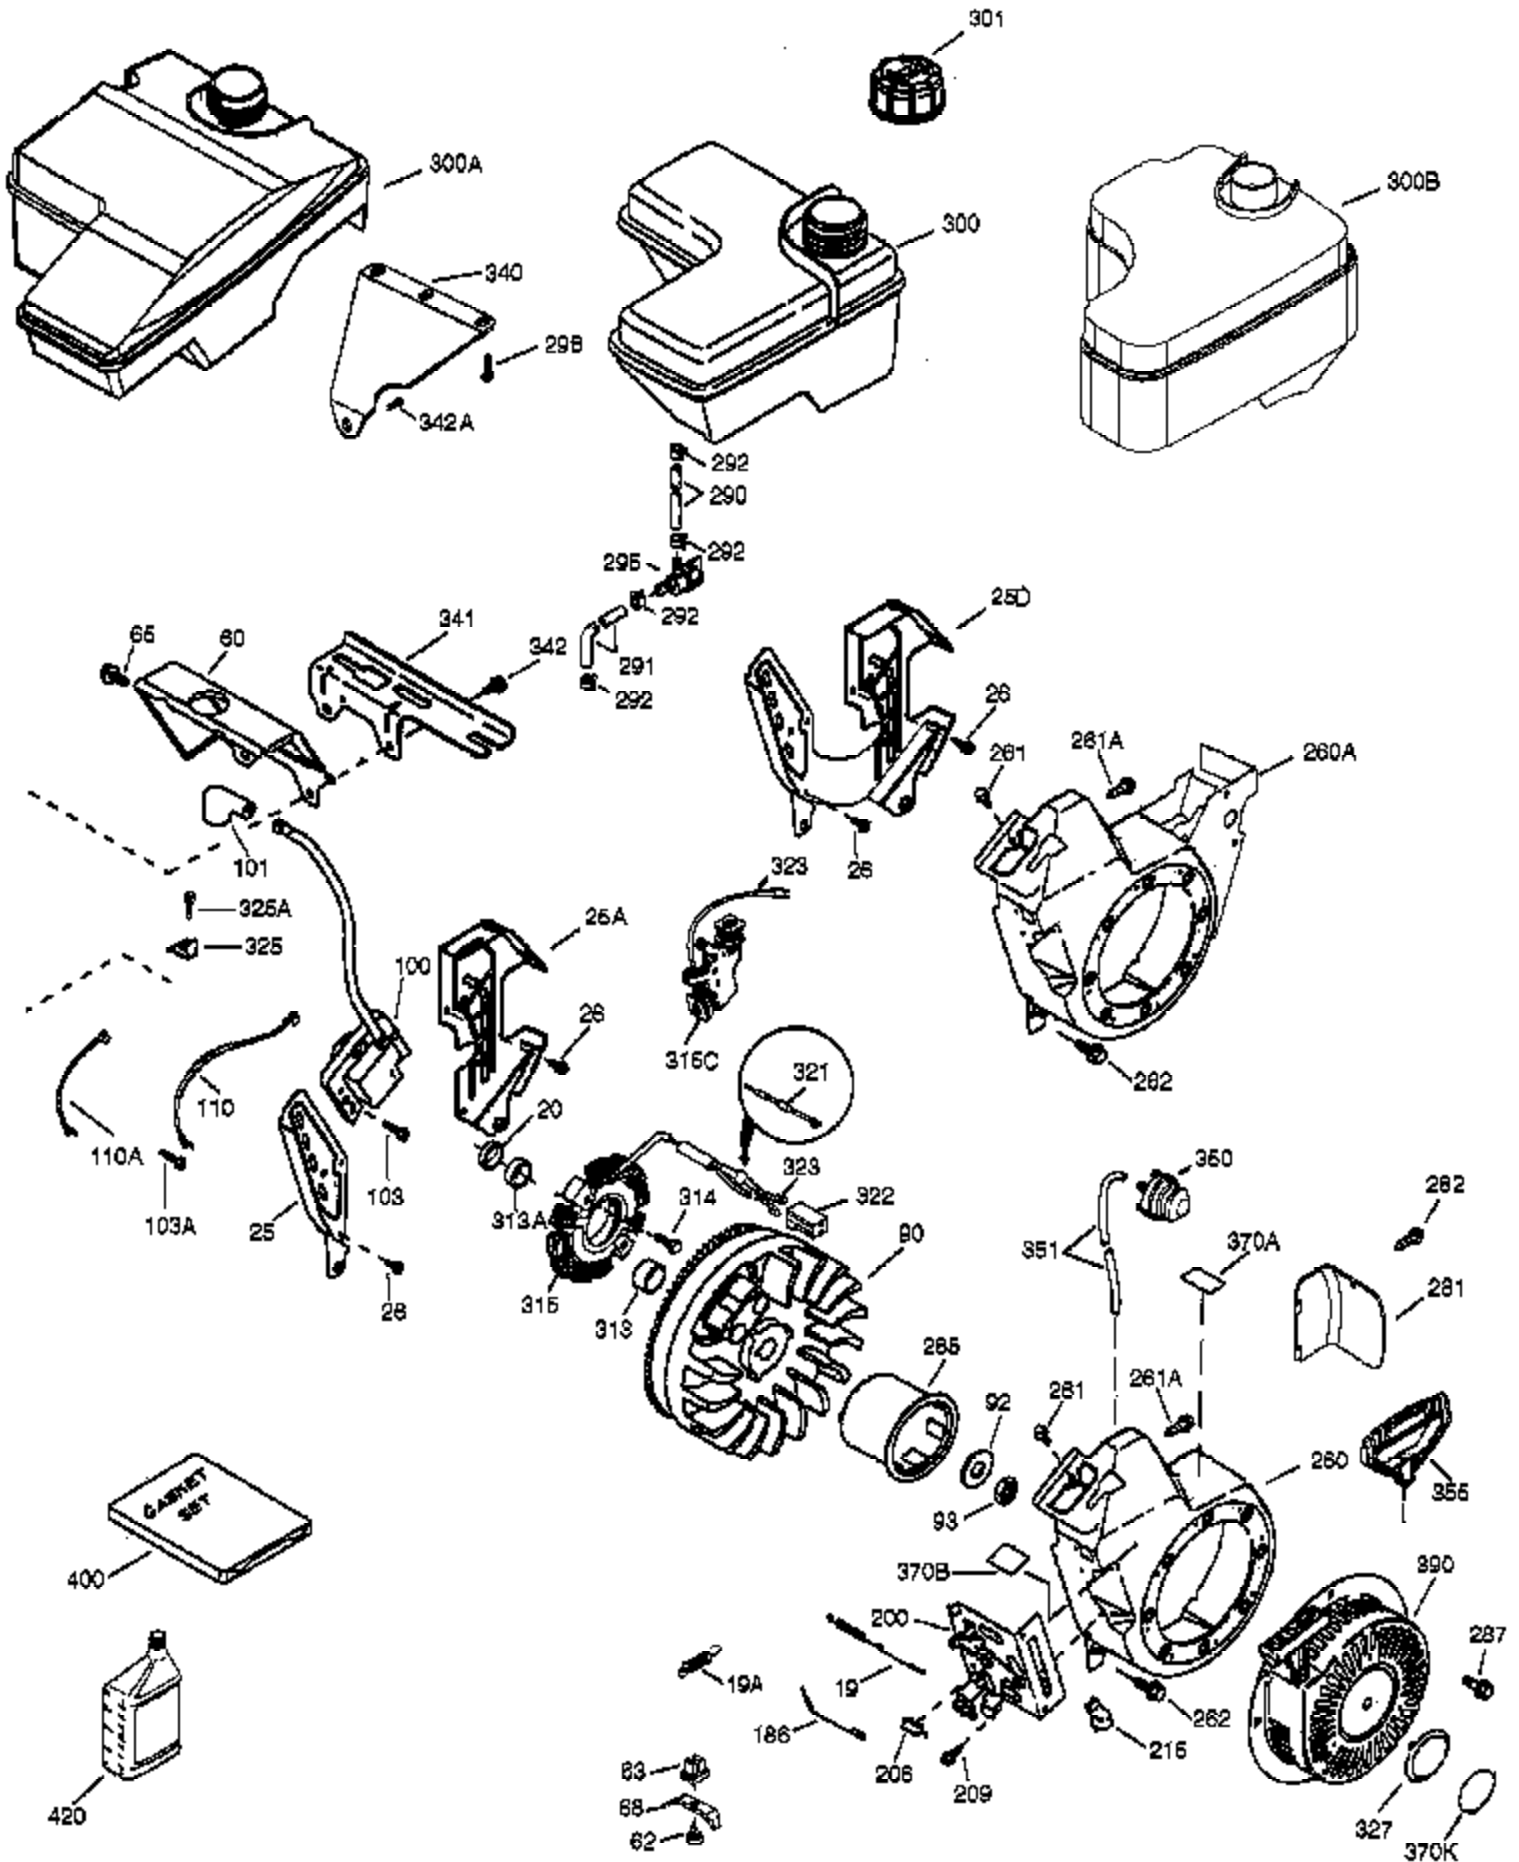

Ref #	Part Number	Qty	Description
19	37111	1	Extension Spring
20	32600	1	Oil Seal
25D	37710	1	Air Baffle (1 Piece, Electric Start)
26	30200	2	Screw, 10-24 x 9/16"
60	36623A	1	Blower Housing Extension
65	30200	1	Screw, 10-24 x 9/16"
90	611216	1	Flywheel
92	650815	1	Belleville Washer
93	650816	1	Flywheel Nut
100	34443C	1	Solid State Ignition
101	610118	1	Spark Plug Cover
103	651007	2	Screw, T-15, 10-24 x 15/16"
110	36230	1	Ground Wire
186	36711	1	Governor Link
200	36824A	1	Control Bracket (Incl. 206)
206	610973	1	Terminal
209	650821	2	Screw, 10-32 x 1/2"
215	32410	1	Control Knob
260	36901	1	Blower Housing
261	651008	1	Screw, 1/4-20 x 31/64"
261A	650821	1	Screw, 10-32 x 1/2"
262	651008	2	Screw, 1/4-20 x 31/64"
281	36907	1	Starter Bubble Cover
282	651032	2	Screw, 12-16 x 5/8"
282	651035	1	Screw, 6-32 x 25/64"
285	35985B	1	Starter Cup
287	651008	4	Screw, 1/4-20 x 31/64"
290	30705	1	Fuel Line
292	26460	2	Fuel Line Clamp
298	650665	2	Screw, 1/4-15 x 3/4"
300	37048	1	Fuel Tank (Incl. 292 & 301)
301	35355	1	Fuel Cap
313	34080	1	Spacer
340	37071	1	Fuel Tank Bracket (Upper)
341	36644A	1	Fuel Tank Bracket (Lower)
342	651085	2	Screw, 1/4-20 x 19/32"
342B	651086	2	Rubber Washer
350	570682A	1	Primer Assembly
351	32180C	1	Primer Line
355	590574	1	Starter Handle (Mitten Grip)
370A	36261	1	Identification Decal
370K	36695	1	Starter Decal (Black)
370B	36899	1	Control Decal
390	590749	1	Rewind Starter (NOTE: This engine could have been built with 590733 starter.)
400	36720	1	* Gasket Set (Incl. items marked PK in notes)