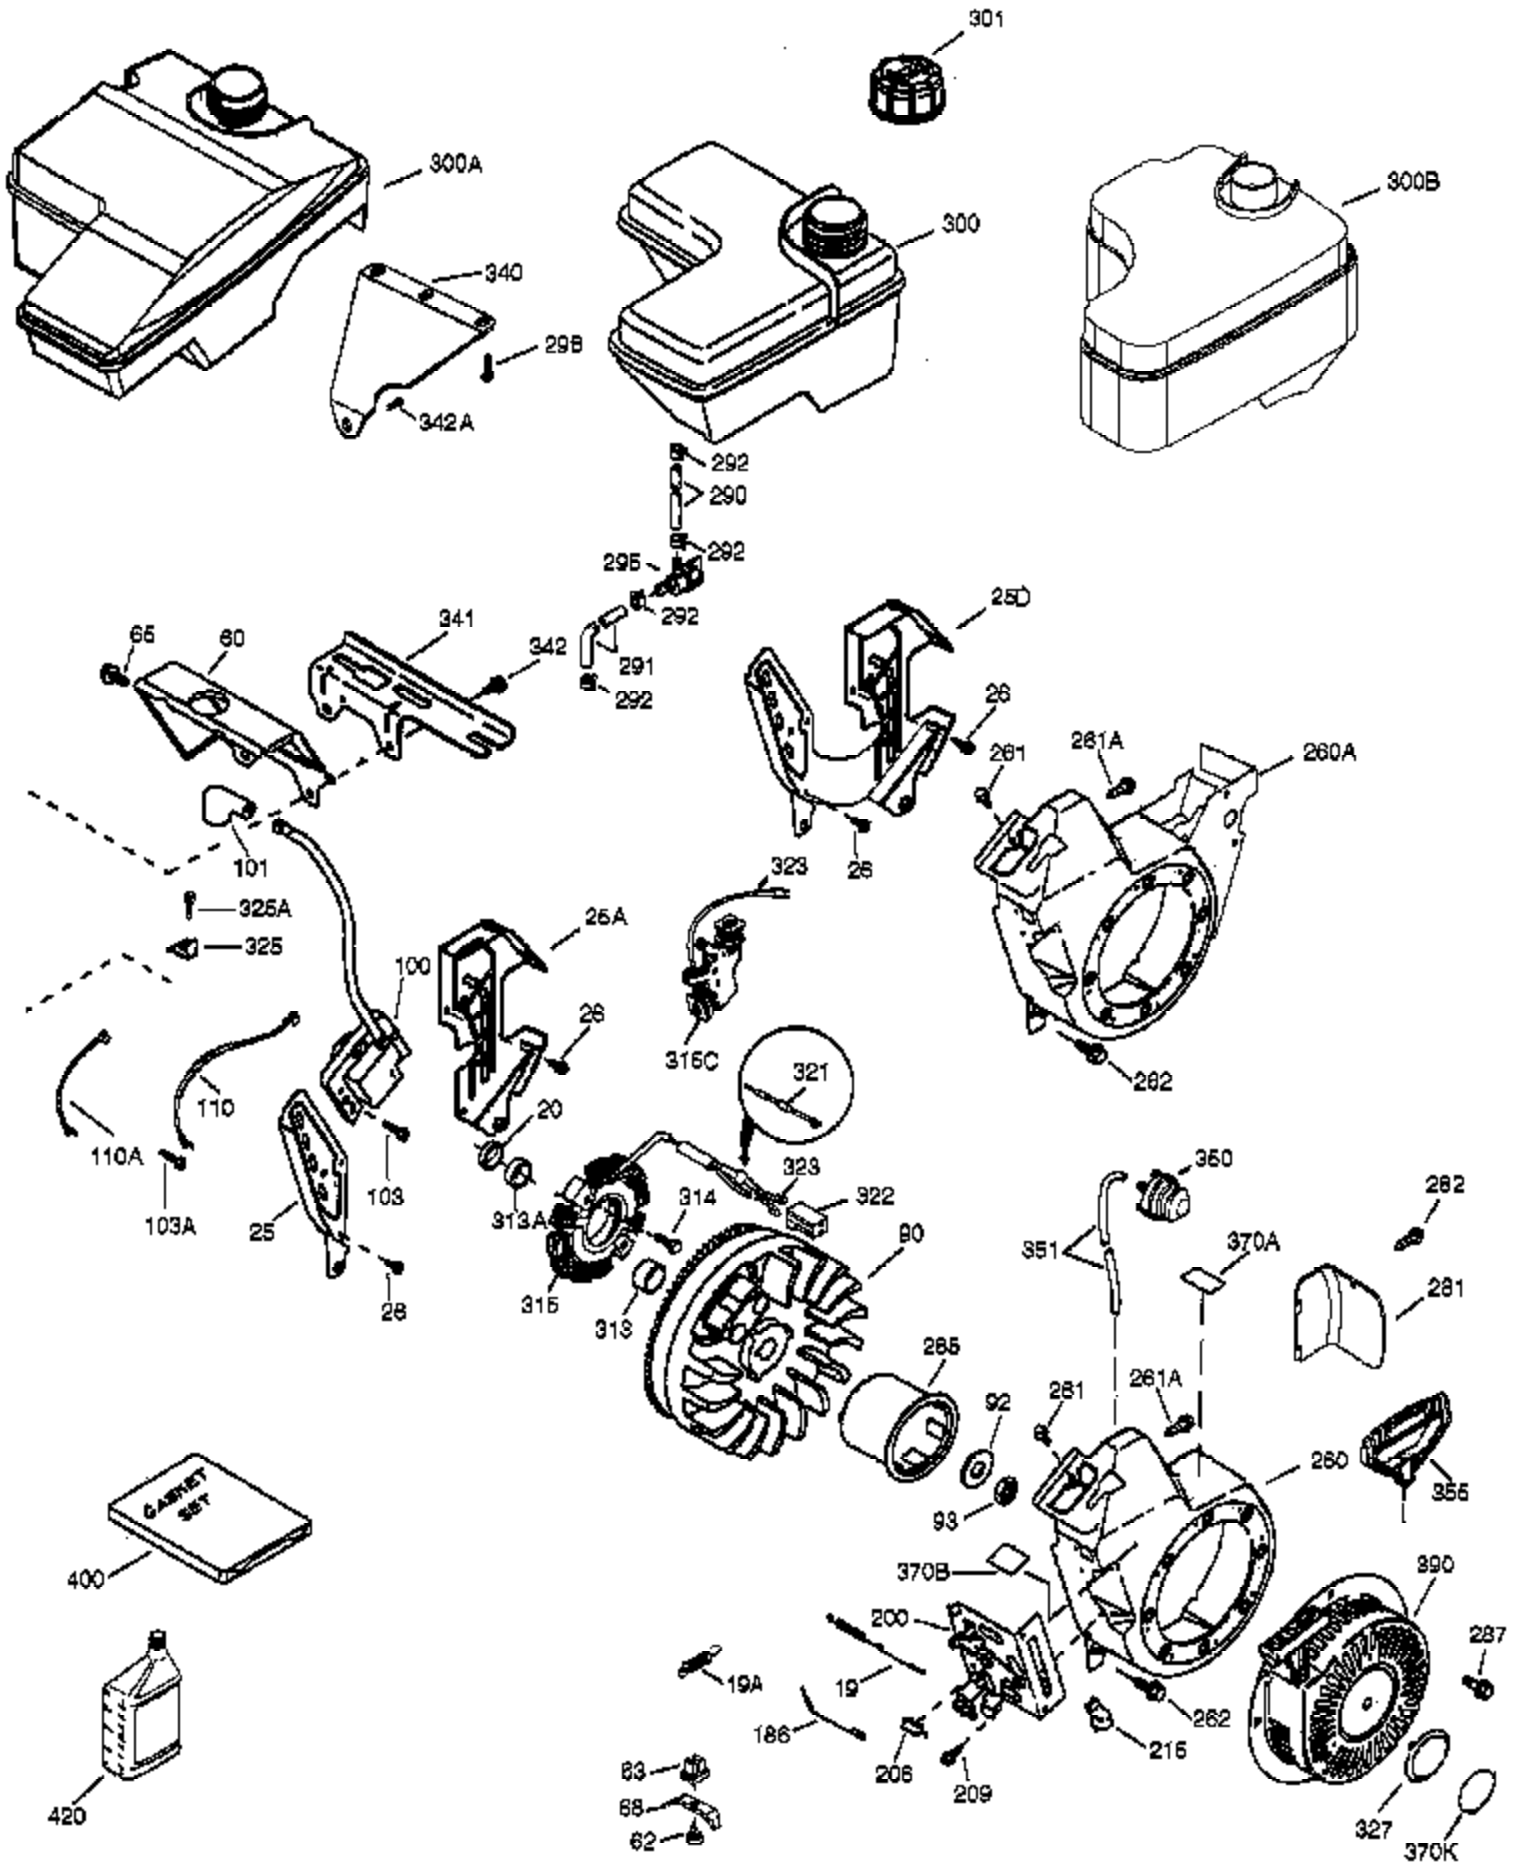

Ref #	Part Number	Qty	Description
19	37111	1	Extension Spring
20	32600	1	Oil Seal
25A	36869	1	Air Baffle (Right)
25	36621	1	Air Baffle (Left)
26	30200	1	Screw, 10-24 x 9/16"
60	36623A	1	Blower Housing Extension
65	30200	1	Screw, 10-24 x 9/16"
90	611216	1	Flywheel
92	650815	1	Belleville Washer
93	650816	1	Flywheel Nut
100	34443C	1	Solid State Ignition
101	610118	1	Spark Plug Cover
103	651007	2	Screw, T-15, 10-24 x 15/16"
110	36230	1	Ground Wire
186	36711	1	Governor Link
200	36824A	1	Control Bracket (Incl. 206)
206	610973	1	Terminal
209	650821	2	Screw, 10-32 x 1/2"
215	32410	1	Control Knob
260	36901	1	Blower Housing
261A	650821	1	Screw, 10-32 x 1/2"
261	651008	1	Screw, 1/4-20 x 31/64"
262	651008	2	Screw, 1/4-20 x 31/64"
281	36907	1	Starter Cover
282	651035	1	Screw, 6-32 x 25/64"
285	35985B	1	Starter Cup
287	651008	4	Screw, 1/4-20 x 31/64"
291	30705	1	Fuel Line
292	26460	1	Fuel Line Clamp
292	26460	1	Fuel Line
300	37048	1	Fuel Tank (Incl. 292 & 301)
301	36246	1	Fuel Cap
313	34080	1	Spacer
325A	30200	1	Screw, 10-24 x 9/16"
325	37471	1	Fuel Line Bracket
341	36644	1	Fuel Tank Bracket (Lower)
342	651010	2	Screw, 1/4-20 x 7/8"
350	570682A	1	Primer Assembly
351	32180C	1	Primer Line
355	590574	1	Starter Handle (Mitten Grip)
370K	36695	1	Starter Decal
370B	36899	1	Control Decal
370A	36261	1	Lubrication Decal
390	590749	1	Rewind Starter (NOTE: This engine could have been built with 590733 starter.)
400	36720	1	* Gasket Set (Incl. items marked PK in notes)
420	730226A		SAE 5W30 4-Cycle Engine Oil (Quart)