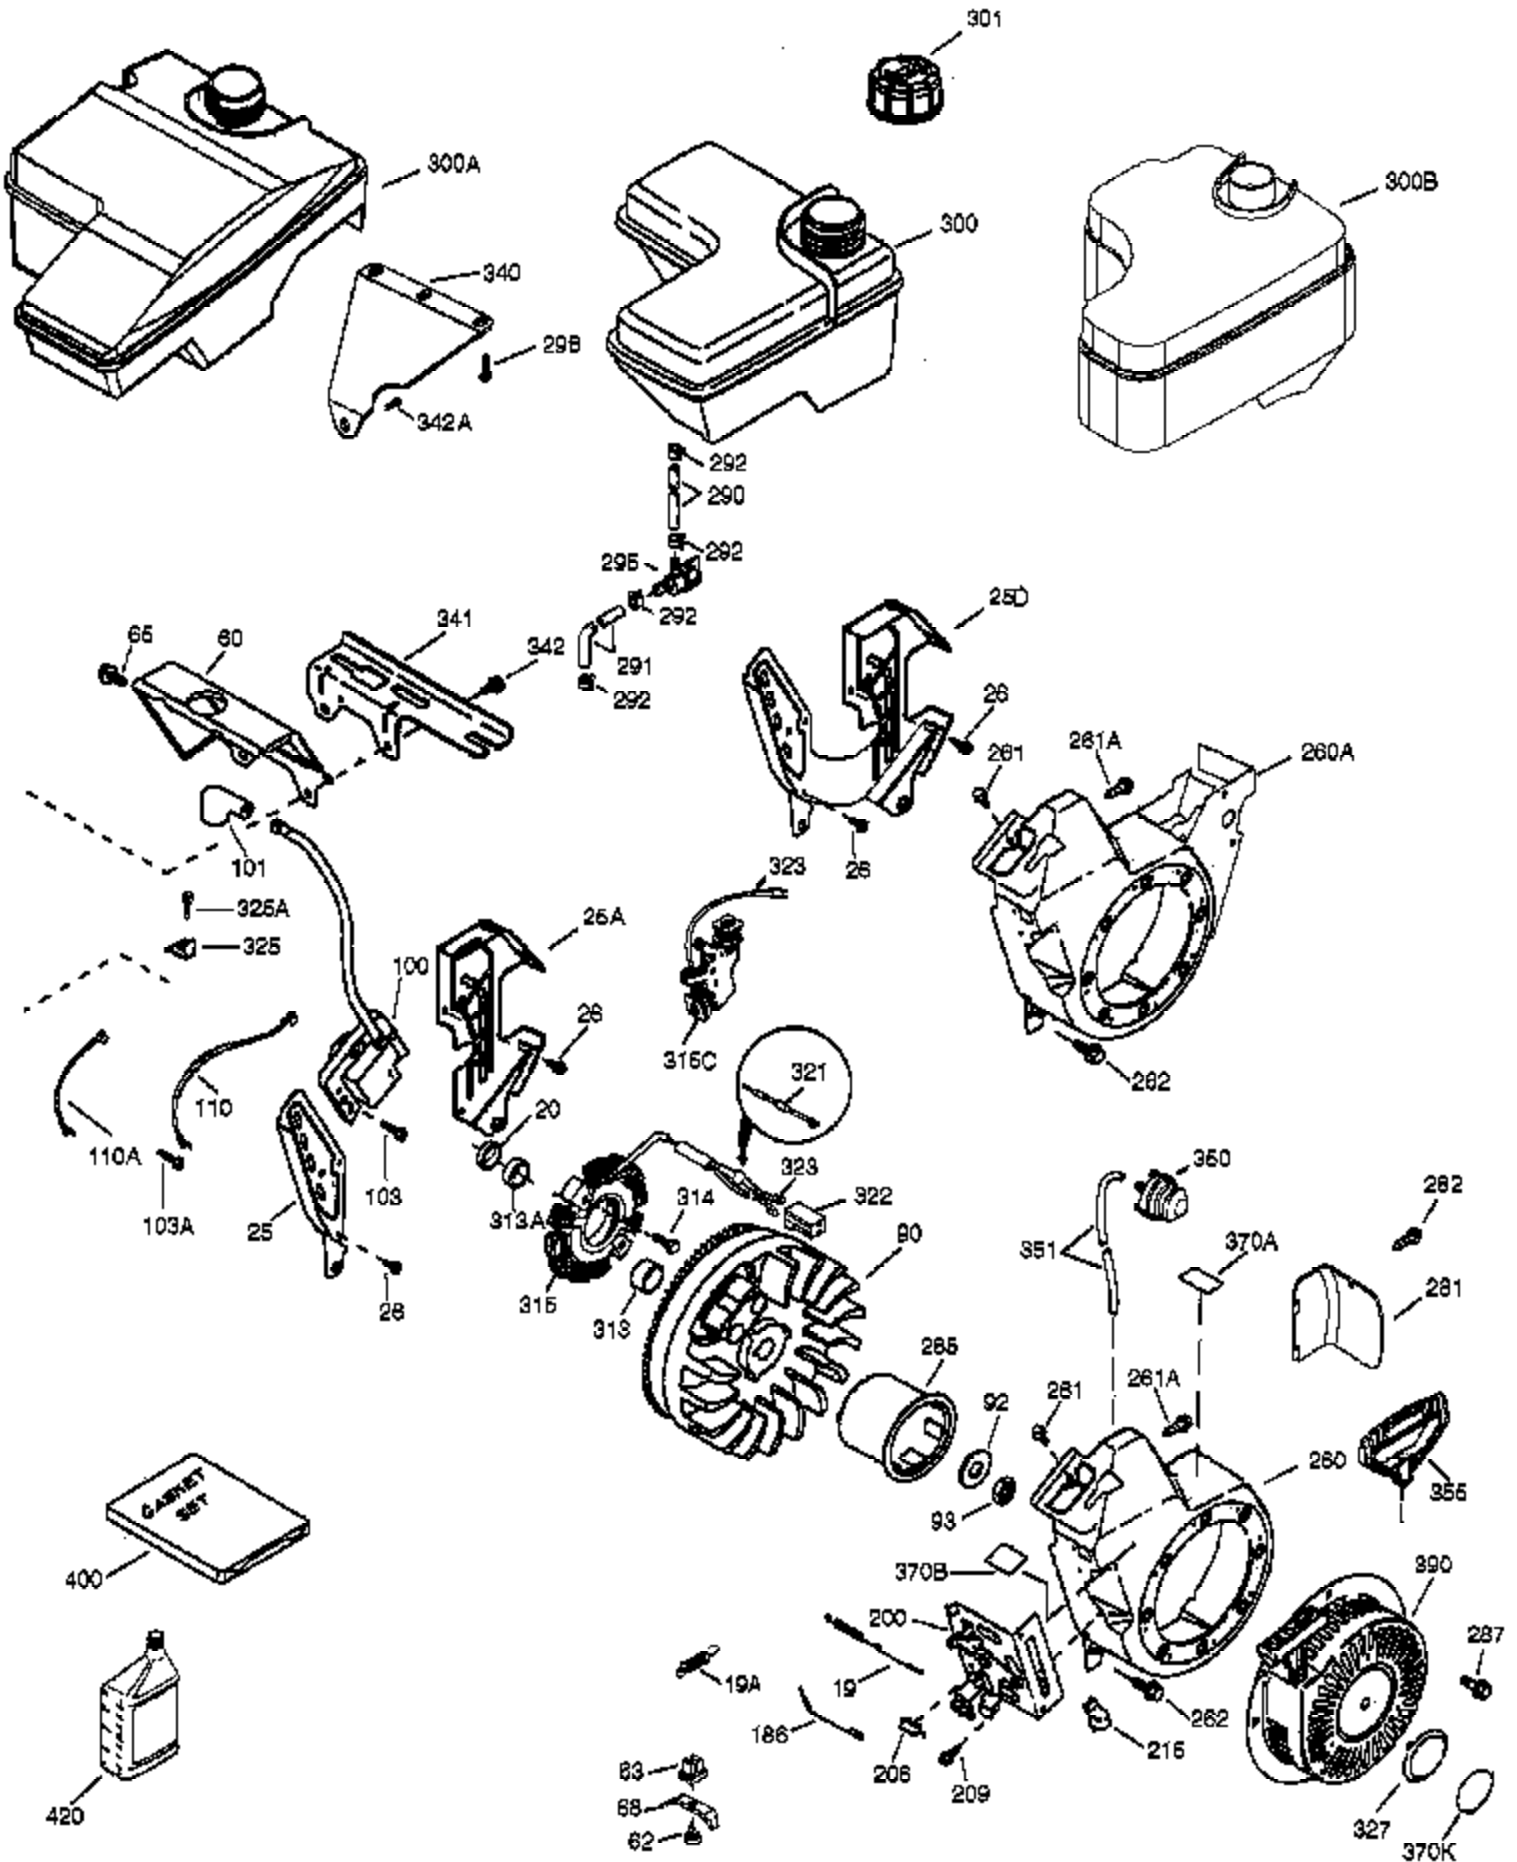

Ref #	Part Number	Qty	Description
19	37111	1	Extension Spring
20	32600	1	Oil Seal
25D	37710	1	Air Baffle (1 pc. electric start)
26	30200	2	Screw, 10-24 x 9/16"
60	36623A	1	Blower Housing Extension
65	30200	1	Screw, 10-24 x 9/16"
90	611216	1	Flywheel
92	650815	1	Belleville Washer
93	650816	1	Flywheel Nut
100	34443C	1	Solid State Ignition
101	610118	1	Spark Plug Cover
103	651007	2	Screw, T-15, 10-24 x 15/16"
110	36230	1	Ground Wire
186	36711	1	Governor Link
200	36824A	1	Control Bracket (Incl. 206)
206	610973	1	Terminal
209	650821	2	Screw, 10-32 x 1/2"
215	32410	1	Control Knob
260	36901	1	Blower Housing
261A	650821	1	Screw, 10-32 x 1/2"
261	651008	1	Screw, 1/4-20 x 31/64"
262	651008	2	Screw, 1/4-20 x 31/64"
281	36907	1	Starter Cover
282	651035	1	Screw, 6-32 x 25/64"
285	35985B	1	Starter Cup
287	651008	4	Screw, 1/4-20 x 31/64"
290	30705	1	Fuel Line
291	29774	1	Fuel Line
292	26460	4	Fuel Line Clamp
295	35857	1	Fuel Shut-Off Valve
300B	37048	1	Fuel Tank (Incl. 292 & 301)
301	36754	1	Fuel Cap
313	34080	1	Spacer
341	36644	1	Fuel Tank Bracket (Lower)
342	651010	2	Screw, 1/4-20 x 7/8"
350	570682A	1	Primer Assembly
351	32180C	1	Primer Line
355	590574	1	Starter Handle (Mitten Grip)
370B	36899	1	Control Decal
370A	36261	1	Lubrication Decal
370K	36695	1	Starter Decal
390	590749	1	Rewind Starter (Note: This engine could have been built with the 590733 starter)
400	36720	1	* Gasket Set (Incl. items marked PK in notes)
420	730226A		SAE 5W30 4-Cycle Engine Oil (Quart)