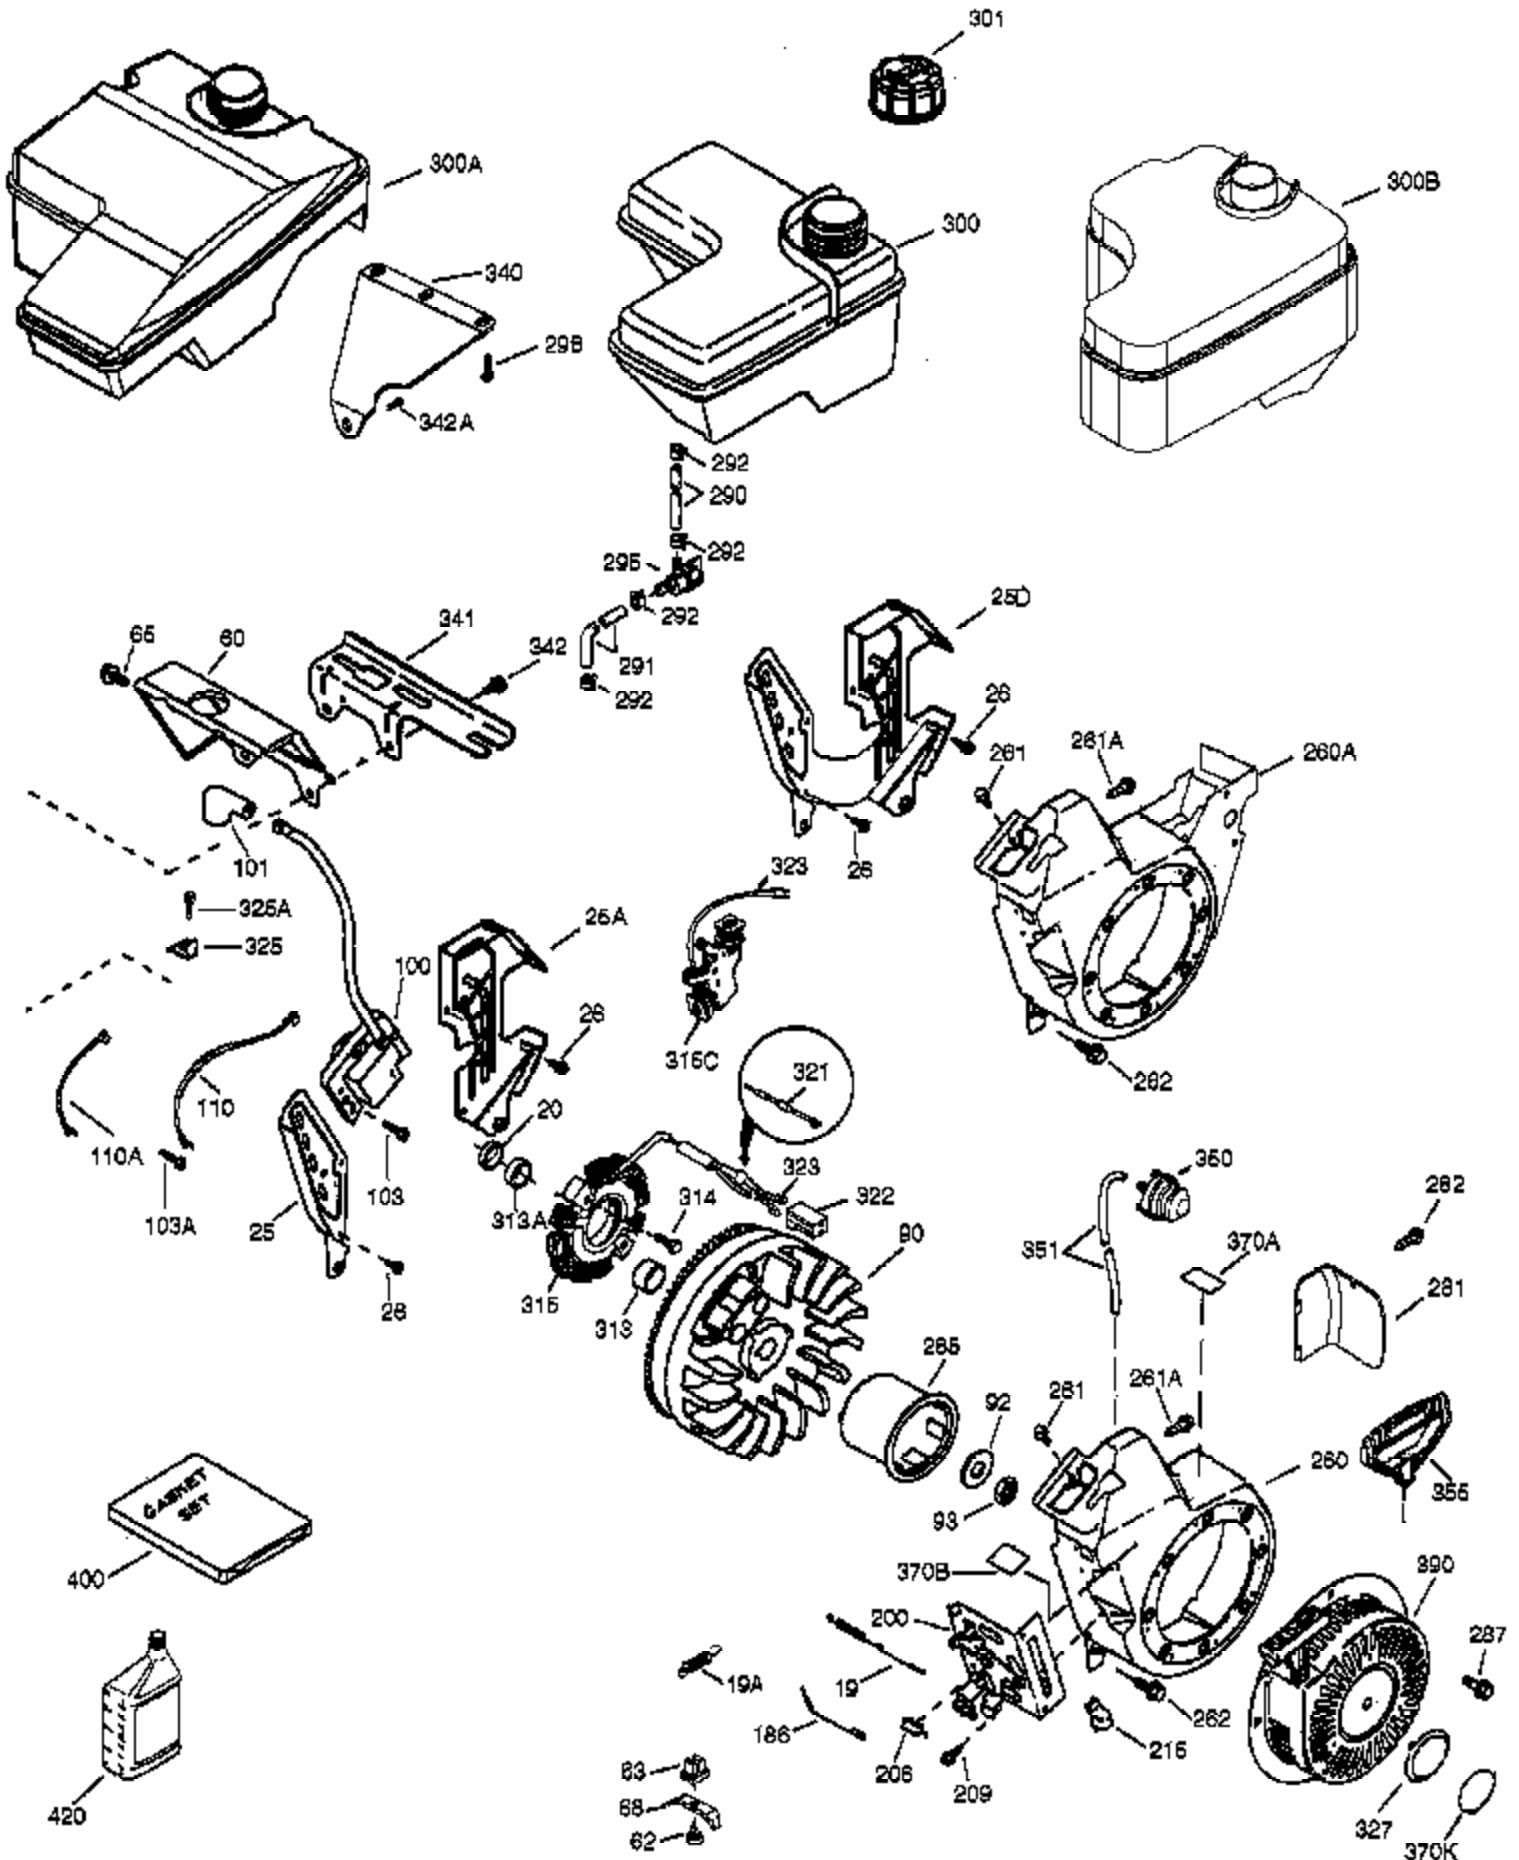

Ref #	Part Number	Qty	Description
19	37111	1	Extension Spring
20	32600	1	Oil Seal
25D	37710	1	Air Baffle (1 pc. electric start)
26	30200	2	Screw, 10-24 x 9/16"
60	36623A	1	Blower Housing Extension
65	30200	1	Screw, 10-24 x 9/16"
90	611216	1	Flywheel
92	650815	1	Belleville Washer
93	650816	1	Flywheel Nut
100	34443C	1	Solid State Ignition
101	610118	1	Spark Plug Cover
103	651007	2	Screw, T-15, 10-24 x 15/16"
110	36230	1	Ground Wire
186	36711	1	Governor Link
200	36824A	1	Control Bracket (Incl. 206)
206	610973	1	Terminal
209	650821	2	Screw, 10-32 x 1/2"
215	32410	1	Control Knob
260	36901	1	Blower Housing
261A	650821	1	Screw, 10-32 x 1/2"
261	651008	1	Screw, 1/4-20 x 31/64"
262	651008	2	Screw, 1/4-20 x 31/64"
285	35985B	1	Starter Cup
287	651008	4	Screw, 1/4-20 x 31/64"
290	30705	1	Fuel Line
291	29774	1	Fuel Line
292	26460	4	Fuel Line Clamp
295	35857	1	Fuel Shut-Off Valve
300B	37048	1	Fuel Tank (Incl. 292 & 301)
301	36754	1	Fuel Cap
313	34080	1	Spacer
314	650873	1	Screw, 1/4-20 x 3/4"
315C	611111	1	Alternator Coil (18 watt)(Incl. 323)
341	36644	1	Fuel Tank Bracket (Lower)
342	651010	2	Screw, 1/4-20 x 7/8"
350	570682A	1	Primer Assembly
351	32180C	1	Primer Line
355	590574	1	Starter Handle (Mitten Grip)
370B	36899	1	Control Decal
370A	36261	1	Instruction Decal
370K	36695	1	Starter Decal
390	590749	1	Rewind Starter (Note: This engine could have been built with the 590733 starter)
400	36720	1	* Gasket Set (Incl. items marked PK in notes)
420	730226A		SAE 5W30 4-Cycle Engine Oil (Quart)