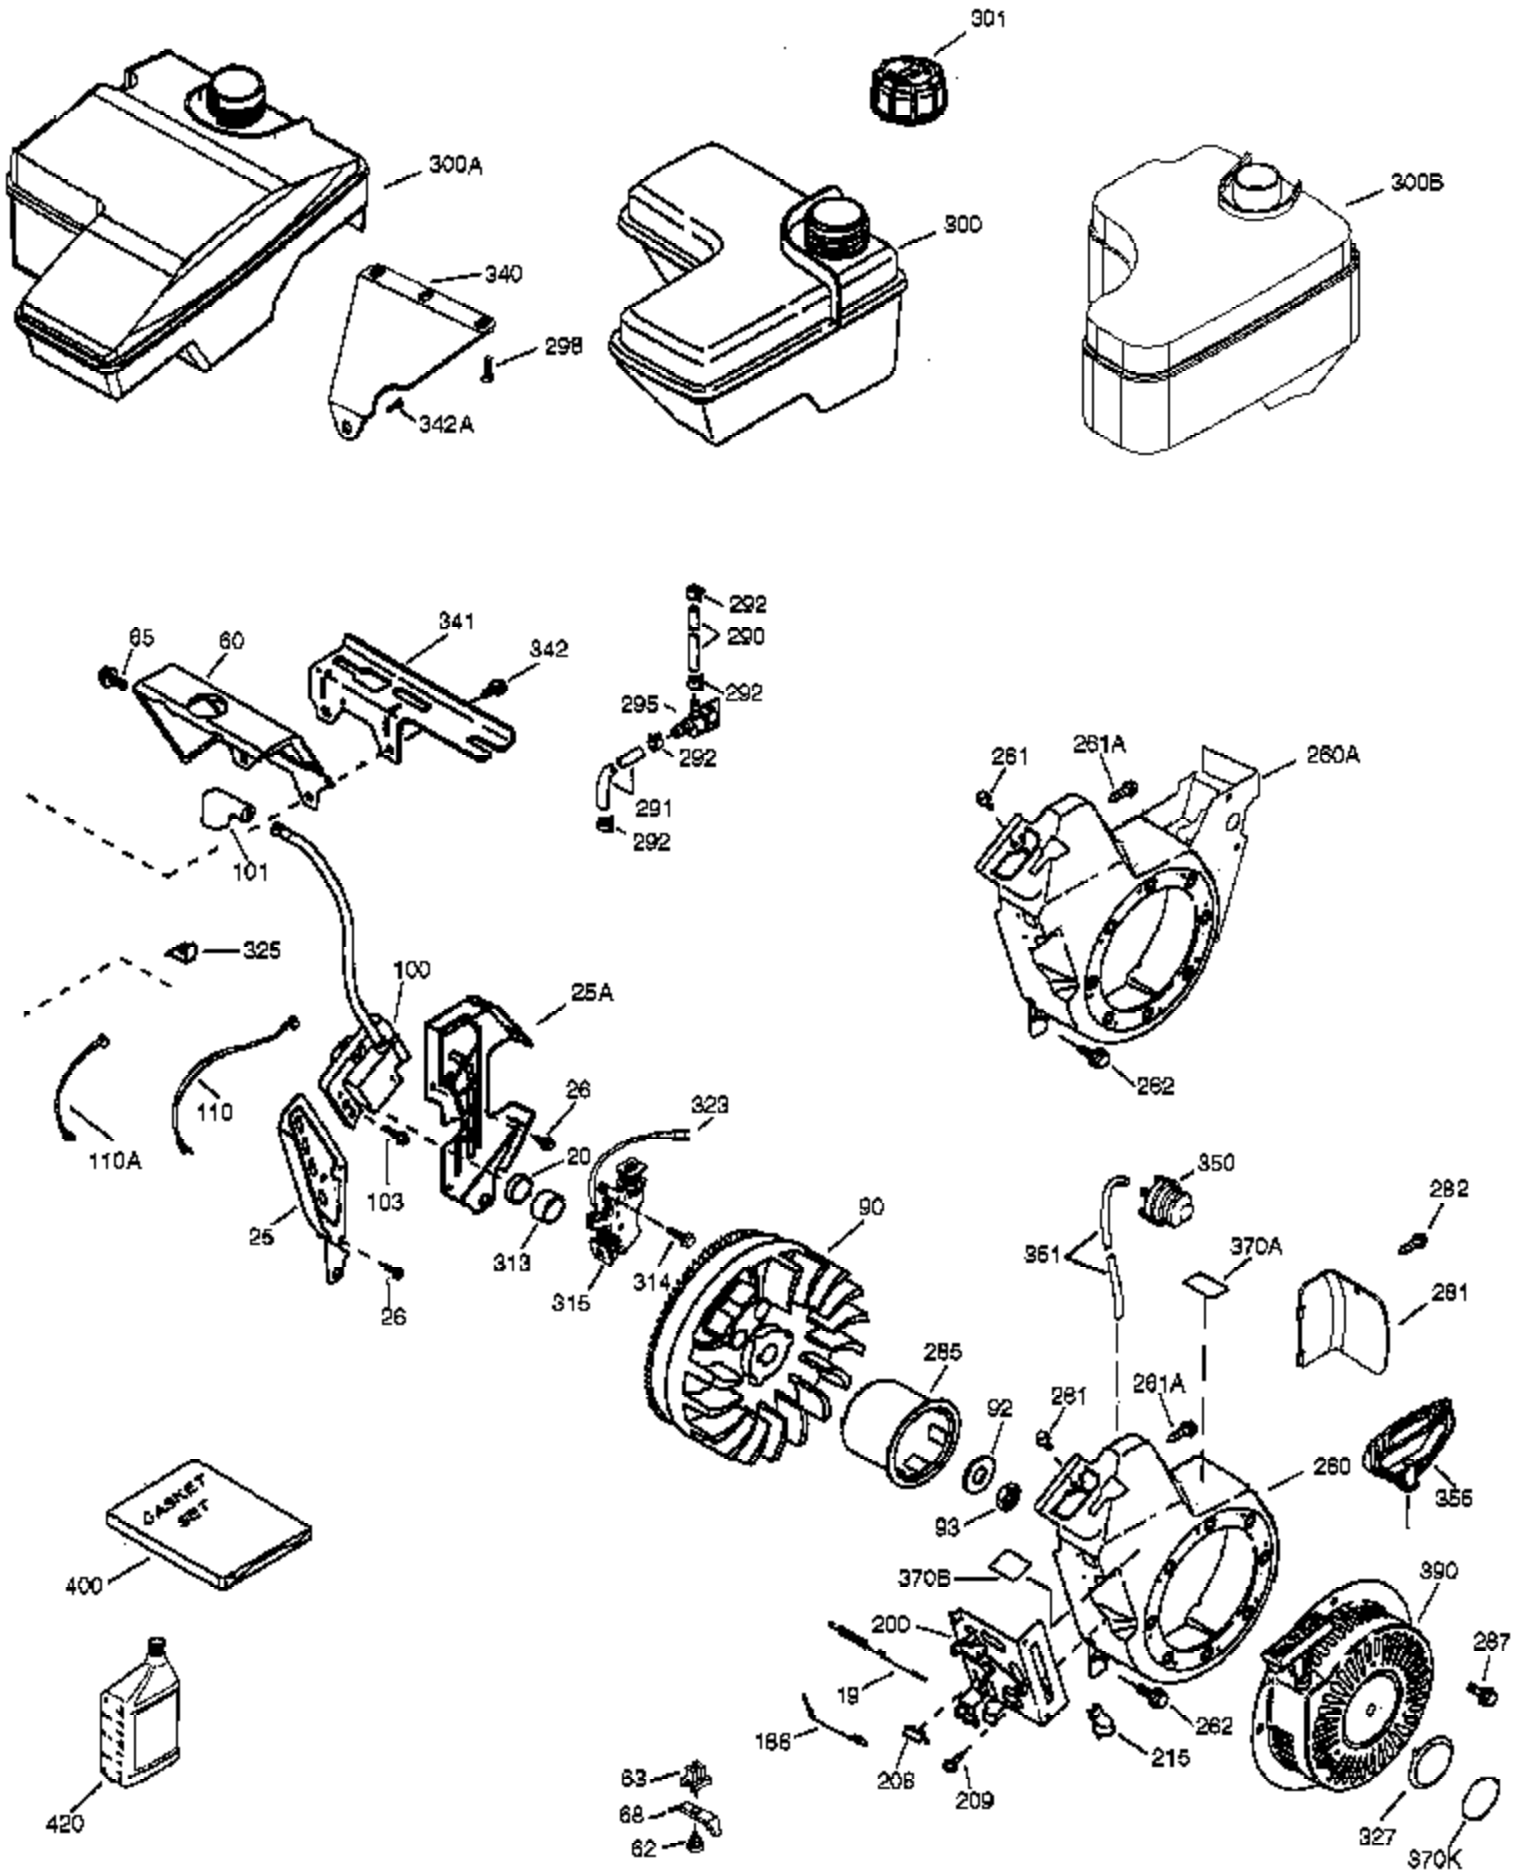

Ref #	Part Number	Qty	Description
19	37111	1	Throttle Spring
20	32600	1	Oil Seal
25	36621	1	Air Baffle (Left)
25A	36869	1	Air Baffle (Right)
26	30200	1	Screw, 10-24 x 9/16"
60	36623A	1	Blower Housing Extension
65	30200	1	Screw, 10-24 x 9/16"
72	27642	2	Oil Drain Plug
72A	28582	1	Oil Drain Plug
90	611216	1	Flywheel
92	650815	1	Belleville Washer
93	650816	1	Flywheel Nut
100	34443B	1	Solid State Ignition
101	610118	1	Spark Plug Cover
103	651007	2	Screw, T-15, 10-24 x 15/16"
110	36230	1	Ground Wire
151A	40016A	1	Intake Valve Seal
186	36711	1	Governor Link
200	36824A	1	Control Bracket (Incl. 206)
206	610973	1	Terminal
209	650821	2	Screw, 10-32 x 1/2"
215	32410	1	Control Knob
260	36901	1	Blower Housing
261	651008	1	Screw, 1/4-20 x 31/64"
261A	650821	1	Screw, 10-32 x 1/2"
262	651008	2	Screw, 1/4-20 x 31/64"
281	36907	1	Starter Bubble Cover
282	651035	1	Screw, 6-32 x 25/64"
285	35985B	1	Starter Cup
287	651008	4	Screw, 1/4-20 x 31/64"
290	30705	1	Fuel Line
291	29774	1	Fuel Line
292	26460	4	Fuel Line Clamp
295	35857	1	Fuel Shut-Off Valve
300	37048	1	Fuel Tank (Incl. 292 & 301)
301	36246	1	Fuel Cap
311	27625	2	Oil Fill Plug
313	34080	1	Spacer
325	37471	1	Fuel Line Bracket
325A	30200	1	Screw, 10-24 X 9/16"
338A	28942	1	Screw, 10-32 x 3/8"
341	36644	1	Fuel Tank Bracket
342	651010	2	Screw, 1/4-20 x 7/8"
350	570682A	1	Primer Assembly
351	32180C	1	Primer Line
355	590574	1	Starter Handle (Mitten Grip)
370A	36261	1	Identification Decal
370B	36899	1	Speed Control Decal
370K	36695	1	Starter Decal
390	590749	1	Rewind Starter (NOTE: This engine could have been built with 590733 starter.)
400	36720	1	* Gasket Set (Incl. items marked PK in notes)
420	730226	1	SAE 5W/30 4-Cycle Engine Oil (Quart)