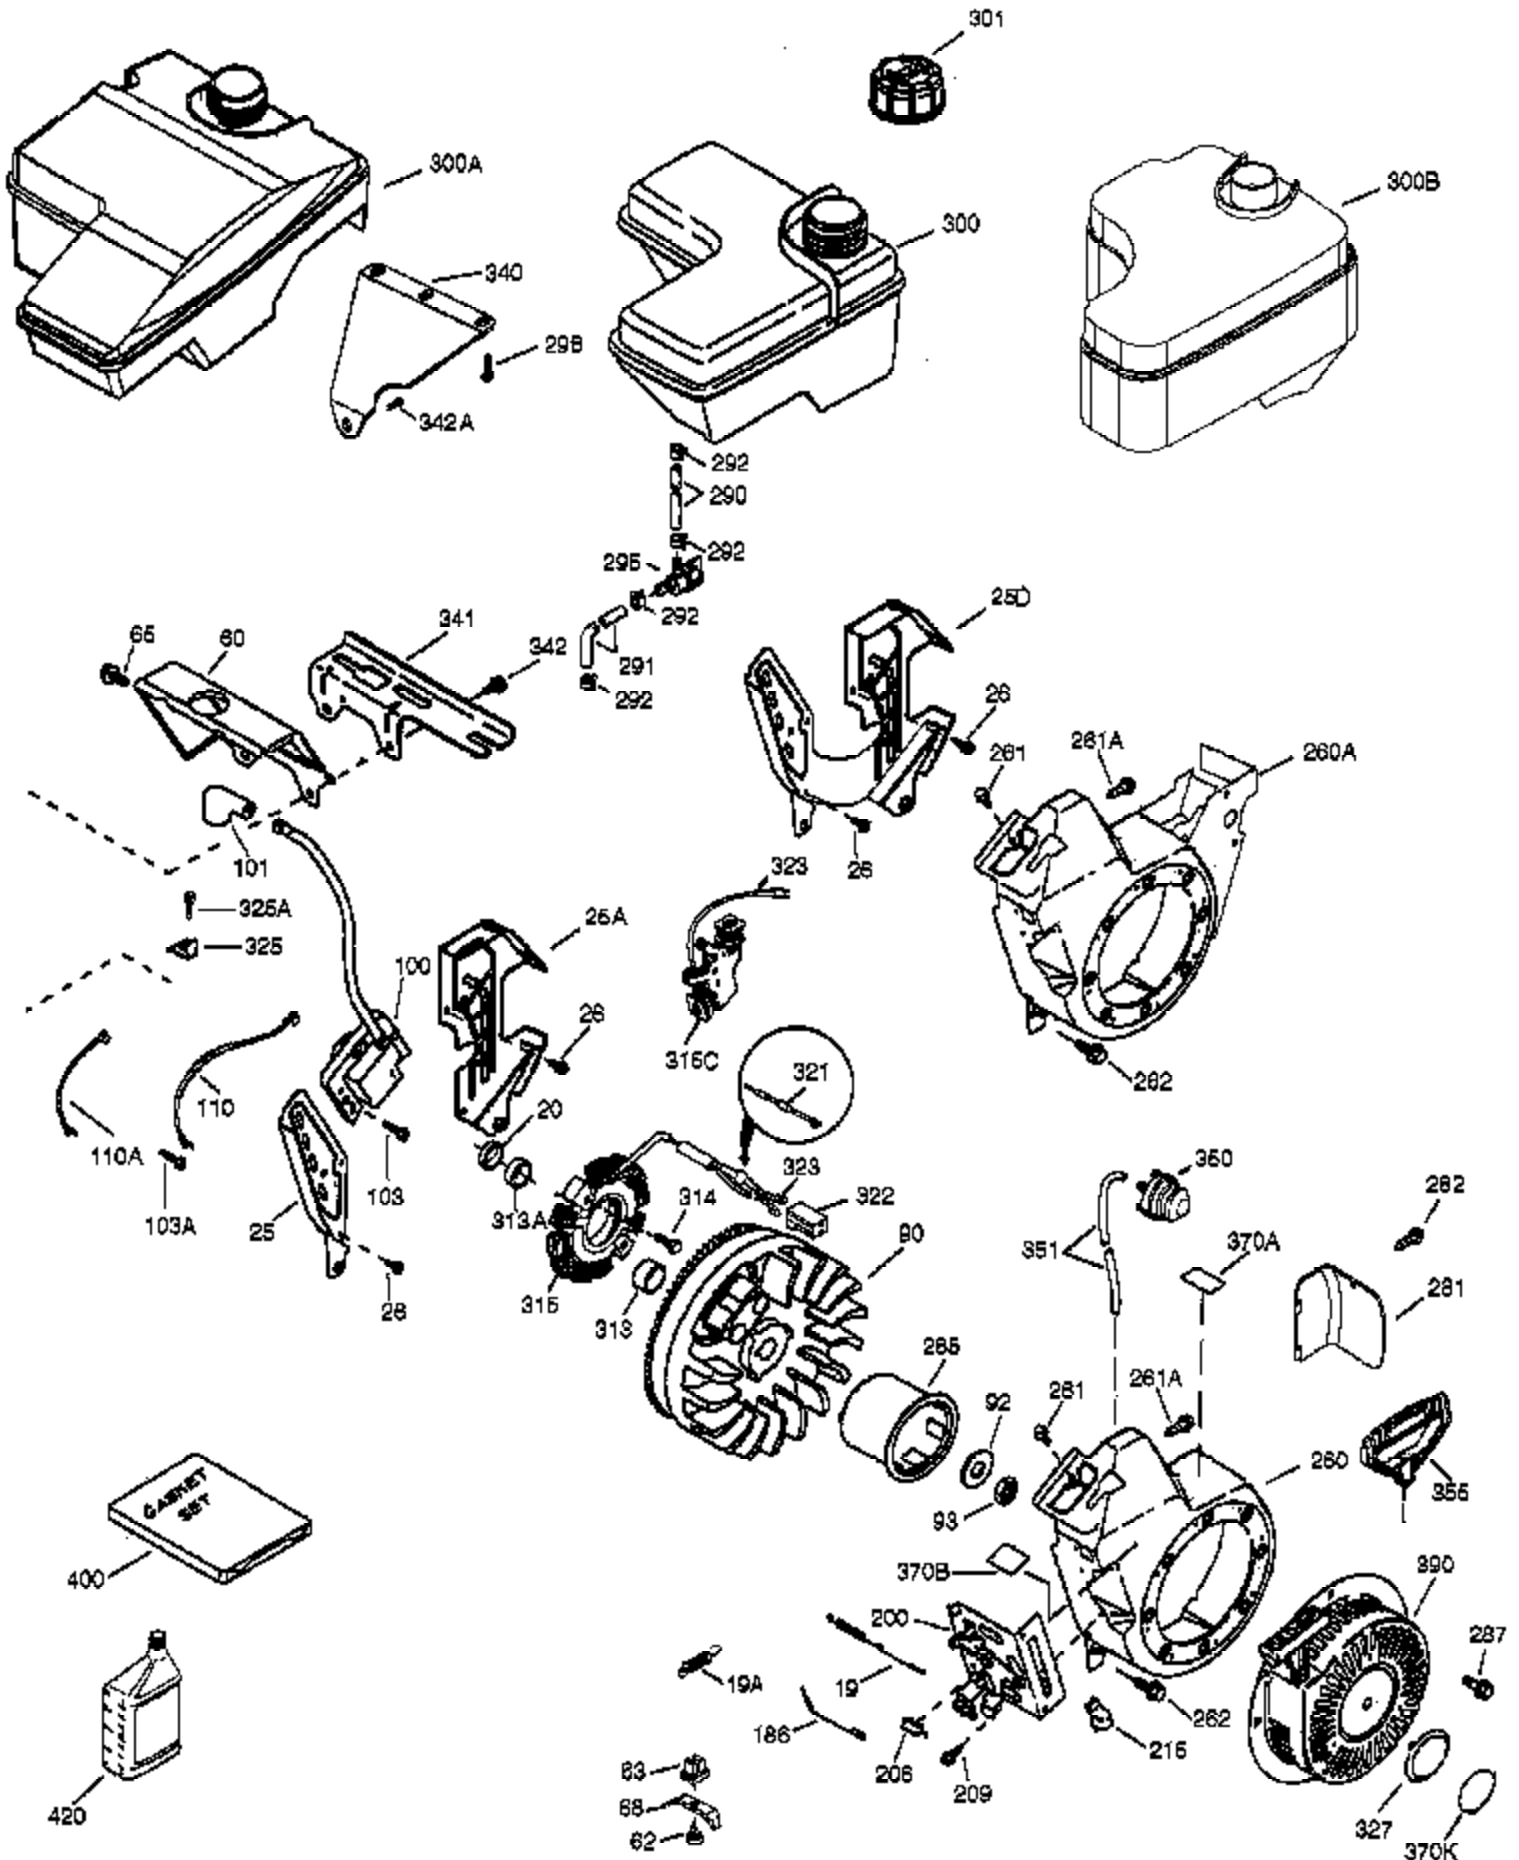

Ref #	Part Number	Qty	Description
19	37111	1	Extension Spring
20	32600	1	Oil Seal
25A	36869	1	Air Baffle (Right)
25	36621	1	Air Baffle (Left)
26	30200	1	Screw, 10-24 x 9/16"
60	36623A	1	Blower Housing Extension
65	30200	1	Screw, 10-24 x 9/16"
90	611216	1	Flywheel
92	650815	1	Belleville Washer
93	650816	1	Flywheel Nut
100	34443B	1	Solid State Ignition
101	610118	1	Spark Plug Cover
103	651007	2	Screw, Torx T-15, 10-24 x 15/16"
110	36230	1	Ground Wire
186	36711	1	Governor Link
200	36824A	1	Control Bracket (Incl. 206)
206	610973	1	Terminal
209	650821	2	Screw, 10-32 x 1/2"
215	32410	1	Control Knob
260	36901	1	Blower Housing
261A	650821	1	Screw, 10-32 x 1/2"
261	651008	1	Screw, 1/4-20 x 31/64"
262	651008	2	Screw, 1/4-20 x 31/64"
281	36907	1	Starter Bubble Cover
282	651035	2	Screw, 6-32 x 25/64"
285	35985B	1	Starter Cup
287	651008	4	Screw, 1/4-20 x 31/64"
290	30705	1	Fuel Line
292	26460	2	Fuel Line Clamp
300	36863	1	Fuel Tank (Incl. 292 & 301)
301	35355	1	Fuel Cap
313	34080	1	Spacer
325A	30200	1	Screw, 10-24 x 9/16"
325	37471	1	Fuel Line Bracket
341	36644	1	Fuel Tank Bracket (Lower)
342	651010	2	Screw, 1/4-20 x 7/8"
350	570682A	1	Primer Assembly
351	32180C	1	Primer Line
355	590574	1	Starter Handle (Mitten Grip)
370K	36695	1	Starter Decal
370B	36899	1	Control Decal
370A	36261	1	Lubrication Decal
390	590749	1	Rewind Starter (NOTE: This engine could have been built with 590733 starter.)
400	36720	1	* Gasket Set (Incl. items marked PK in notes)
420	730226A	1	SAE 5W30 4-Cycle Engine Oil (Quart)