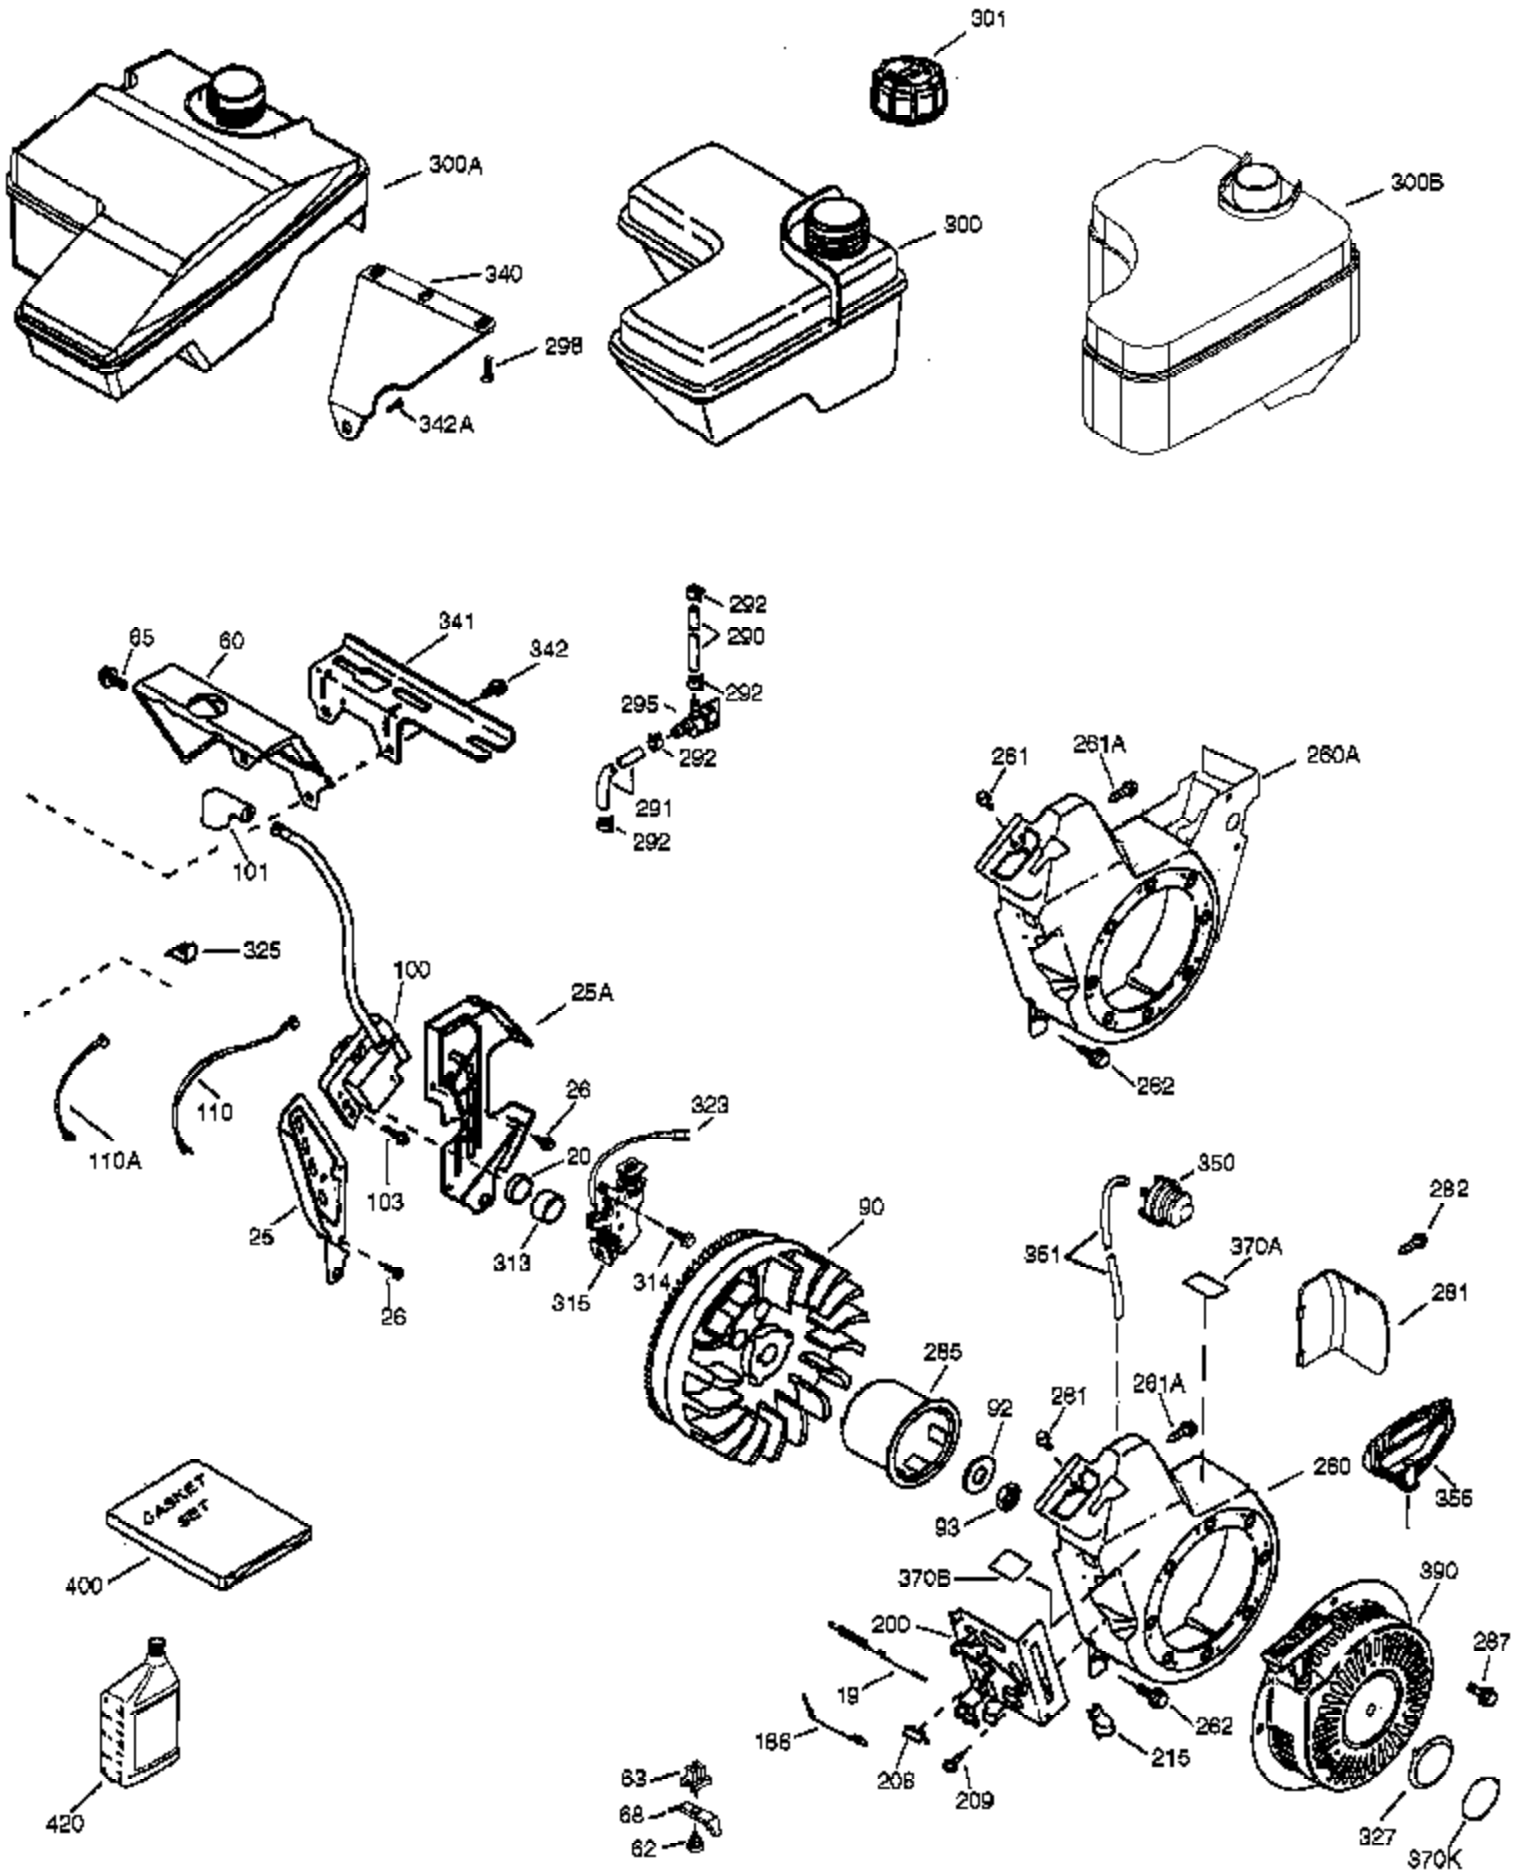

Ref #	Part Number	Qty	Description
19	37111	1	Extension Spring
20	32600	1	Oil Seal
25A	36869	1	Air Baffle (Right)
25	36621	1	Air Baffle (Left)
26	30200	1	Screw, 10-24 x 9/16"
60	36623A	1	Blower Housing Extension
65	30200	1	Screw, 10-24 x 9/16"
90	611216	1	Flywheel
92	650815	1	Belleville Washer
93	650816	1	Flywheel Nut
100	34443B	1	Solid State Ignition
101	610118	1	Spark Plug Cover
103	651007	2	Screw, Torx T-15, 10-24 x 15/16"
110	36230	1	Ground Wire
186	36711	1	Governor Link
200	36824A	1	Control Bracket (Incl. 206)
206	610973	1	Terminal
209	650821	2	Screw, 10-32 x 1/2"
215	32410	1	Control Knob
260	36901	1	Blower Housing
261A	650821	1	Screw, 10-32 x 1/2"
261	651008	1	Screw, 1/4-20 x 31/64"
262	651008	2	Screw, 1/4-20 x 31/64"
281	36907	1	Starter Bubble Cover
282	651035	2	Screw, 6-32 x 25/64"
285	35985B	1	Starter Cup
287	651008	4	Screw, 1/4-20 x 31/64"
290	30705	1	Fuel Line
292	26460	2	Fuel Line Clamp
300	36863	1	Fuel Tank (Incl. 292 & 301)
301	35355	1	Fuel Cap
313	34080	1	Spacer
325	29443	1	Wire Clip
338A	28942	1	Screw, 10-32 x 3/8"
341	36644	1	Fuel Tank Bracket (Lower)
342	651010	2	Screw, 1/4-20 x 7/8"
350	570682A	1	Primer Assembly
351	32180C	1	Primer Line
355	590574	1	Starter Handle (Mitten Grip)
370A	36261	1	Lubrication Decal
370B	36899	1	Control Decal
370K	36695	1	Starter Decal
390	590749	1	Rewind Starter (NOTE: This engine could have been built with 590733 starter.)
400	36720	1	* Gasket Set (Incl. items marked PK in notes)
420	730226A	1	SAE 5W30 4-Cycle Engine Oil (Quart)